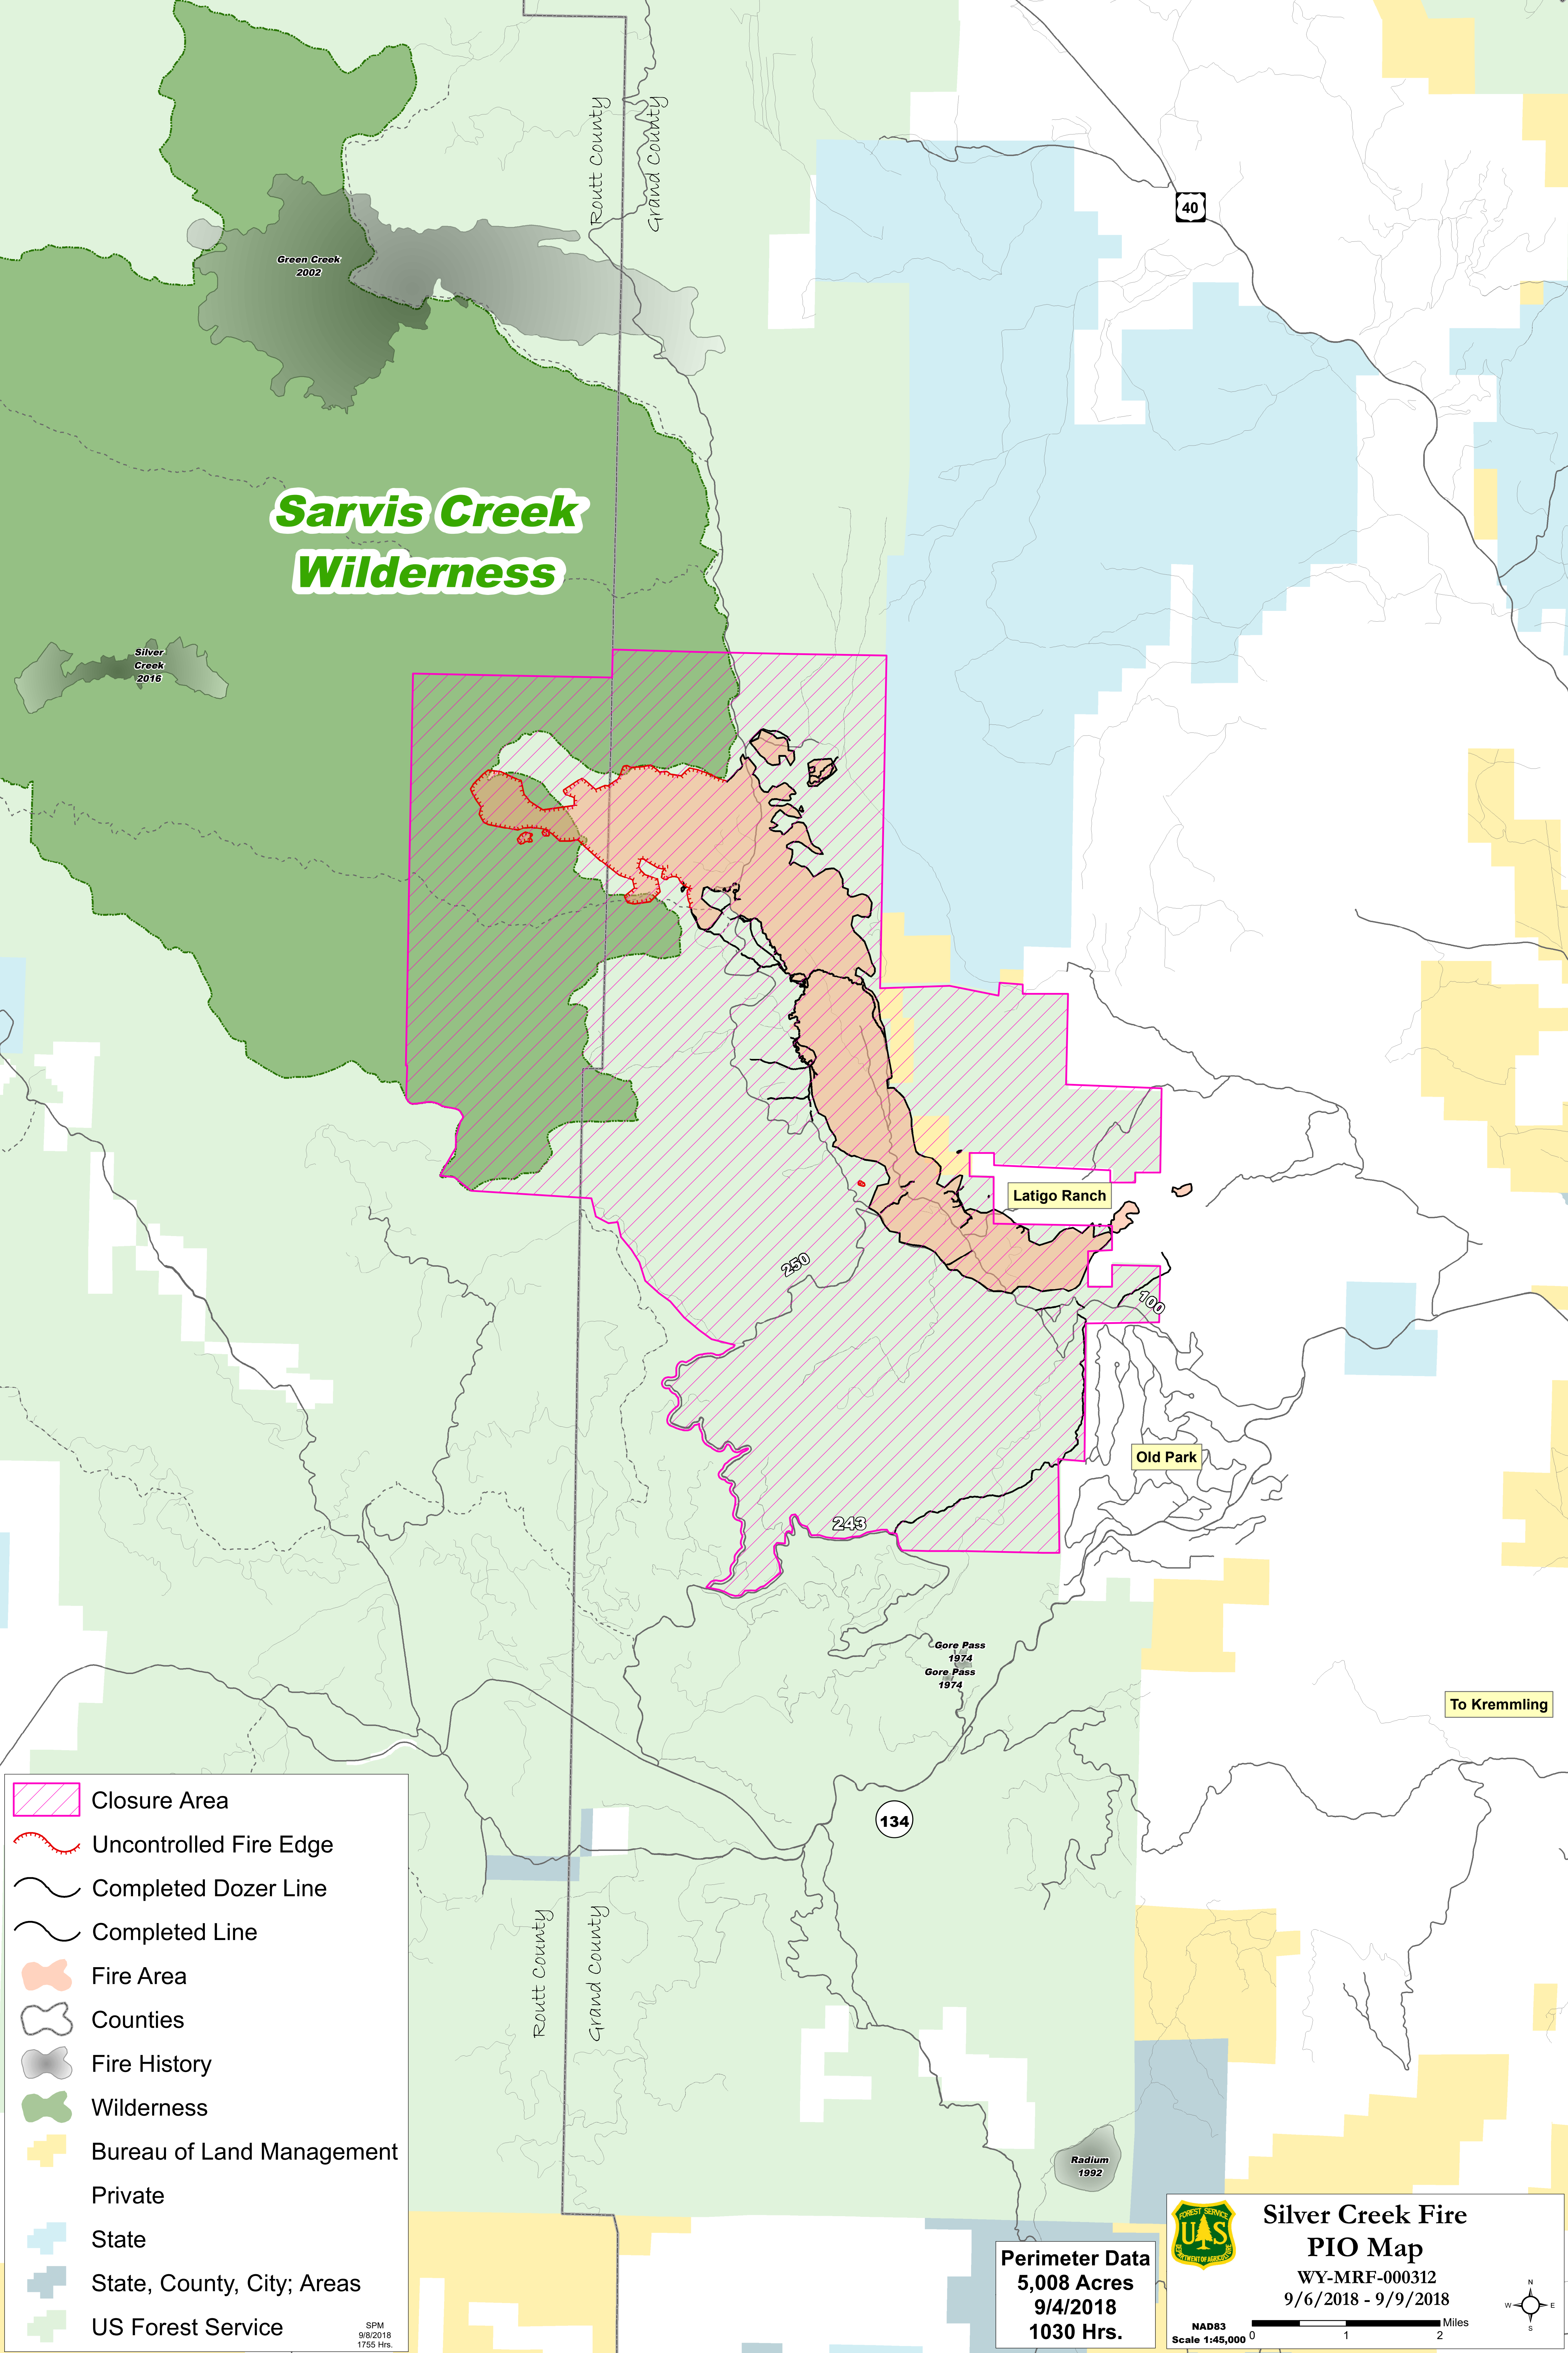

Sarvis Creek Wilderness

-  Closure Area
-  Uncontrolled Fire Edge
-  Completed Dozer Line
-  Completed Line
-  Fire Area
-  Counties
-  Fire History
-  Wilderness
-  Bureau of Land Management
-  Private
-  State
-  State, County, City; Areas
-  US Forest Service

SPM
9/8/2018
1755 Hrs.

Perimeter Data
5,008 Acres
9/4/2018
1030 Hrs.

Silver Creek Fire PIO Map

WY-MRF-000312
9/6/2018 - 9/9/2018

NAD83
Scale 1:48,000

To Kremmling