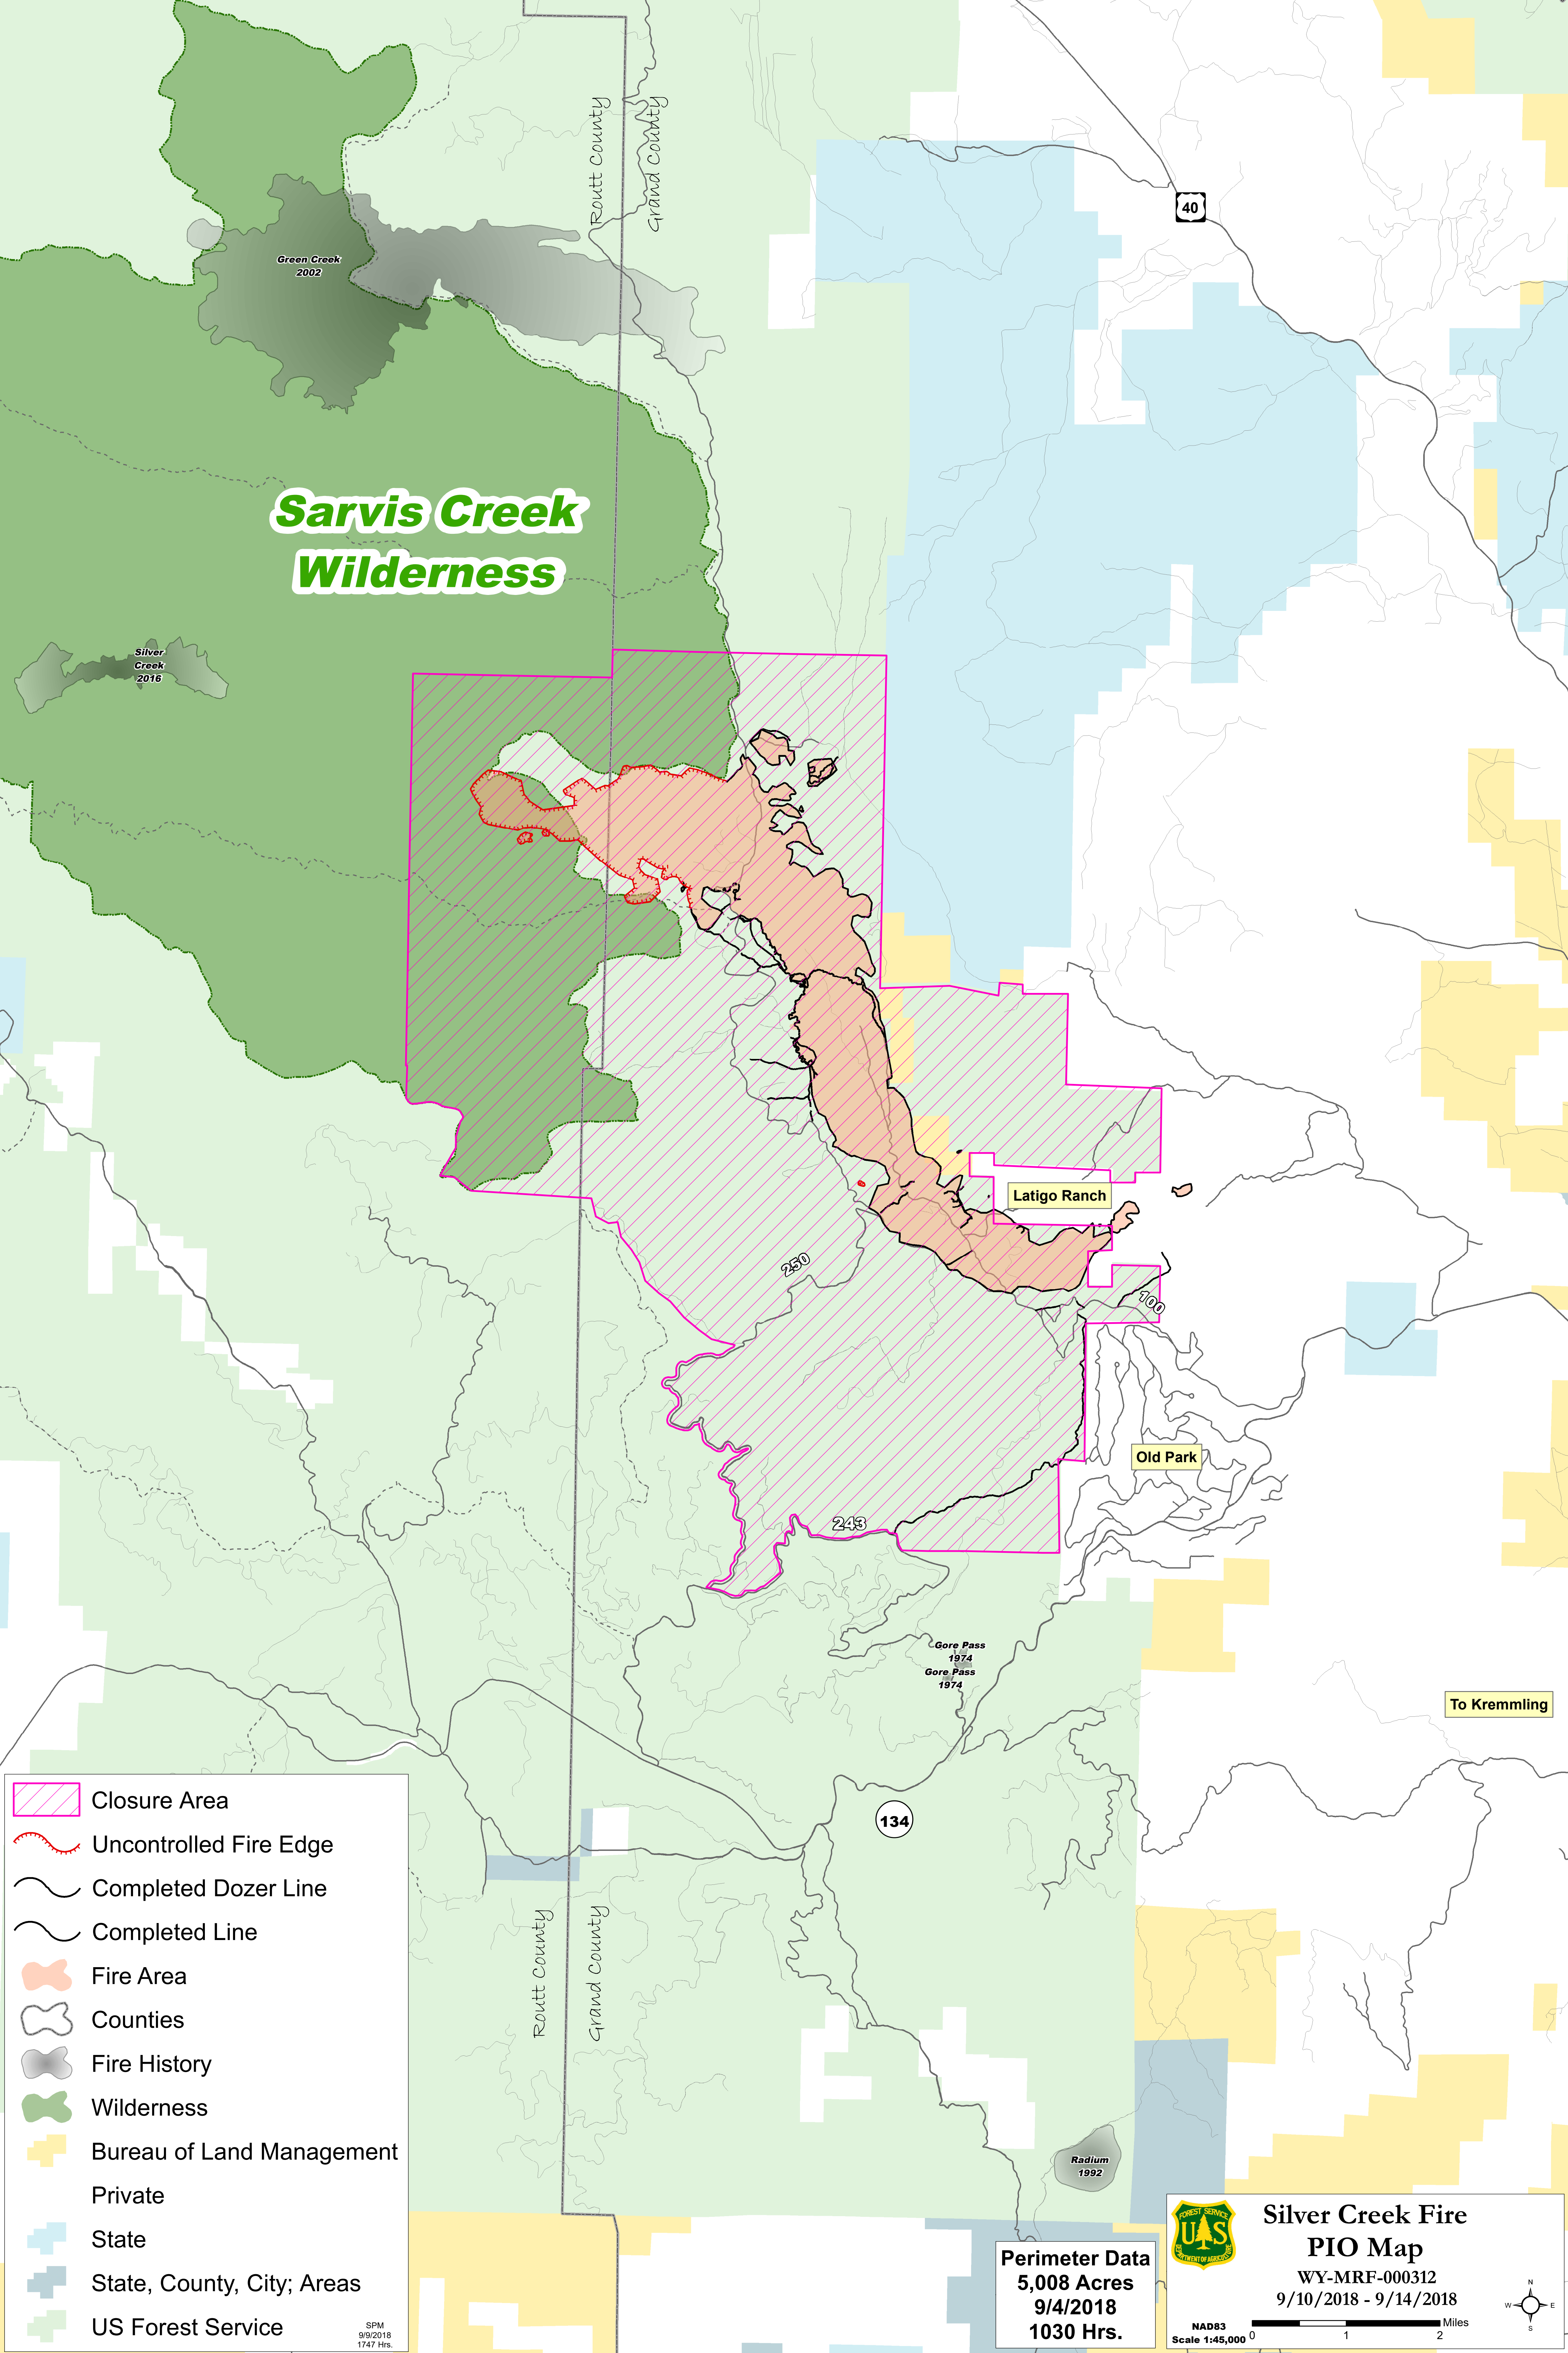

Sarvis Creek Wilderness

- Closure Area
- Uncontrolled Fire Edge
- Completed Dozer Line
- Completed Line
- Fire Area
- Counties
- Fire History
- Wilderness
- Bureau of Land Management
- Private
- State
- State, County, City; Areas
- US Forest Service

SPM
9/9/2018
1747 Hrs.

Perimeter Data
5,008 Acres
9/4/2018
1030 Hrs.

Silver Creek Fire
PIO Map
WY-MRF-000312
9/10/2018 - 9/14/2018

NAD83
Scale 1:48,000

To Kremmling