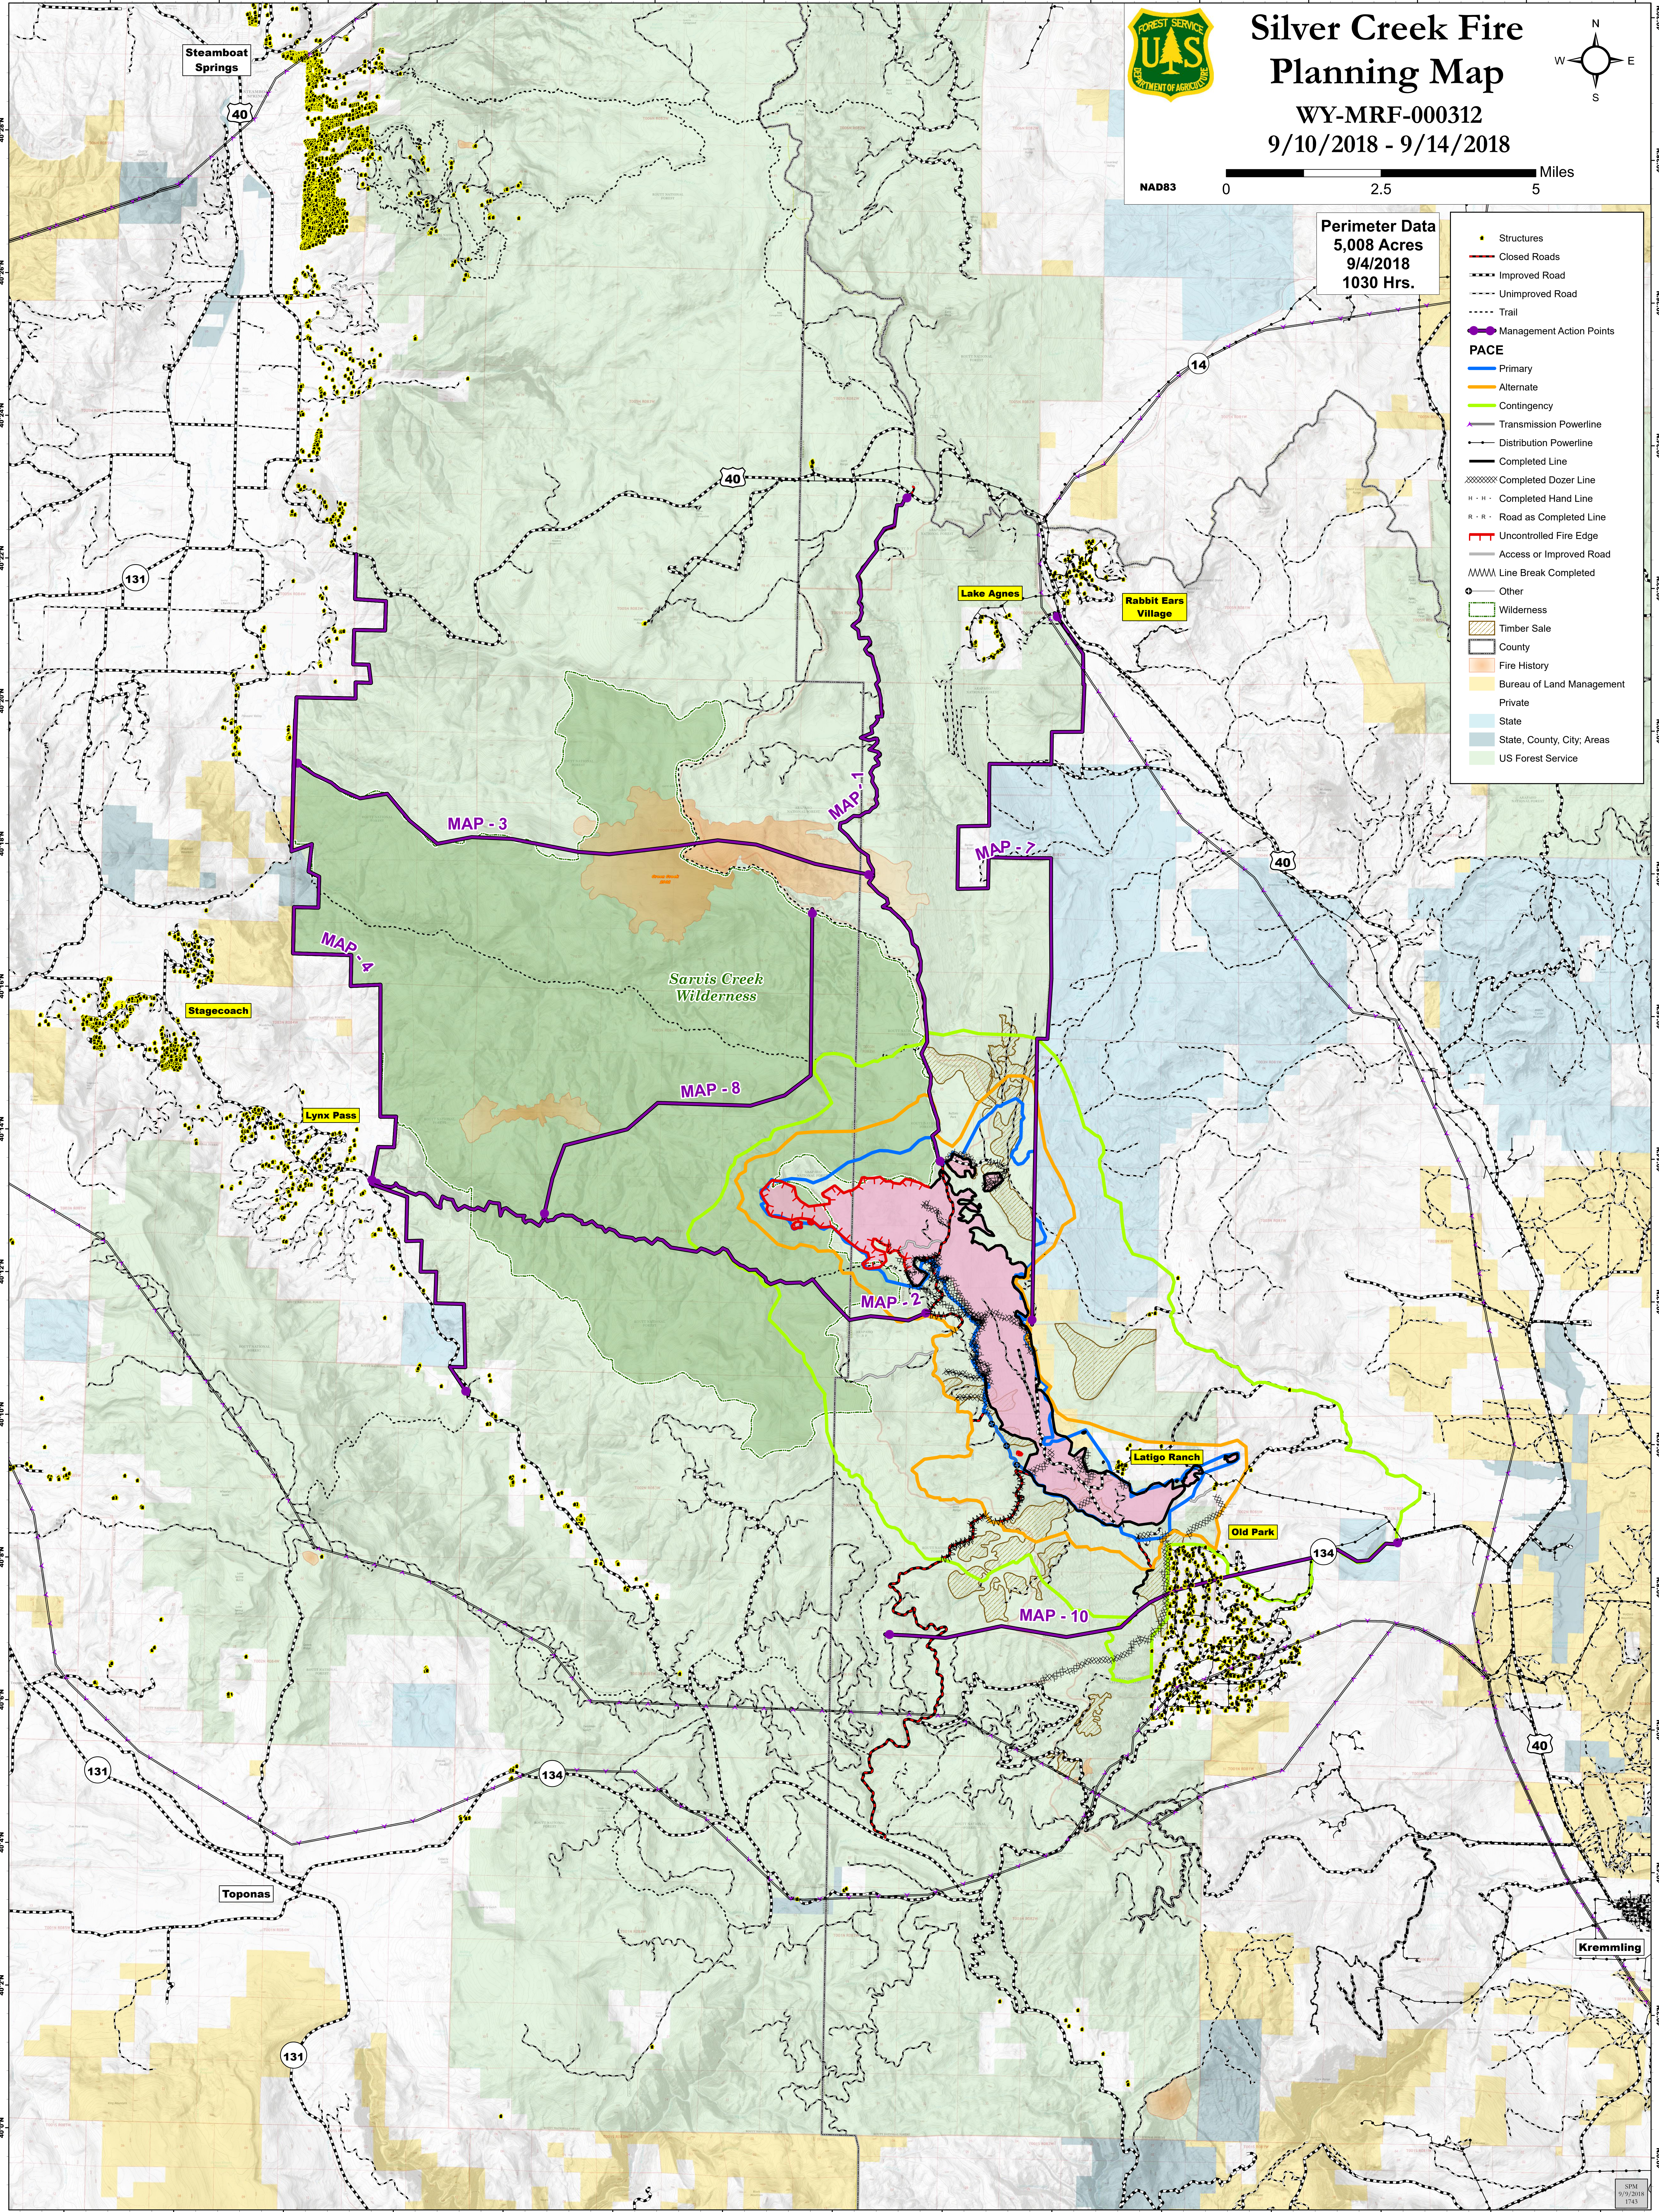

Silver Creek Fire Planning Map

WY-MRF-000312

9/10/2018 - 9/14/2018

NAD83 0 2.5 5 Miles

Perimeter Data
5,008 Acres
9/4/2018
1030 Hrs.

- Structures
 - Closed Roads
 - Improved Road
 - Unimproved Road
 - Trail
 - Management Action Points
- PACE**
- Primary
 - Alternate
 - Contingency
 - Transmission Powerline
 - Distribution Powerline
 - Completed Line
 - Completed Dozer Line
 - Completed Hand Line
 - R-R Road as Completed Line
 - Uncontrolled Fire Edge
 - Access or Improved Road
 - Line Break Completed
 - Other
 - Wilderness
 - Timber Sale
 - County
 - Fire History
 - Bureau of Land Management
 - Private
 - State
 - State, County, City, Areas
 - US Forest Service

Steamboat Springs

40

131

40

Lake Agnes

Rabbit Ears Village

40

Stagecoach

Lynx Pass

MAP - 3

MAP - 8

MAP - 2

MAP - 7

Latigo Ranch

Old Park

MAP - 10

134

131

134

Toponas

131

Kremming

SPN 9/9/2018 1743