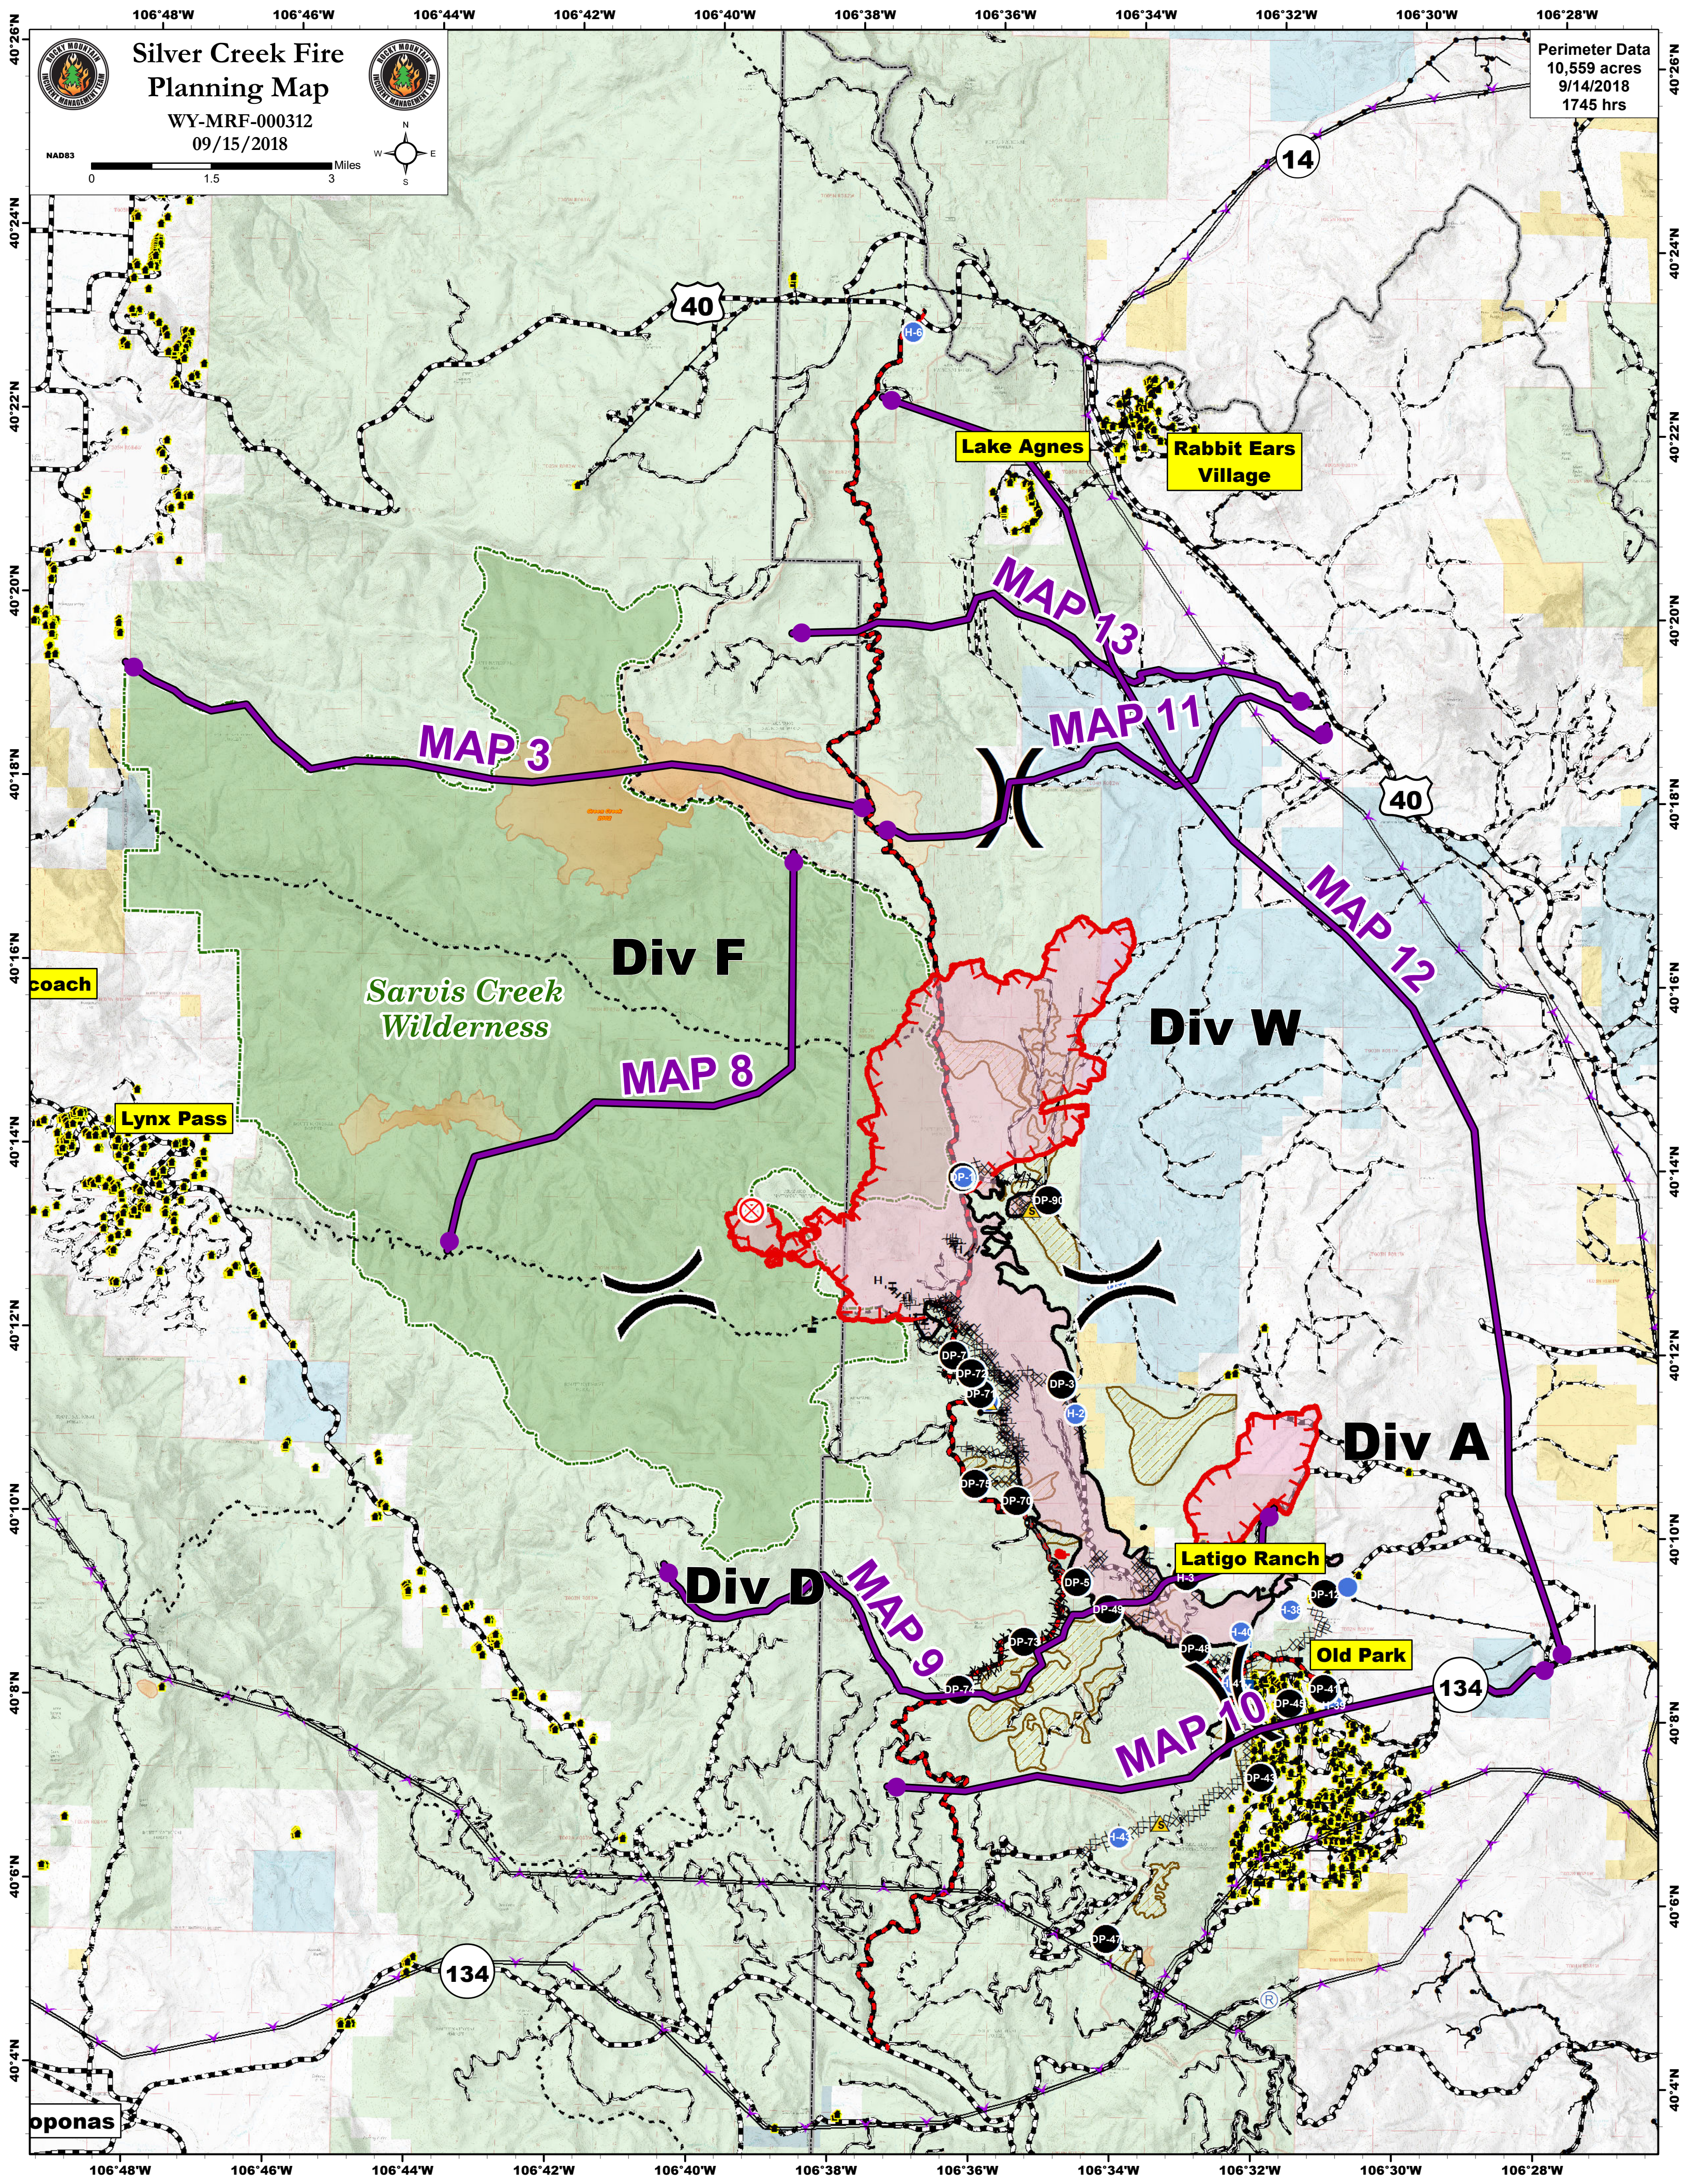

Silver Creek Fire Planning Map

WY-MRF-000312
09/15/2018

Perimeter Data
10,559 acres
9/14/2018
1745 hrs

coach

Lynx Pass

Sarvis Creek
Wilderness

Div F

MAP 8

Lake Agnes

Rabbit Ears
Village

MAP 13

MAP 11

MAP 12

Div W

Div D

MAP 9

MAP 10

Div A

Latigo Ranch

Old Park

oponas