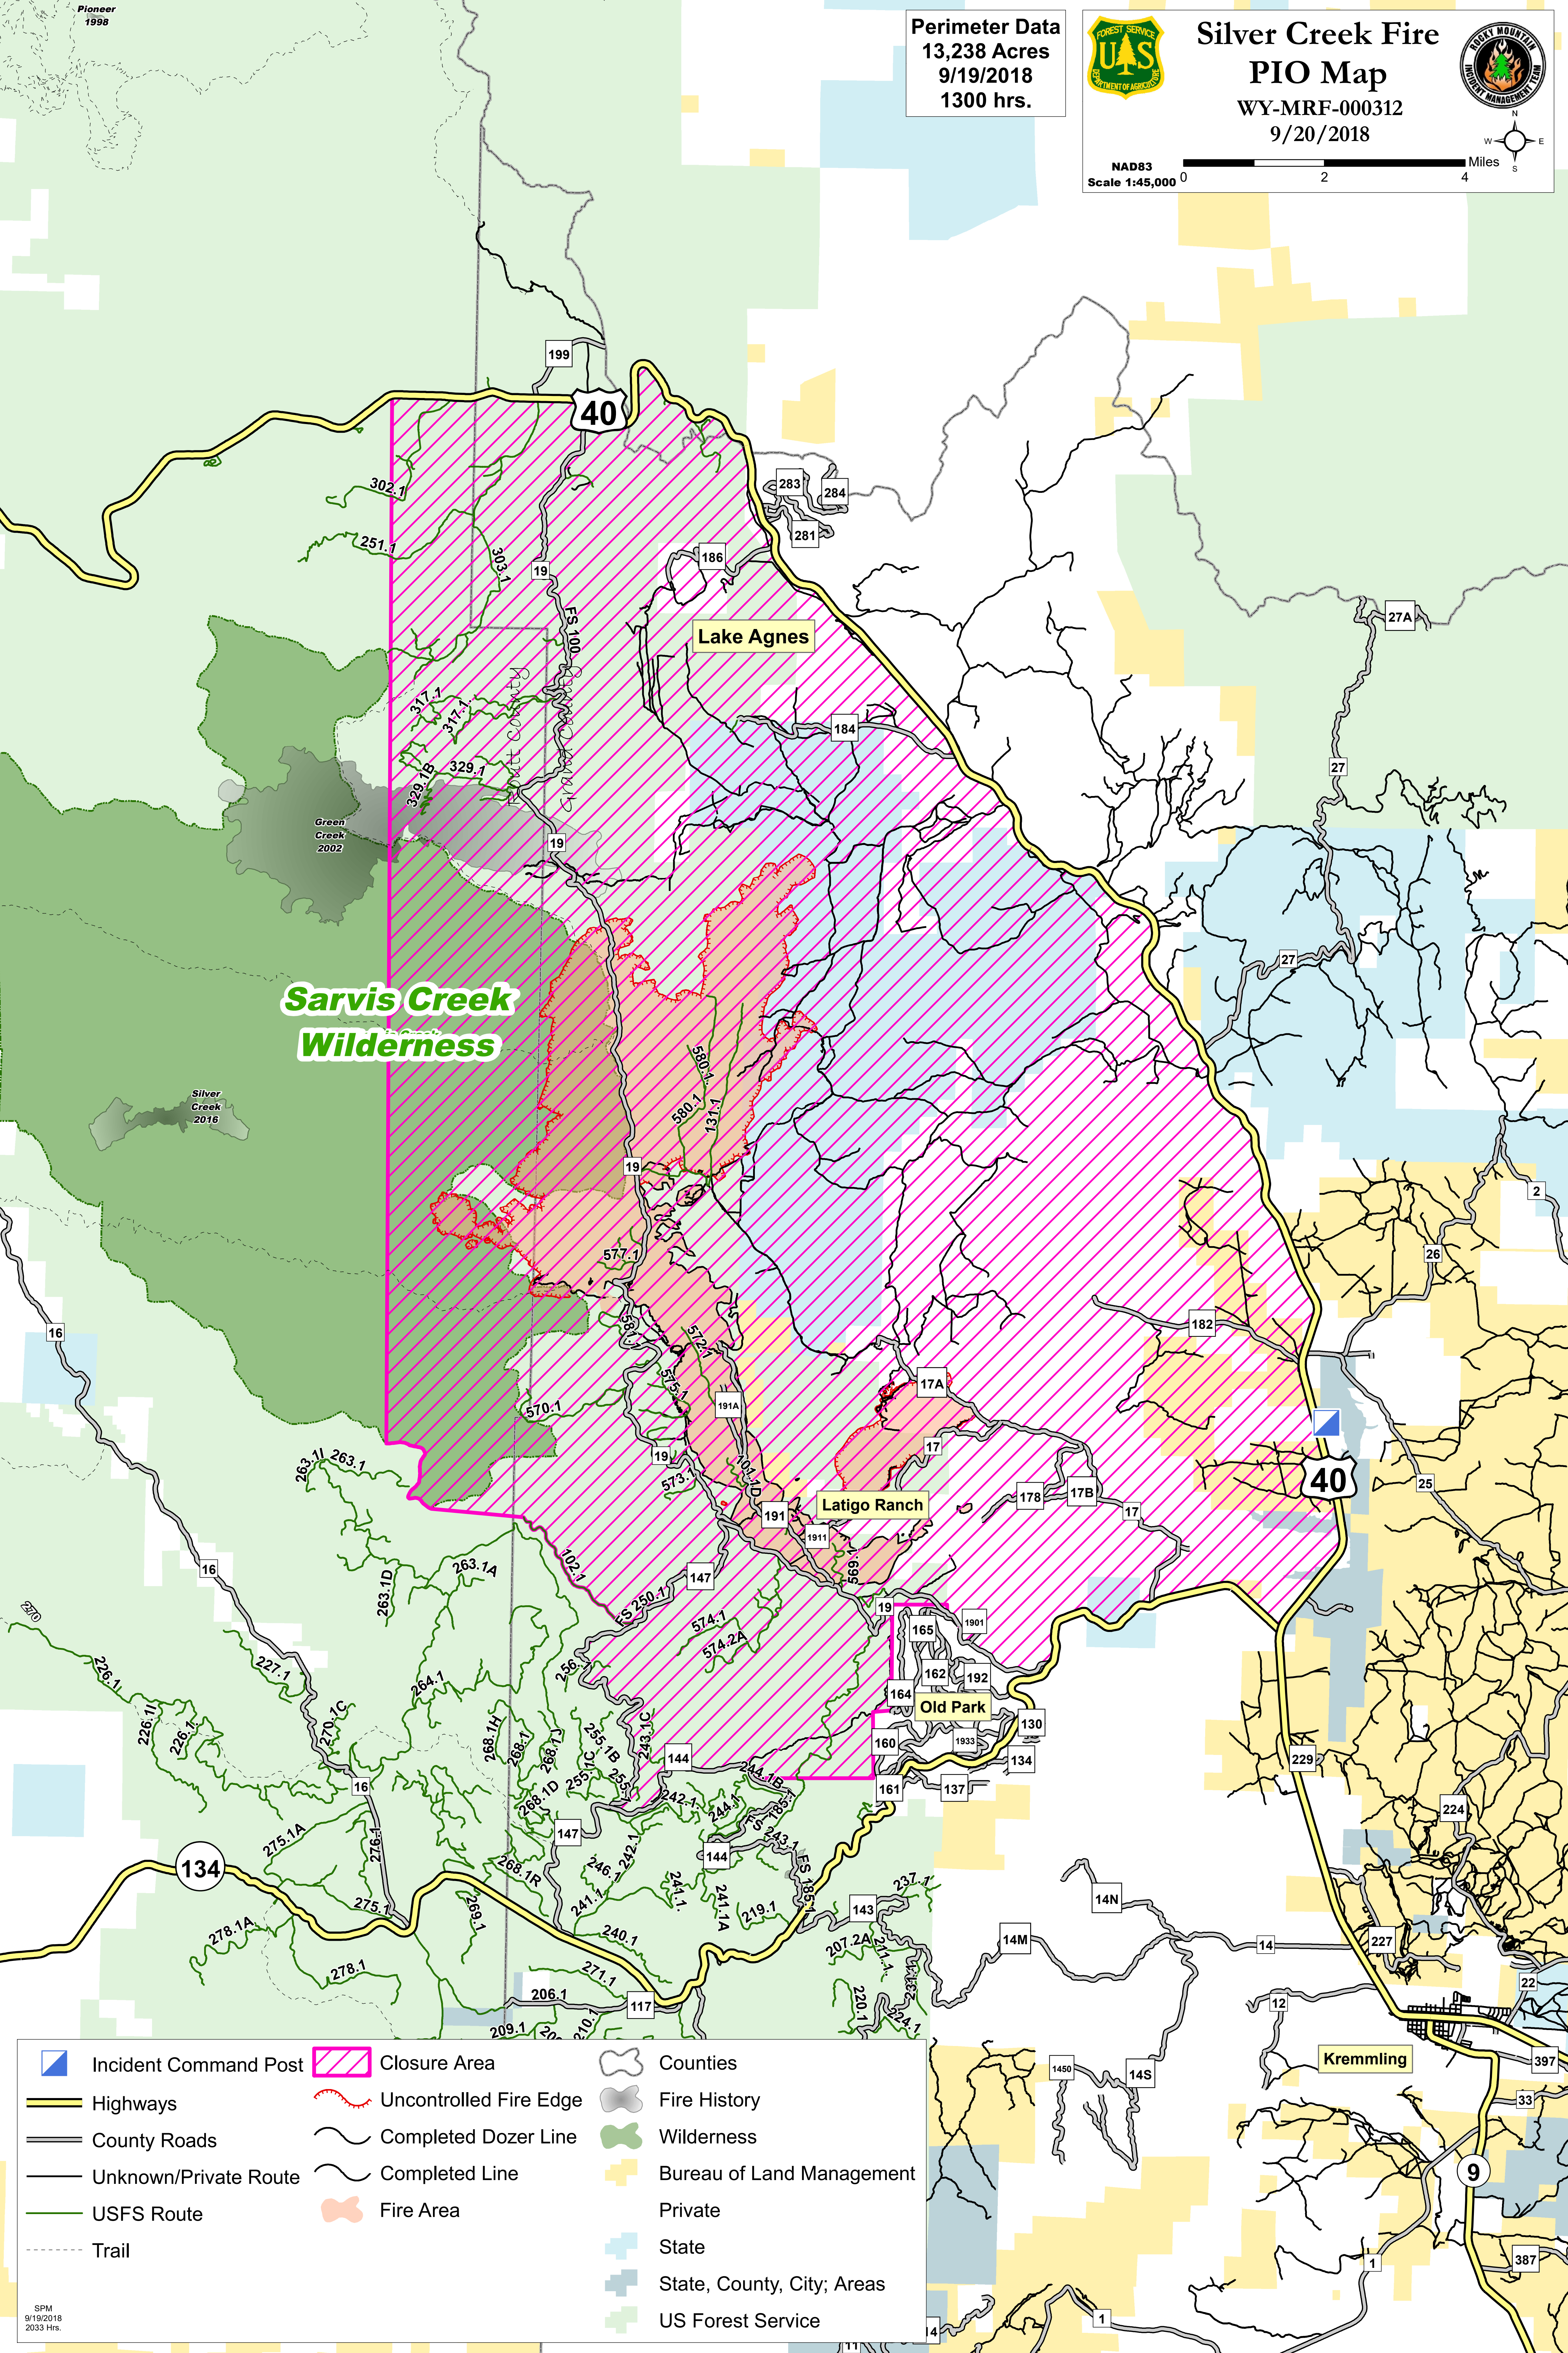

Perimeter Data
 13,238 Acres
 9/19/2018
 1300 hrs.

Silver Creek Fire
PIO Map
 WY-MRF-000312
 9/20/2018

NAD83
 Scale 1:45,000

**Sarvis Creek
 Wilderness**

Lake Agnes

Latigo Ranch

Old Park

Kremmling

- | | | | | | |
|--|-----------------------|--|------------------------|--|----------------------------|
| | Incident Command Post | | Closure Area | | Counties |
| | Highways | | Uncontrolled Fire Edge | | Fire History |
| | County Roads | | Completed Dozer Line | | Wilderness |
| | Unknown/Private Route | | Completed Line | | Bureau of Land Management |
| | USFS Route | | Fire Area | | Private |
| | Trail | | | | State |
| | | | | | State, County, City; Areas |
| | | | | | US Forest Service |

SPM
 9/19/2018
 2033 Hrs.