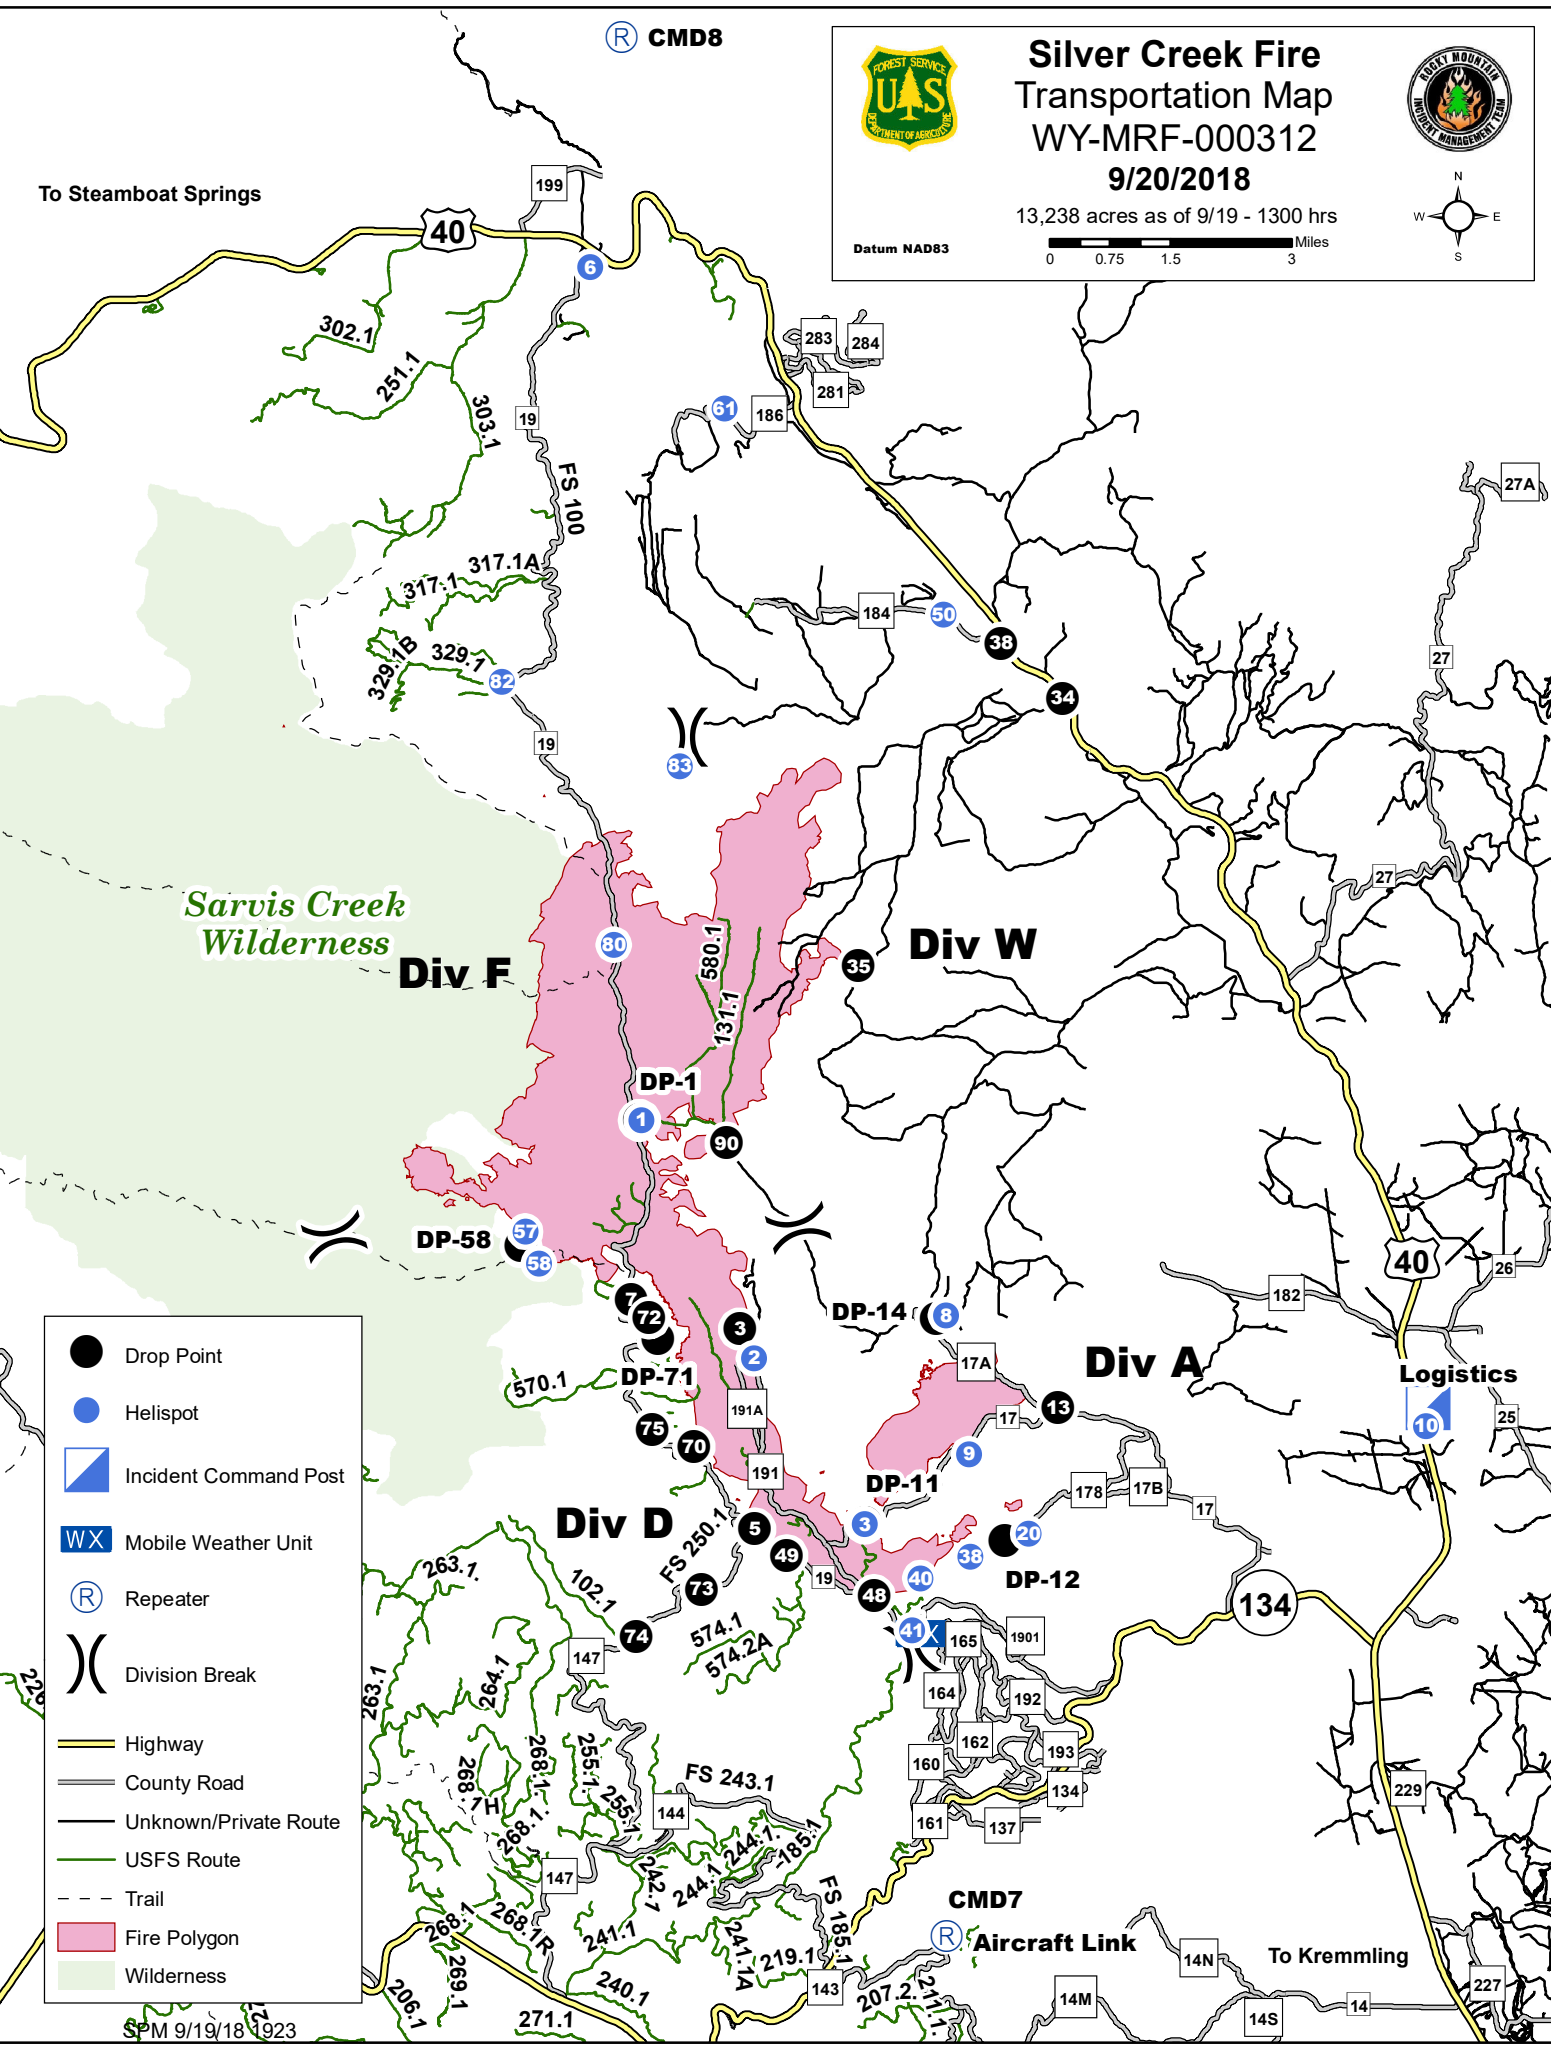

® CMD8

Silver Creek Fire Transportation Map WY-MRF-000312 9/20/2018

13,238 acres as of 9/19 - 1300 hrs

Datum NAD83

To Steamboat Springs

*Sarvis Creek
Wilderness*

Div F

Div W

Div A

Div D

Logistics

CMD7

Aircraft Link

To Kremmling

- Drop Point
- Helispot
- Incident Command Post
- Mobile Weather Unit
- Repeater
- Division Break
- Highway
- County Road
- Unknown/Private Route
- USFS Route
- Trail
- Fire Polygon
- Wilderness