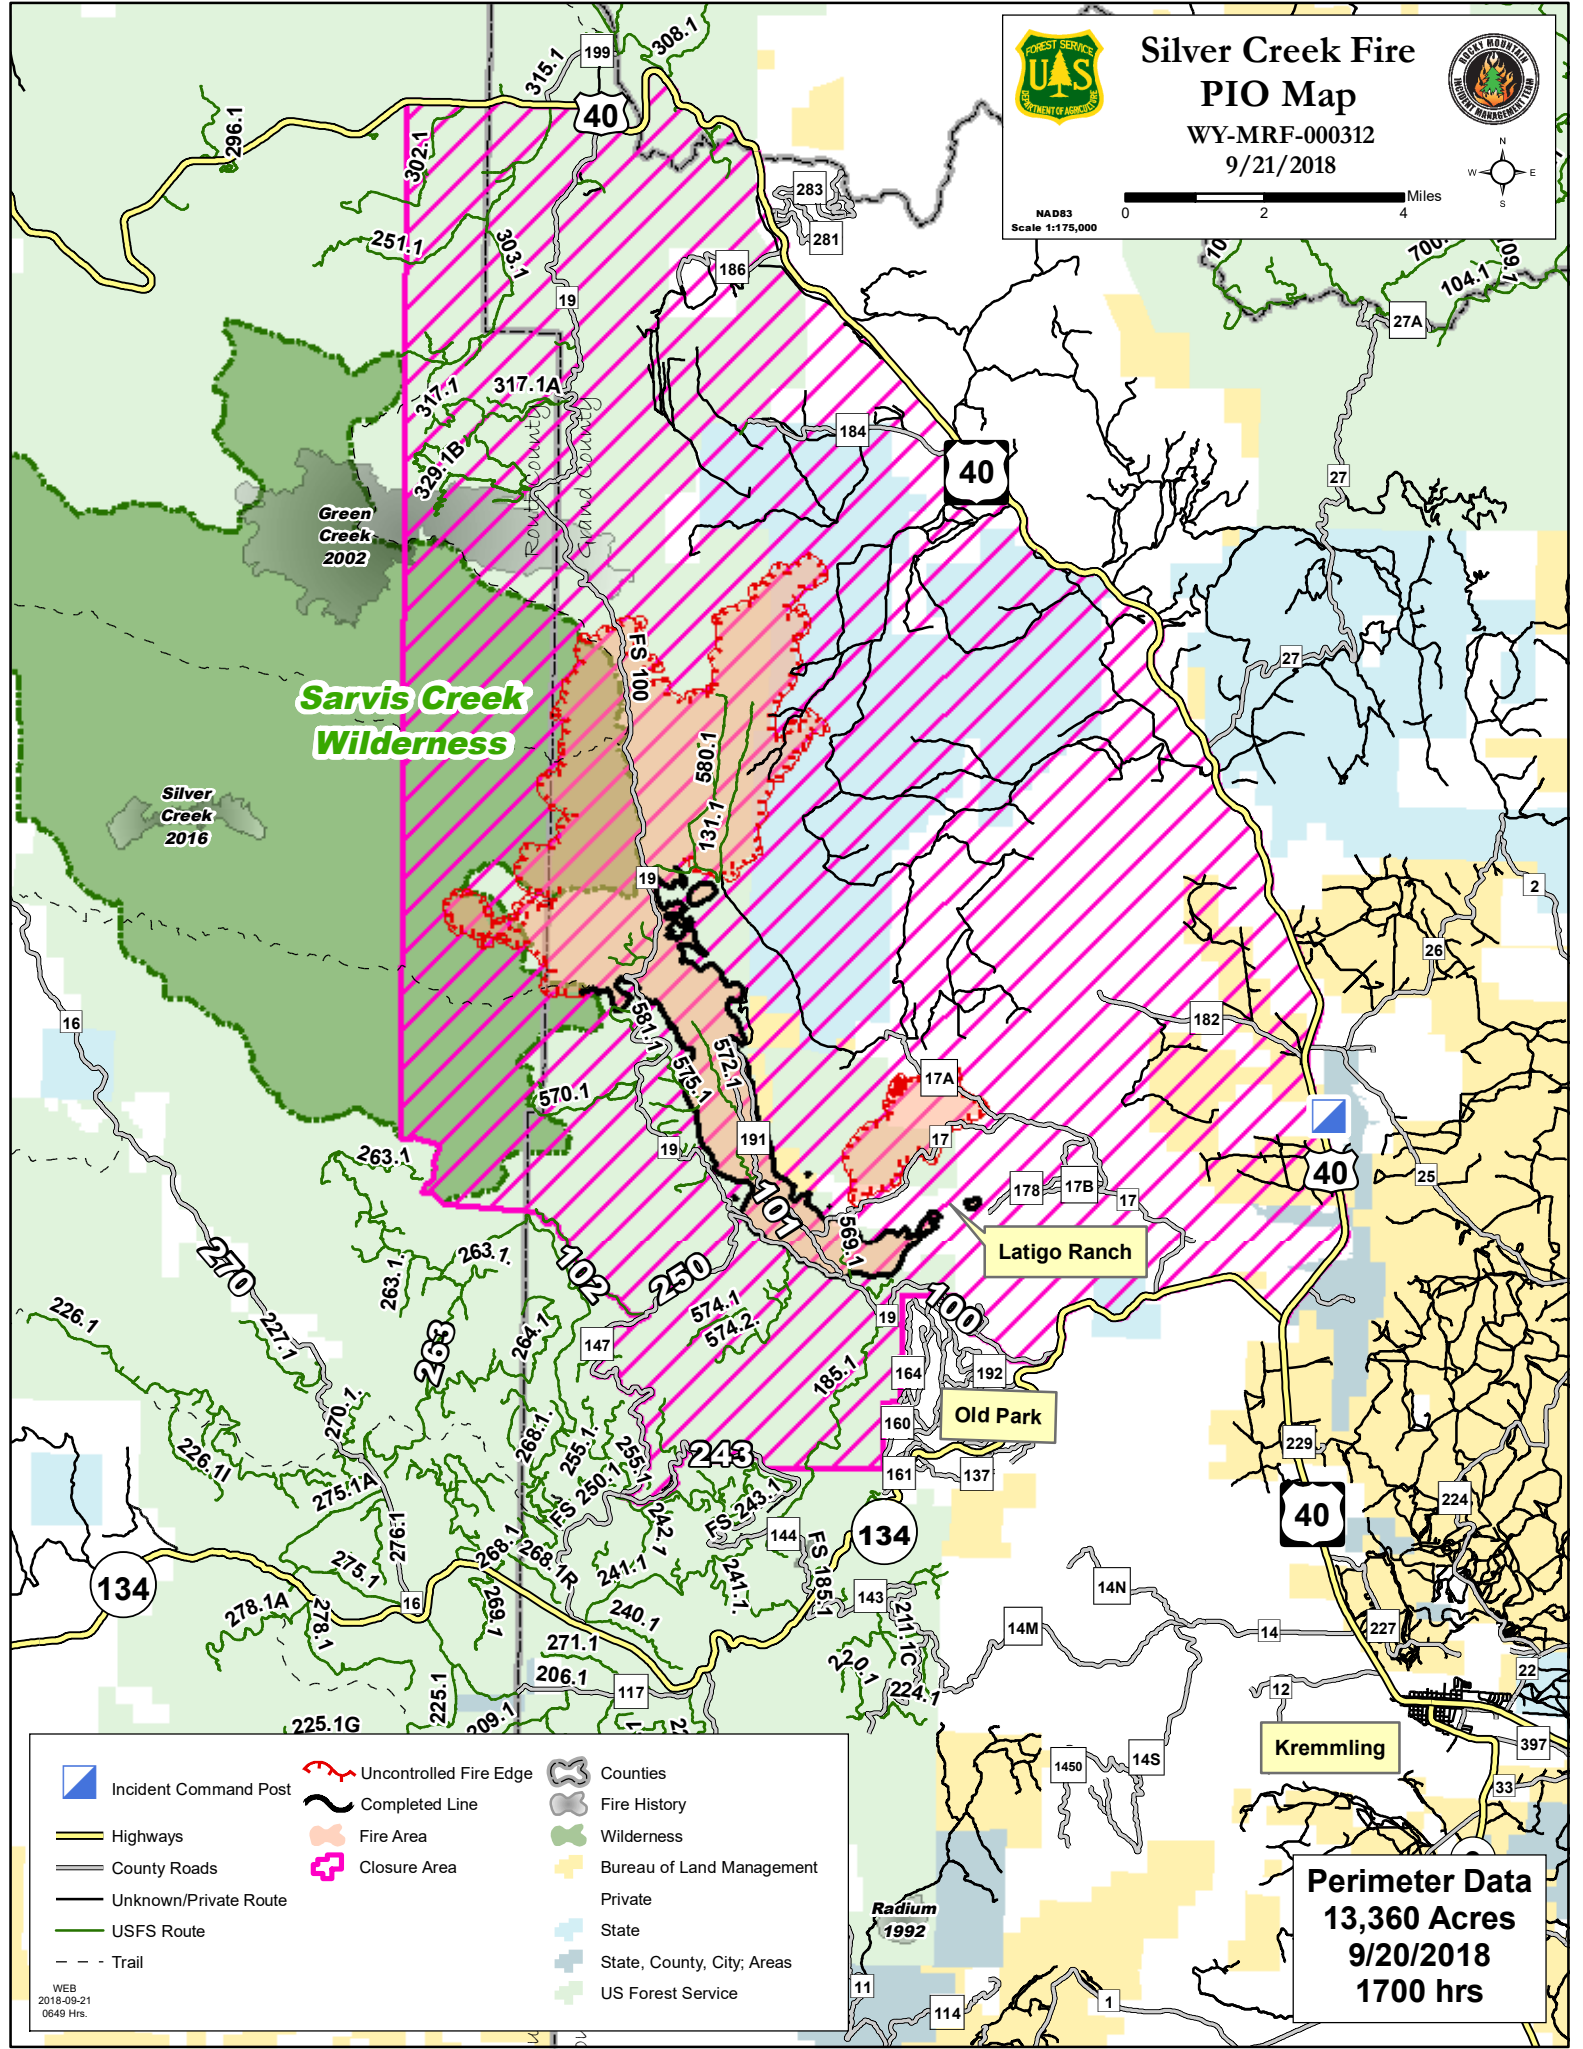

# Silver Creek Fire PIO Map

WY-MRF-000312  
9/21/2018

**Sarvis Creek  
Wilderness**

Silver  
Creek  
2016

Latigo Ranch

Old Park

Kremmling

Radium  
1992

- |  |                       |  |                        |  |                            |
|--|-----------------------|--|------------------------|--|----------------------------|
|  | Incident Command Post |  | Uncontrolled Fire Edge |  | Counties                   |
|  | Highways              |  | Completed Line         |  | Fire History               |
|  | County Roads          |  | Fire Area              |  | Wilderness                 |
|  | Unknown/Private Route |  | Closure Area           |  | Bureau of Land Management  |
|  | USFS Route            |  |                        |  | Private                    |
|  | Trail                 |  |                        |  | State                      |
|  |                       |  |                        |  | State, County, City, Areas |
|  |                       |  |                        |  | US Forest Service          |

**Perimeter Data**  
13,360 Acres  
9/20/2018  
1700 hrs