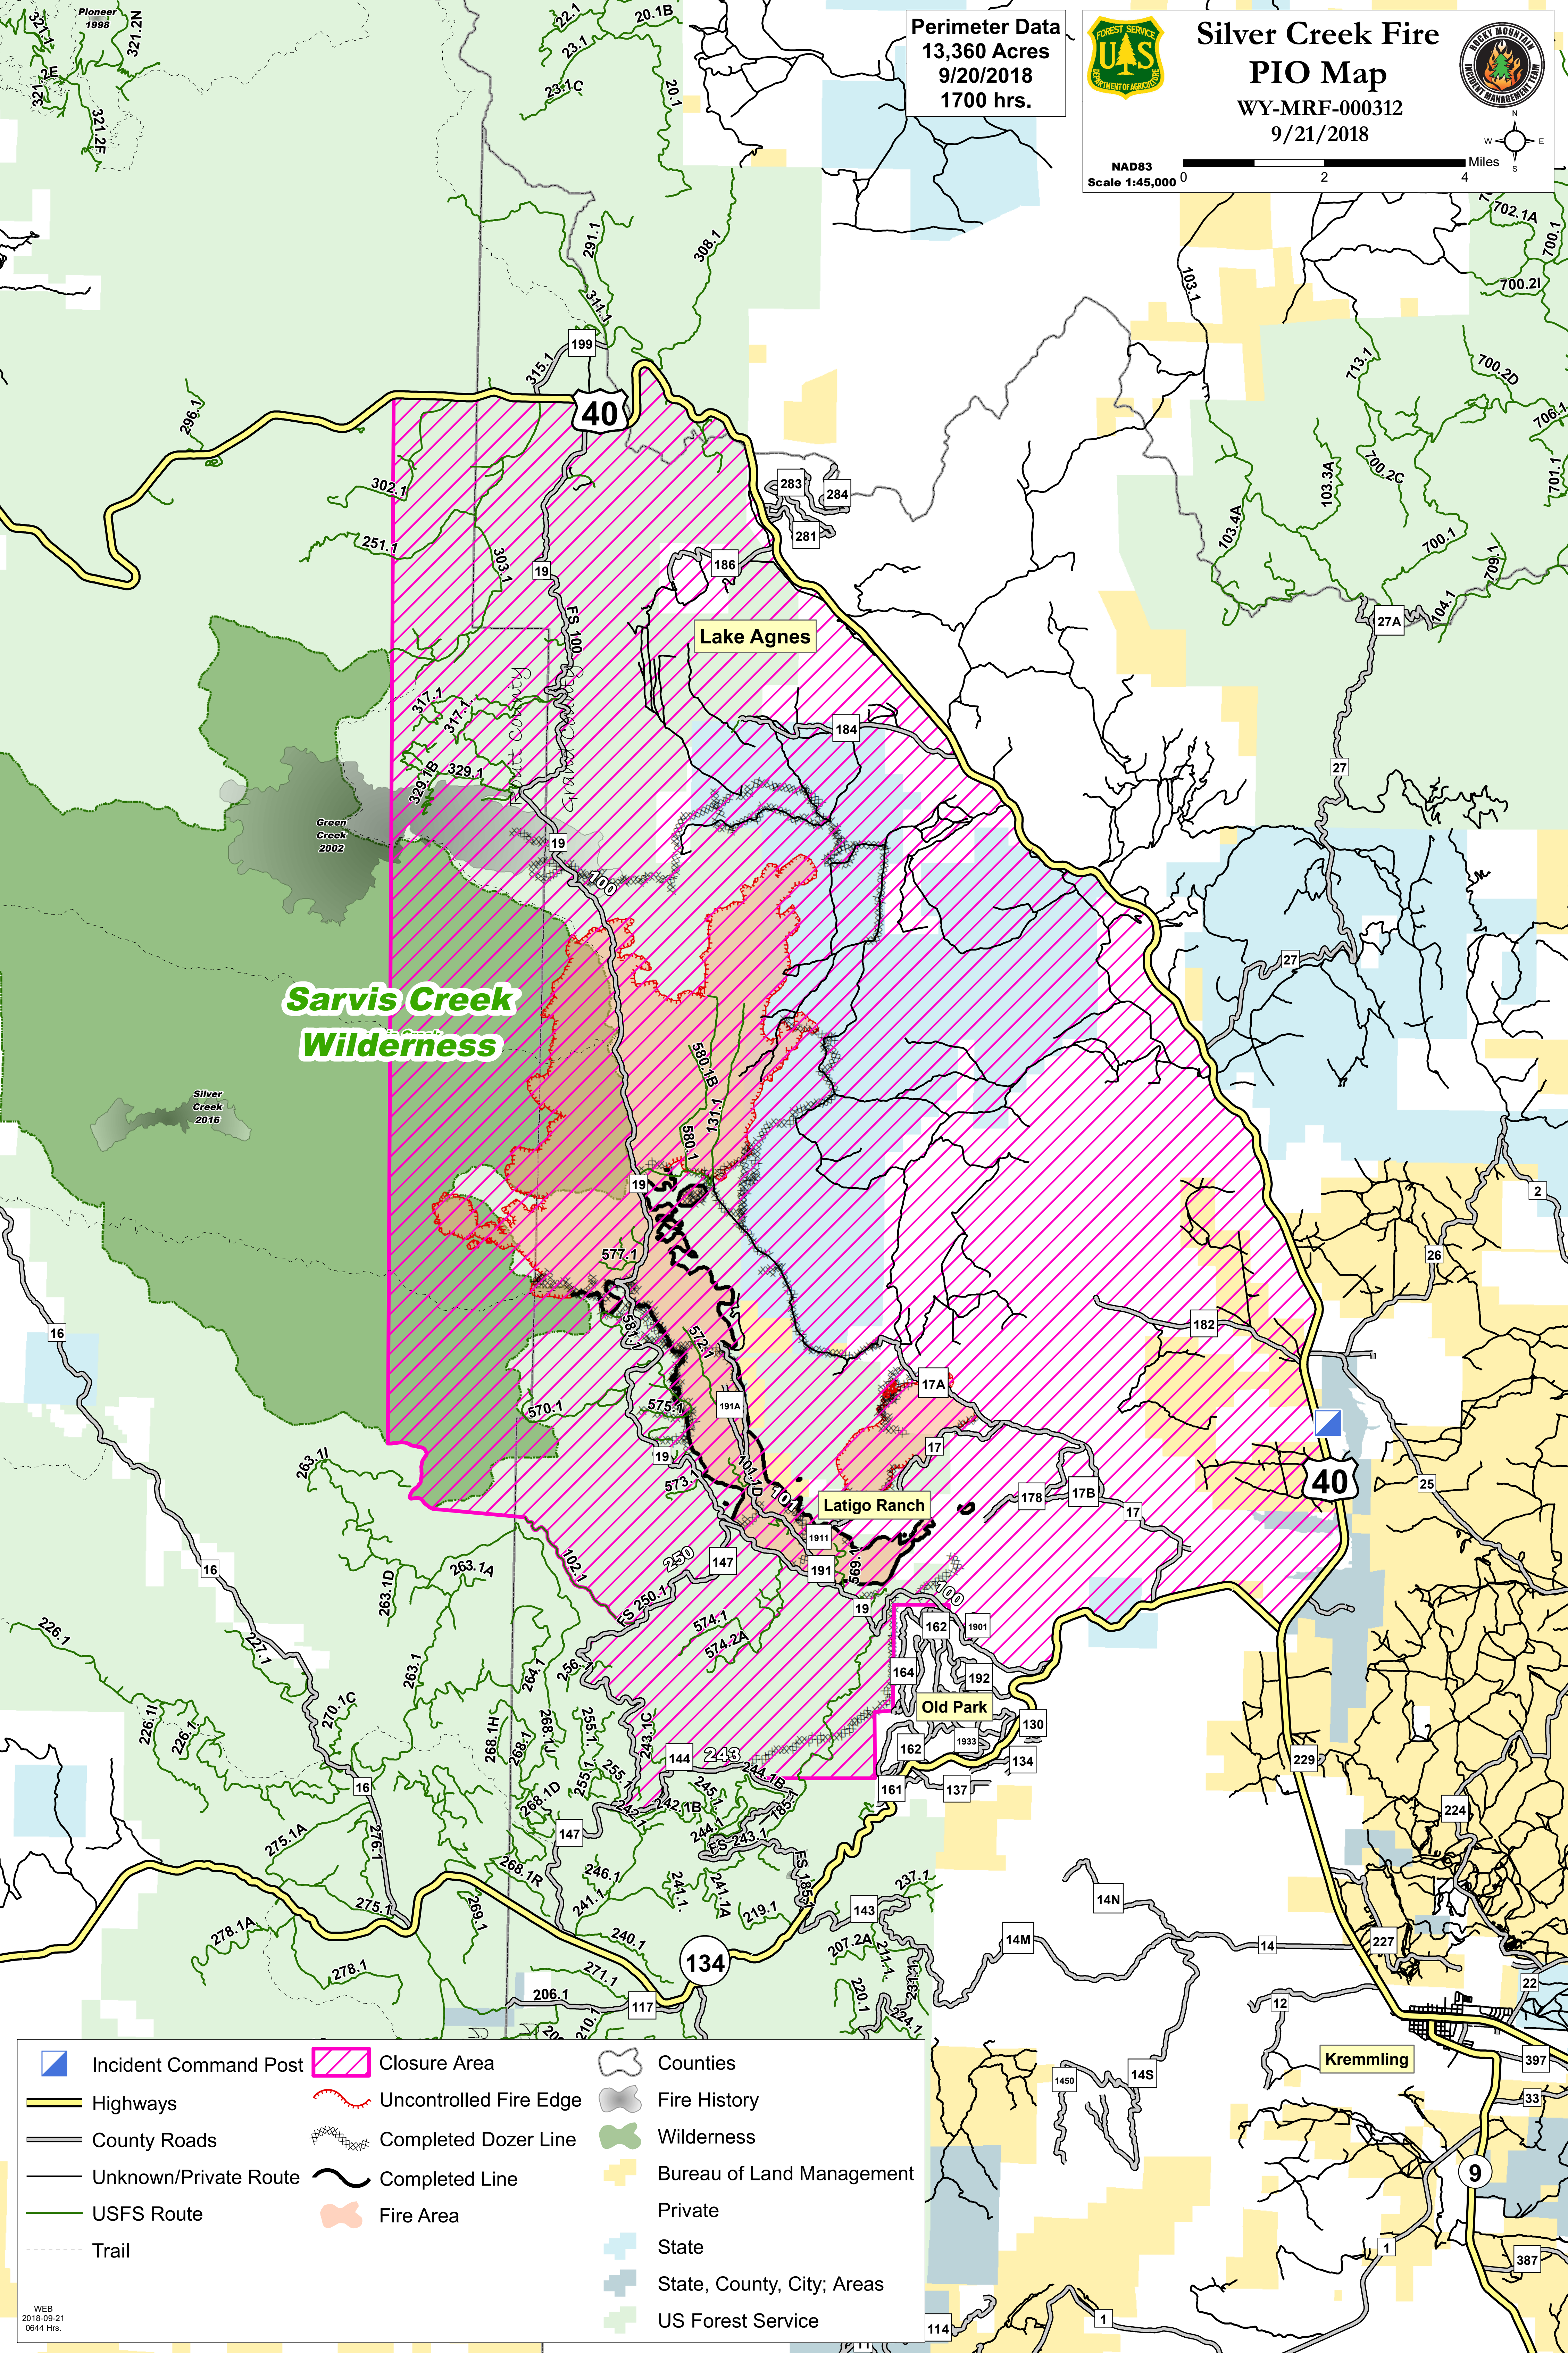

Perimeter Data
13,360 Acres
9/20/2018
1700 hrs.

Silver Creek Fire PIO Map

WY-MRF-000312
9/21/2018

NAD83
Scale 1:45,000

**Sarvis Creek
Wilderness**

Lake Agnes

Latigo Ranch

Old Park

Kremmling