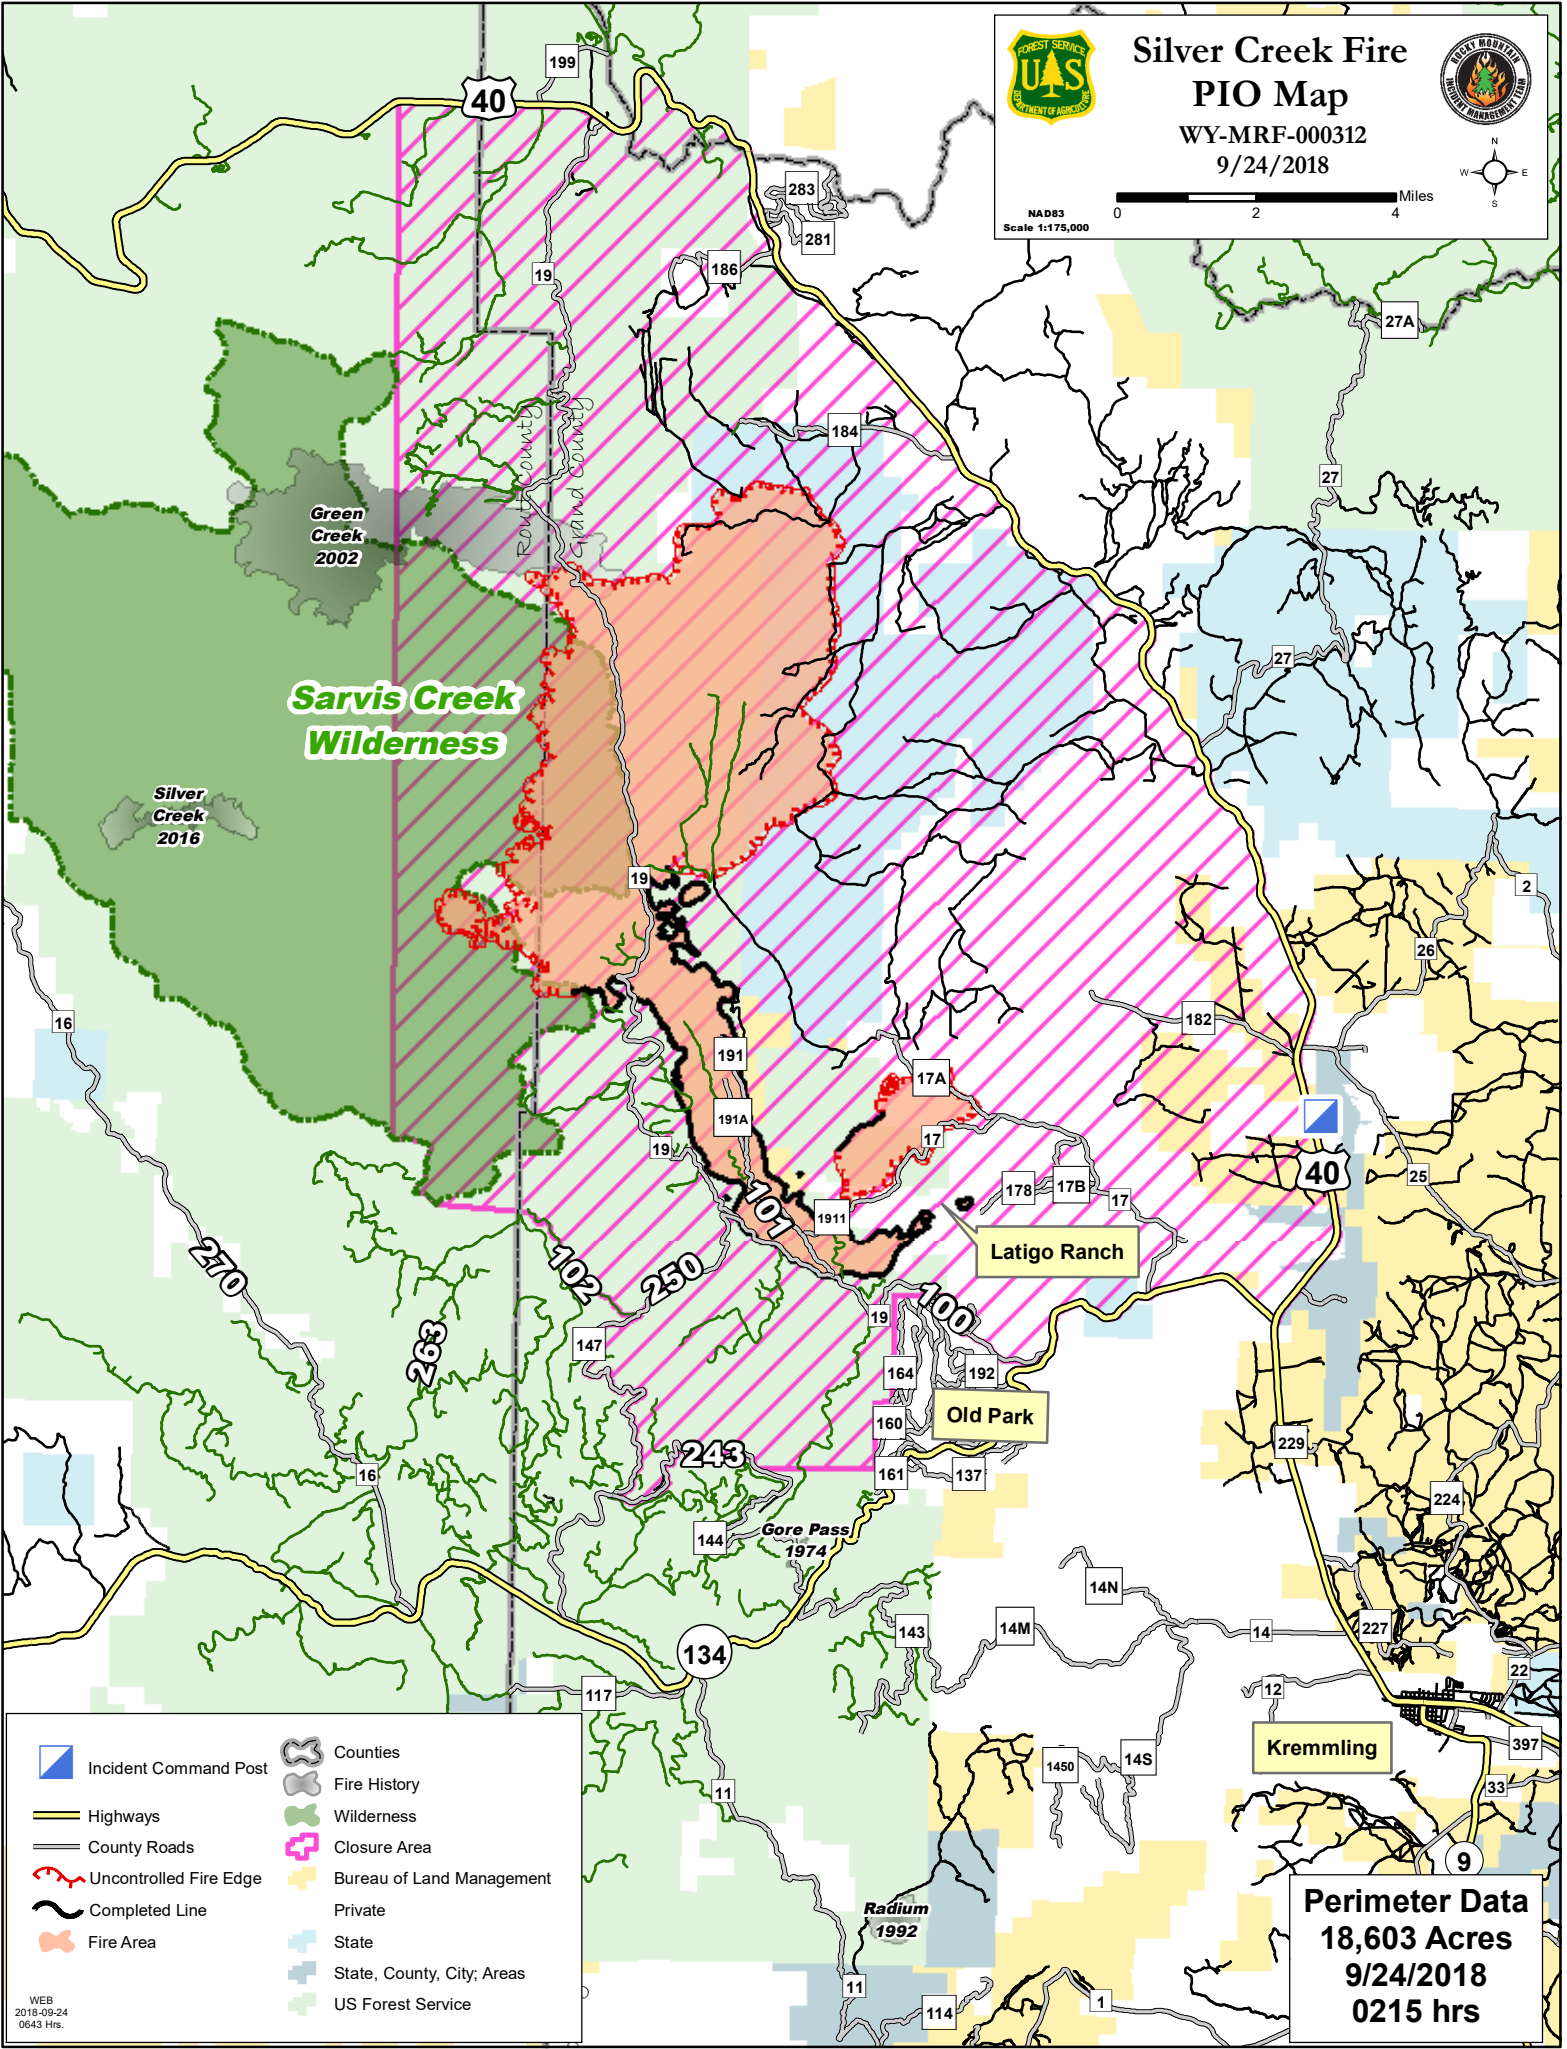

Silver Creek Fire PIO Map

WY-MRF-000312
9/24/2018

NAD83
Scale 1:175,000

**Sarvis Creek
Wilderness**

Green
Creek
2002

Silver
Creek
2016

Latigo Ranch

Old Park

Kremmling

Radium
1992

Gore Pass
1974

	Incident Command Post		Counties
	Highways		Fire History
	County Roads		Wilderness
	Uncontrolled Fire Edge		Closure Area
	Completed Line		Bureau of Land Management
	Fire Area		Private
			State
			State, County, City, Areas
			US Forest Service

Perimeter Data
18,603 Acres
9/24/2018
0215 hrs