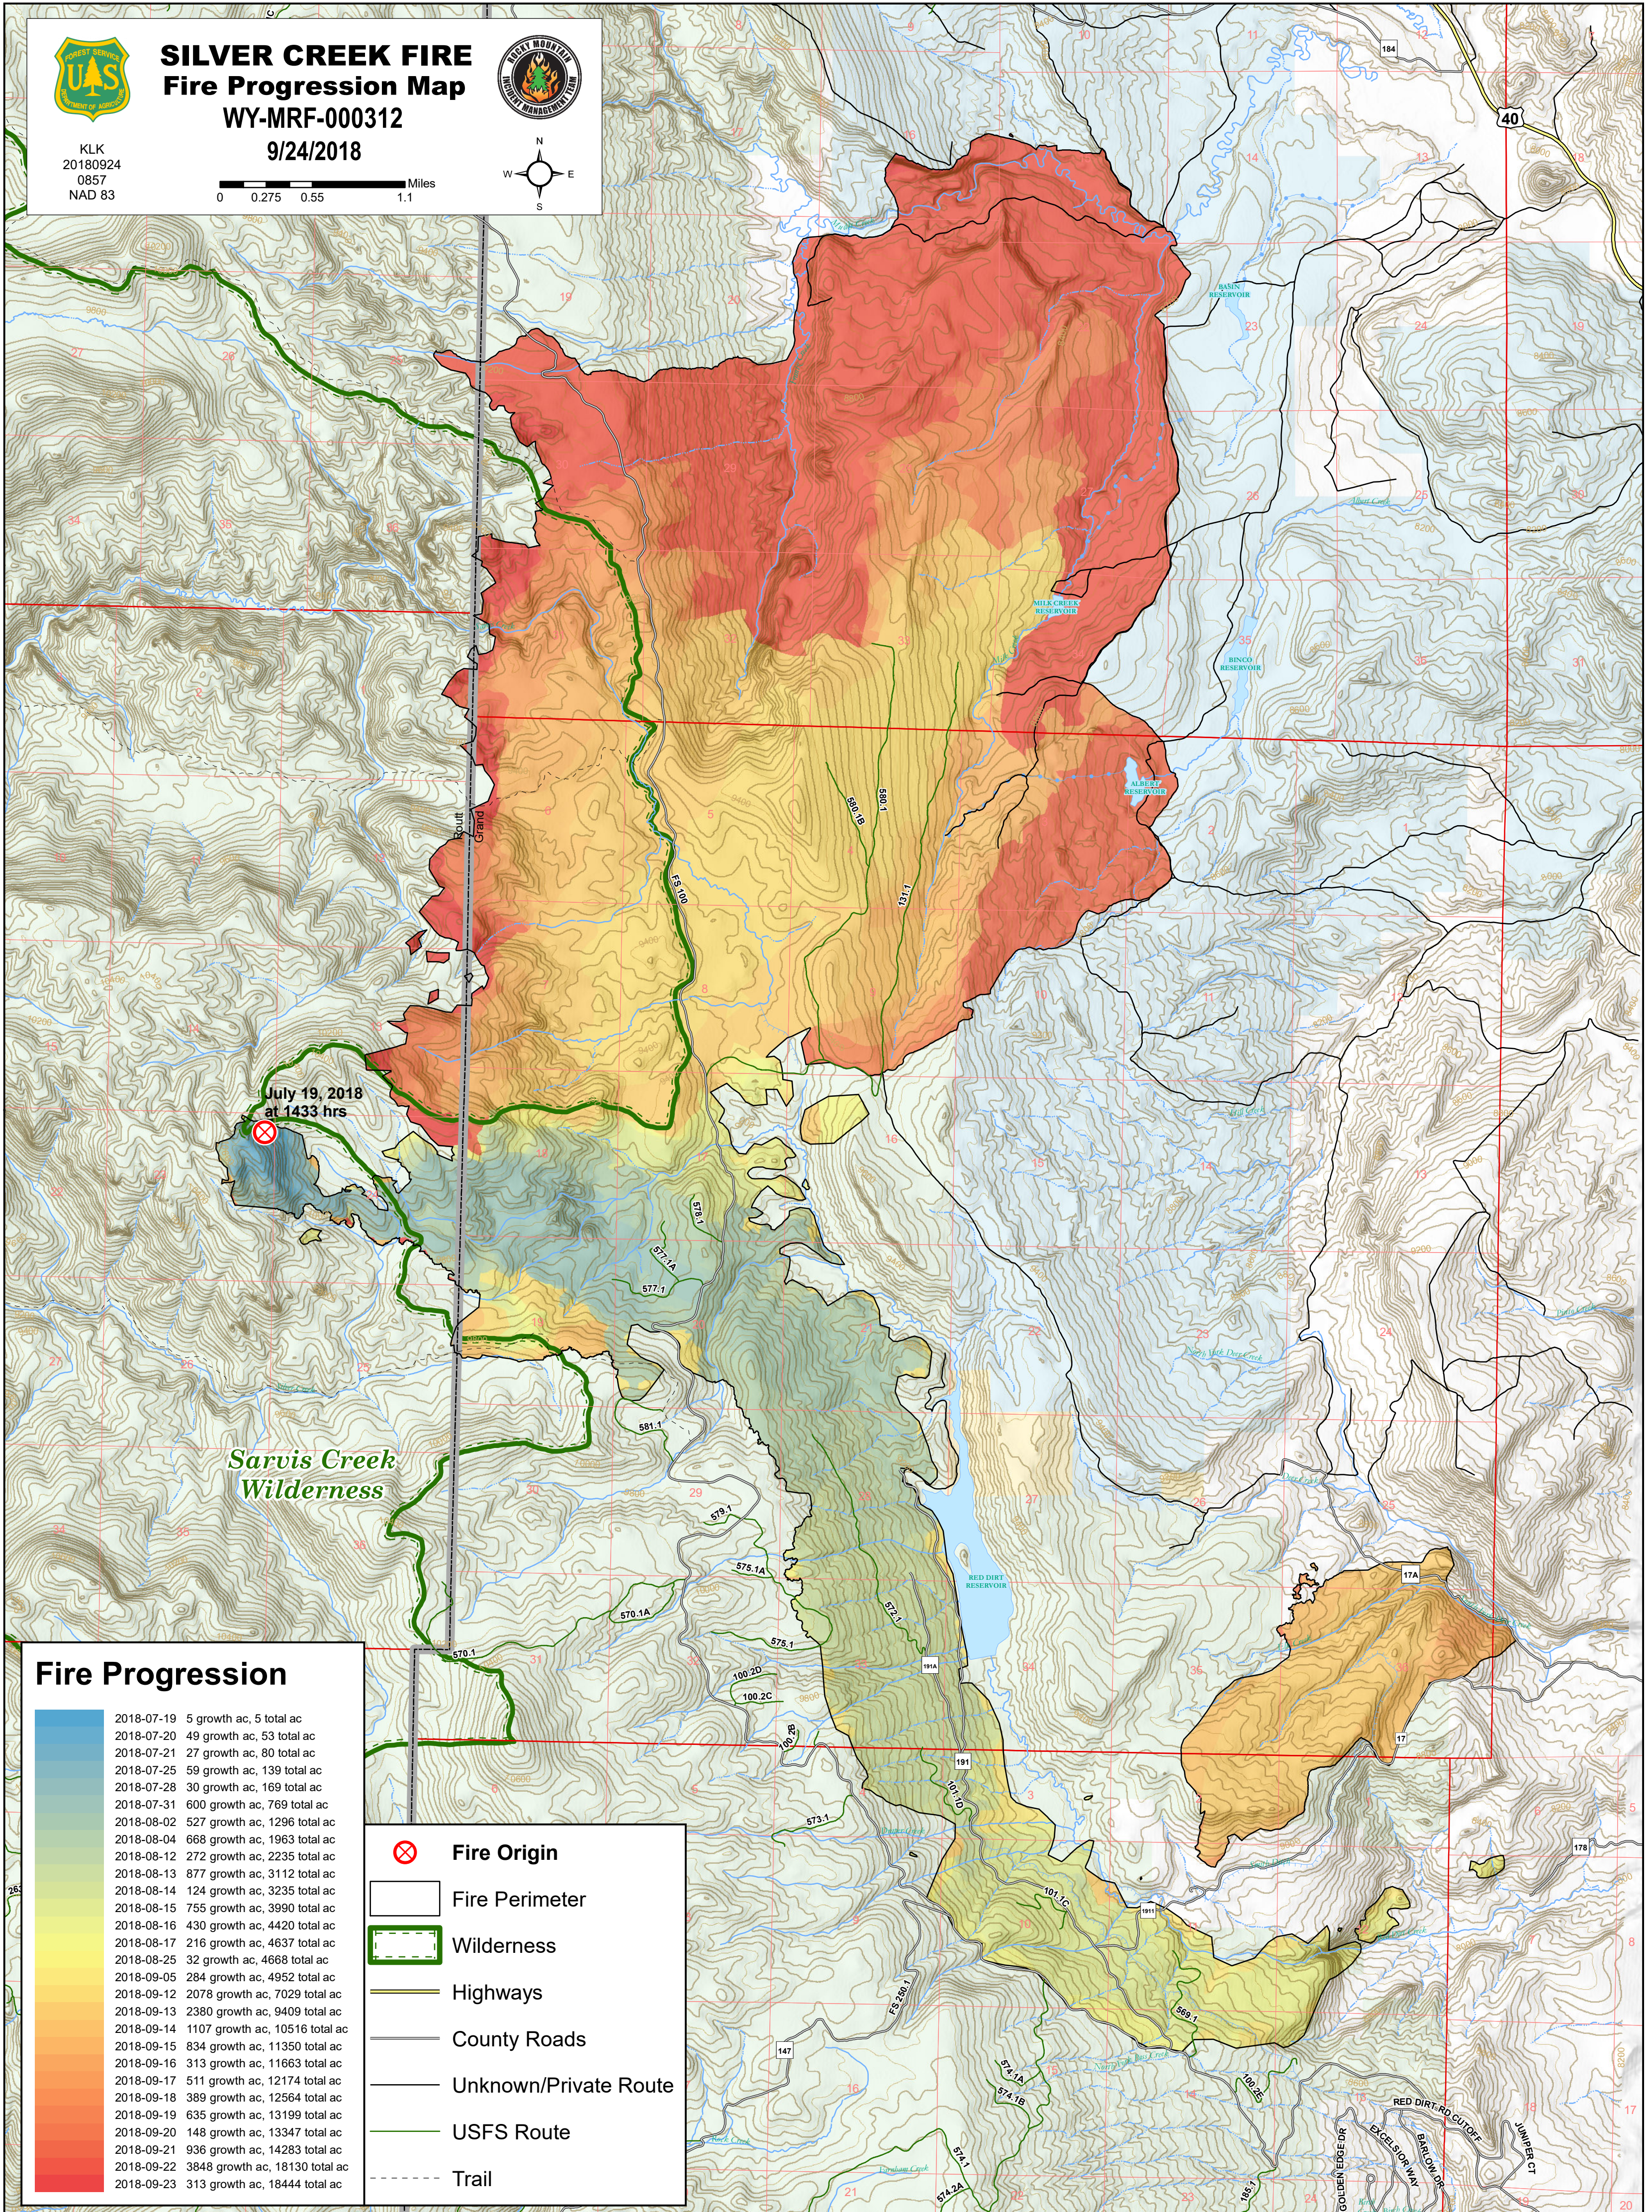

# SILVER CREEK FIRE Fire Progression Map

WY-MRF-000312

9/24/2018

KLK  
20180924  
0857  
NAD 83

July 19, 2018  
at 1433 hrs

*Sarvis Creek  
Wilderness*

## Fire Progression

2018-07-19	5 growth ac, 5 total ac
2018-07-20	49 growth ac, 53 total ac
2018-07-21	27 growth ac, 80 total ac
2018-07-25	59 growth ac, 139 total ac
2018-07-28	30 growth ac, 169 total ac
2018-07-31	600 growth ac, 769 total ac
2018-08-02	527 growth ac, 1296 total ac
2018-08-04	668 growth ac, 1963 total ac
2018-08-12	272 growth ac, 2235 total ac
2018-08-13	877 growth ac, 3112 total ac
2018-08-14	124 growth ac, 3235 total ac
2018-08-15	755 growth ac, 3990 total ac
2018-08-16	430 growth ac, 4420 total ac
2018-08-17	216 growth ac, 4637 total ac
2018-08-25	32 growth ac, 4668 total ac
2018-09-05	284 growth ac, 4952 total ac
2018-09-12	2078 growth ac, 7029 total ac
2018-09-13	2380 growth ac, 9409 total ac
2018-09-14	1107 growth ac, 10516 total ac
2018-09-15	834 growth ac, 11350 total ac
2018-09-16	313 growth ac, 11663 total ac
2018-09-17	511 growth ac, 12174 total ac
2018-09-18	389 growth ac, 12564 total ac
2018-09-19	635 growth ac, 13199 total ac
2018-09-20	148 growth ac, 13347 total ac
2018-09-21	936 growth ac, 14283 total ac
2018-09-22	3848 growth ac, 18130 total ac
2018-09-23	313 growth ac, 18444 total ac

- Fire Origin
- Fire Perimeter
- Wilderness
- Highways
- County Roads
- Unknown/Private Route
- USFS Route
- Trail