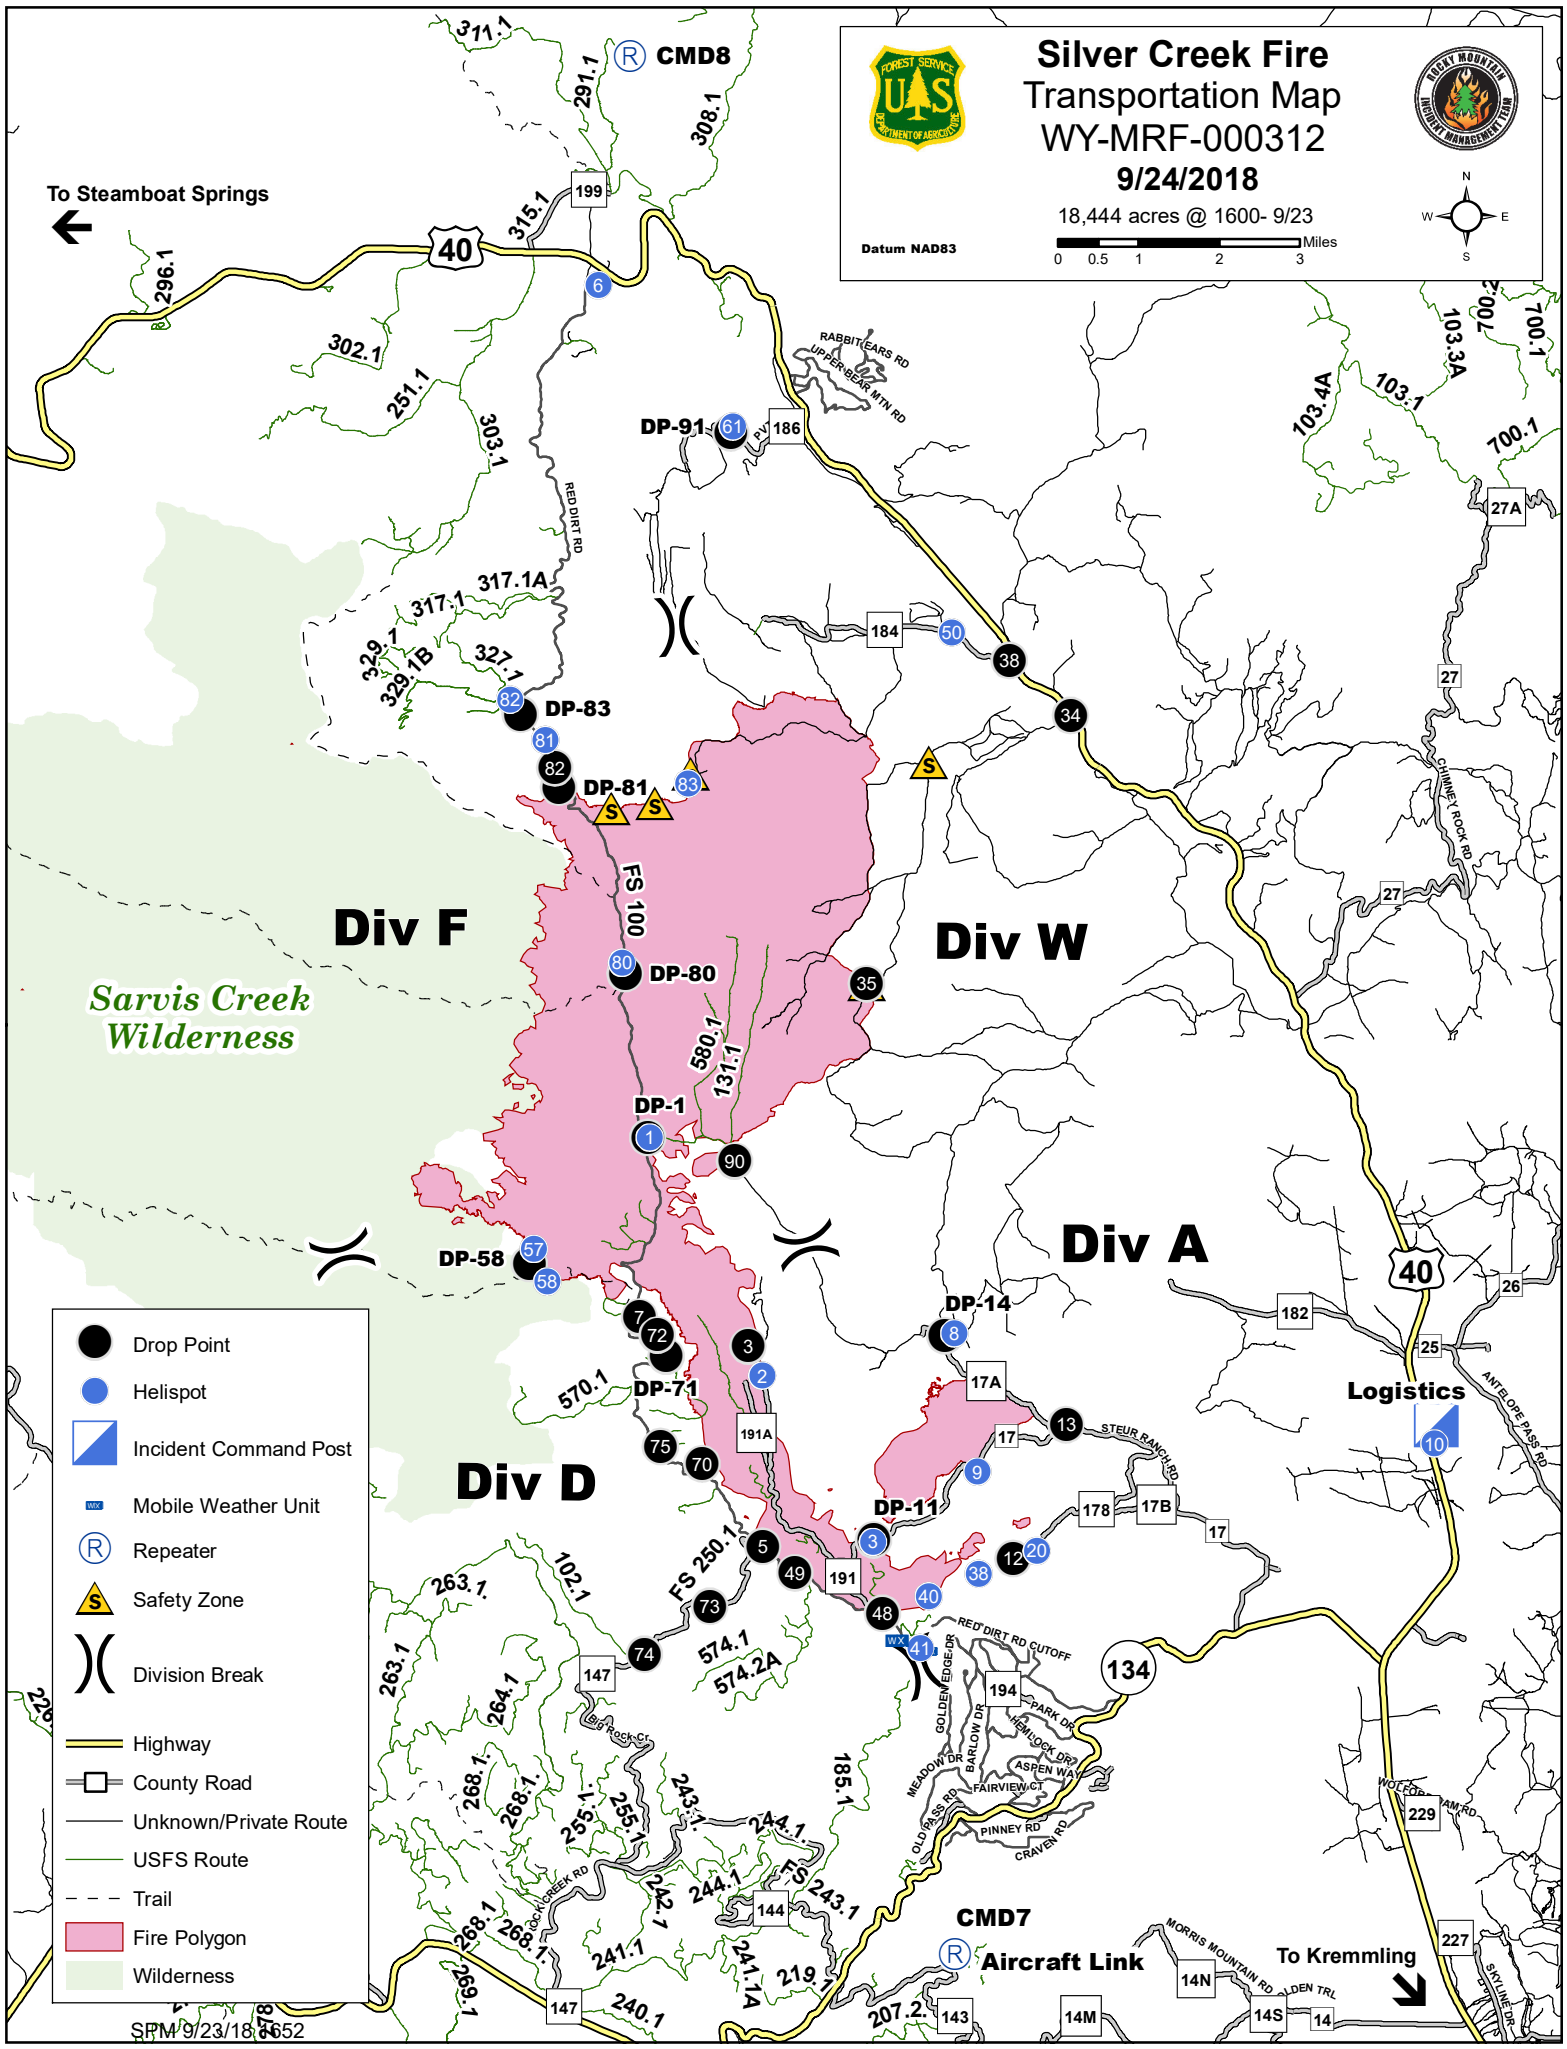

# Silver Creek Fire Transportation Map WY-MRF-000312 9/24/2018

18,444 acres @ 1600- 9/23  
Datum NAD83

To Steamboat Springs  
←

To Kremmling  
→

- Drop Point
- Helispot
- Incident Command Post
- Mobile Weather Unit
- Repeater
- Safety Zone
- Division Break
- Highway
- County Road
- Unknown/Private Route
- USFS Route
- Trail
- Fire Polygon
- Wilderness