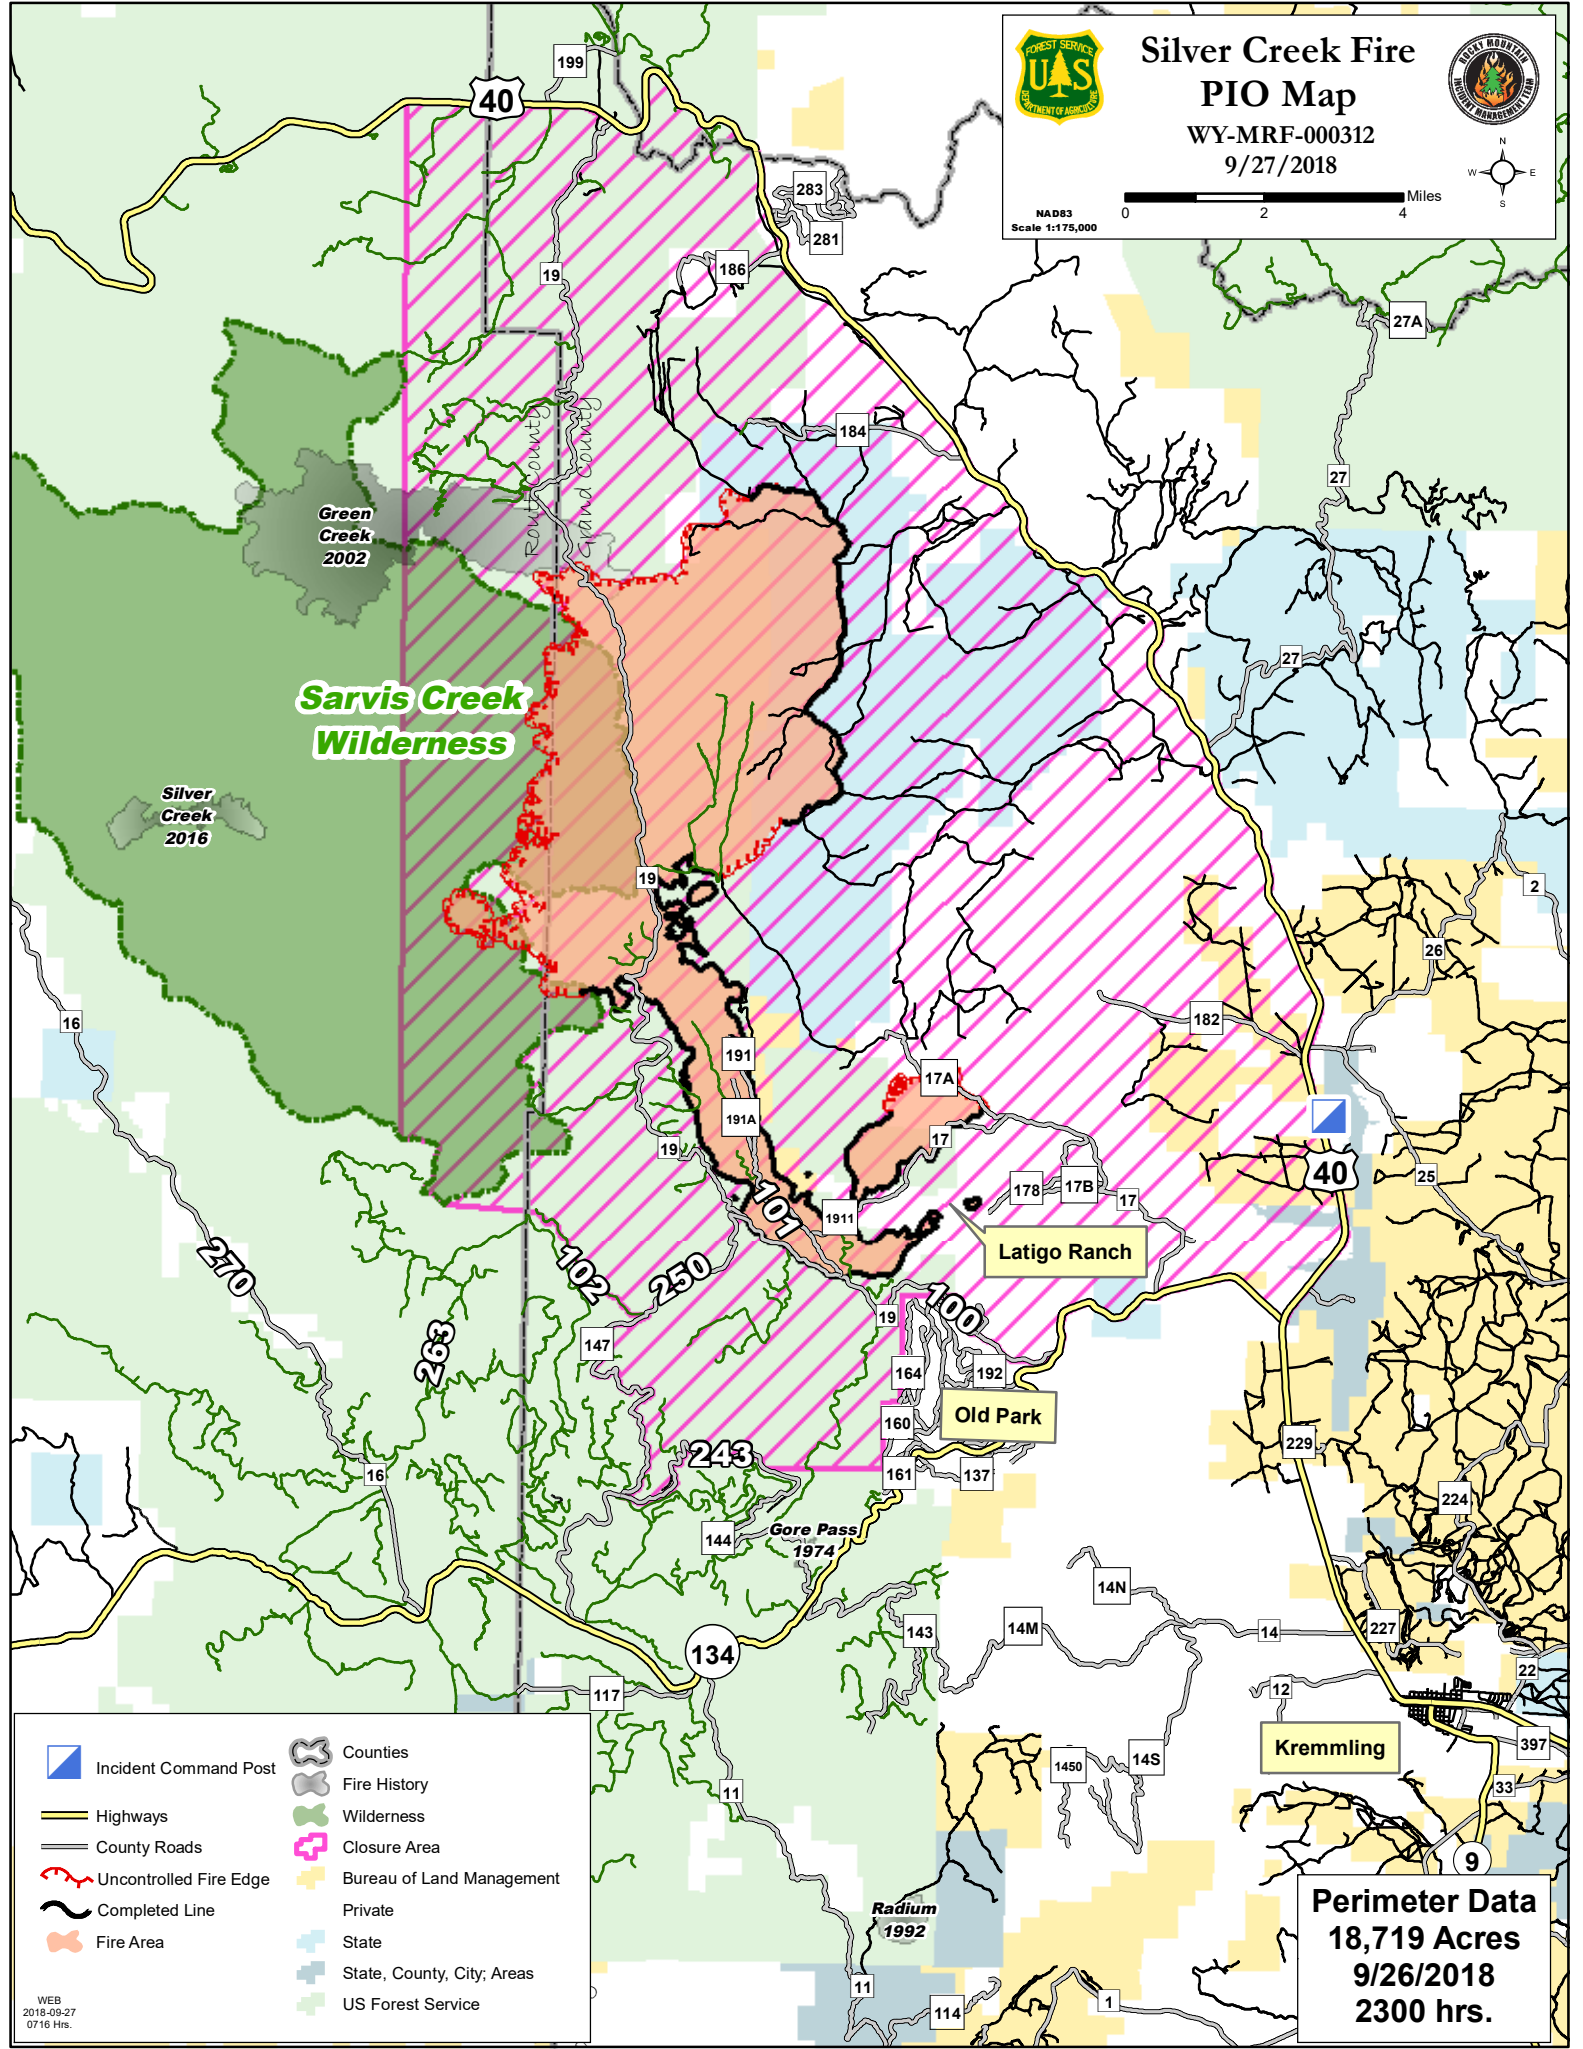

Silver Creek Fire PIO Map

WY-MRF-000312
9/27/2018

NAD83
Scale 1:175,000

**Sarvis Creek
Wilderness**

Silver
Creek
2016

Green
Creek
2002

Latigo Ranch

Old Park

Kremmling

Radium
1992

Gore Pass
1974

- Incident Command Post
- Highways
- County Roads
- Uncontrolled Fire Edge
- Completed Line
- Fire Area
- Counties
- Fire History
- Wilderness
- Closure Area
- Bureau of Land Management
- Private
- State
- State, County, City, Areas
- US Forest Service

Perimeter Data
18,719 Acres
9/26/2018
2300 hrs.