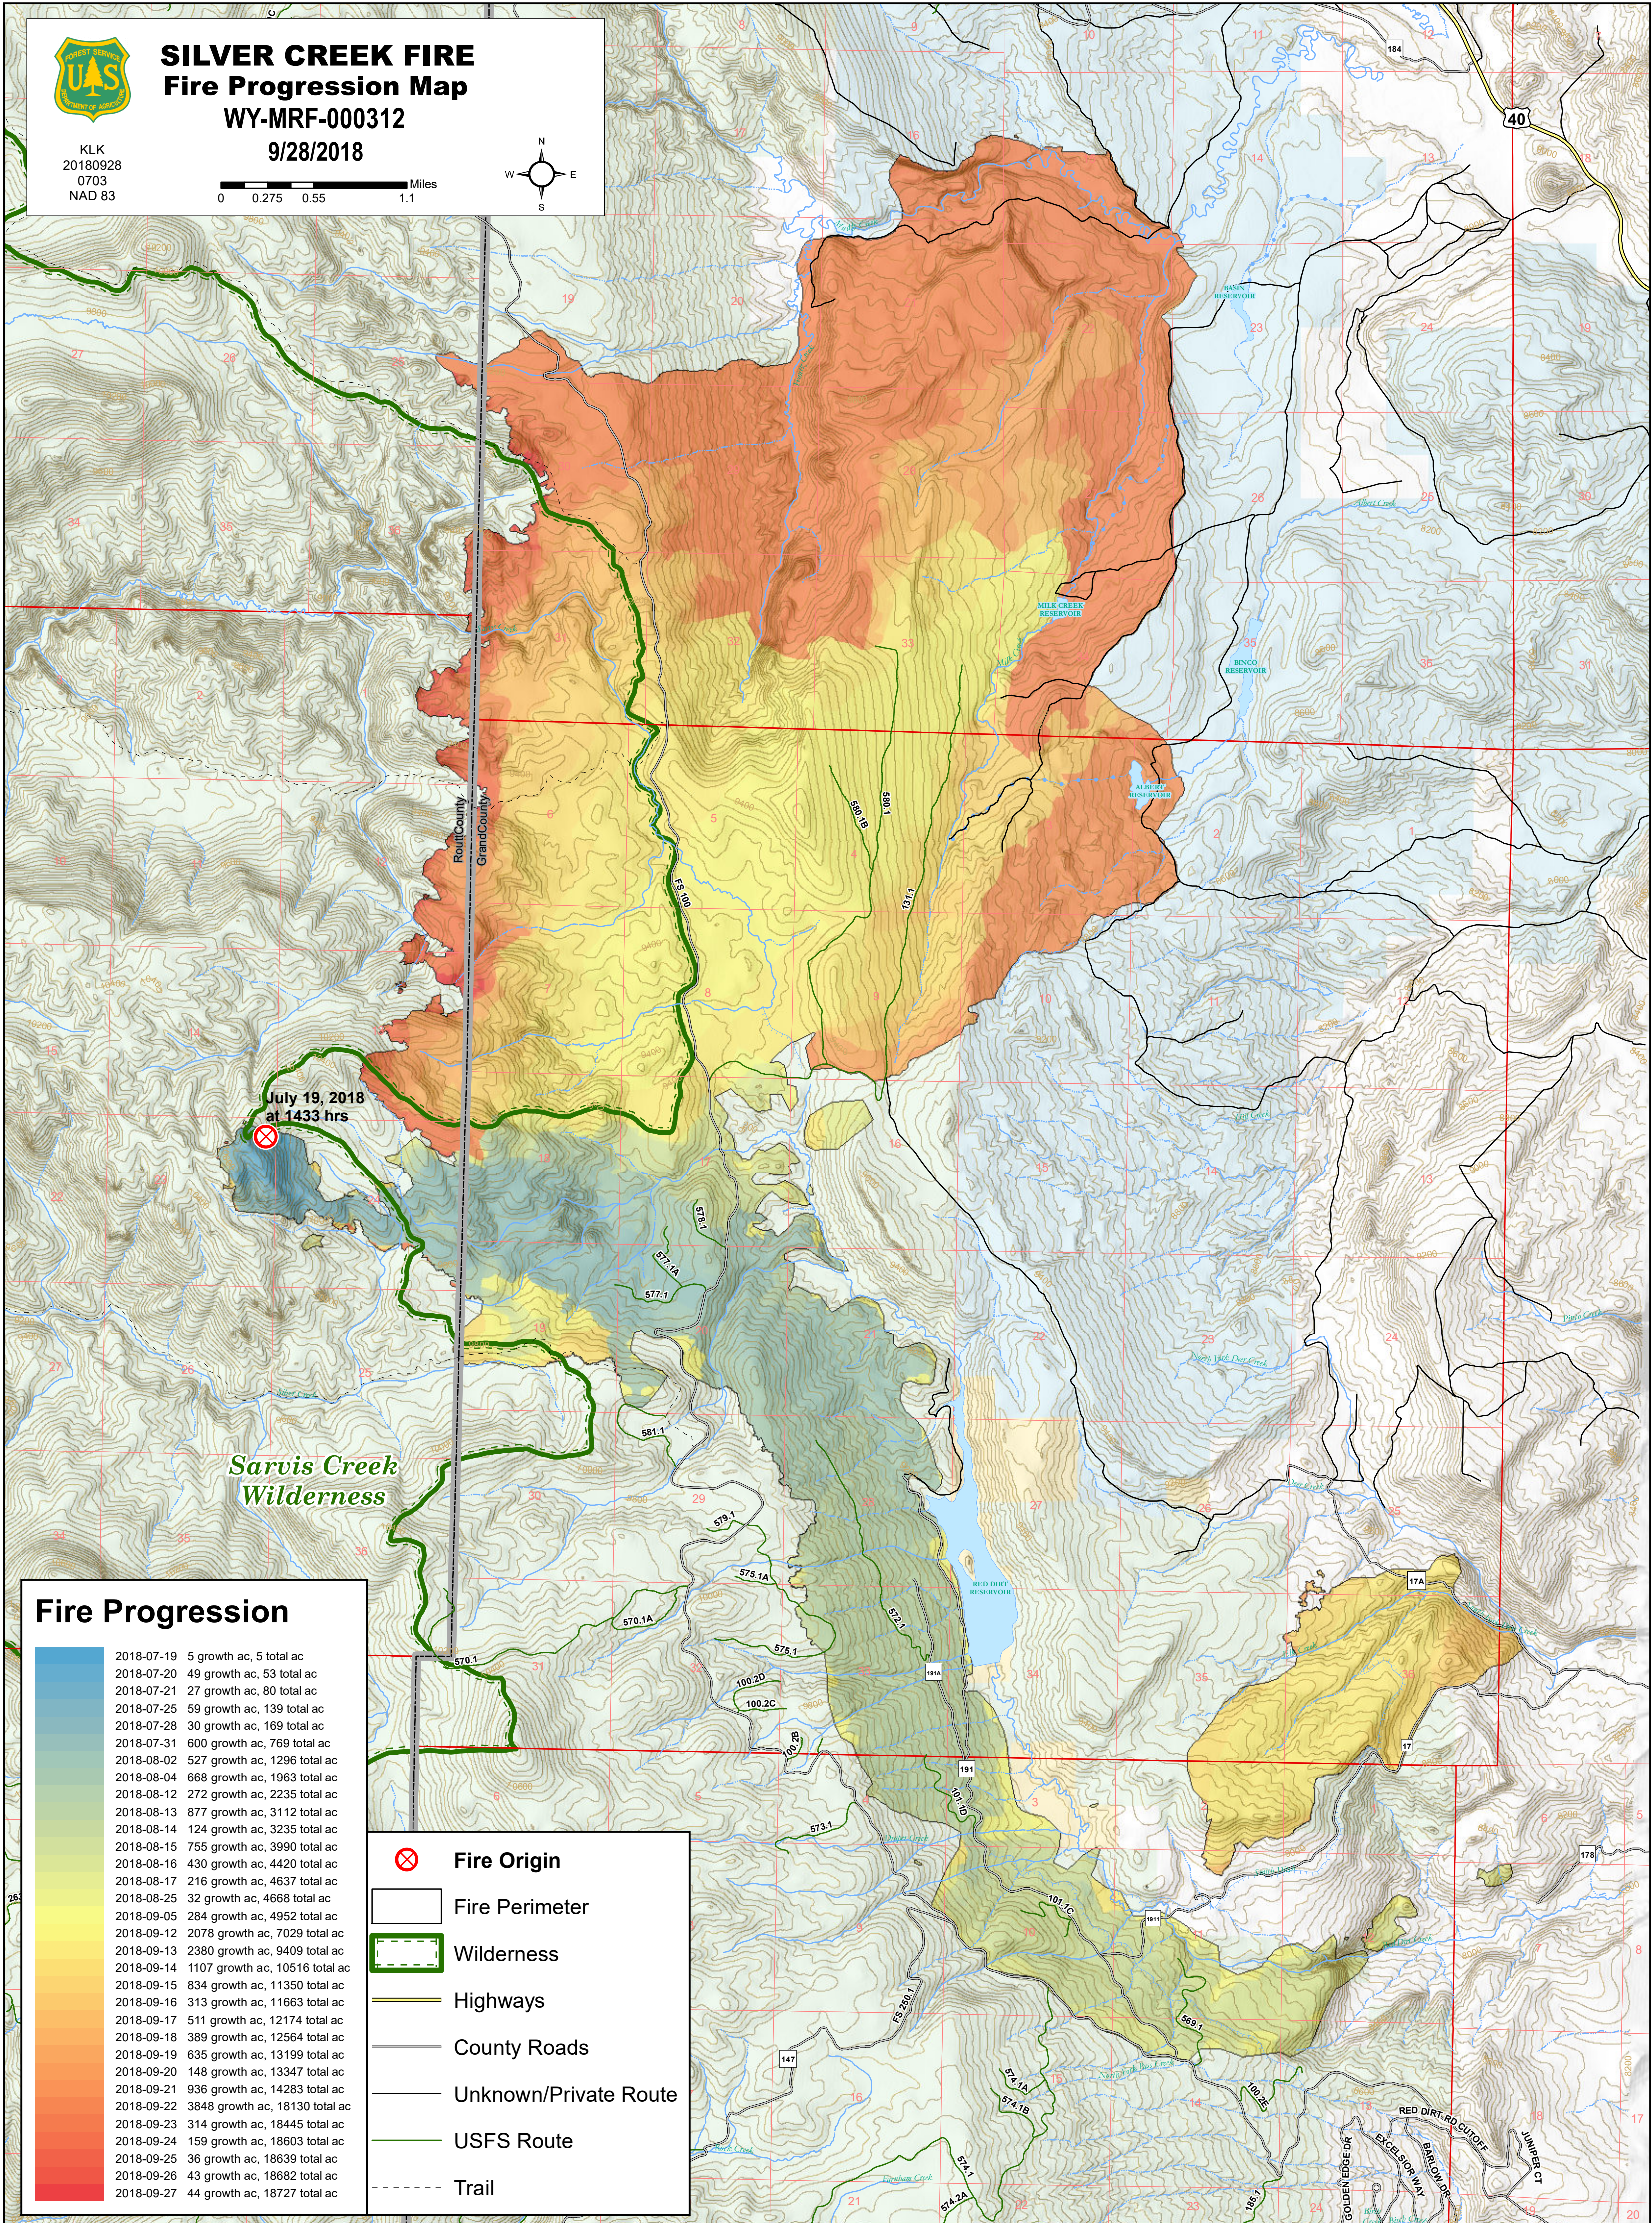

SILVER CREEK FIRE Fire Progression Map

WY-MRF-000312

9/28/2018

KLK
20180928
0703
NAD 83

0 0.275 0.55 1.1 Miles

July 19, 2018
at 1433 hrs

*Sarvis Creek
Wilderness*

Fire Progression

2018-07-19	5 growth ac, 5 total ac
2018-07-20	49 growth ac, 53 total ac
2018-07-21	27 growth ac, 80 total ac
2018-07-25	59 growth ac, 139 total ac
2018-07-28	30 growth ac, 169 total ac
2018-07-31	600 growth ac, 769 total ac
2018-08-02	527 growth ac, 1296 total ac
2018-08-04	668 growth ac, 1963 total ac
2018-08-12	272 growth ac, 2235 total ac
2018-08-13	877 growth ac, 3112 total ac
2018-08-14	124 growth ac, 3235 total ac
2018-08-15	755 growth ac, 3990 total ac
2018-08-16	430 growth ac, 4420 total ac
2018-08-17	216 growth ac, 4637 total ac
2018-08-25	32 growth ac, 4668 total ac
2018-09-05	284 growth ac, 4952 total ac
2018-09-12	2078 growth ac, 7029 total ac
2018-09-13	2380 growth ac, 9409 total ac
2018-09-14	1107 growth ac, 10516 total ac
2018-09-15	834 growth ac, 11350 total ac
2018-09-16	313 growth ac, 11663 total ac
2018-09-17	511 growth ac, 12174 total ac
2018-09-18	389 growth ac, 12564 total ac
2018-09-19	635 growth ac, 13199 total ac
2018-09-20	148 growth ac, 13347 total ac
2018-09-21	936 growth ac, 14283 total ac
2018-09-22	3848 growth ac, 18130 total ac
2018-09-23	314 growth ac, 18445 total ac
2018-09-24	159 growth ac, 18603 total ac
2018-09-25	36 growth ac, 18639 total ac
2018-09-26	43 growth ac, 18682 total ac
2018-09-27	44 growth ac, 18727 total ac

- Fire Origin
- Fire Perimeter
- Wilderness
- Highways
- County Roads
- Unknown/Private Route
- USFS Route
- Trail