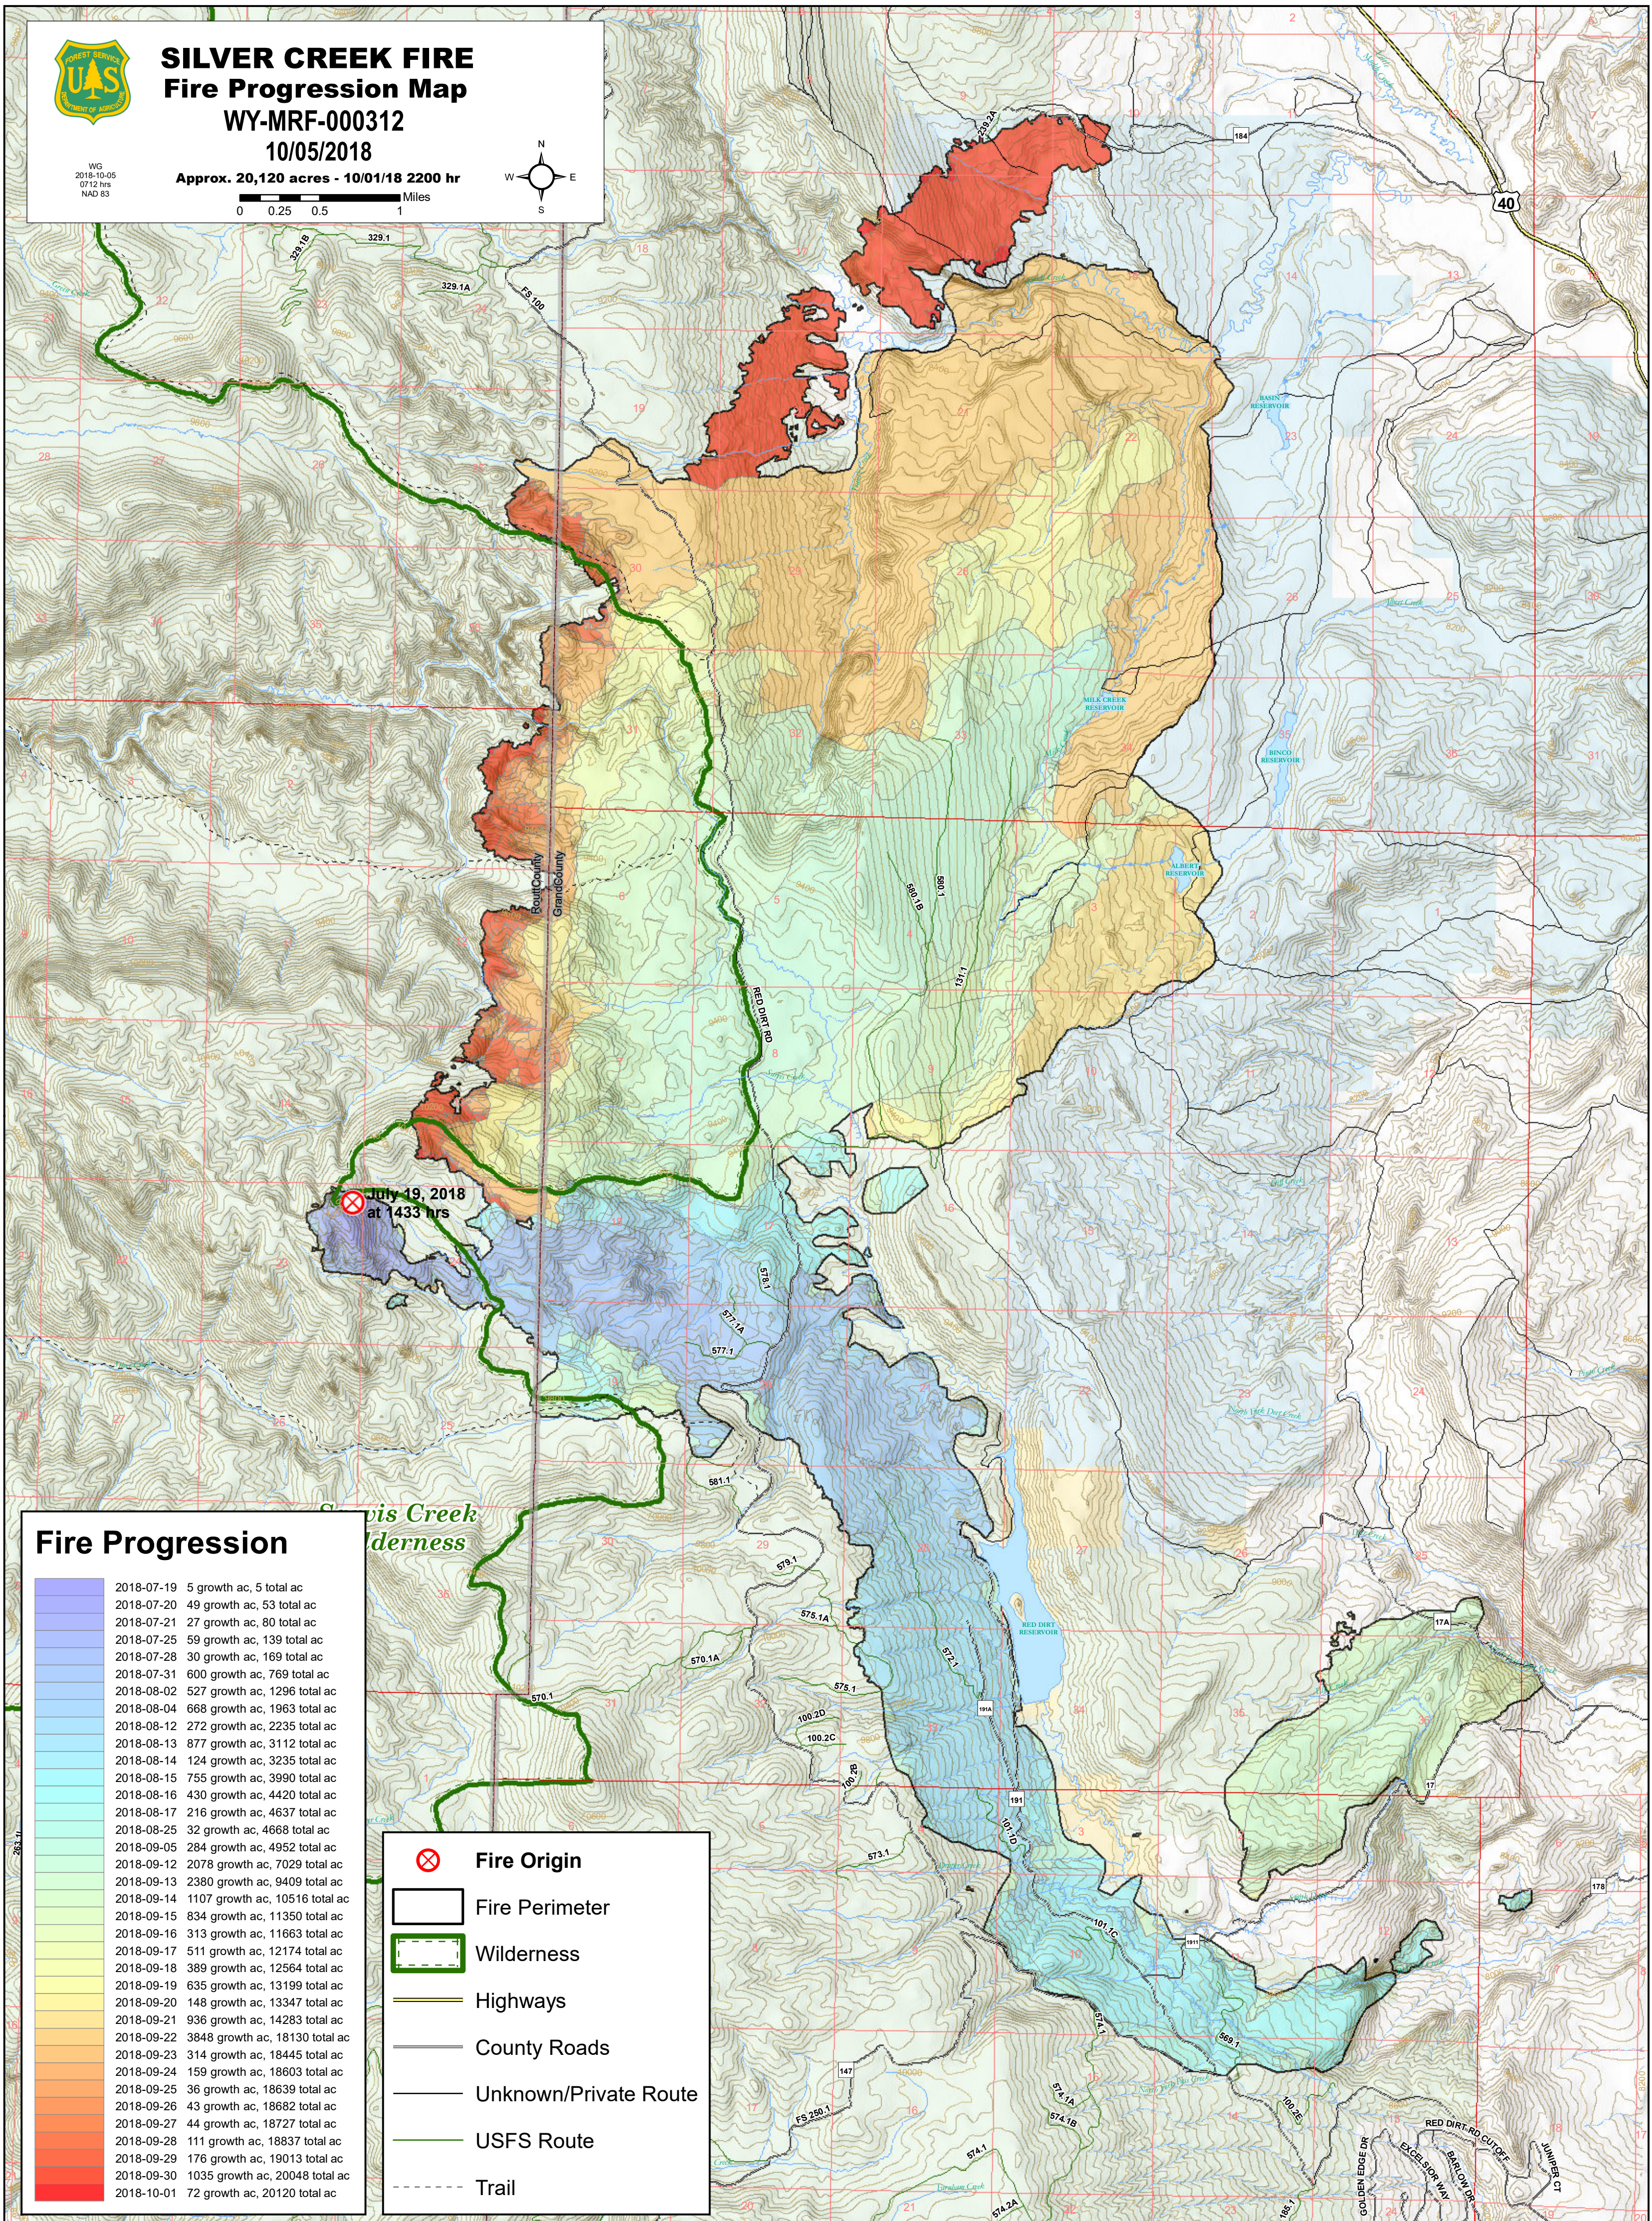

SILVER CREEK FIRE Fire Progression Map

WY-MRF-000312

10/05/2018

Approx. 20,120 acres - 10/01/18 2200 hr

WG
2018-10-05
0712 hrs
NAD 83

0 0.25 0.5 1 Miles

Fire Progression

2018-07-19	5 growth ac, 5 total ac
2018-07-20	49 growth ac, 53 total ac
2018-07-21	27 growth ac, 80 total ac
2018-07-25	59 growth ac, 139 total ac
2018-07-28	30 growth ac, 169 total ac
2018-07-31	600 growth ac, 769 total ac
2018-08-02	527 growth ac, 1296 total ac
2018-08-04	668 growth ac, 1963 total ac
2018-08-12	272 growth ac, 2235 total ac
2018-08-13	877 growth ac, 3112 total ac
2018-08-14	124 growth ac, 3235 total ac
2018-08-15	755 growth ac, 3990 total ac
2018-08-16	430 growth ac, 4420 total ac
2018-08-17	216 growth ac, 4637 total ac
2018-08-25	32 growth ac, 4668 total ac
2018-09-05	284 growth ac, 4952 total ac
2018-09-12	2078 growth ac, 7029 total ac
2018-09-13	2380 growth ac, 9409 total ac
2018-09-14	1107 growth ac, 10516 total ac
2018-09-15	834 growth ac, 11350 total ac
2018-09-16	313 growth ac, 11663 total ac
2018-09-17	511 growth ac, 12174 total ac
2018-09-18	389 growth ac, 12564 total ac
2018-09-19	635 growth ac, 13199 total ac
2018-09-20	148 growth ac, 13347 total ac
2018-09-21	936 growth ac, 14283 total ac
2018-09-22	3848 growth ac, 18130 total ac
2018-09-23	314 growth ac, 18445 total ac
2018-09-24	159 growth ac, 18603 total ac
2018-09-25	36 growth ac, 18639 total ac
2018-09-26	43 growth ac, 18682 total ac
2018-09-27	44 growth ac, 18727 total ac
2018-09-28	111 growth ac, 18837 total ac
2018-09-29	176 growth ac, 19013 total ac
2018-09-30	1035 growth ac, 20048 total ac
2018-10-01	72 growth ac, 20120 total ac

- Fire Origin
- Fire Perimeter
- Wilderness
- Highways
- County Roads
- Unknown/Private Route
- USFS Route
- Trail