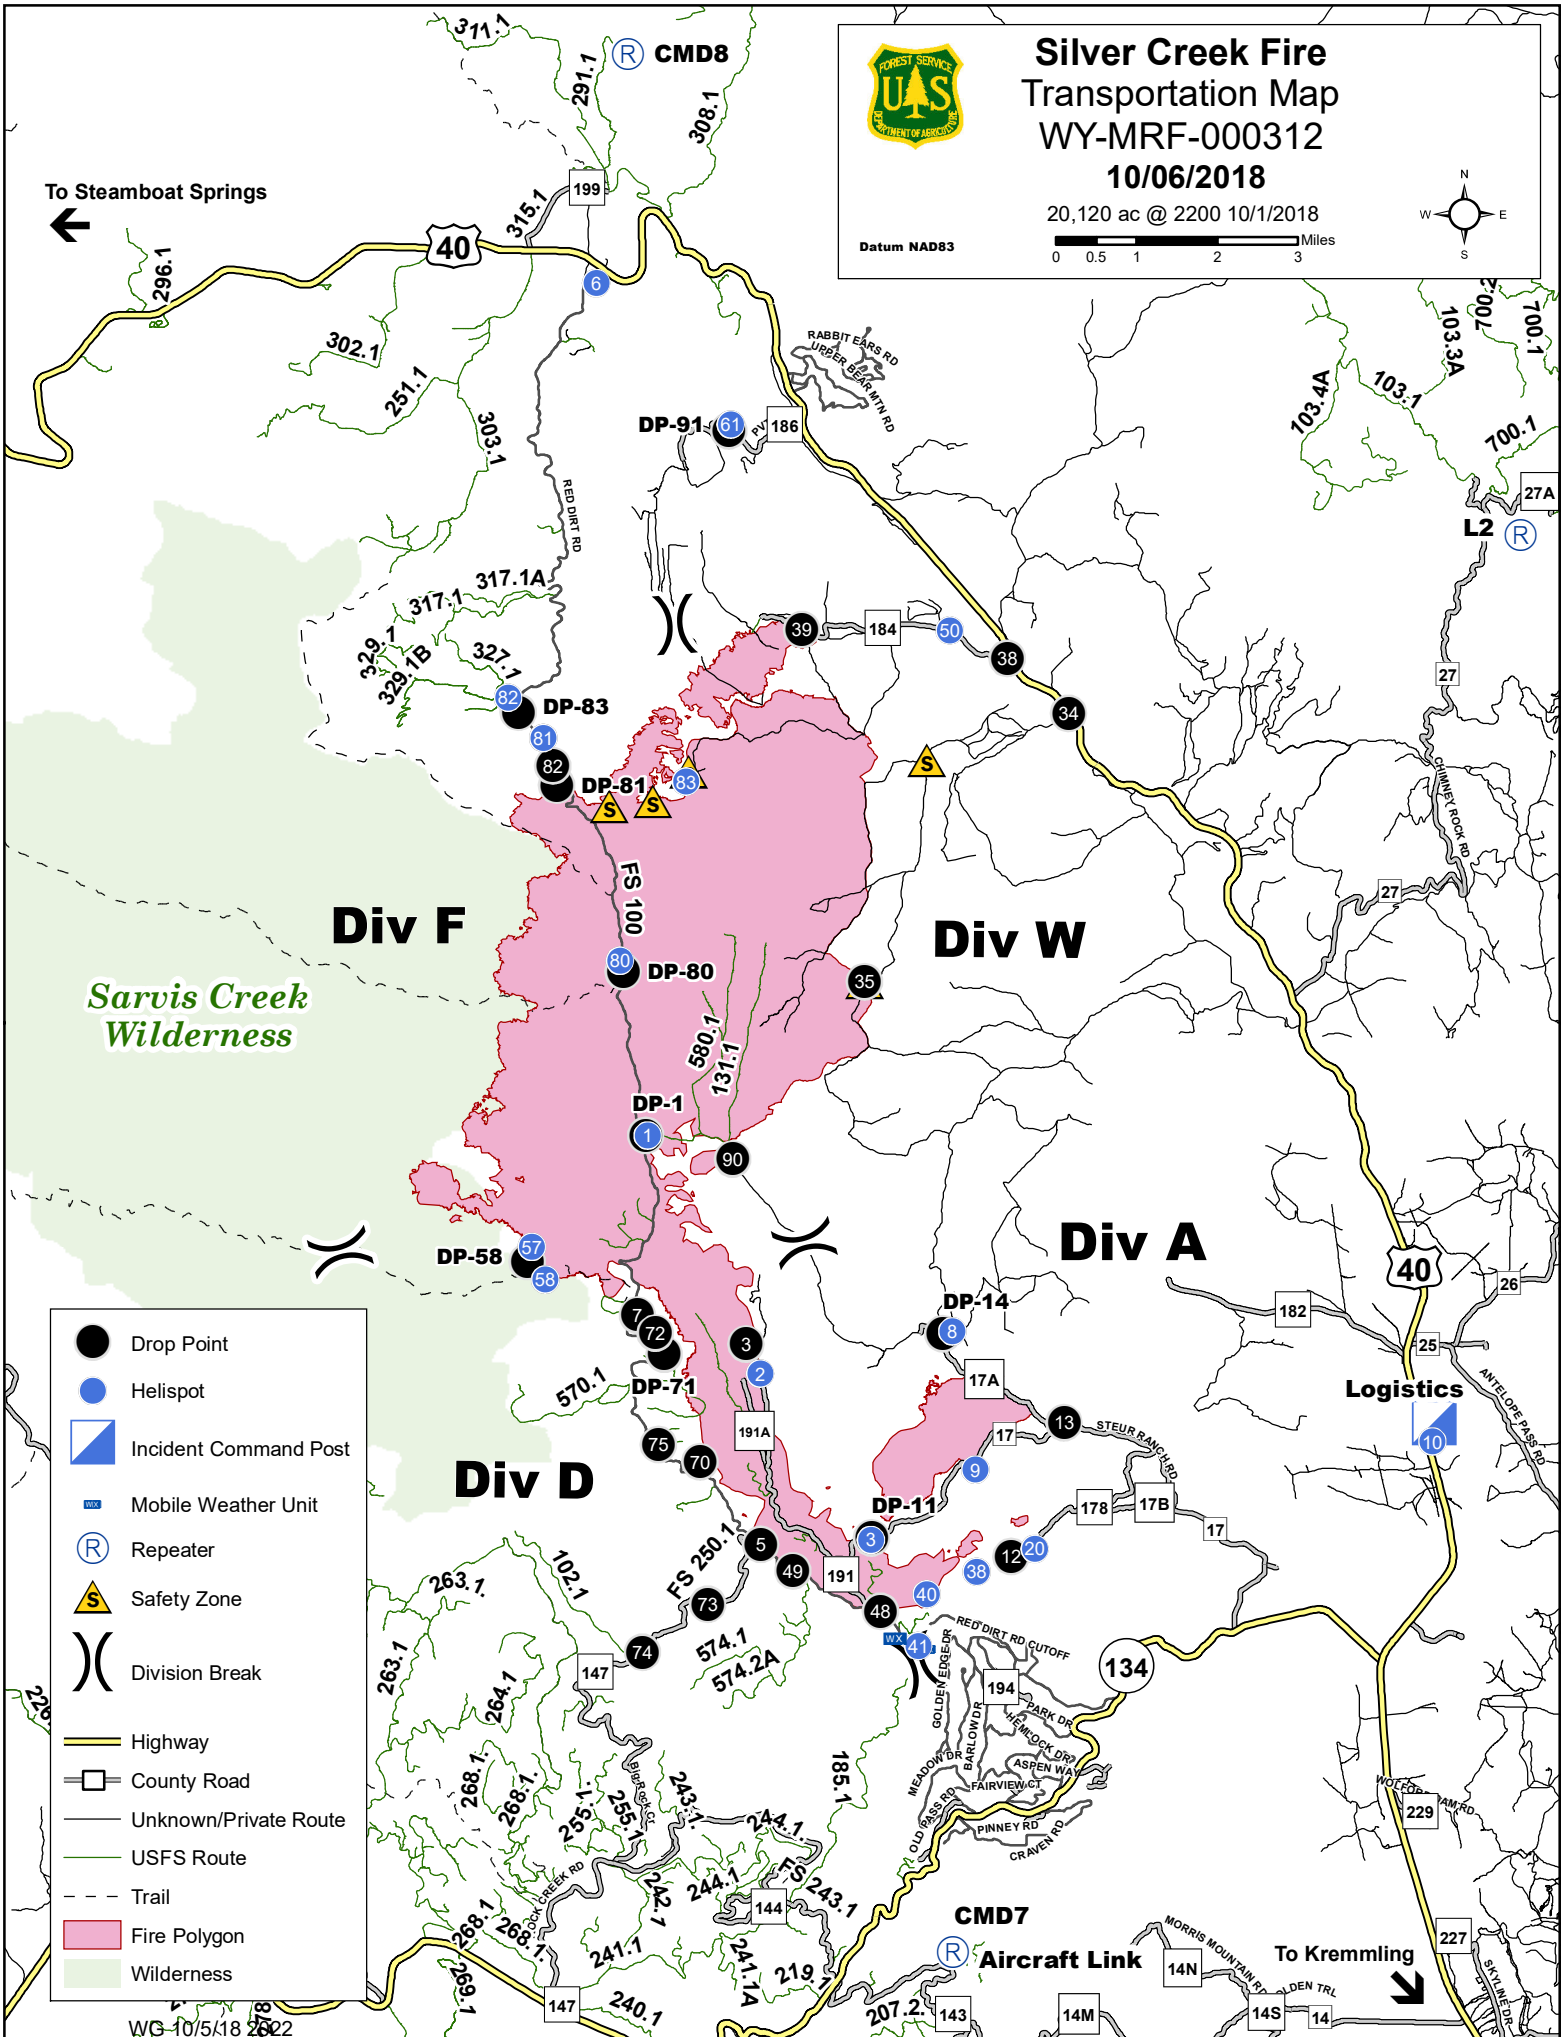

# Silver Creek Fire Transportation Map WY-MRF-000312 10/06/2018

20,120 ac @ 2200 10/1/2018

Datum NAD83

To Steamboat Springs

- Drop Point
- Helispot
- Incident Command Post
- Mobile Weather Unit
- Repeater
- Safety Zone
- Division Break
- Highway
- County Road
- Unknown/Private Route
- USFS Route
- Trail
- Fire Polygon
- Wilderness

Logistics

CMD7  
Aircraft Link

To Kremmling