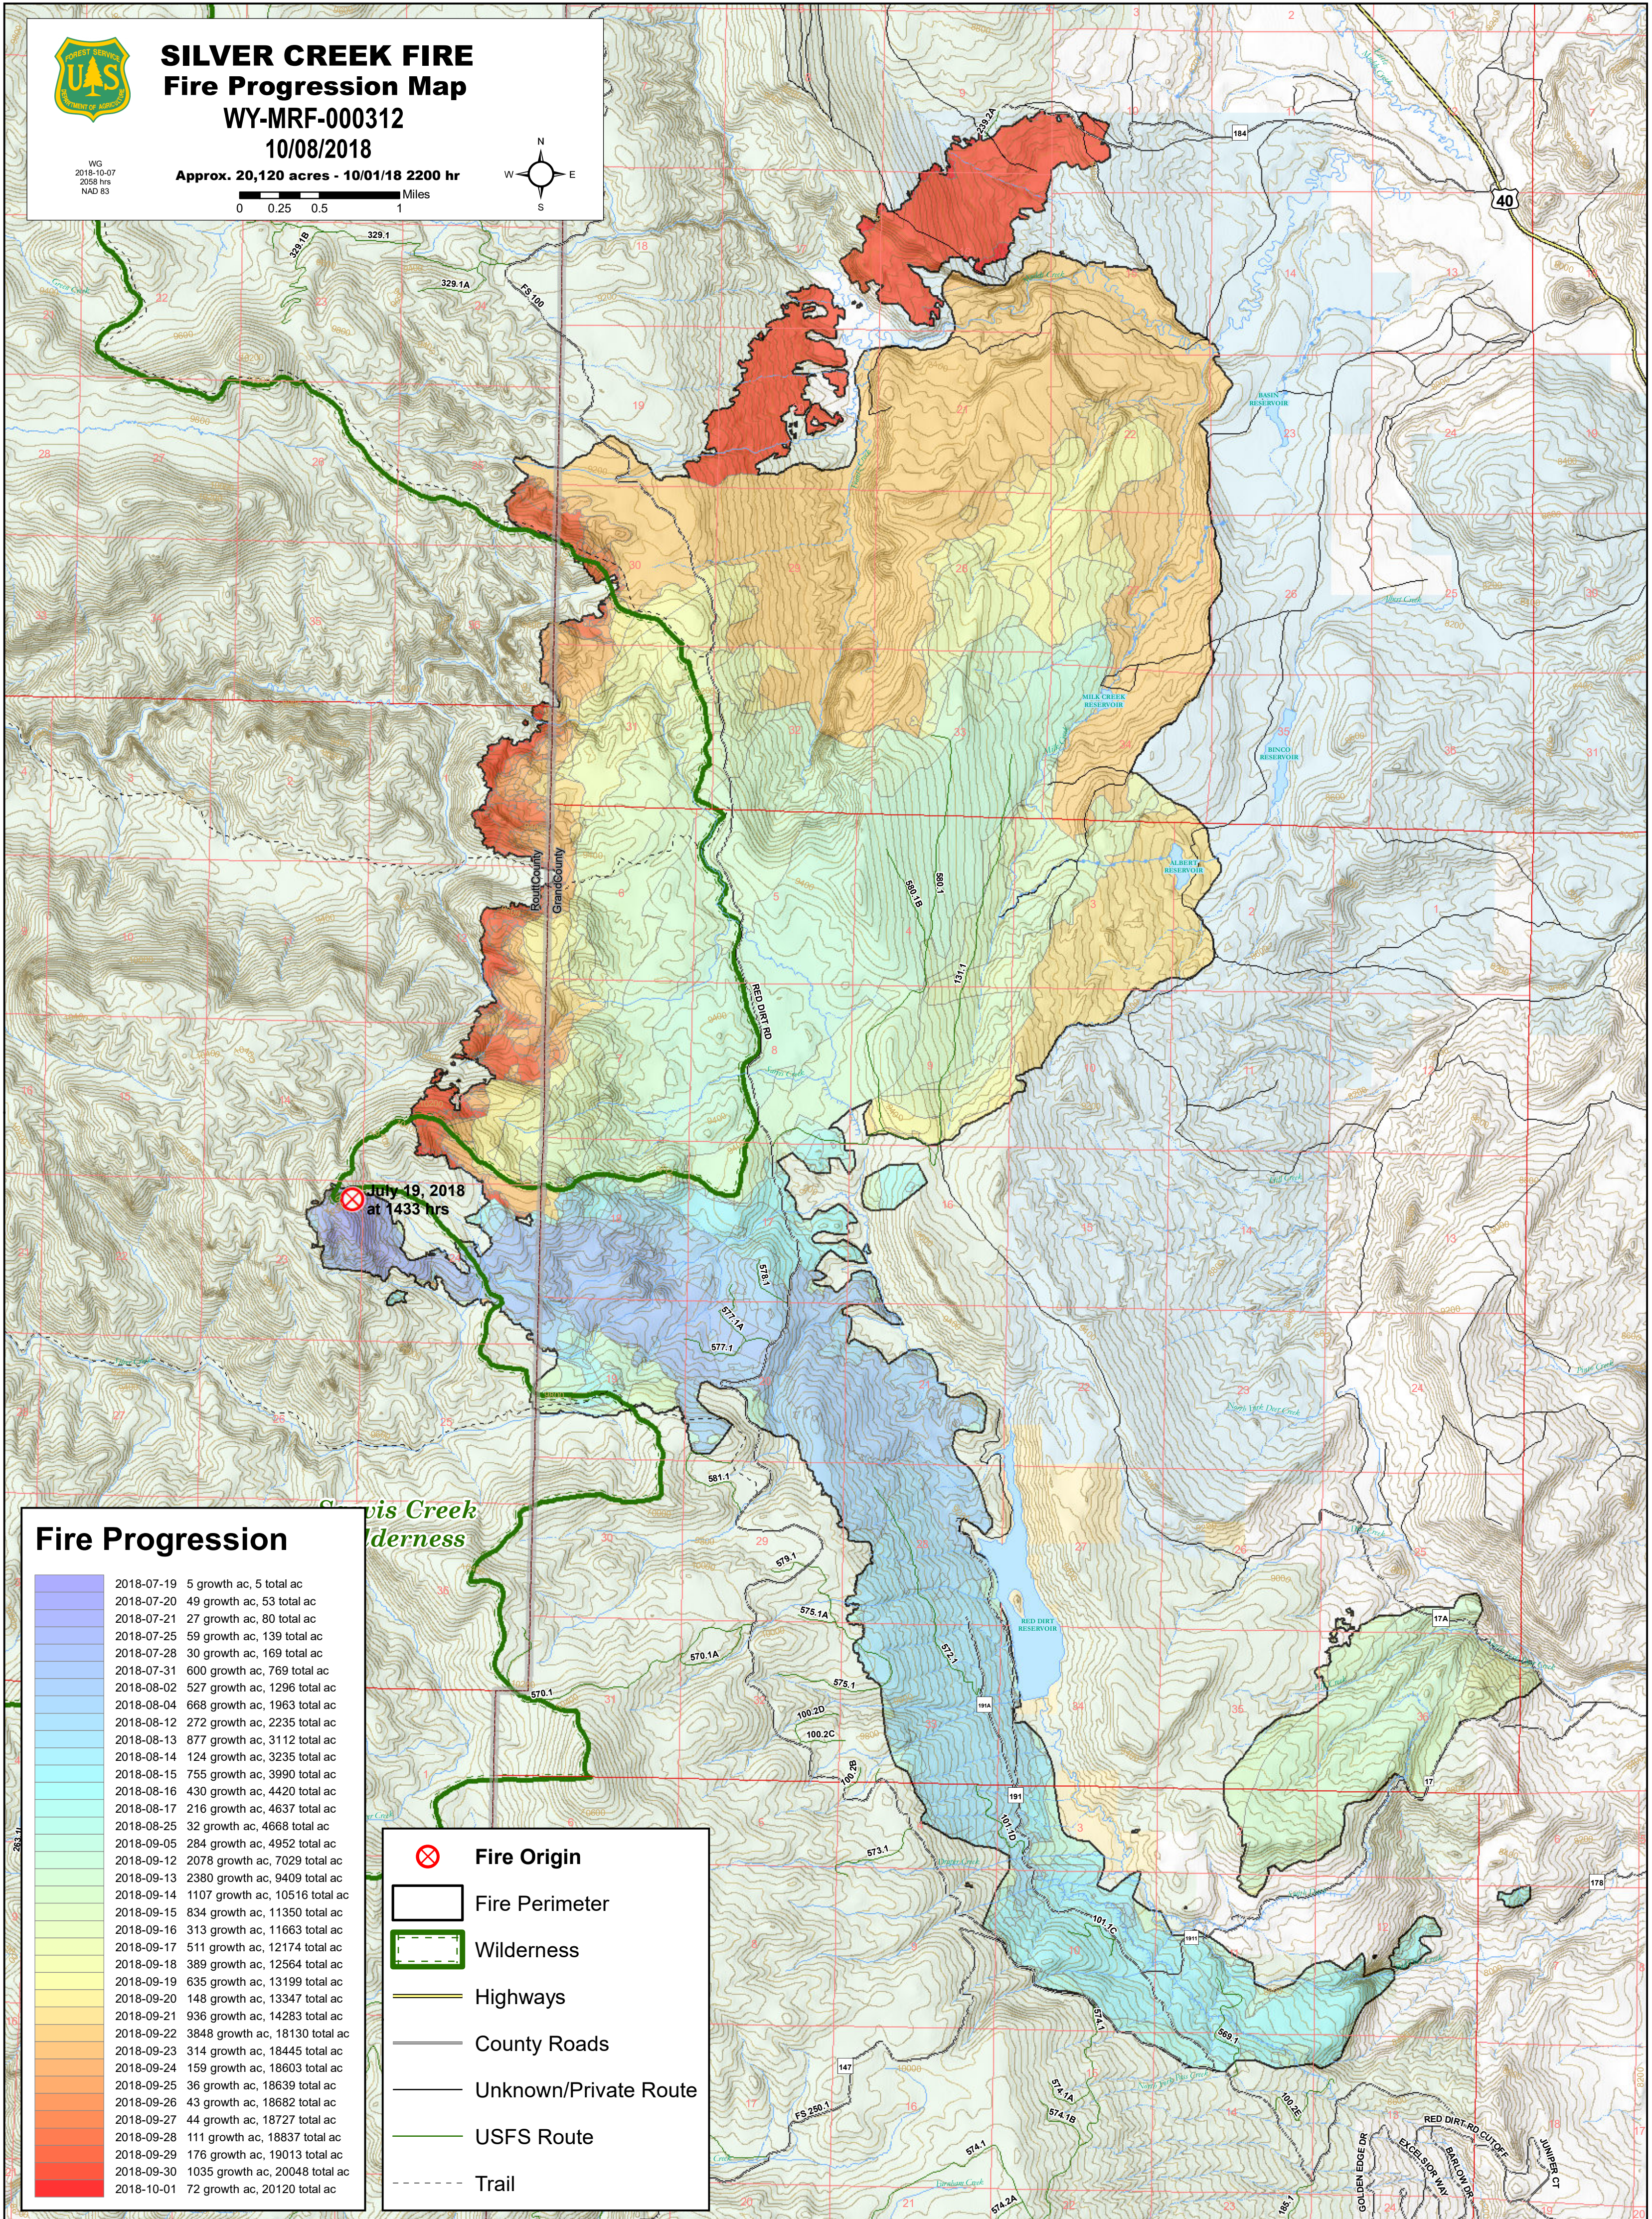

SILVER CREEK FIRE Fire Progression Map

WY-MRF-000312

10/08/2018

Approx. 20,120 acres - 10/01/18 2200 hr

WG
2018-10-07
2058 hrs
NAD 83

0 0.25 0.5 1 Miles

Fire Progression

2018-07-19	5 growth ac, 5 total ac
2018-07-20	49 growth ac, 53 total ac
2018-07-21	27 growth ac, 80 total ac
2018-07-25	59 growth ac, 139 total ac
2018-07-28	30 growth ac, 169 total ac
2018-07-31	600 growth ac, 769 total ac
2018-08-02	527 growth ac, 1296 total ac
2018-08-04	668 growth ac, 1963 total ac
2018-08-12	272 growth ac, 2235 total ac
2018-08-13	877 growth ac, 3112 total ac
2018-08-14	124 growth ac, 3235 total ac
2018-08-15	755 growth ac, 3990 total ac
2018-08-16	430 growth ac, 4420 total ac
2018-08-17	216 growth ac, 4637 total ac
2018-08-25	32 growth ac, 4668 total ac
2018-09-05	284 growth ac, 4952 total ac
2018-09-12	2078 growth ac, 7029 total ac
2018-09-13	2380 growth ac, 9409 total ac
2018-09-14	1107 growth ac, 10516 total ac
2018-09-15	834 growth ac, 11350 total ac
2018-09-16	313 growth ac, 11663 total ac
2018-09-17	511 growth ac, 12174 total ac
2018-09-18	389 growth ac, 12564 total ac
2018-09-19	635 growth ac, 13199 total ac
2018-09-20	148 growth ac, 13347 total ac
2018-09-21	936 growth ac, 14283 total ac
2018-09-22	3848 growth ac, 18130 total ac
2018-09-23	314 growth ac, 18445 total ac
2018-09-24	159 growth ac, 18603 total ac
2018-09-25	36 growth ac, 18639 total ac
2018-09-26	43 growth ac, 18682 total ac
2018-09-27	44 growth ac, 18727 total ac
2018-09-28	111 growth ac, 18837 total ac
2018-09-29	176 growth ac, 19013 total ac
2018-09-30	1035 growth ac, 20048 total ac
2018-10-01	72 growth ac, 20120 total ac

- Fire Origin
- Fire Perimeter
- Wilderness
- Highways
- County Roads
- Unknown/Private Route
- USFS Route
- Trail