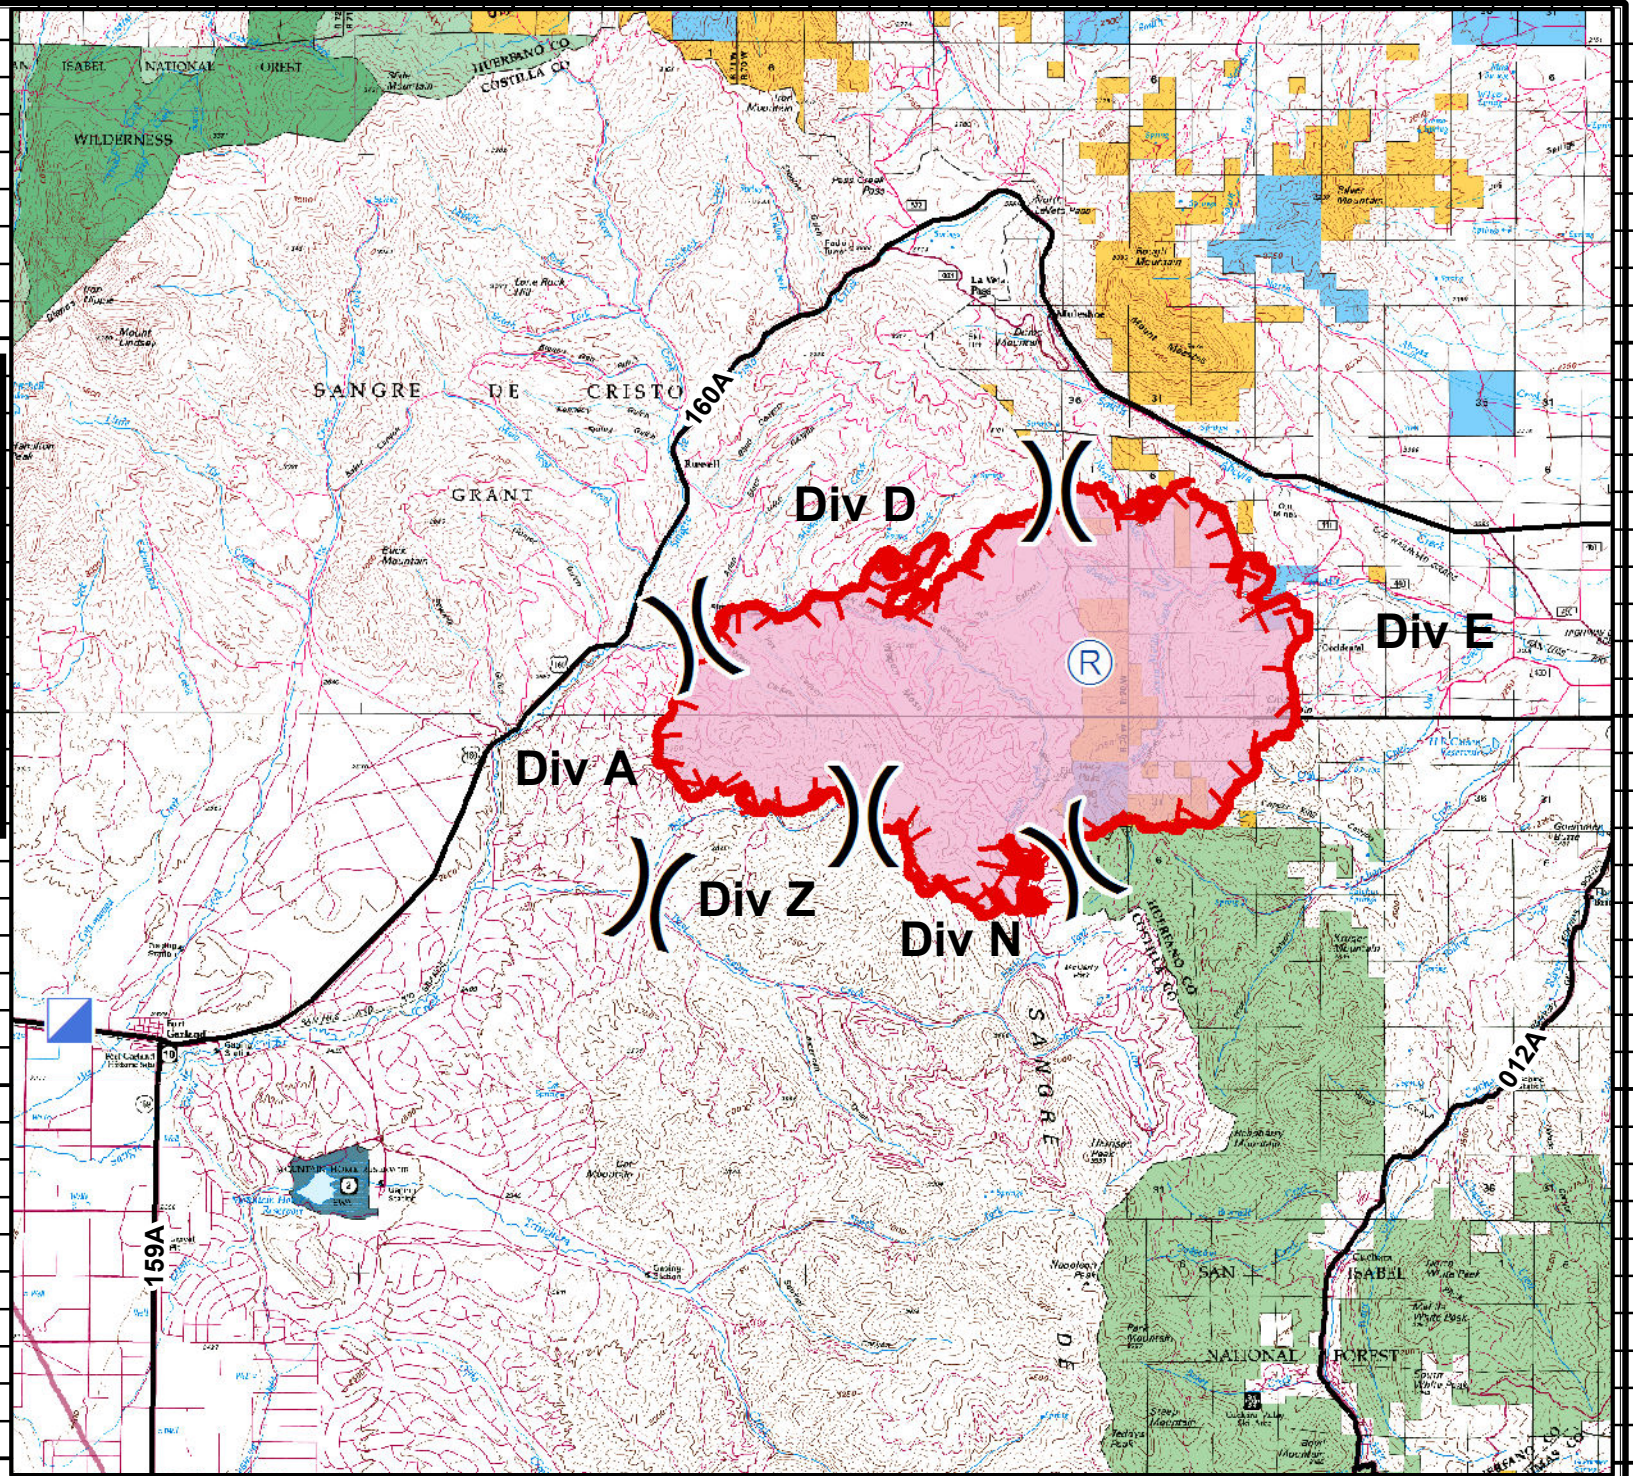

# TRANSPORTATION

Spring  
CO-CTX-001266  
NAD 83  
6/29/2018

 Incident Command Post

 Repeater

 Division Break

 Highways  
 Uncontrolled Fire Edge  
 Wildfire Daily Fire Perimeter

Miles

0 2 4

swempen  
June 28, 2018  
2400 Hours

105°25'W

105°20'W

105°15'W

105°10'W

105°5'W

37°35'N

37°30'N

37°25'N

37°20'N