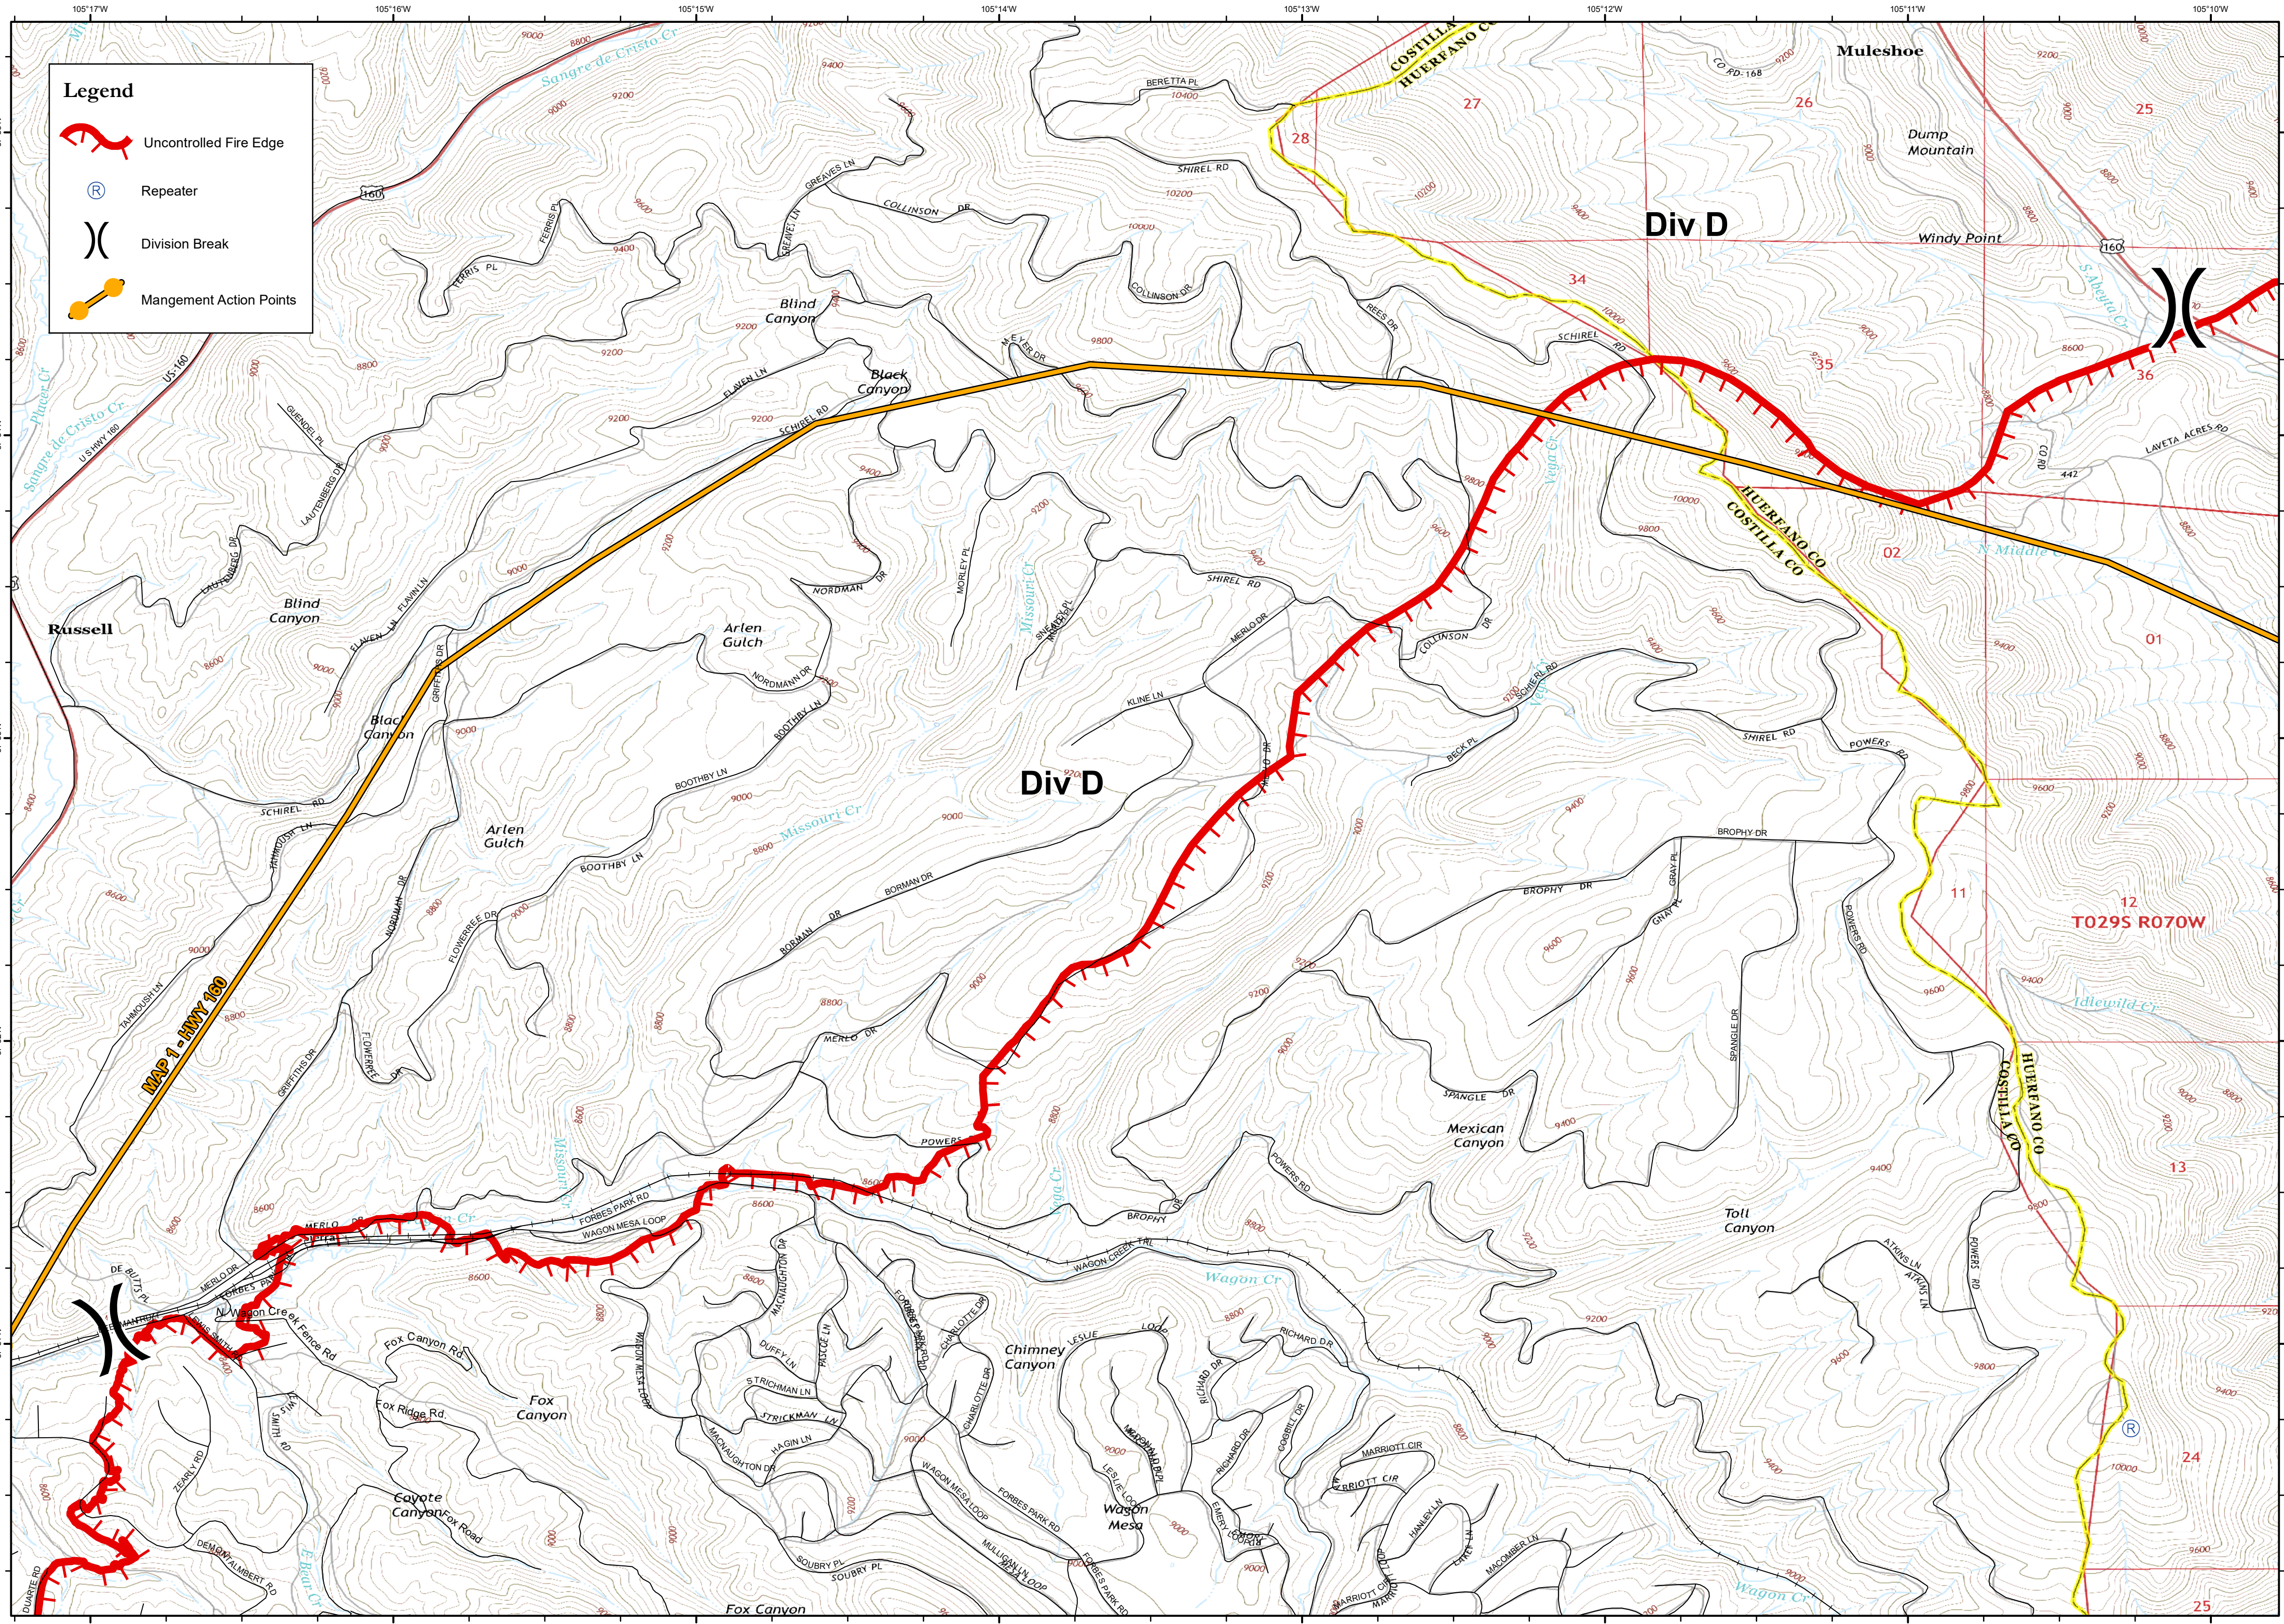

Ops Field Map - 6/29/2018 - 2228 hrs

Legend

- Uncontrolled Fire Edge
- Repeater
- Division Break
- Mangement Action Points

Spring Creek Fire - COCTX-1266 - Field Map
Division D

June 30, 2018 - Day Shift
 Approx. 33,956 acres as of 6/29/18 @ 1500 hrs

Datum: NAD 83
 DHammond
 6/29/2018 - 2228 hrs