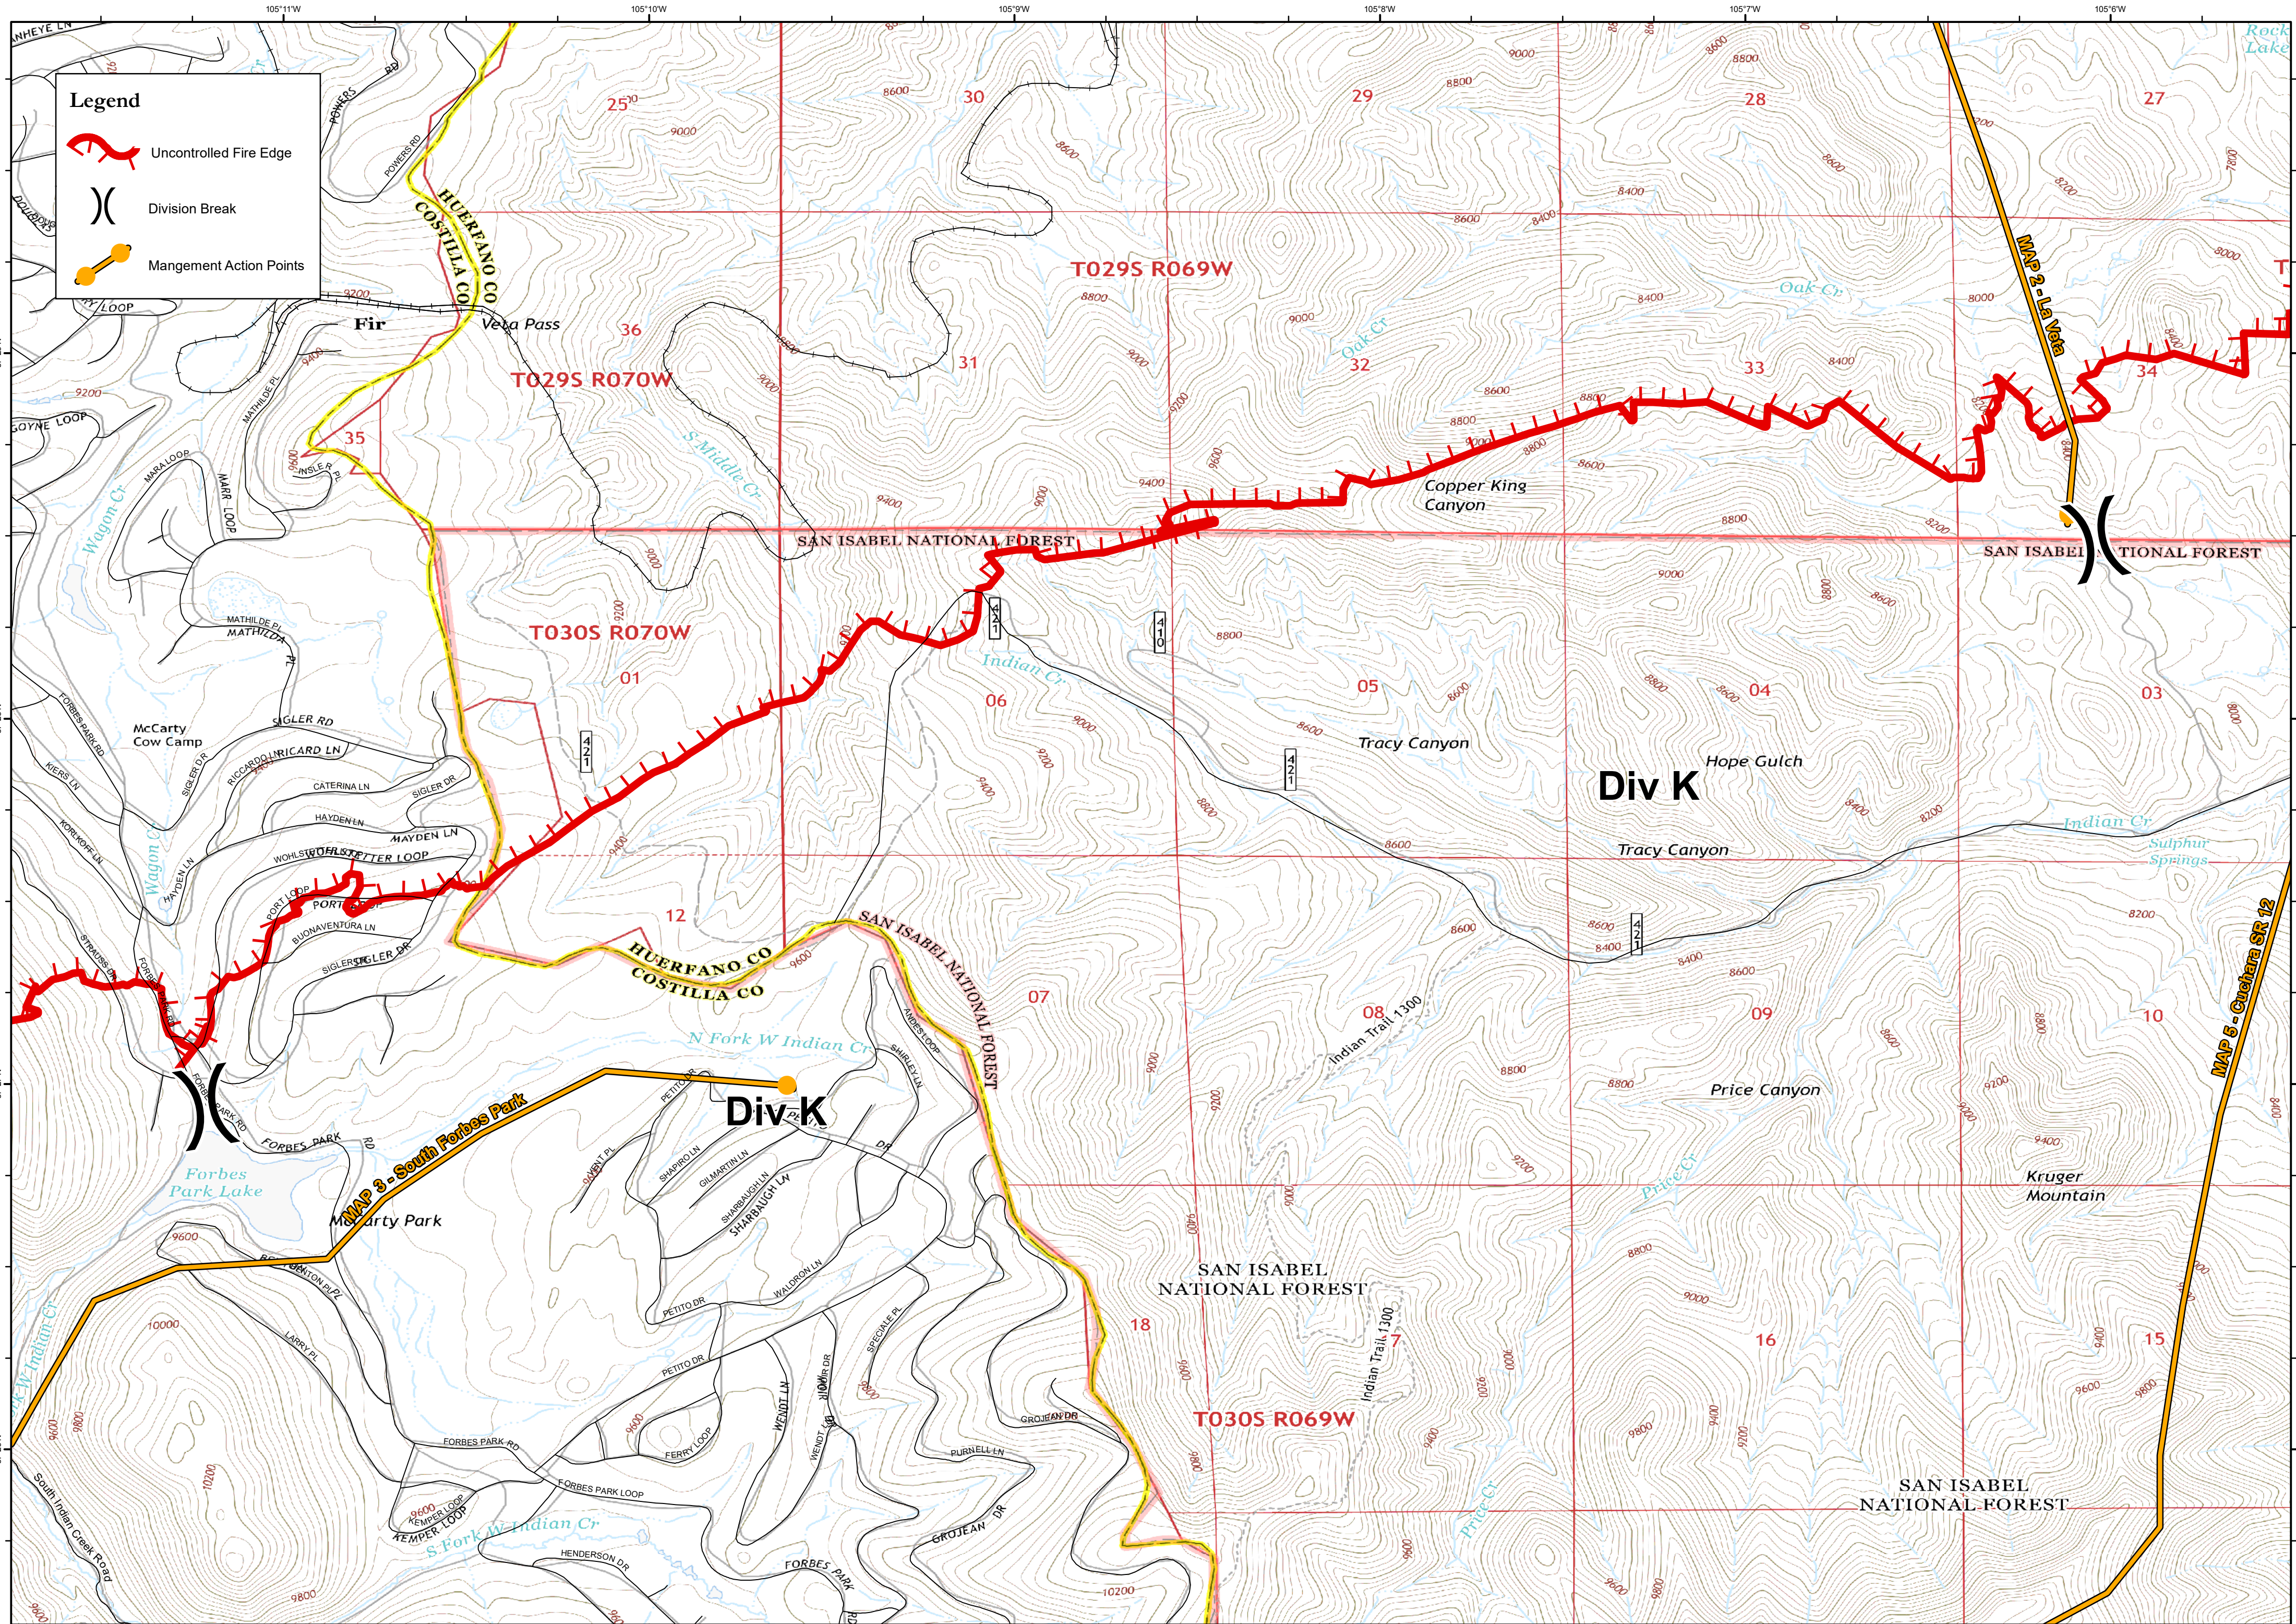

Legend

- Uncontrolled Fire Edge
- Division Break
- Mangement Action Points

Spring Creek Fire - COCTX-1266 - Field Map

Division K

June 30, 2018 - Day Shift
Approx. 33,956 acres as of 6/29/18 @ 1500 hrs

Datum: NAD 83
DHammond
6/29/2018 - 2238 hrs