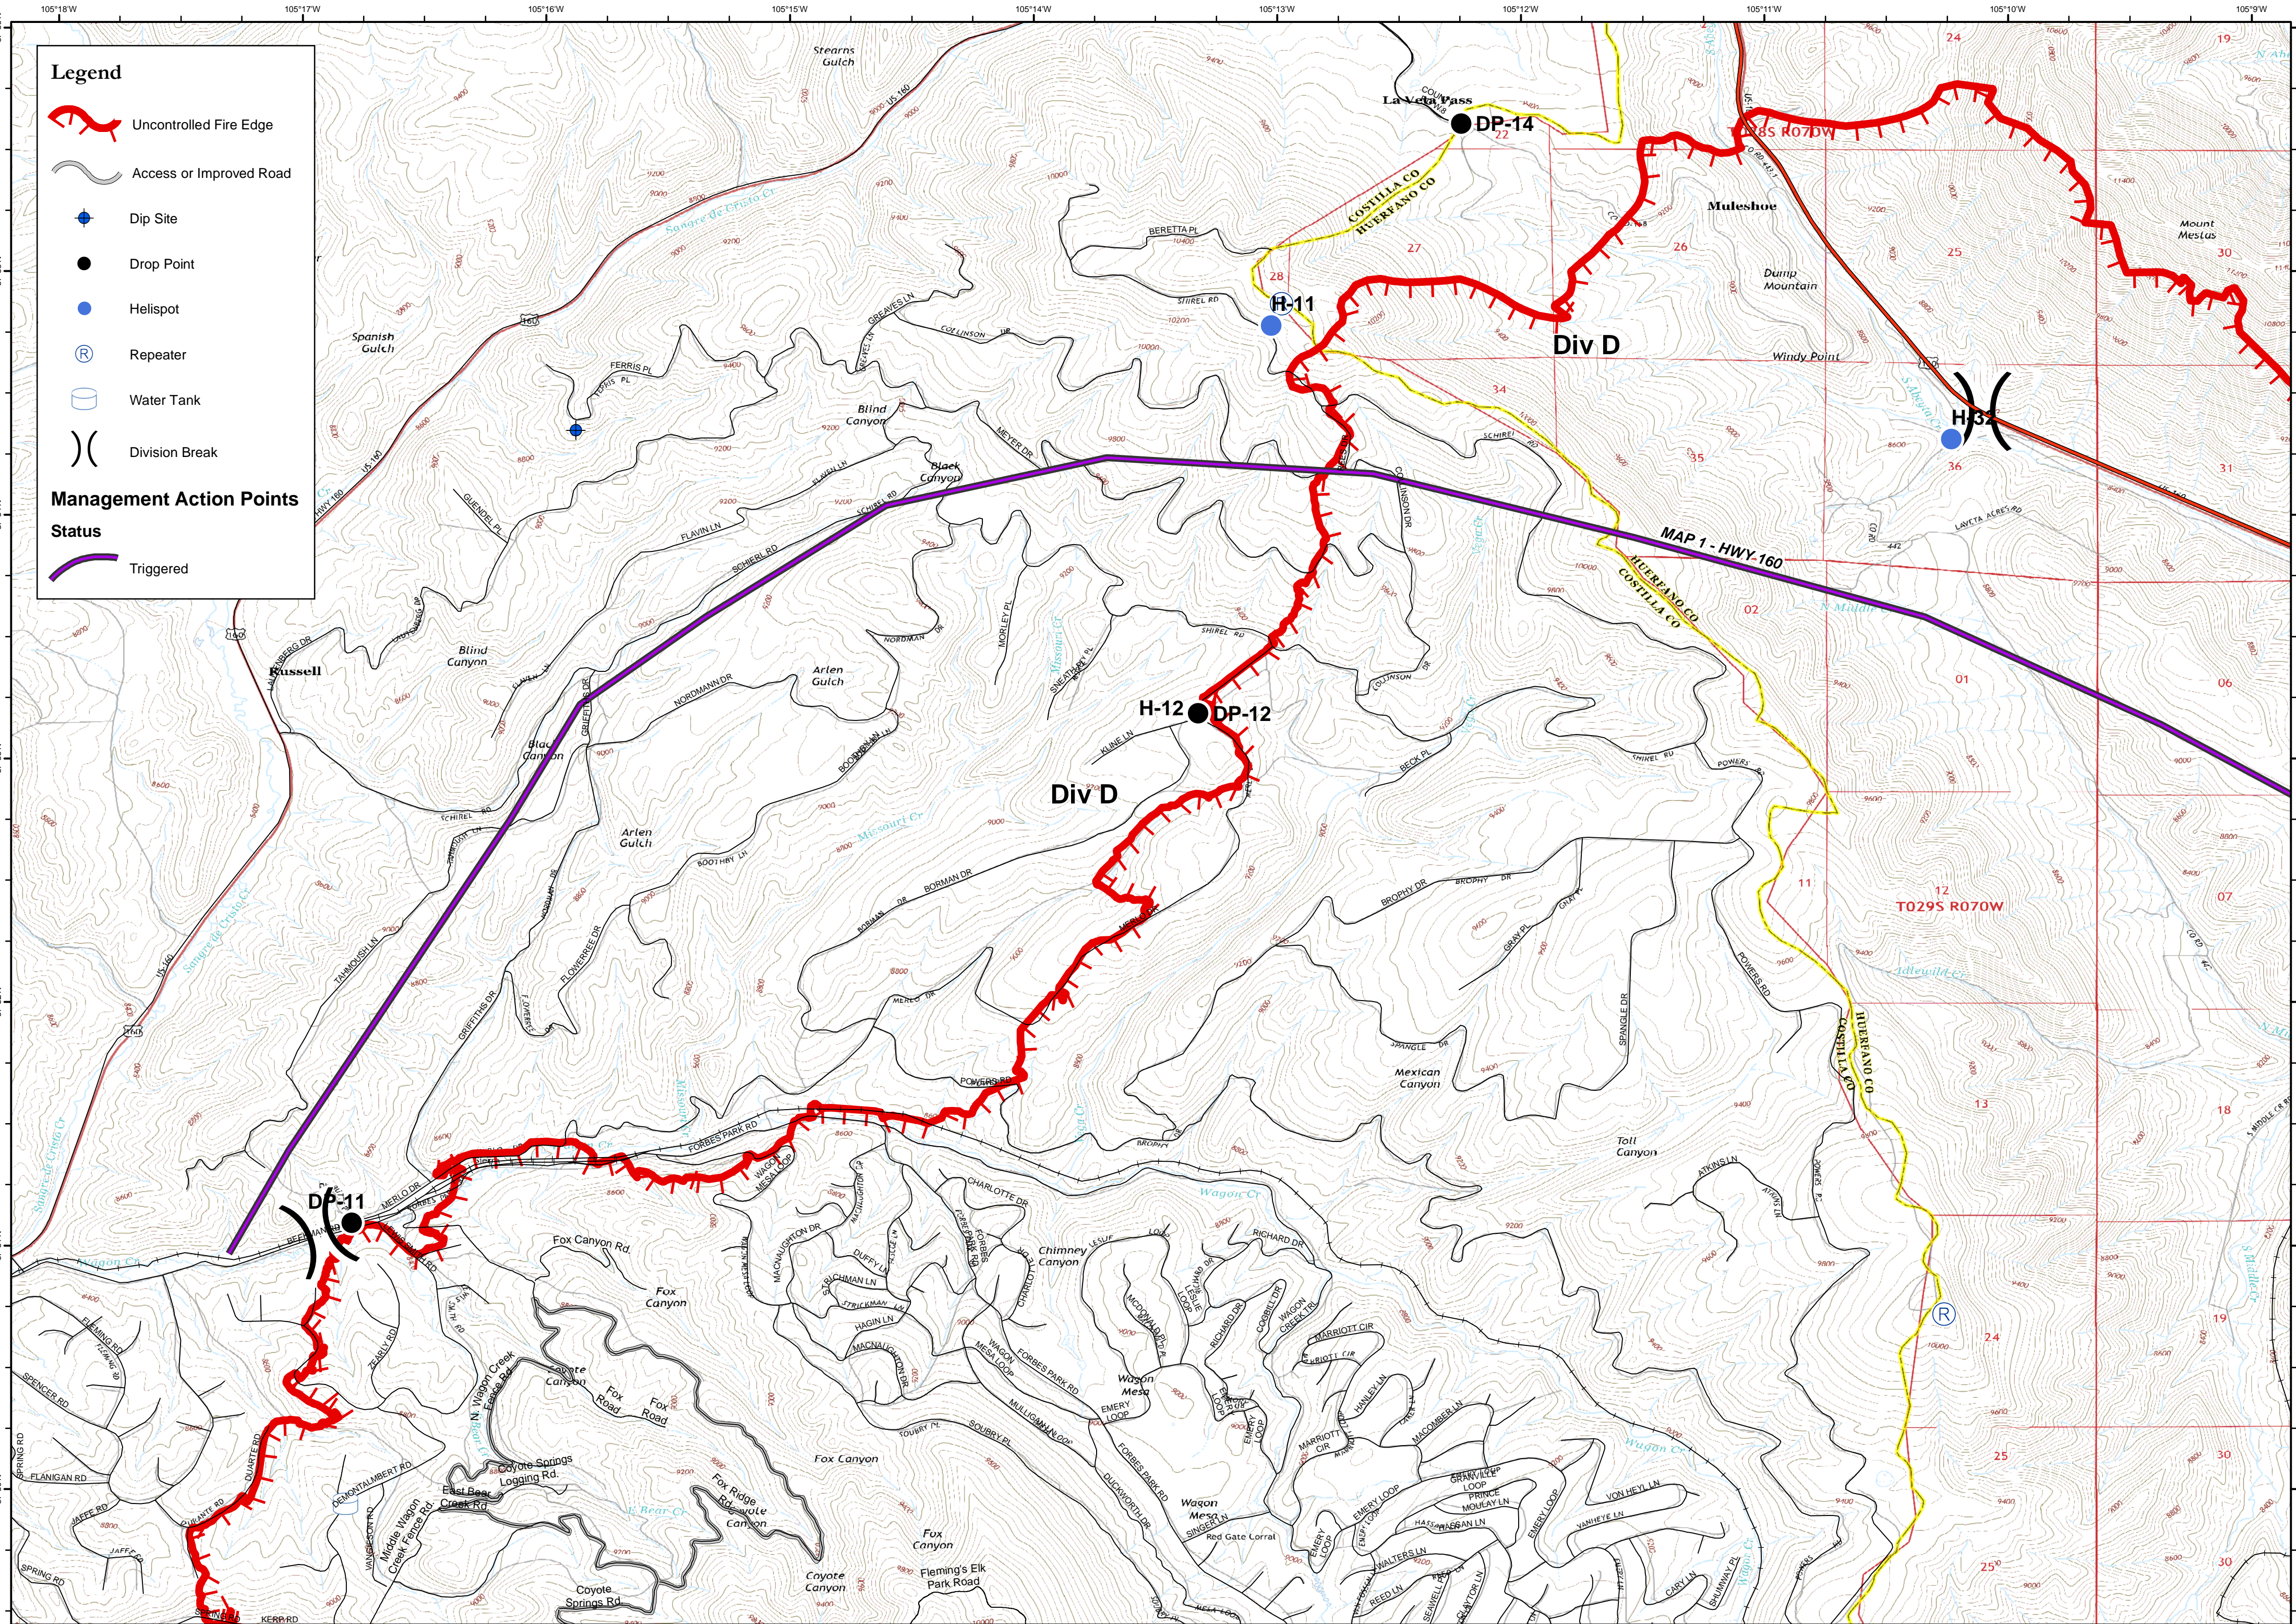

Legend

- Uncontrolled Fire Edge
- Access or Improved Road
- Dip Site
- Drop Point
- Helispot
- Repeater
- Water Tank
- Division Break

Management Action Points

- Status**
- Triggered

Spring Creek Fire - COCTX-1266 - Field Map
Division D

July 1, 2018 - Day Shift
Approx. 41,292 acres as of 6/30/18 @ 1256 hrs

Datum: NAD 83
DHammond
6/30/2018 - 2058 hrs