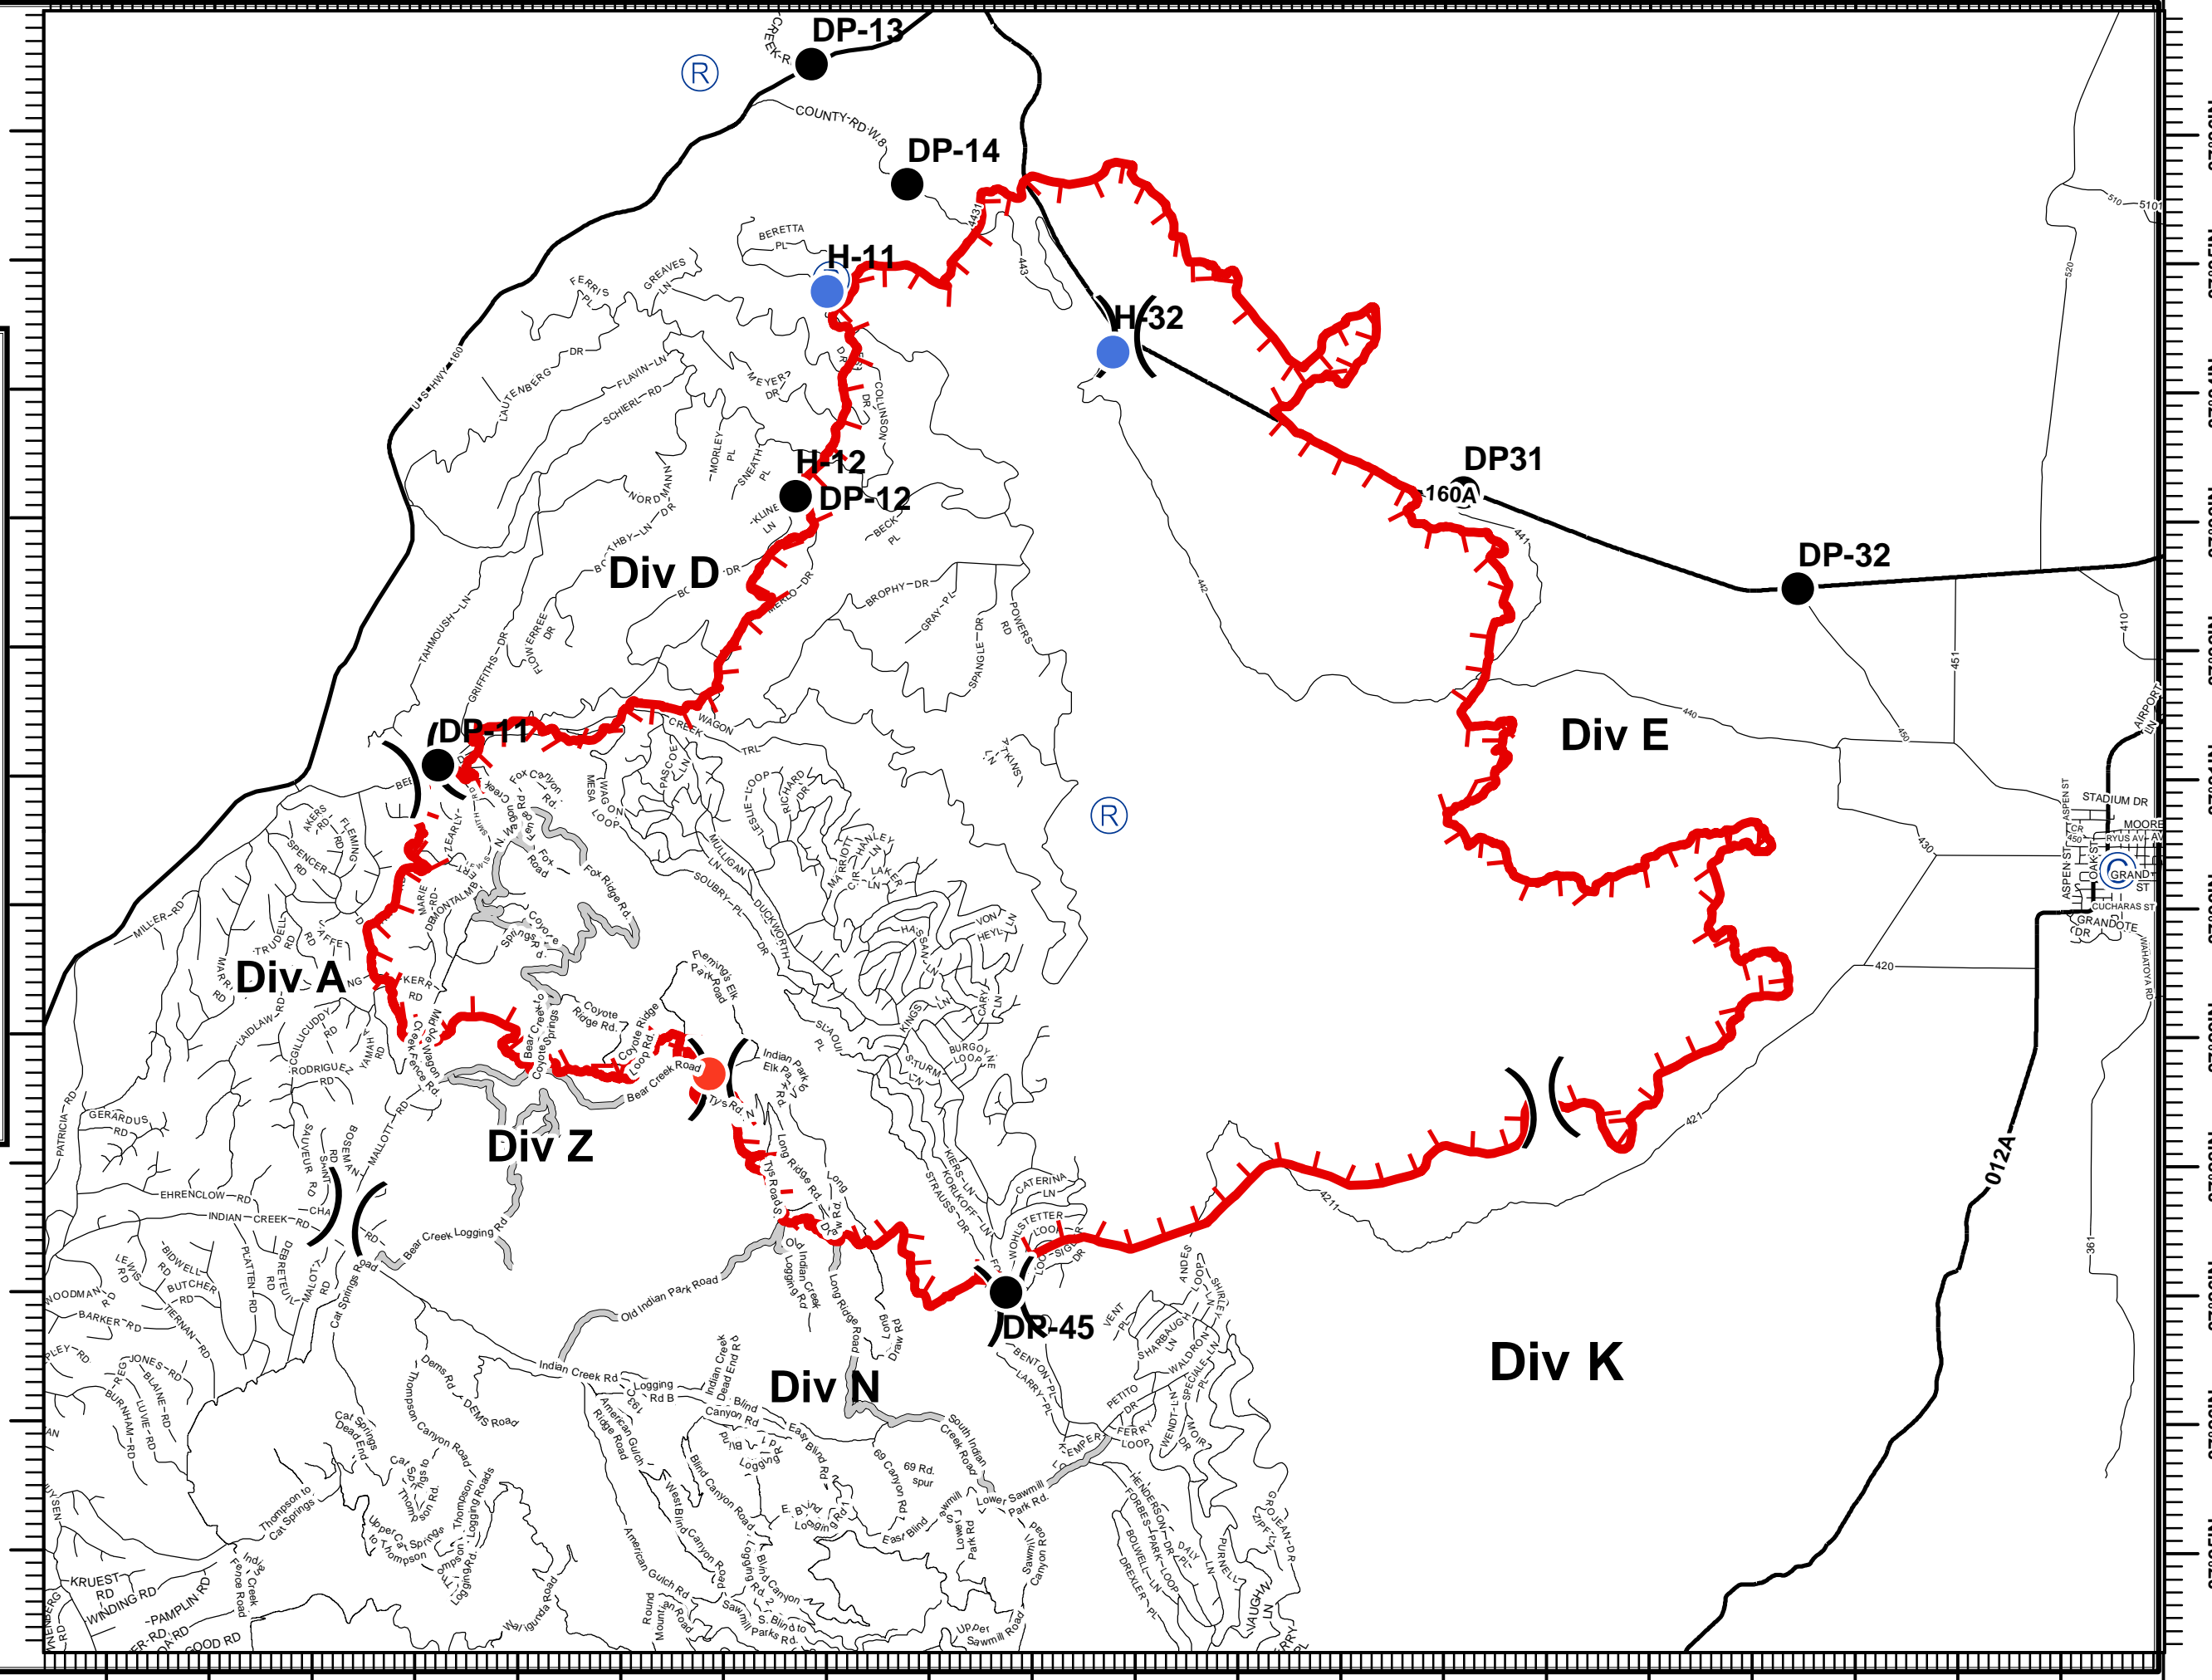

# TRANSPORTATION

Spring Creek  
CO-CTX-001266  
NAD 83  
07/01/2018

- Camp
- Drop Point
- Helispot
- Hot Spot
- Repeater
- Division Break

**ROAD CLASS**

- LOCAL
- SECONDARY
- PRIMARY
- Uncontrolled Fire Edge
- Access or Improved Road

Miles

swempen  
June 30, 2018  
2100 Hours

# TRANSPORTATION

Spring Creek  
CO-CTX-001266  
NAD 07/01/2018

-  Camp
-  Drop Point
-  Helibase
-  Helispot
-  Hot Spot
-  Incident Command Post
-  Repeater
-  Division Break
-  Highways
-  Uncontrolled Fire Edge
-  Access or Improved Road

Miles

swempen  
2100 Hours