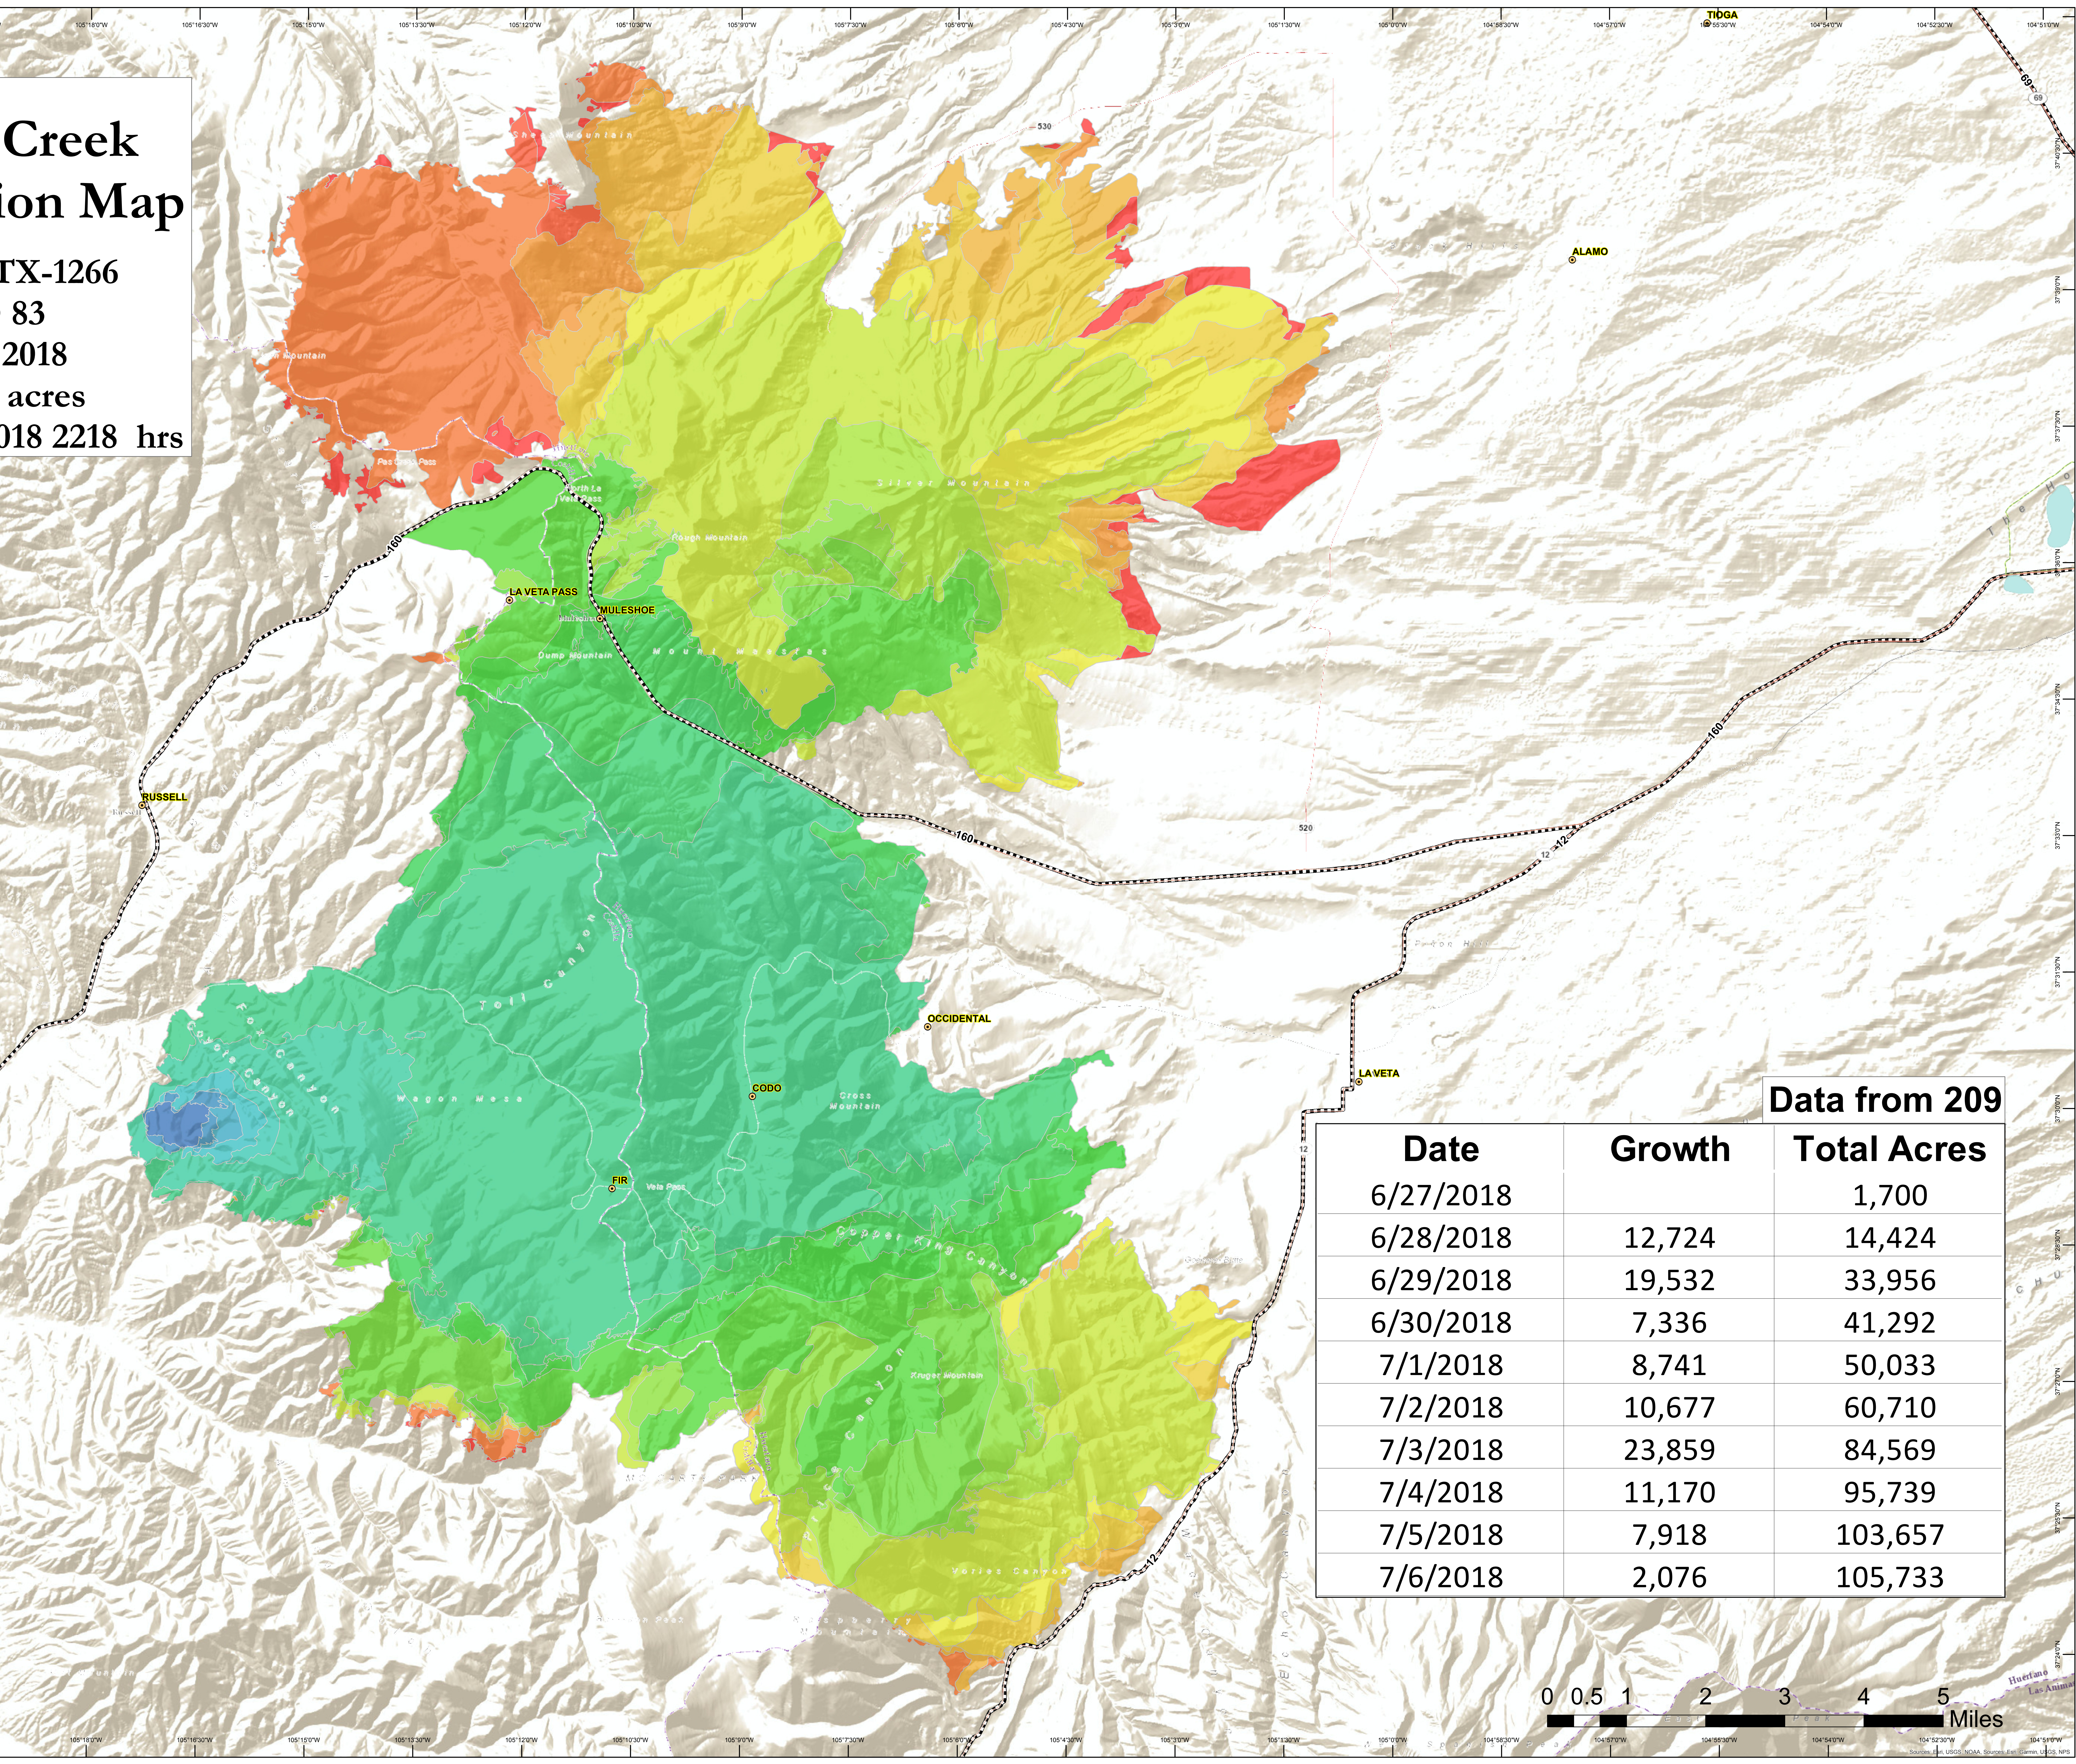

# Spring Creek Progression Map

CO-COCTX-1266

NAD 83

July 7, 2018

105,733 acres

as of 07/05/2018 2218 hrs

Data from 209

Date	Growth	Total Acres
6/27/2018		1,700
6/28/2018	12,724	14,424
6/29/2018	19,532	33,956
6/30/2018	7,336	41,292
7/1/2018	8,741	50,033
7/2/2018	10,677	60,710
7/3/2018	23,859	84,569
7/4/2018	11,170	95,739
7/5/2018	7,918	103,657
7/6/2018	2,076	105,733