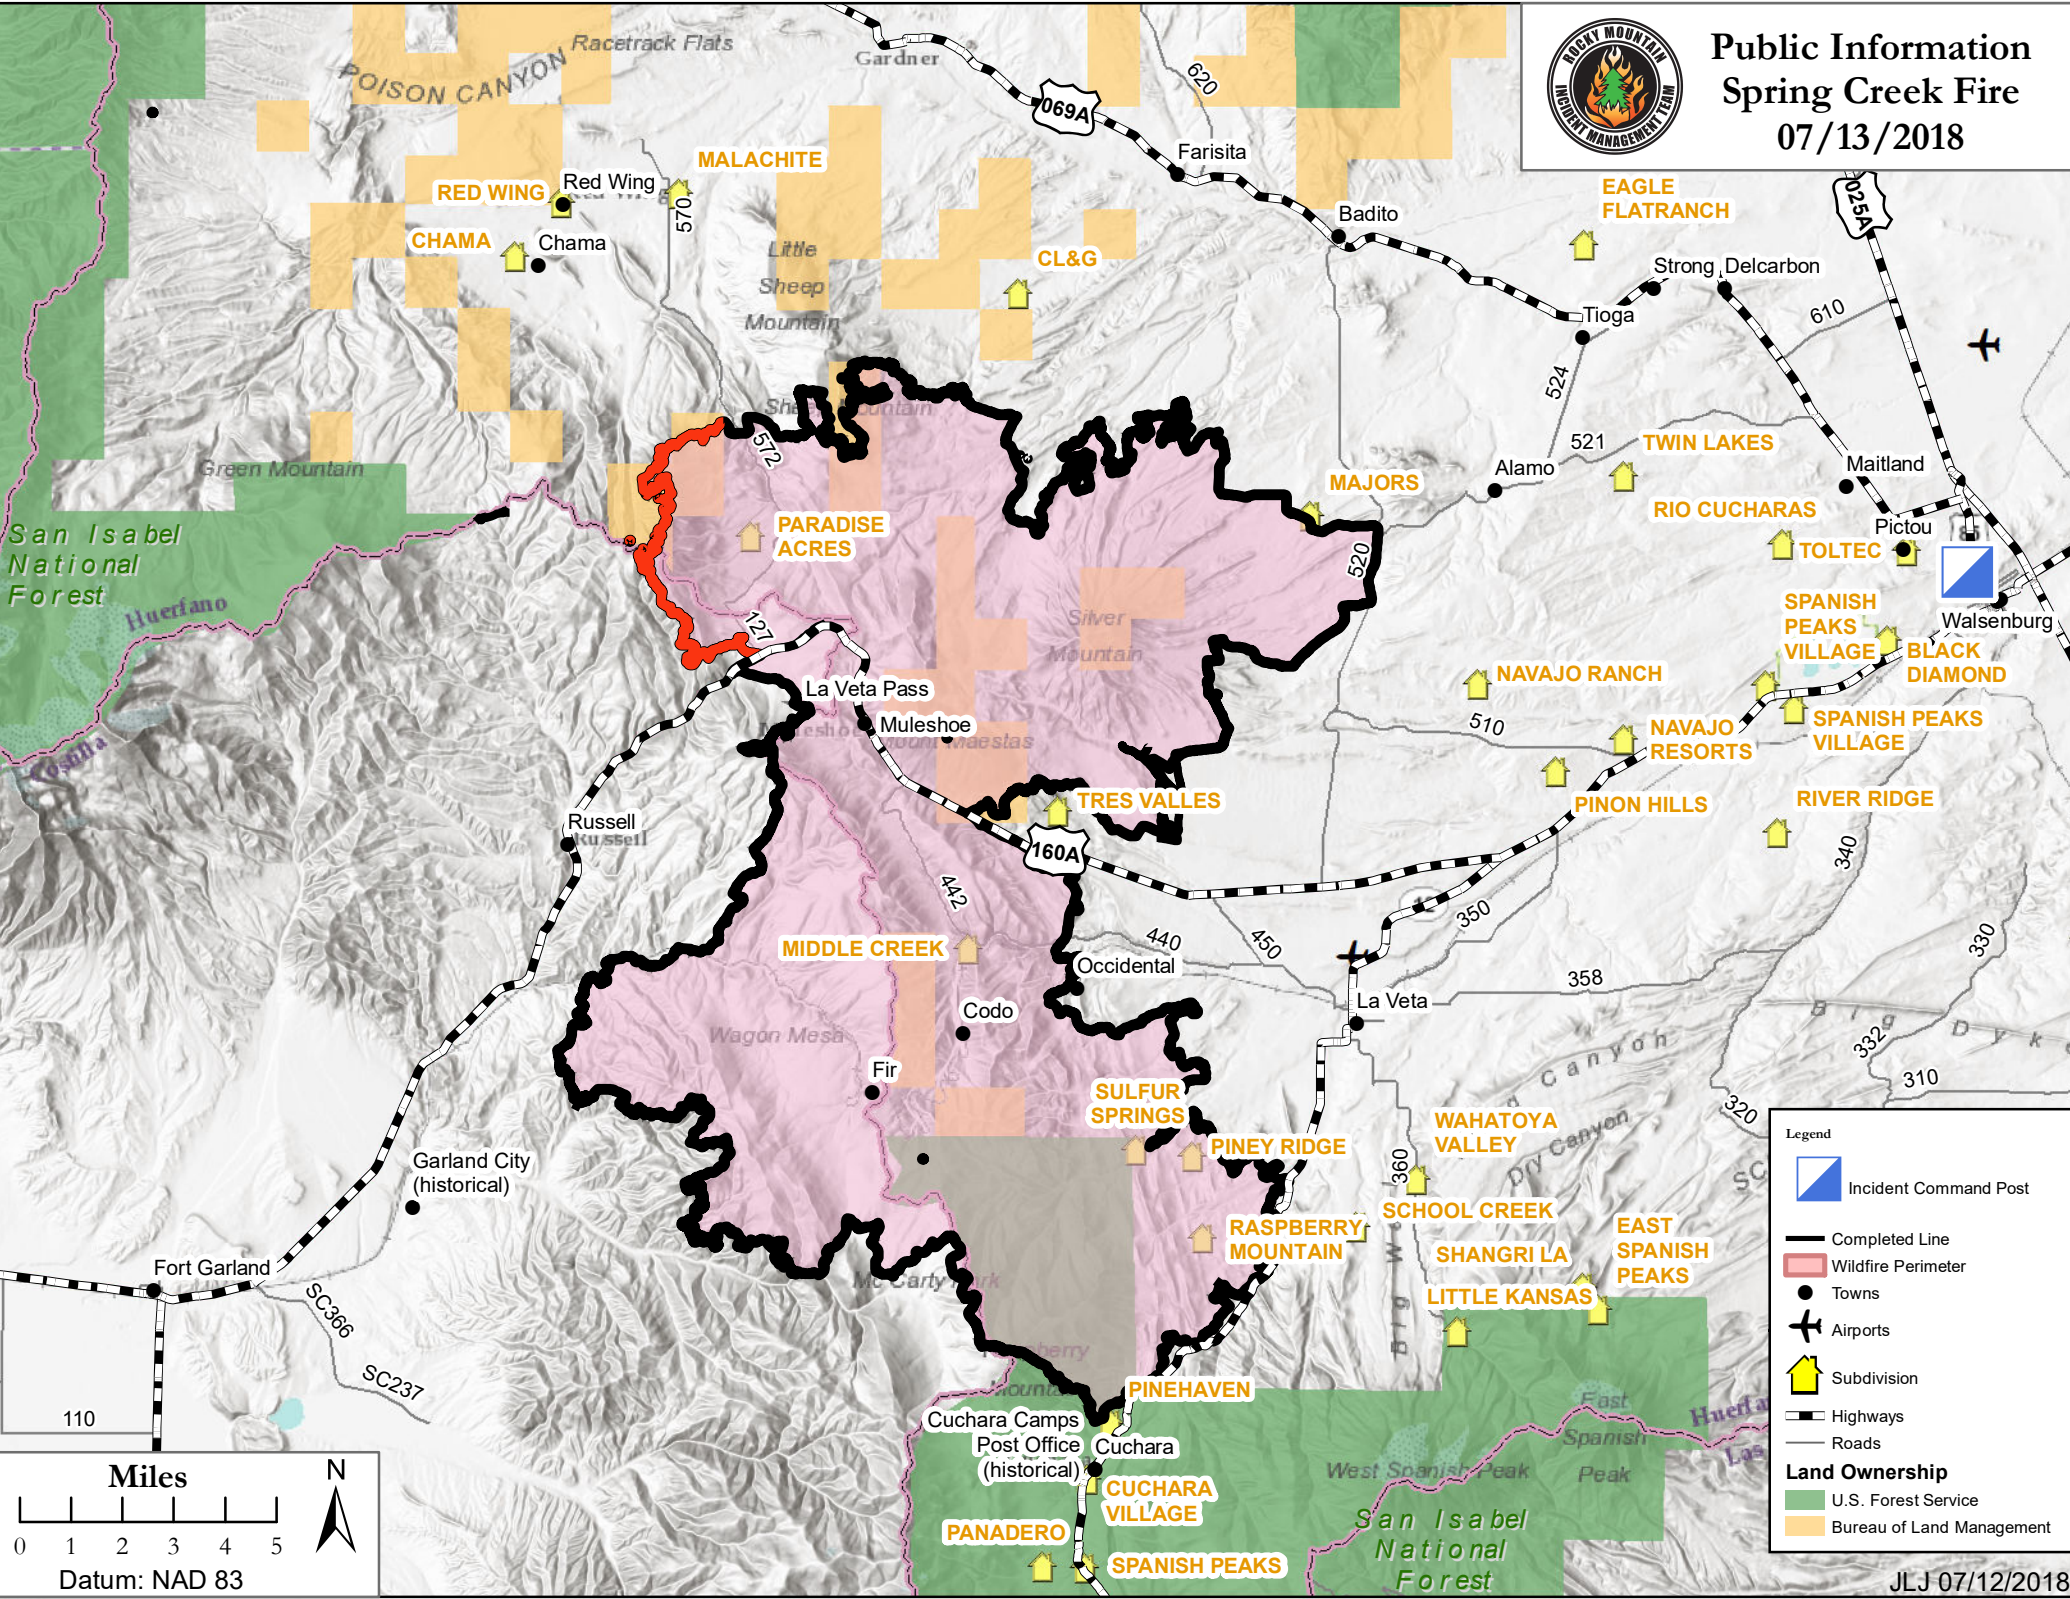

Public Information Spring Creek Fire 07/13/2018

Legend

- Incident Command Post
- Completed Line
- Wildfire Perimeter
- Towns
- Airports
- Subdivision
- Highways
- Roads

Land Ownership

- U.S. Forest Service
- Bureau of Land Management