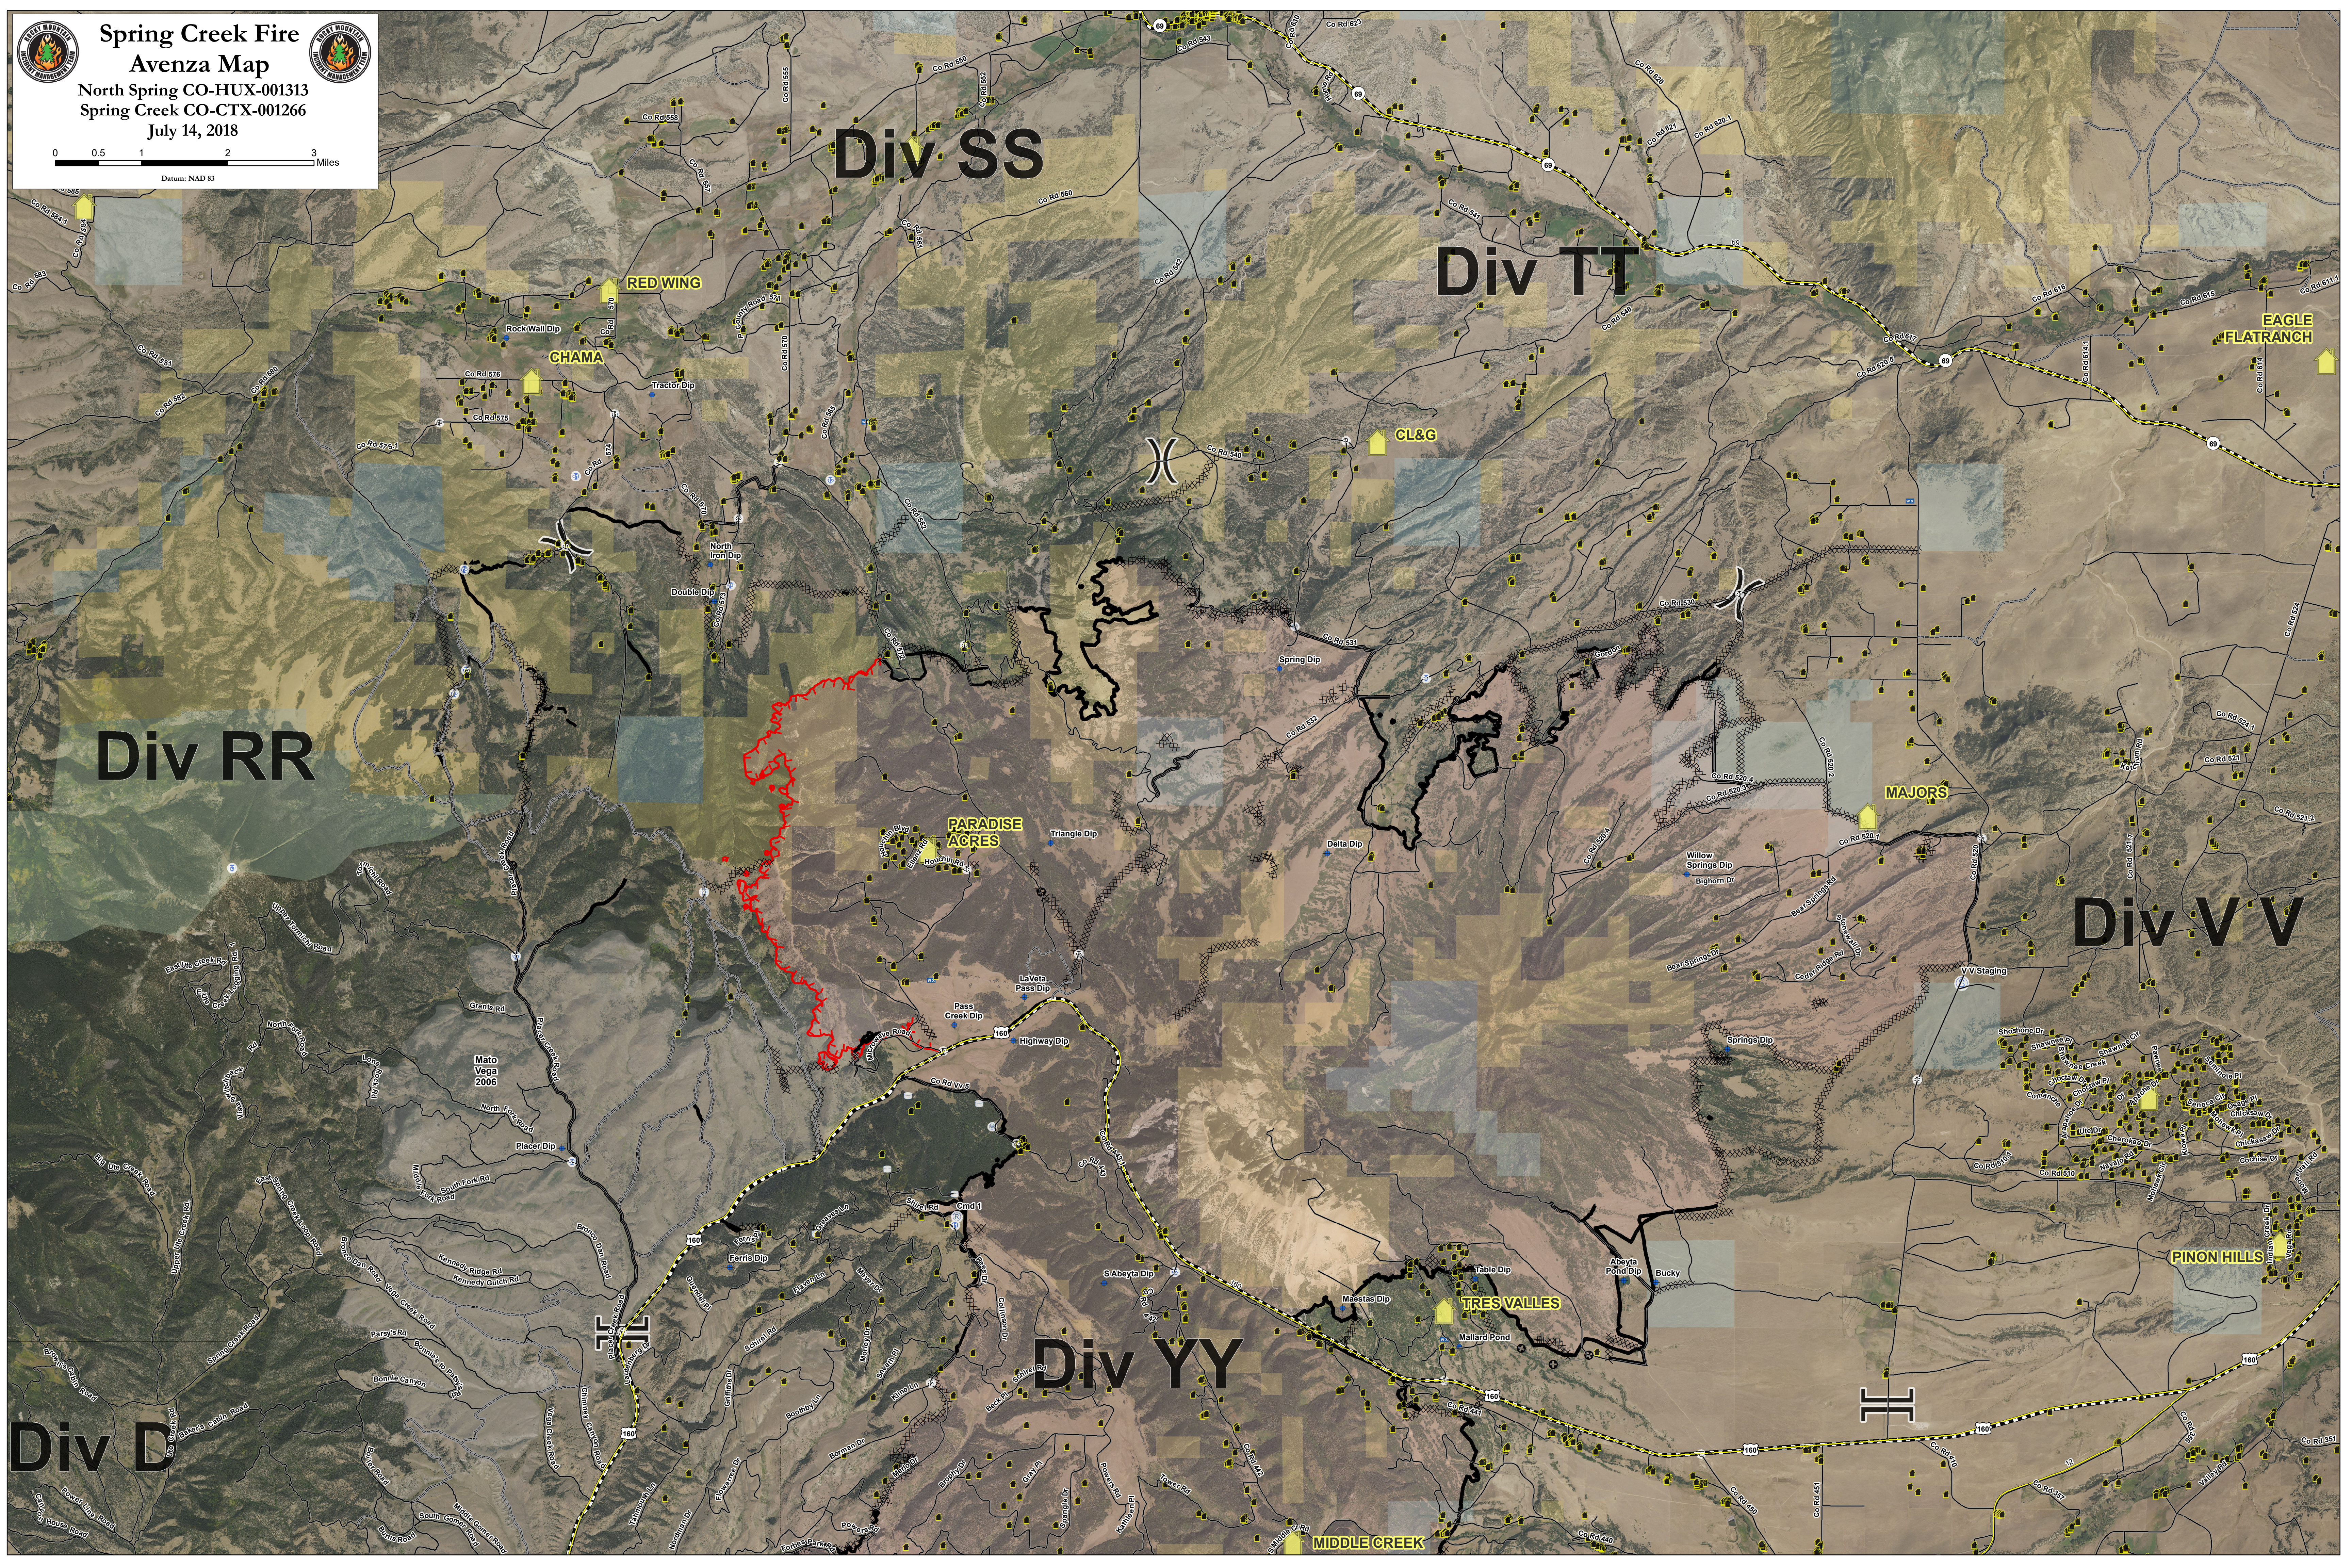

Spring Creek Fire
Avenza Map
 North Spring CO-HUX-001313
 Spring Creek CO-CTX-001266
 July 14, 2018

Datum: NAD 83

Div SS

Div TT

Div RR

Div VV

Div YY

Div D

RED WING

CHAMA

CL&G

PARADISE ACRES

MAJORS

TRES VALLES

PINON HILLS

MIDDLE CREEK

EAGLE FLATRANCH

Mato Vega 2006