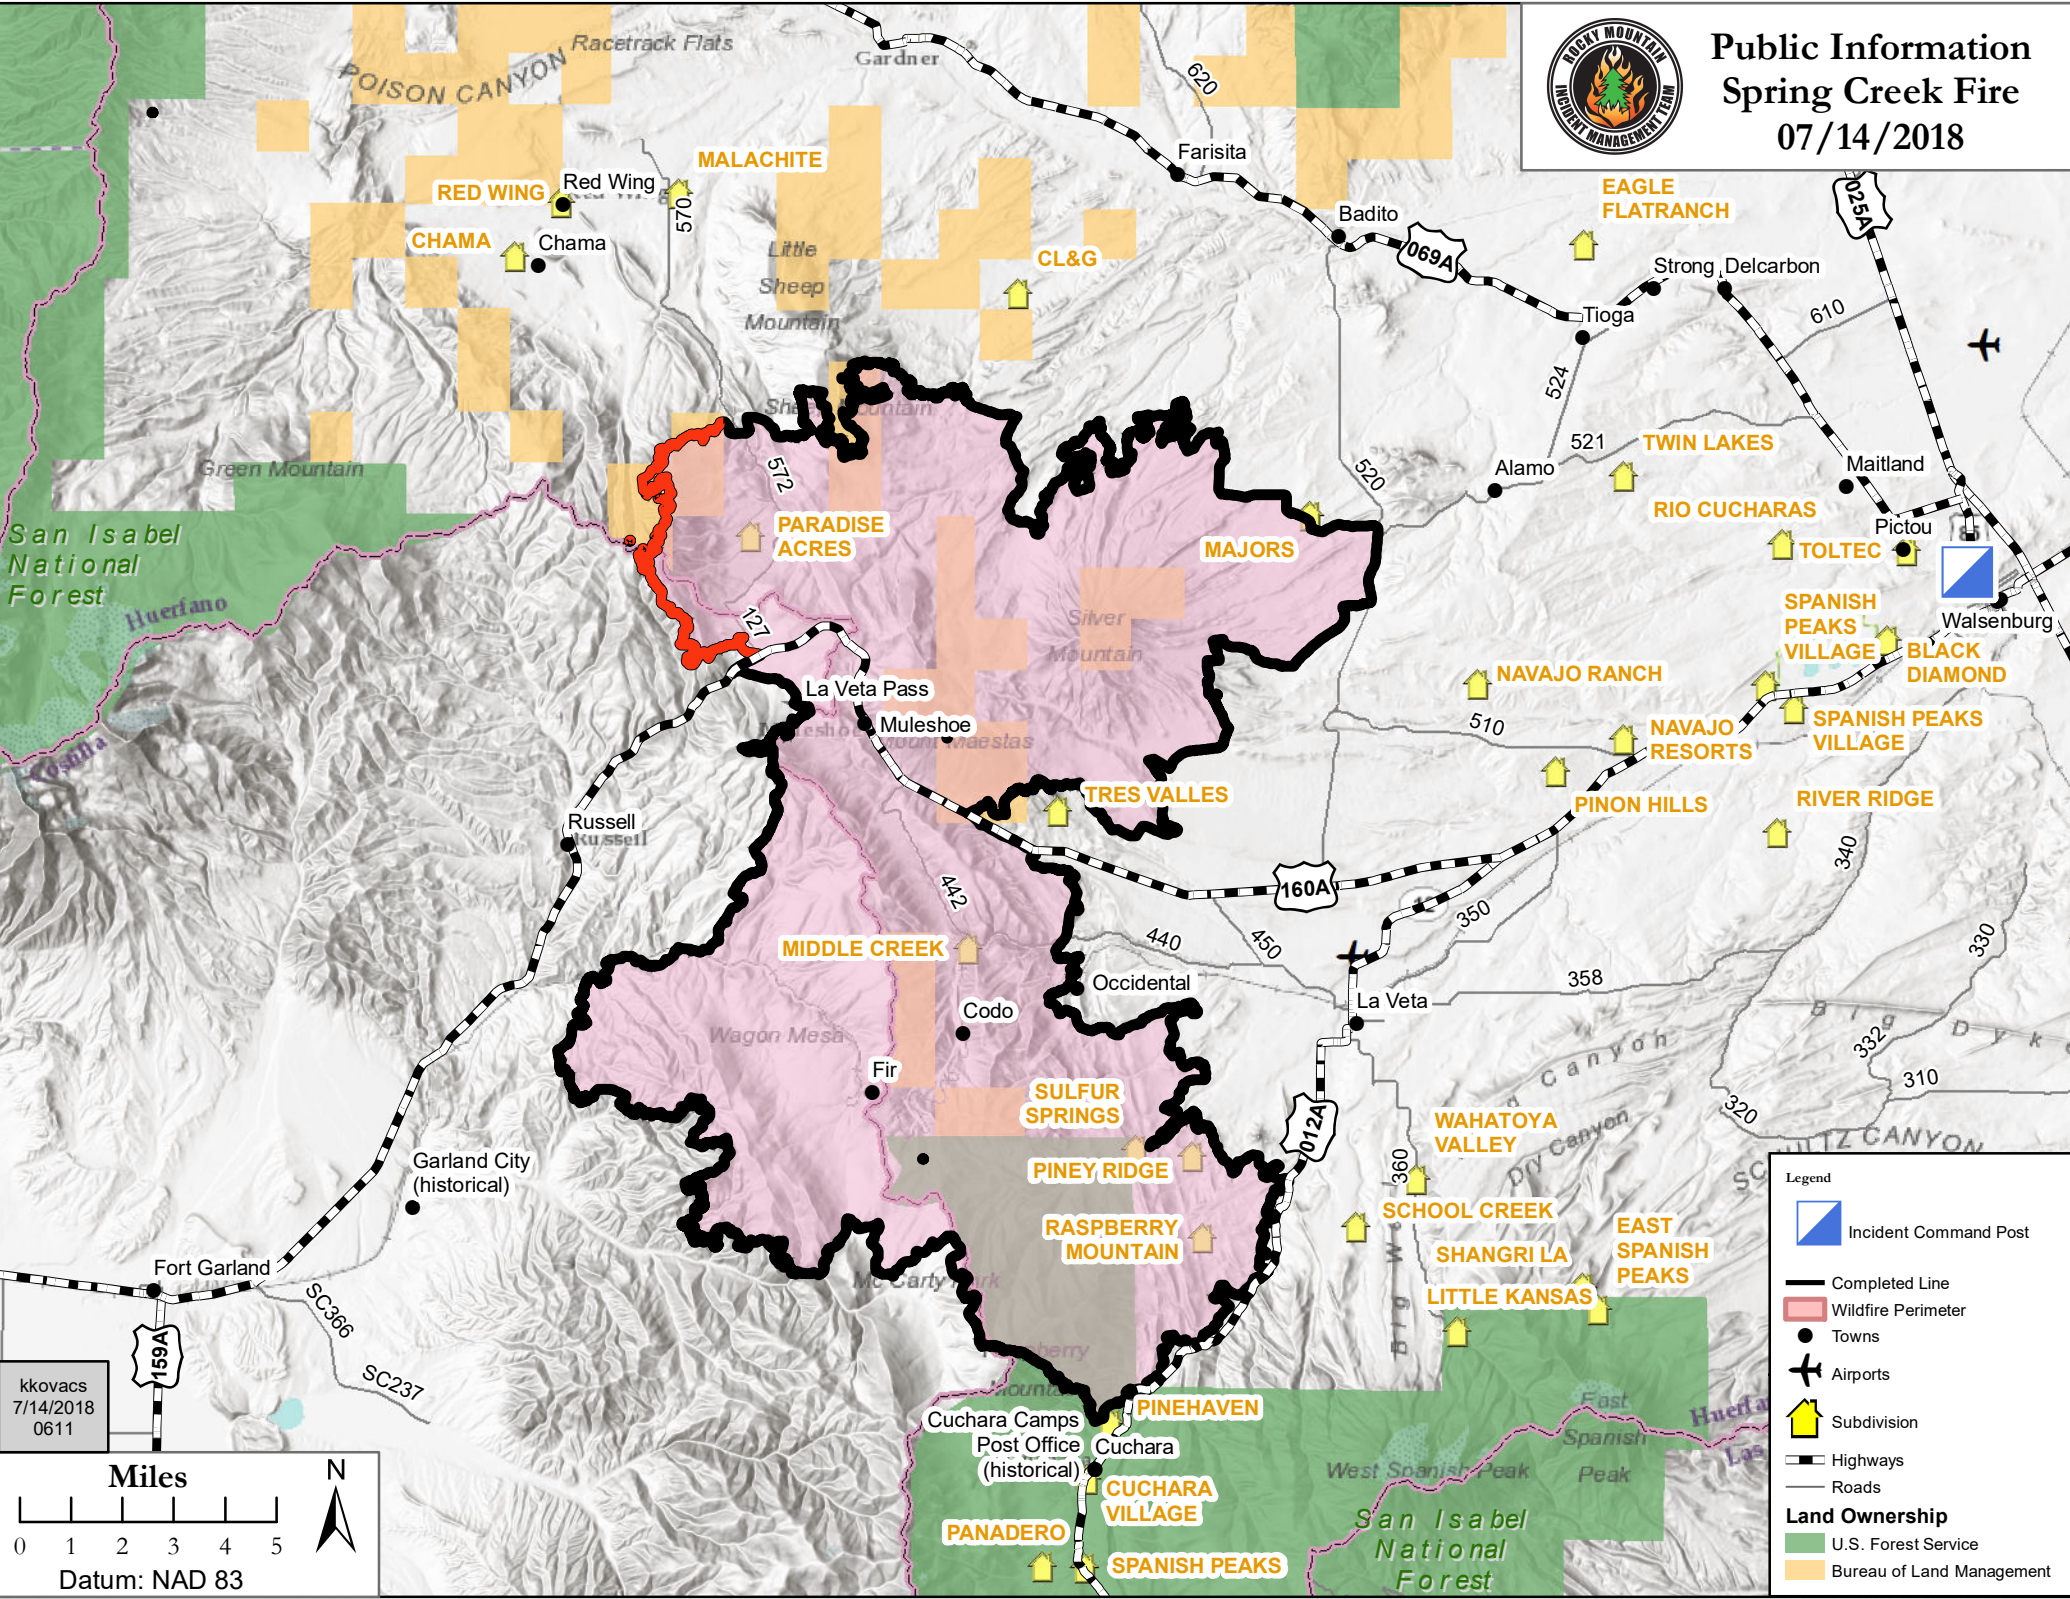

Public Information Spring Creek Fire 07/14/2018

kkovacs
7/14/2018
0611

Miles
0 1 2 3 4 5

Datum: NAD 83

N

Legend

- Incident Command Post
- Completed Line
- Wildfire Perimeter
- Towns
- Airports
- Subdivision
- Highways
- Roads
- Land Ownership**
- U.S. Forest Service
- Bureau of Land Management