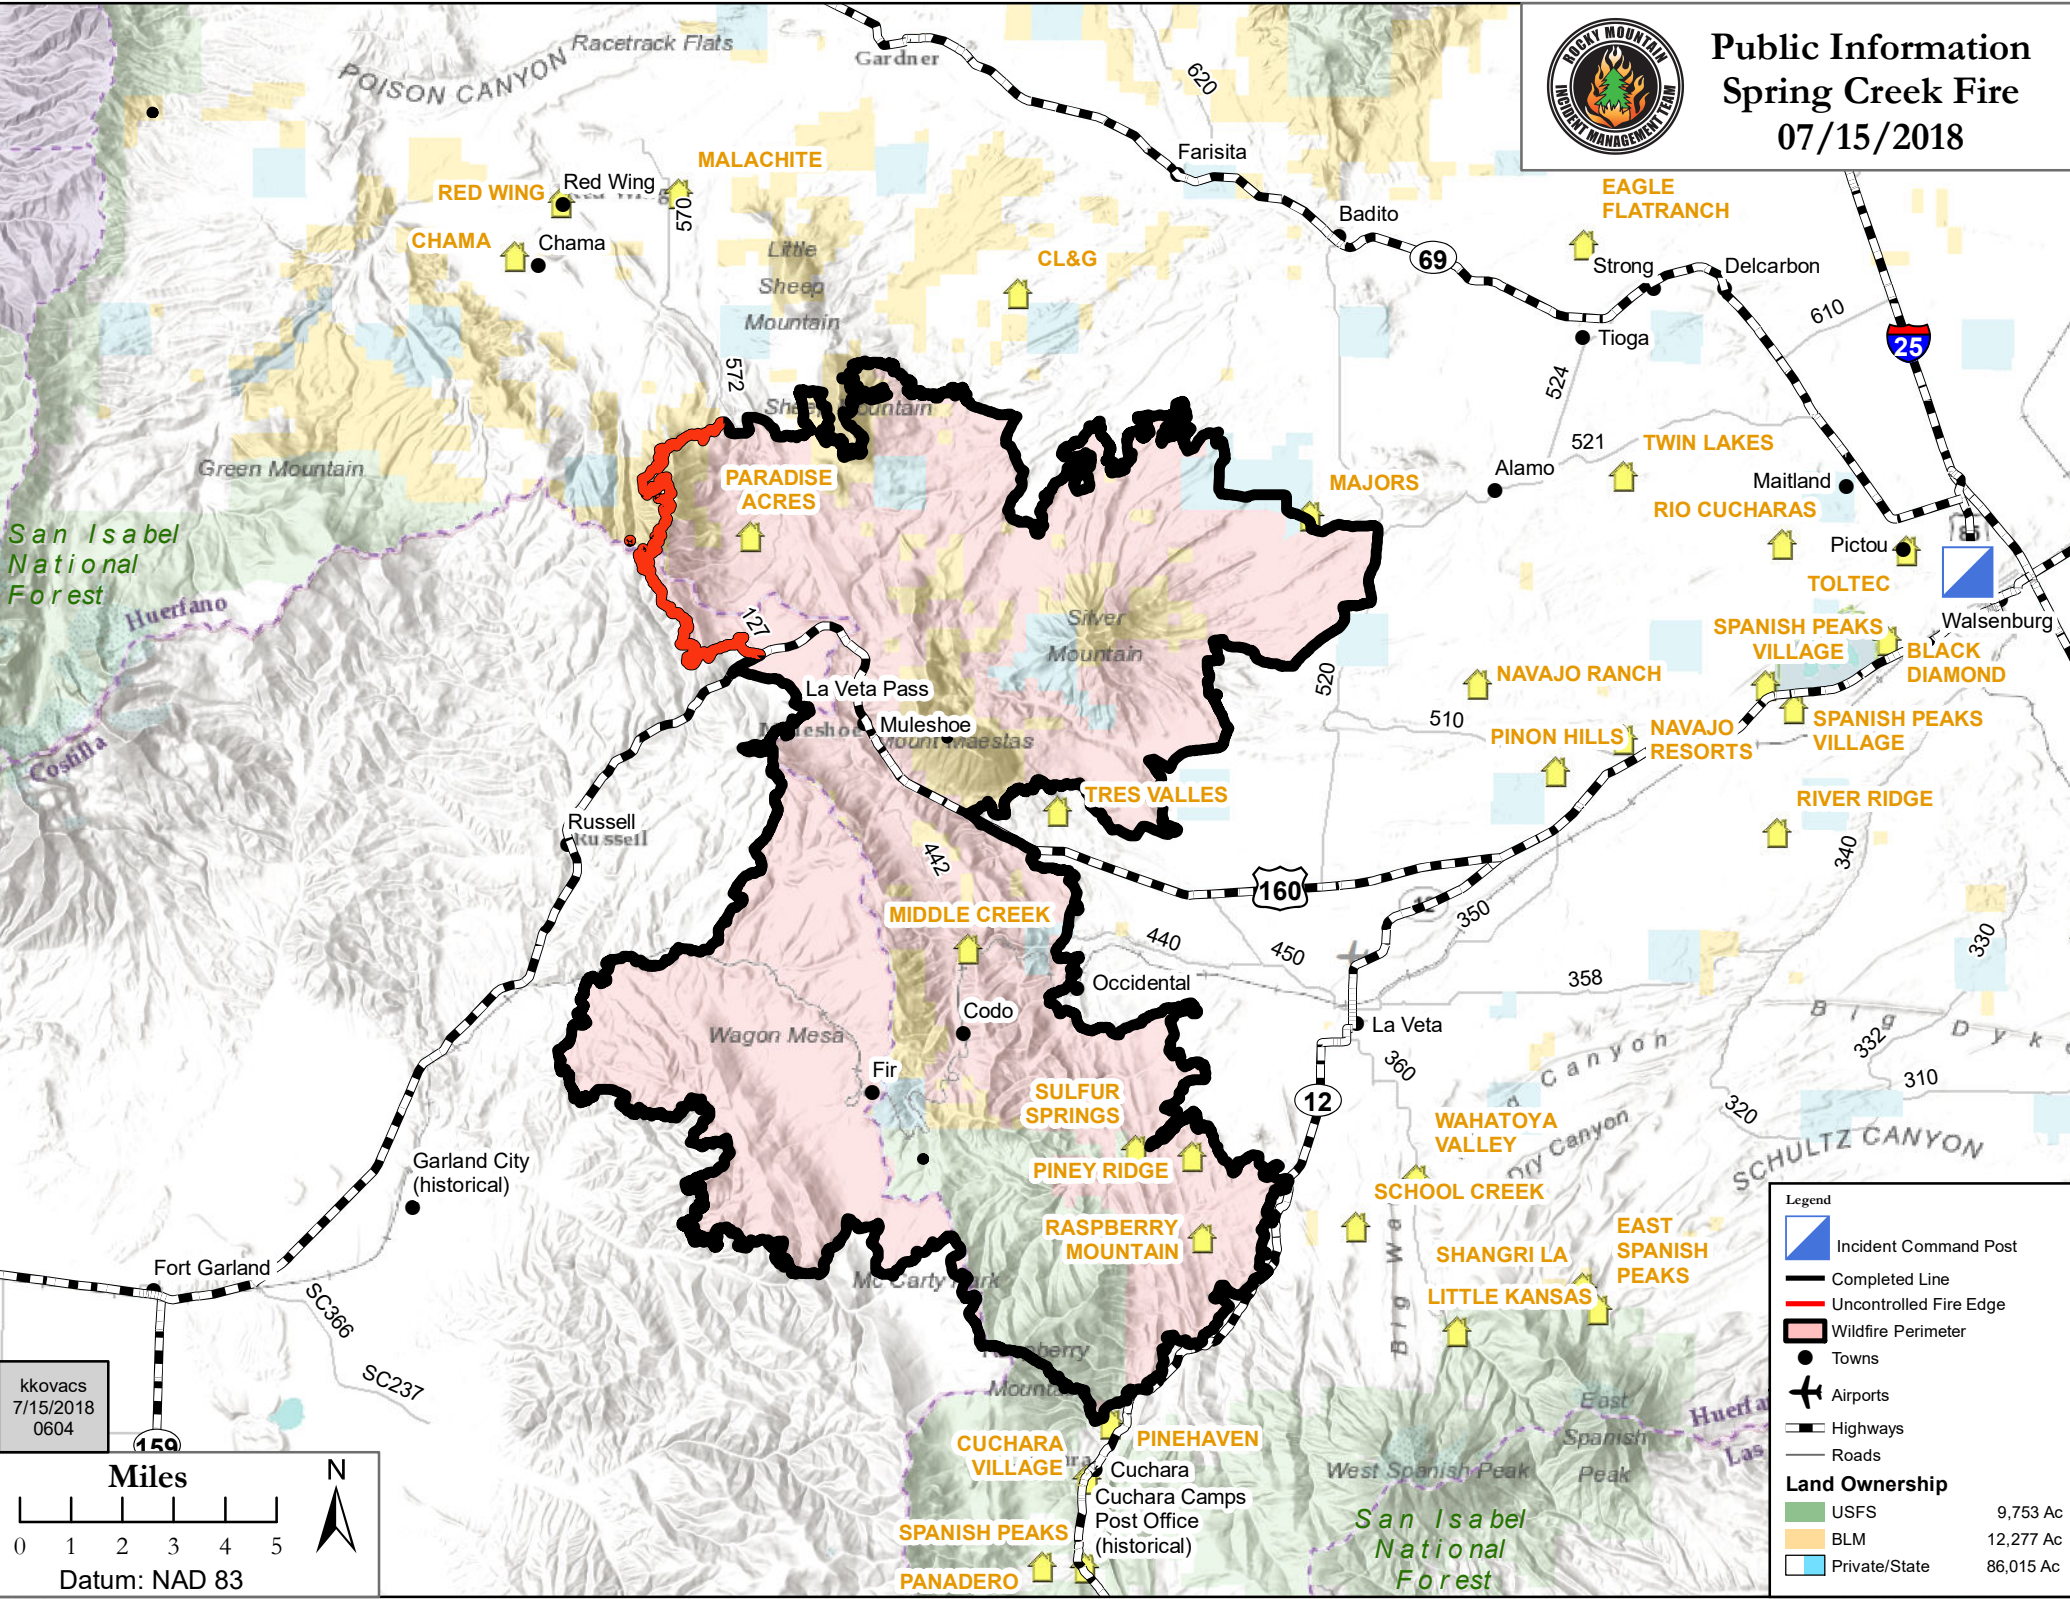

Public Information Spring Creek Fire 07/15/2018

Legend

- Incident Command Post
- Completed Line
- Uncontrolled Fire Edge
- Wildfire Perimeter
- Towns
- Airports
- Highways
- Roads

Land Ownership

	USFS	9,753 Ac
	BLM	12,277 Ac
	Private/State	86,015 Ac

kkovacs
7/15/2018
0604

Miles

0 1 2 3 4 5

Datum: NAD 83

N