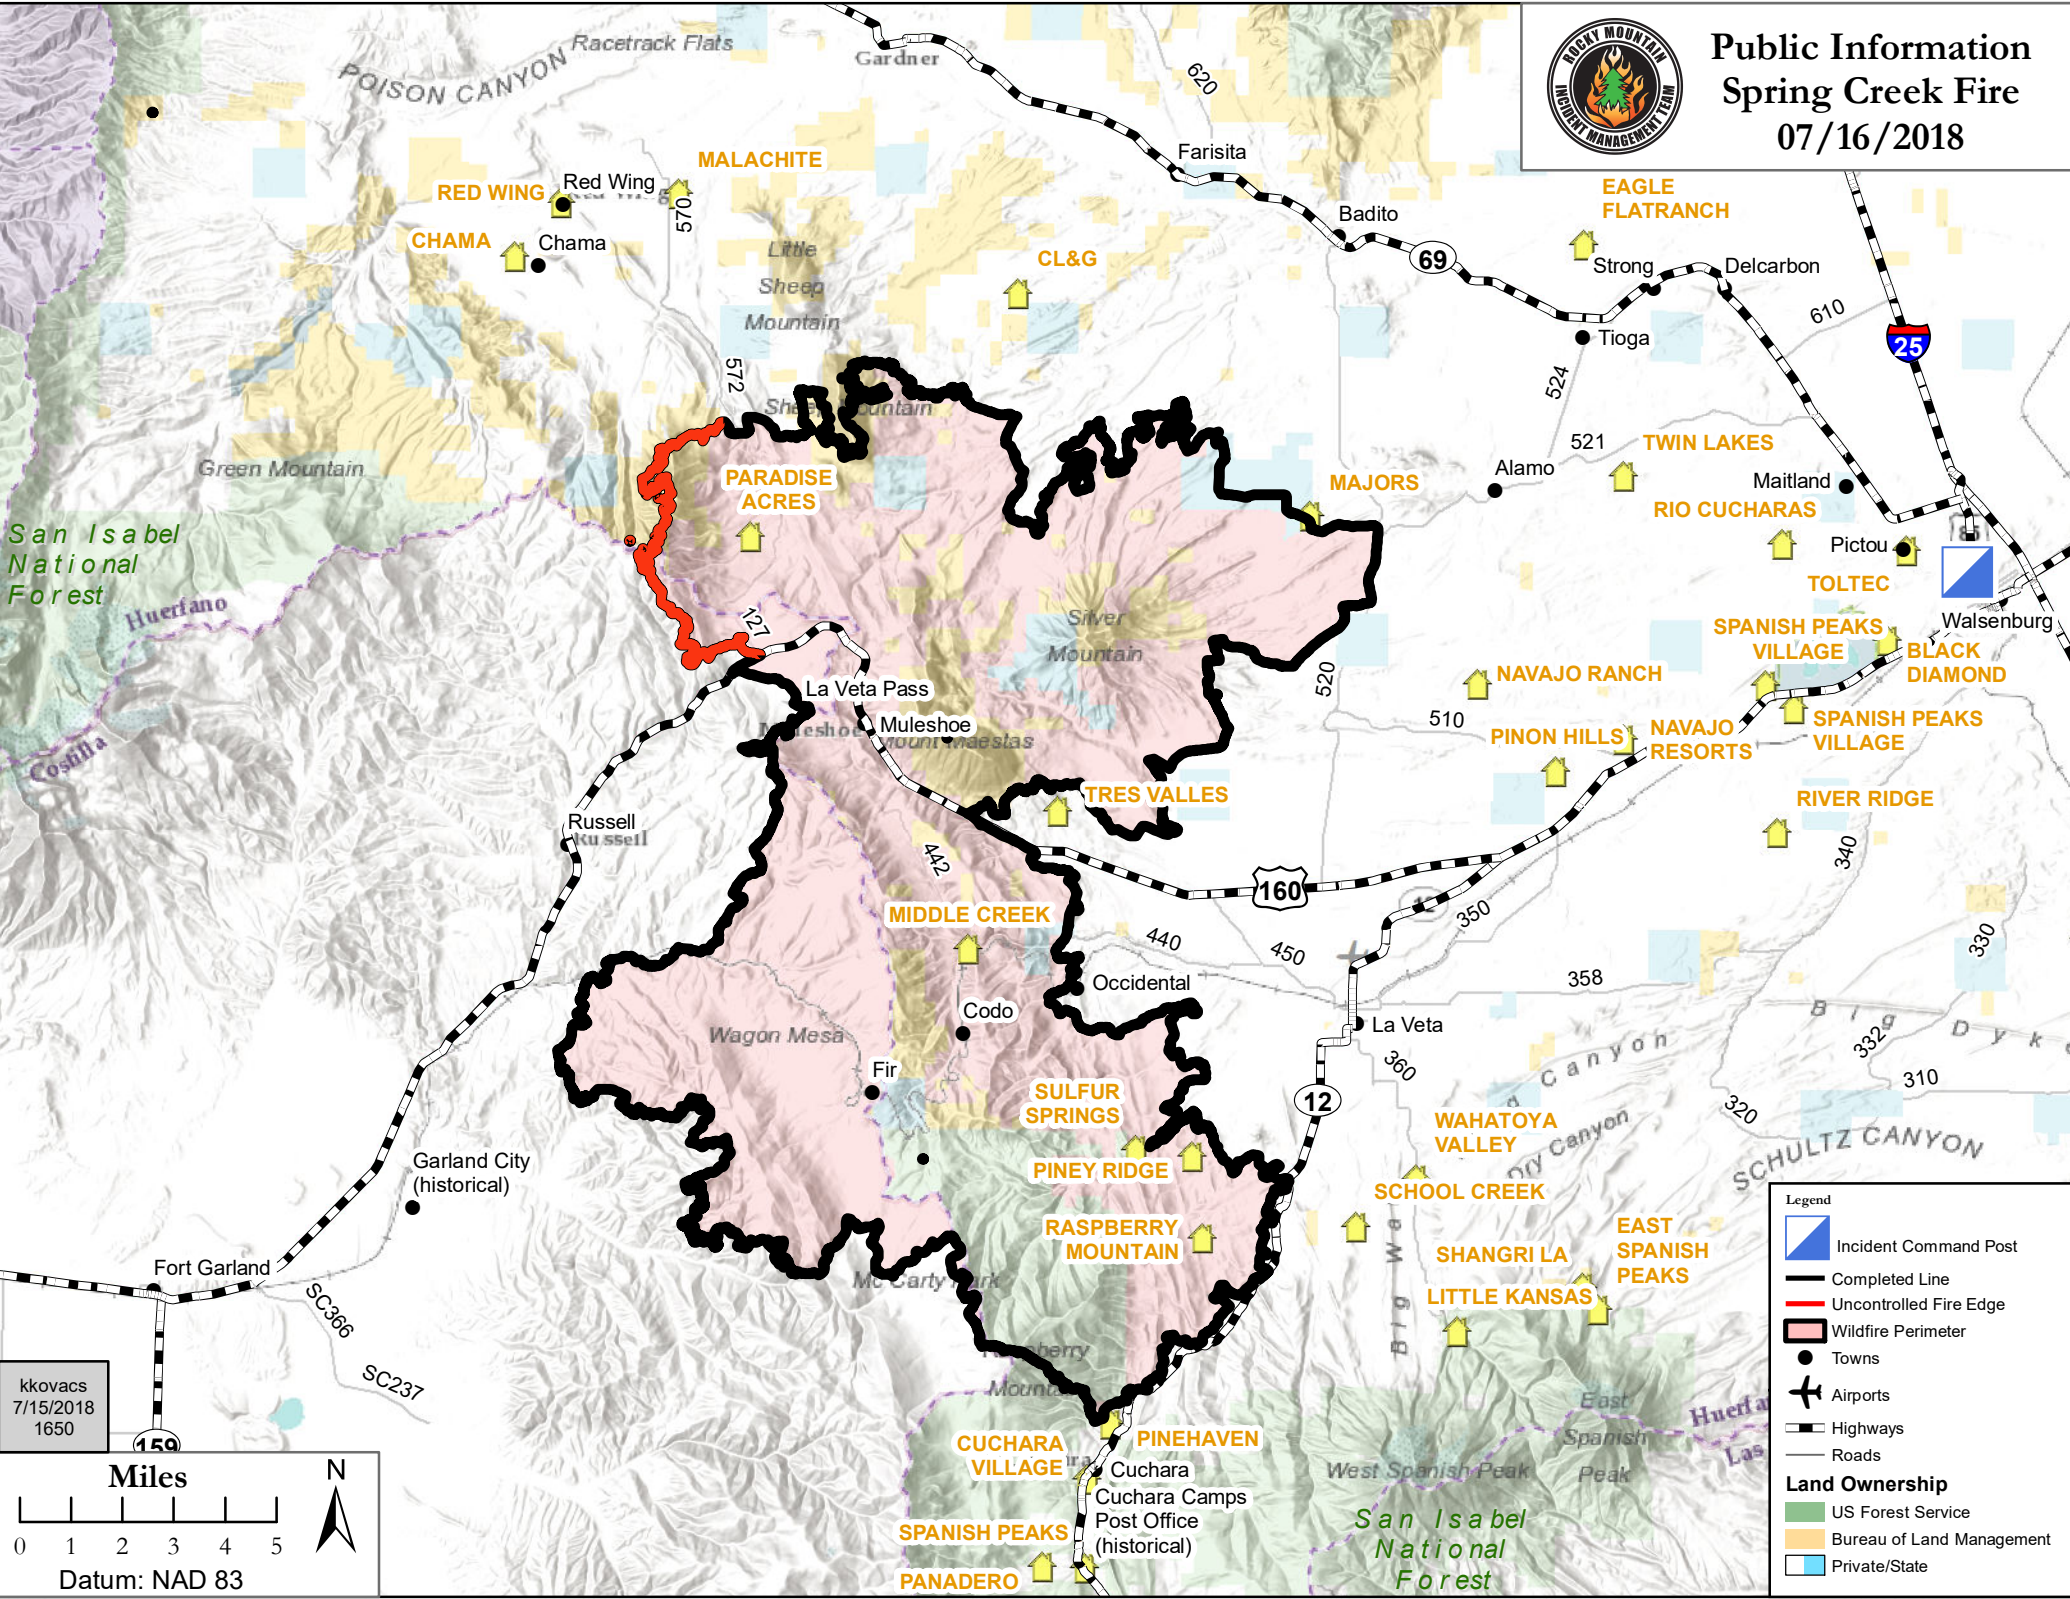

# Public Information Spring Creek Fire 07/16/2018

**Legend**

- Incident Command Post
- Completed Line
- Uncontrolled Fire Edge
- Wildfire Perimeter
- Towns
- Airports
- Highways
- Roads

**Land Ownership**

- US Forest Service
- Bureau of Land Management
- Private/State

kkovacs  
7/15/2018  
1650

**Miles**

Datum: NAD 83

**N**