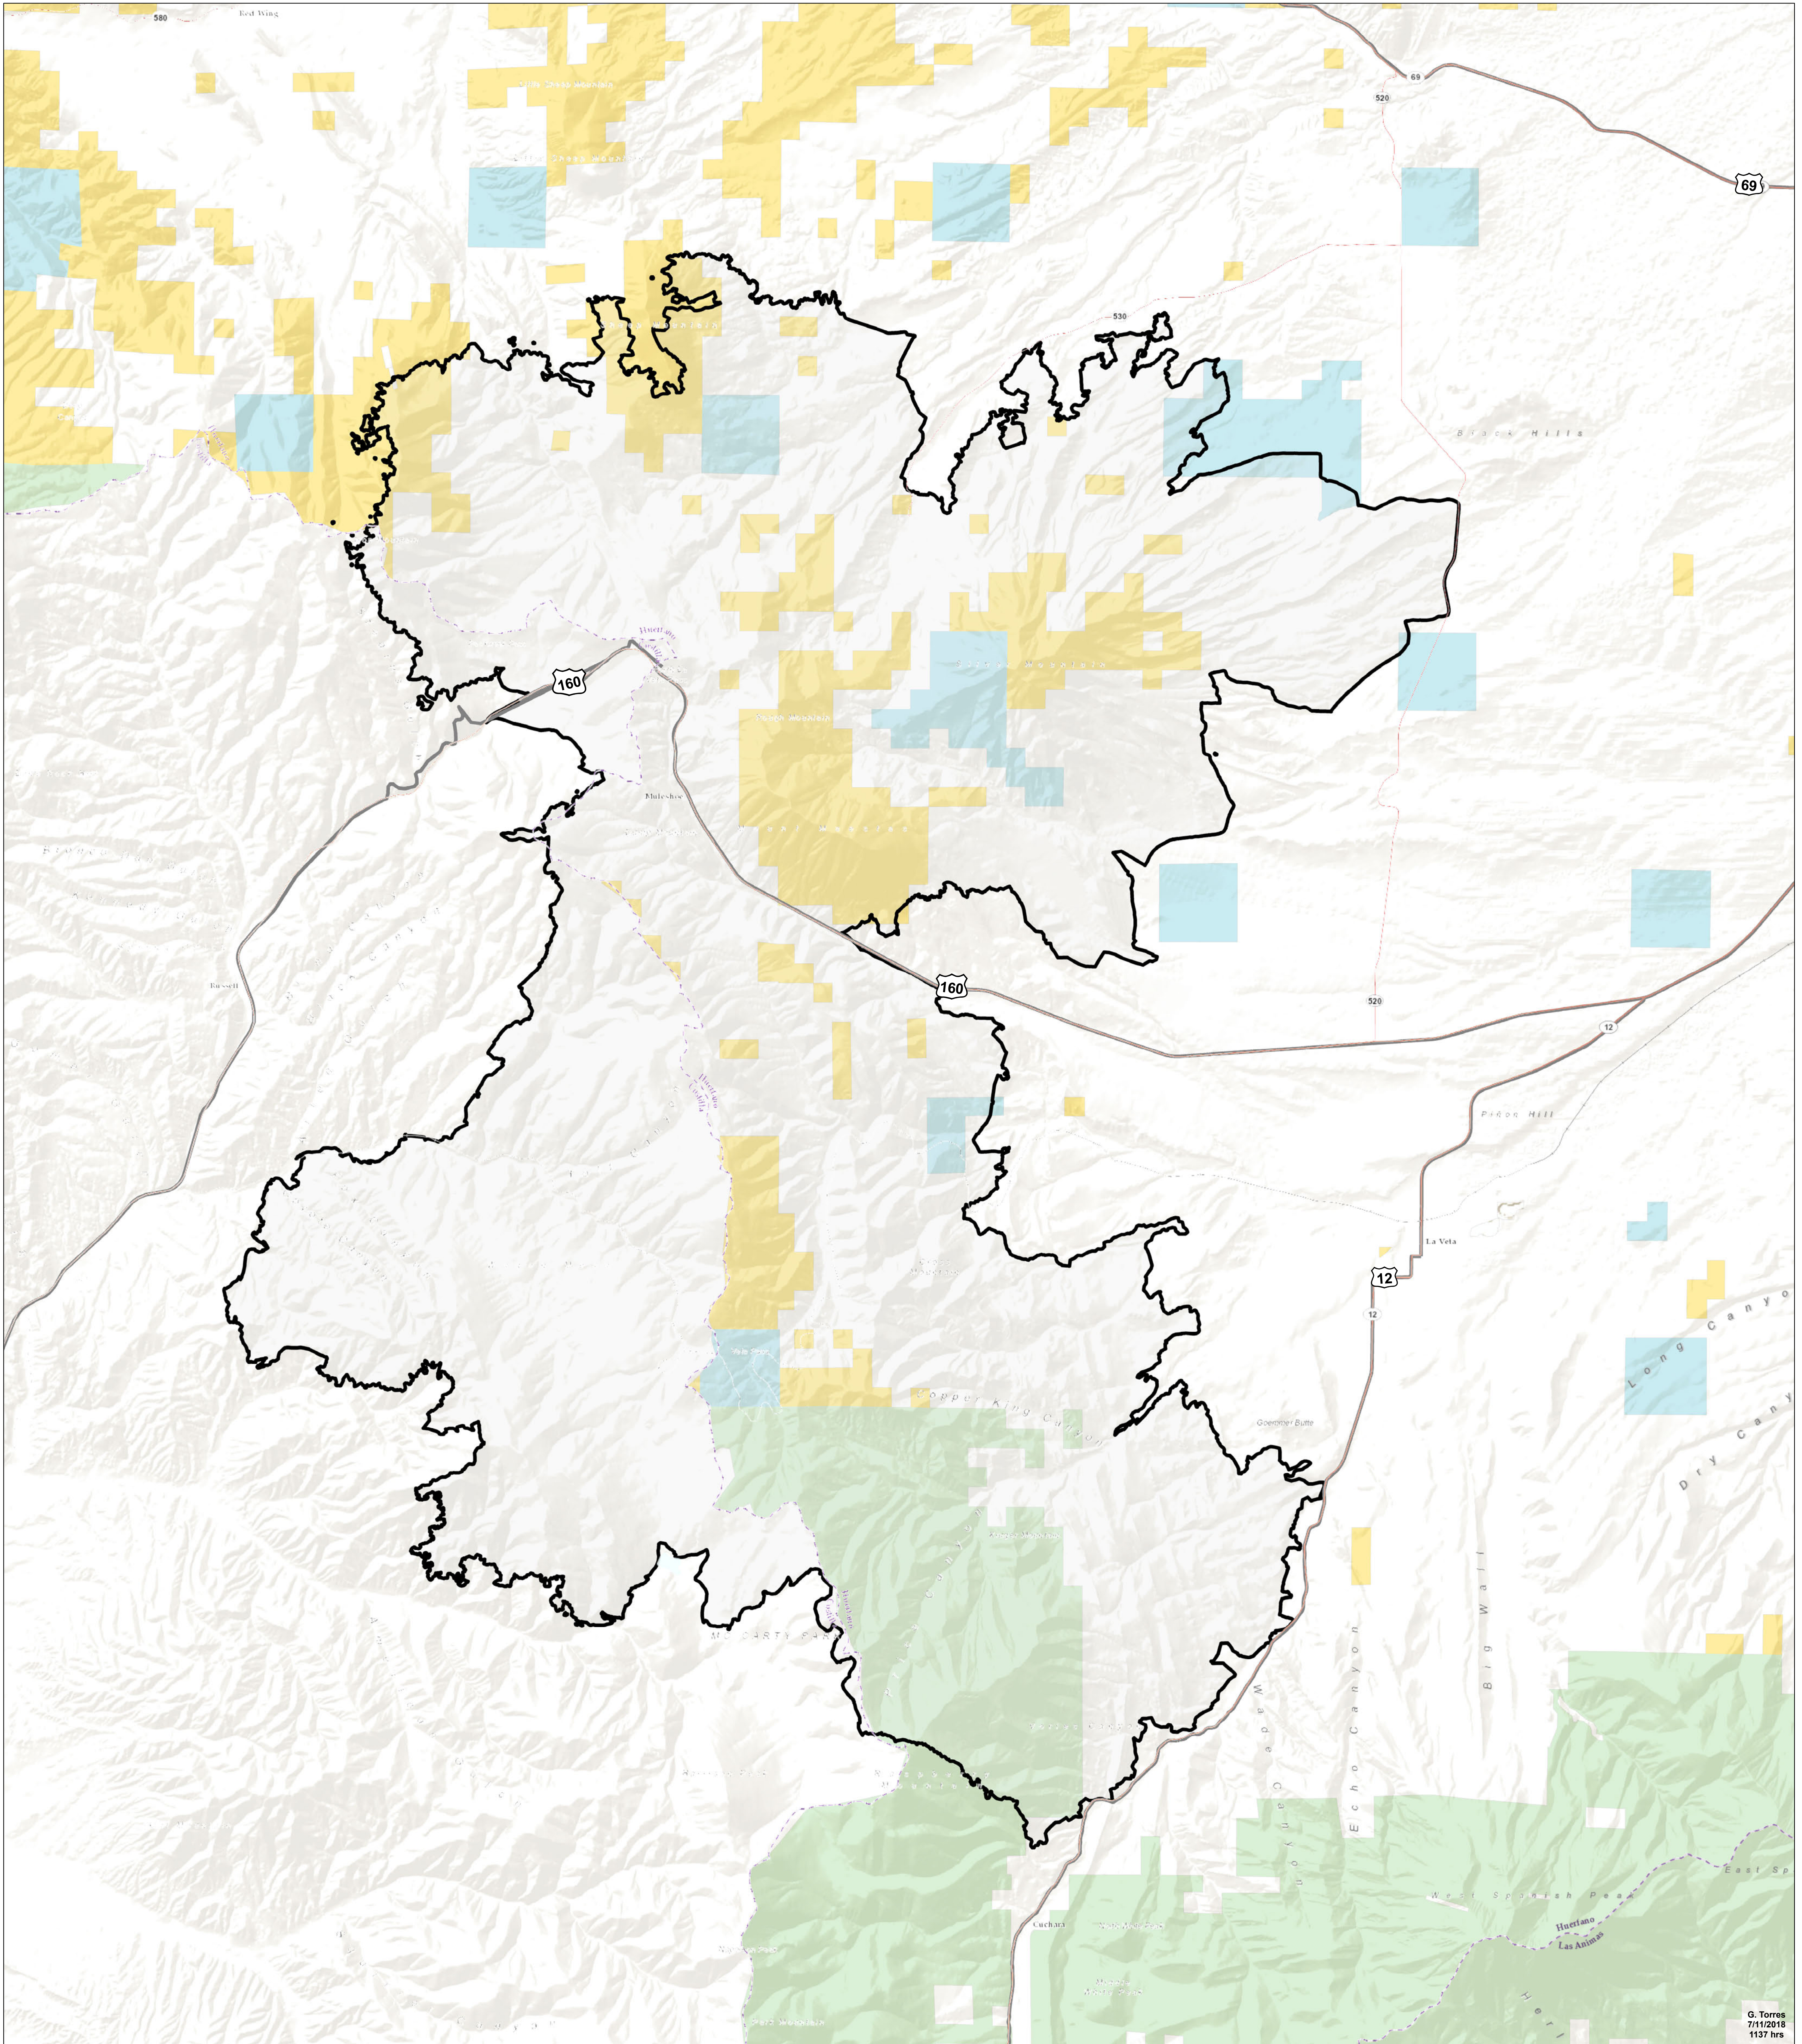

# Spring Creek Fire Ownership Map

July 12, 2018  
CO-CTX-1266

-  Spring Creek Fire
-  BLM
-  Private
-  State
-  US Forest Service

Ownership breakdown for Spring Creek Fire (south of Hwy 160) as of 7/9/2018 1630hrs		
Ownership	Acres	% of Total
Private	48,066	78%
USFS	9,753	16%
BLM	2,632	4%
State	969	2%
<b>Total</b>	<b>61,420</b>	

G. Torres  
7/12/2018  
1137 hrs