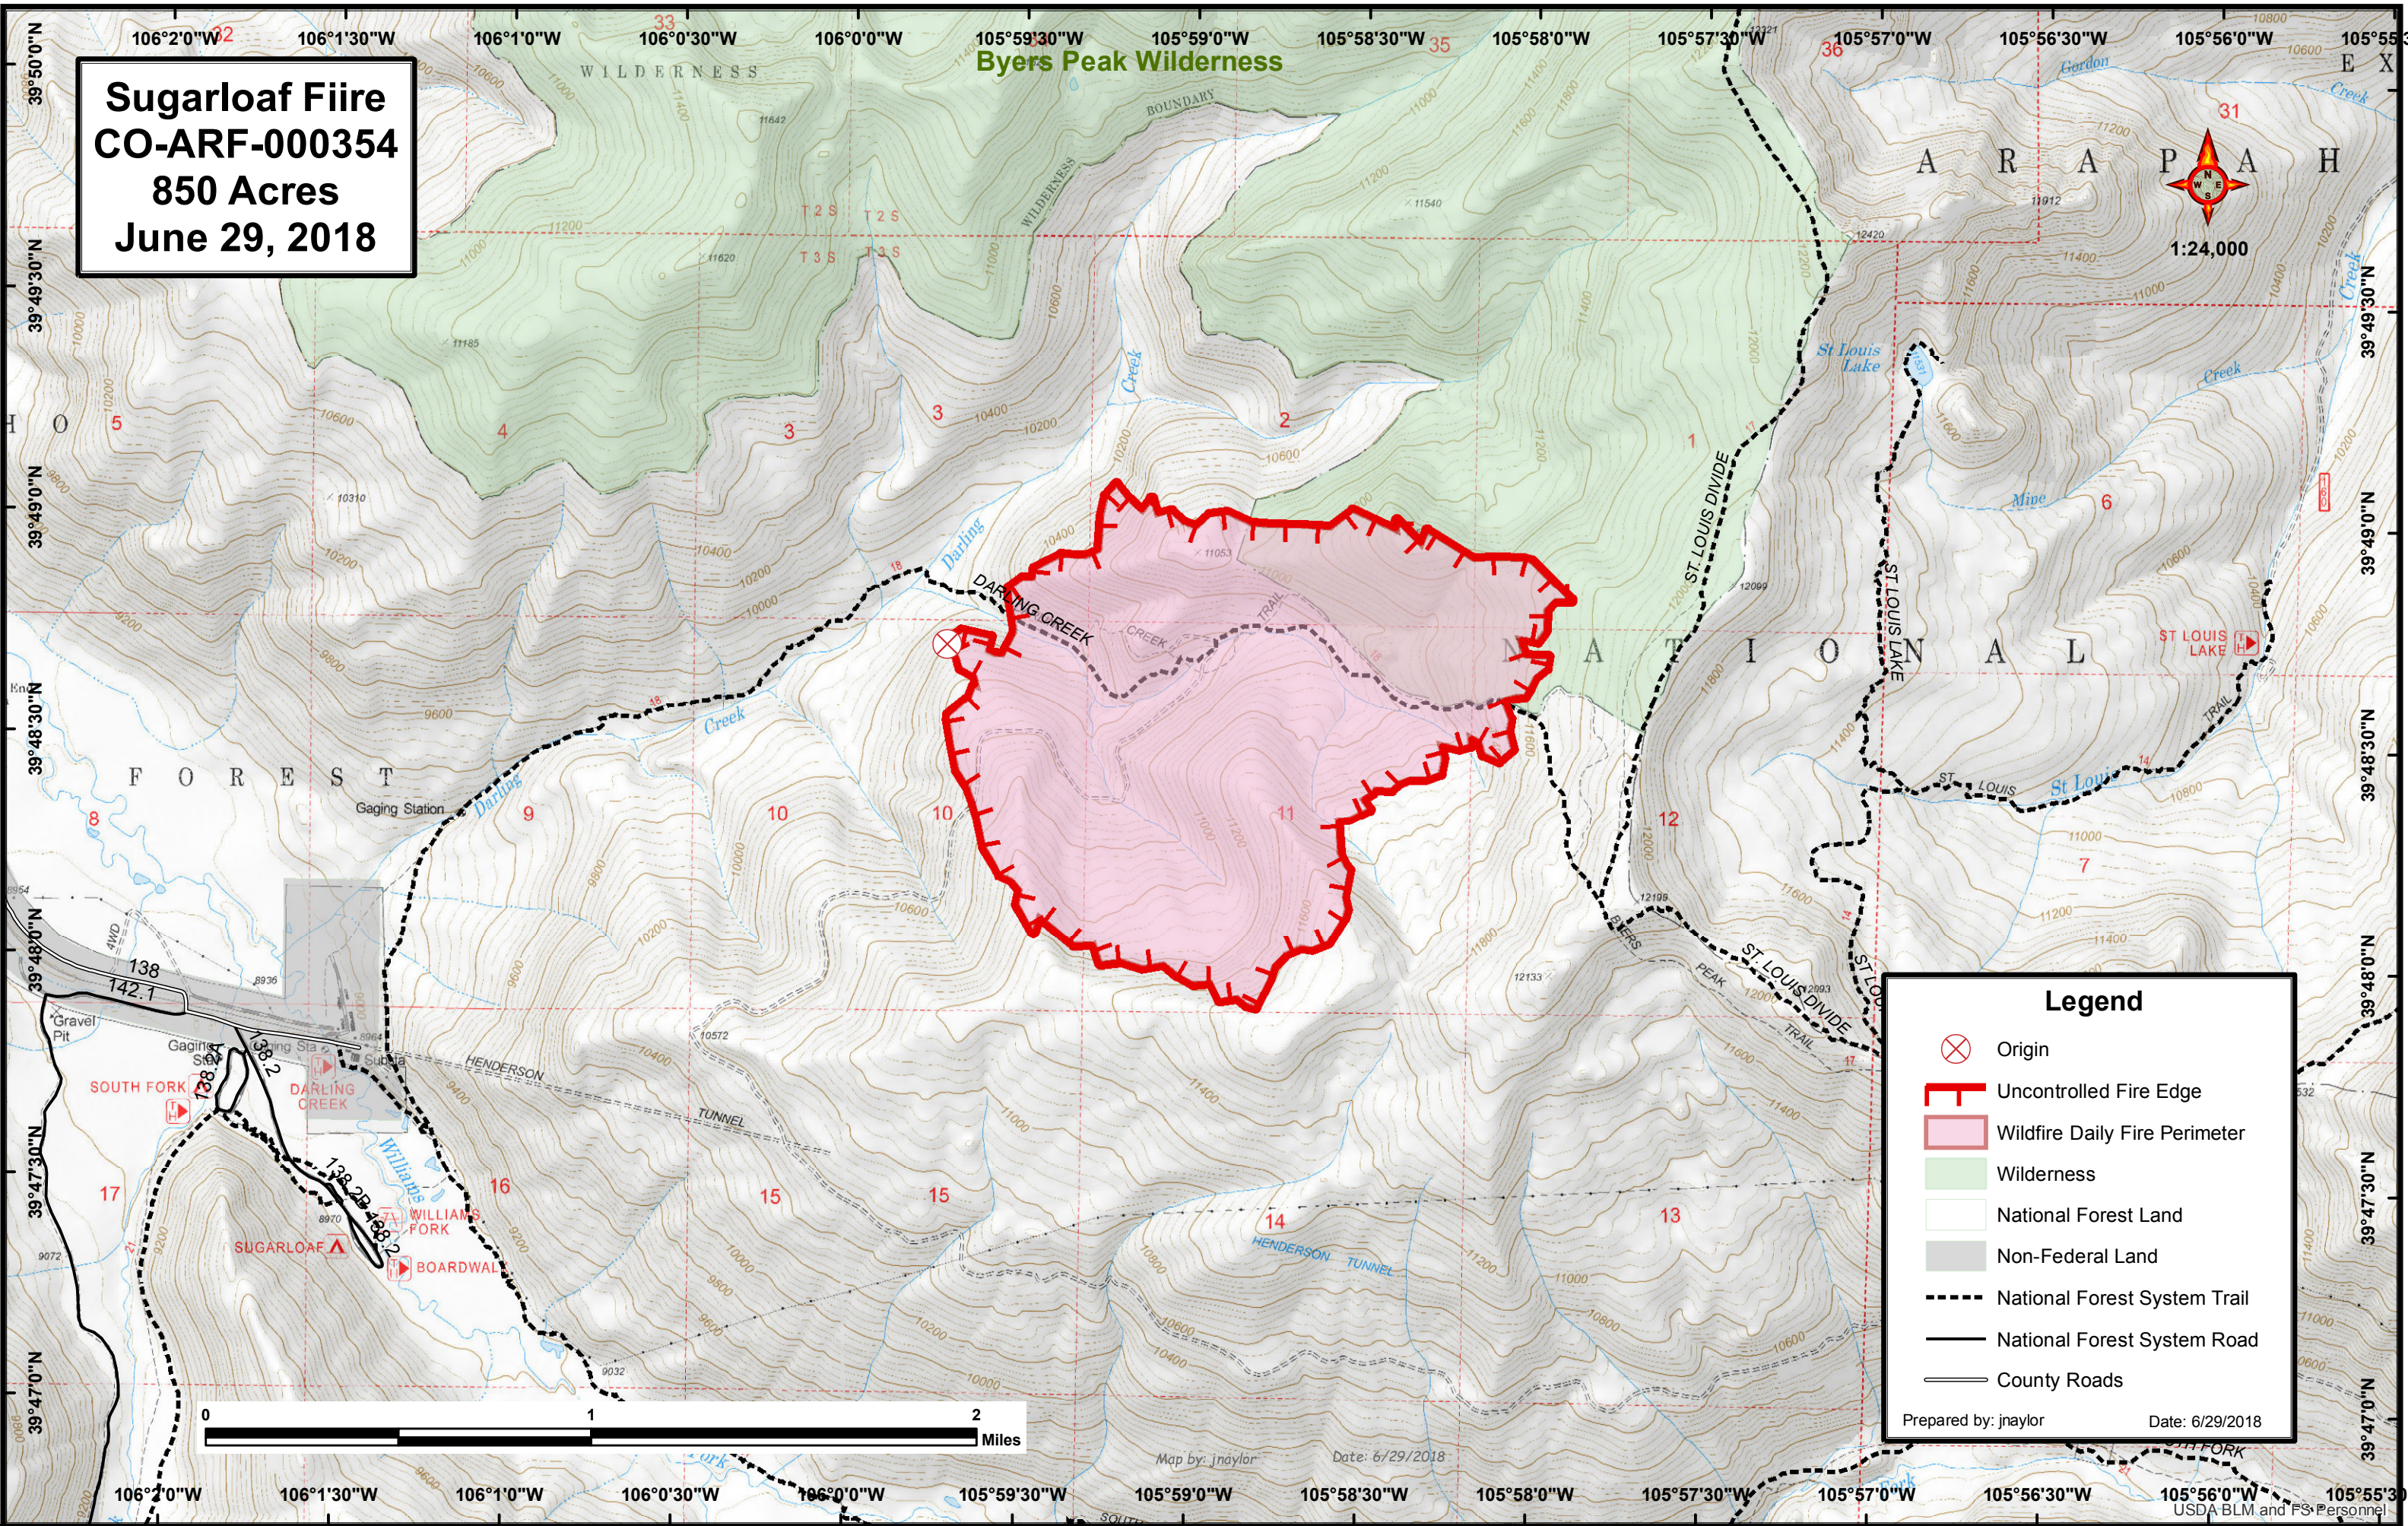

Sugarloaf Fire
CO-ARF-000354
850 Acres
June 29, 2018

1:24,000

Legend

- Origin
- Uncontrolled Fire Edge
- Wildfire Daily Fire Perimeter
- Wilderness
- National Forest Land
- Non-Federal Land
- National Forest System Trail
- National Forest System Road
- County Roads

Prepared by: jnaylor Date: 6/29/2018

Map by: jnaylor Date: 6/29/2018