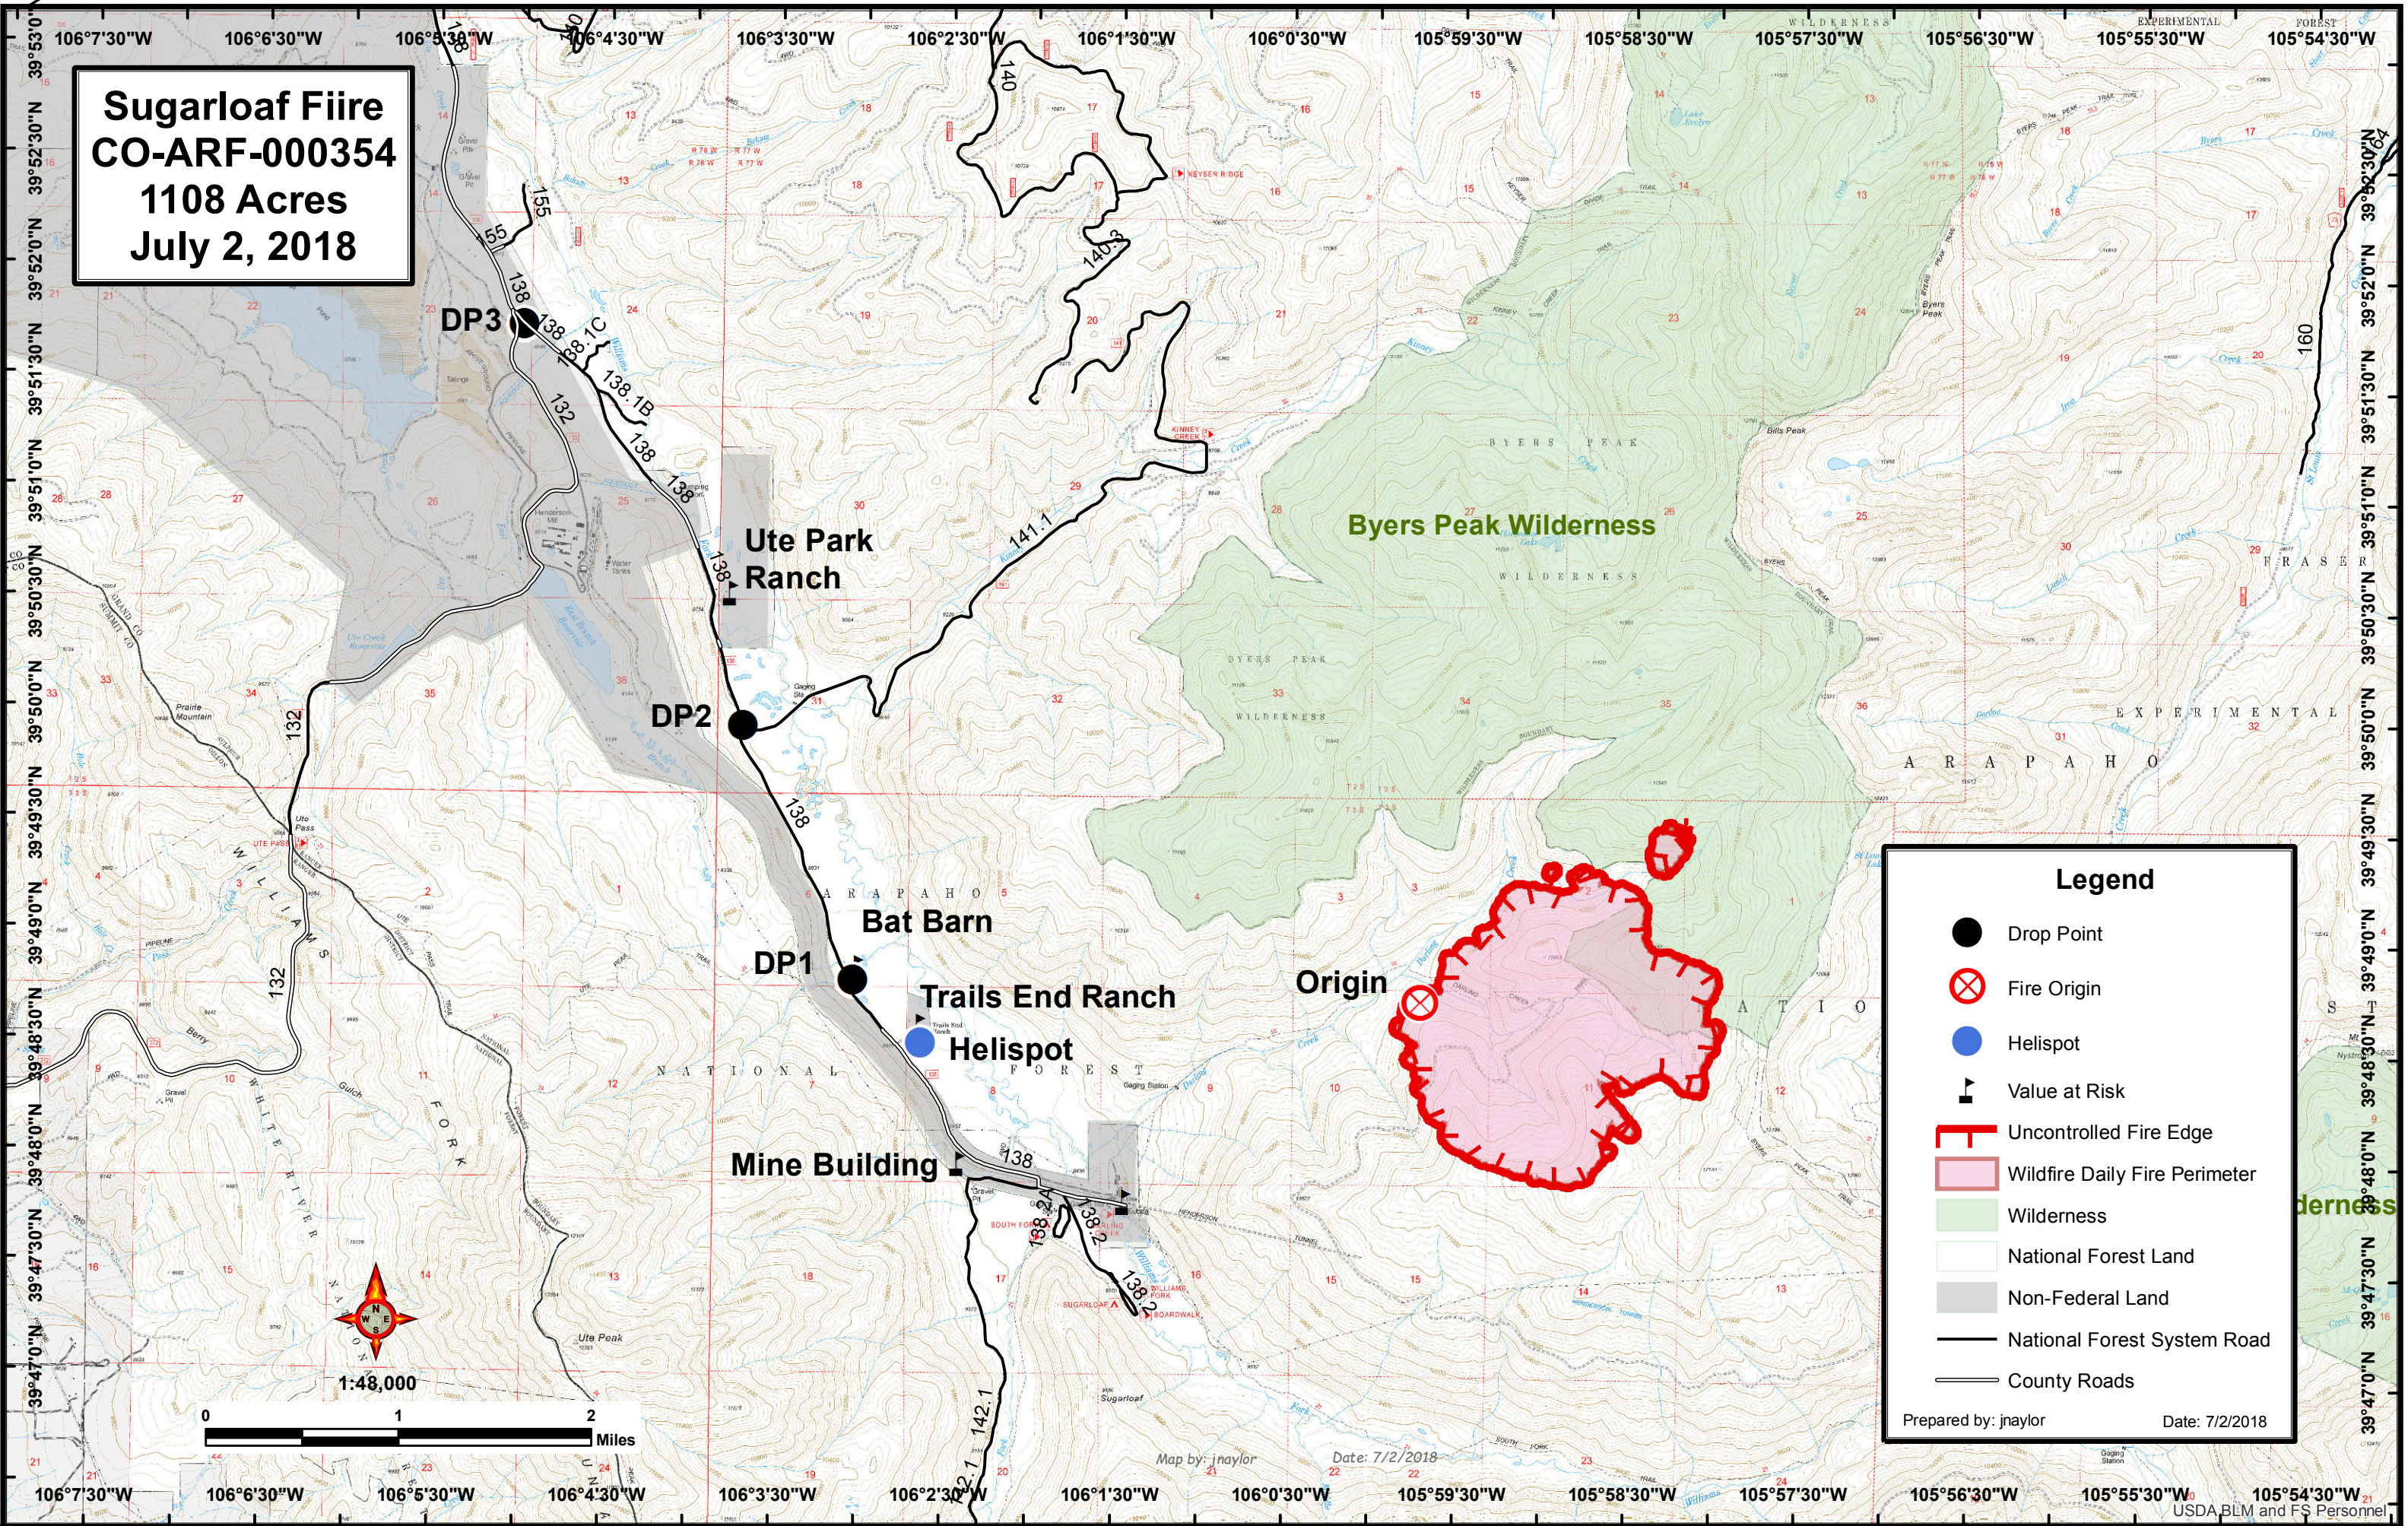

Sugarloaf Fiire
CO-ARF-000354
1108 Acres
July 2, 2018

Legend

- Drop Point
- ⊗ Fire Origin
- Helispot
- 🚒 Value at Risk
- ┌ Uncontrolled Fire Edge
- ▭ Wildfire Daily Fire Perimeter
- ▭ Wilderness
- ▭ National Forest Land
- ▭ Non-Federal Land
- National Forest System Road
- County Roads

Prepared by: jnaylor Date: 7/2/2018

0 1 2 Miles

1:48,000

Map by: jnaylor Date: 7/2/2018