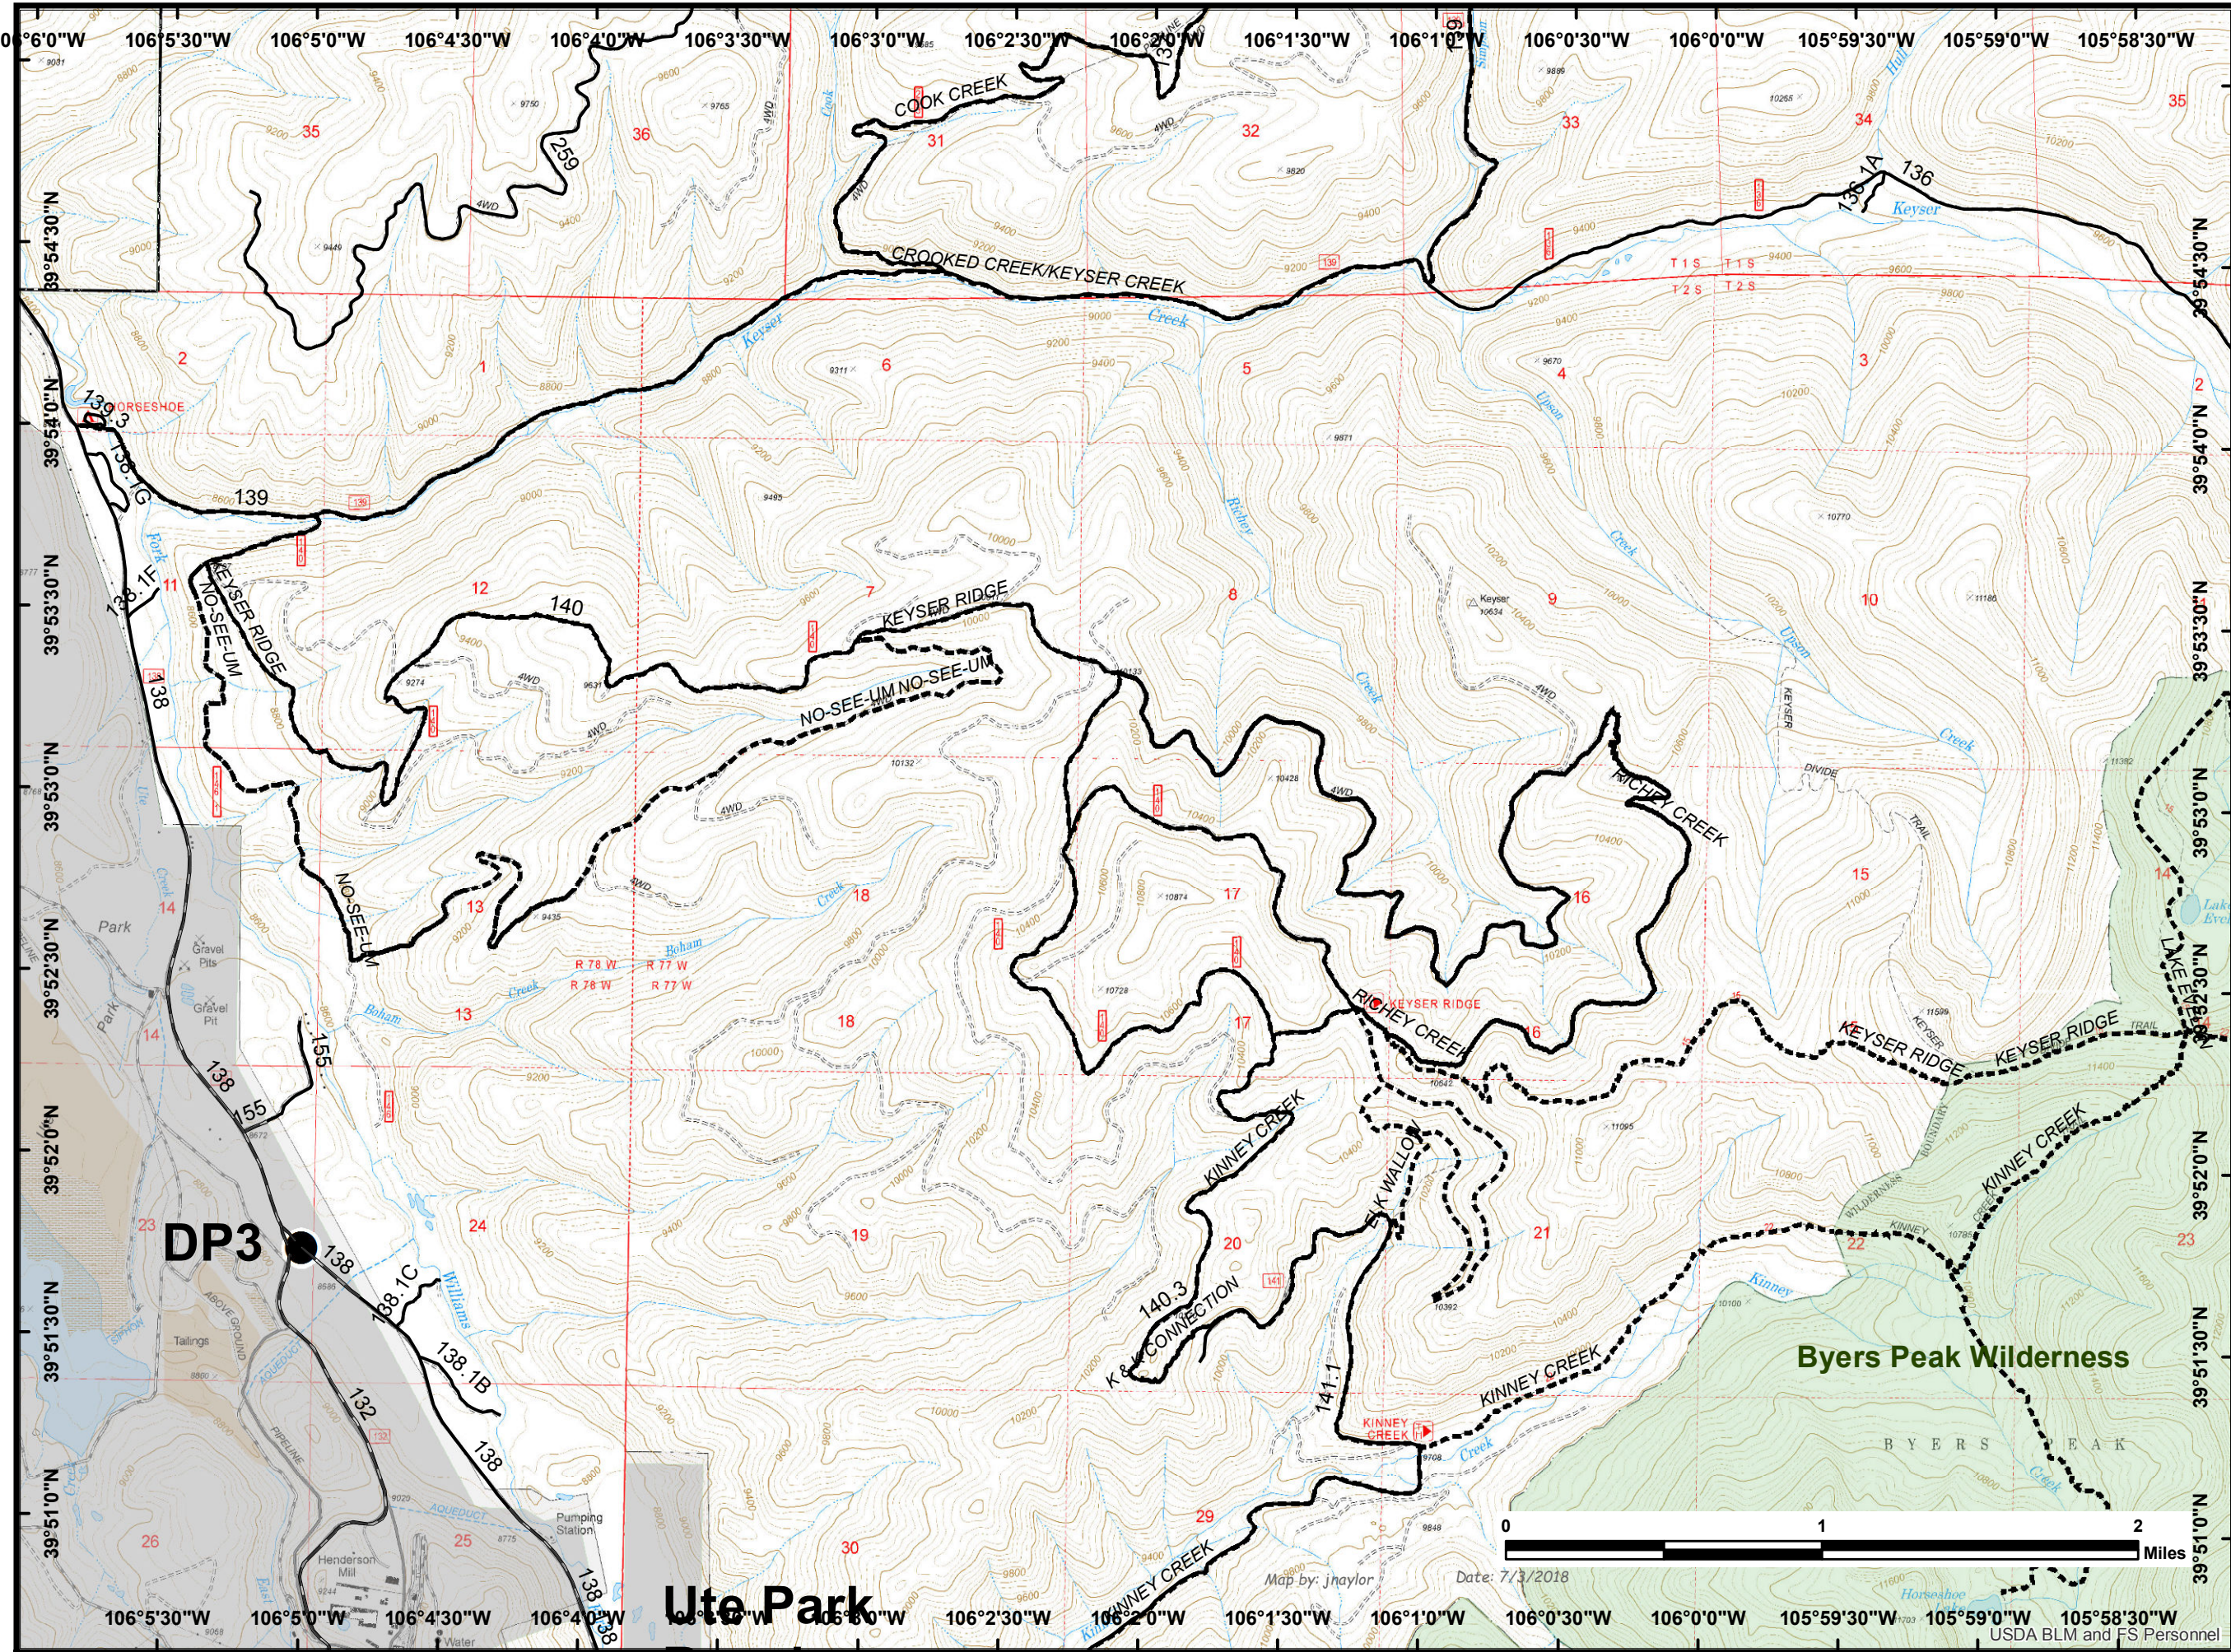

Sugarloaf Fire
CO-ARF-000354
1214 Acres
July 3, 2018
0700 hours

Legend

-  Drop Point
-  Wilderness
-  National Forest Land
-  Non-Federal Land
-  National Forest System Trail
-  National Forest System Road
-  County Roads

1:31,680

Map by: jnaylor Date: 7/3/2018