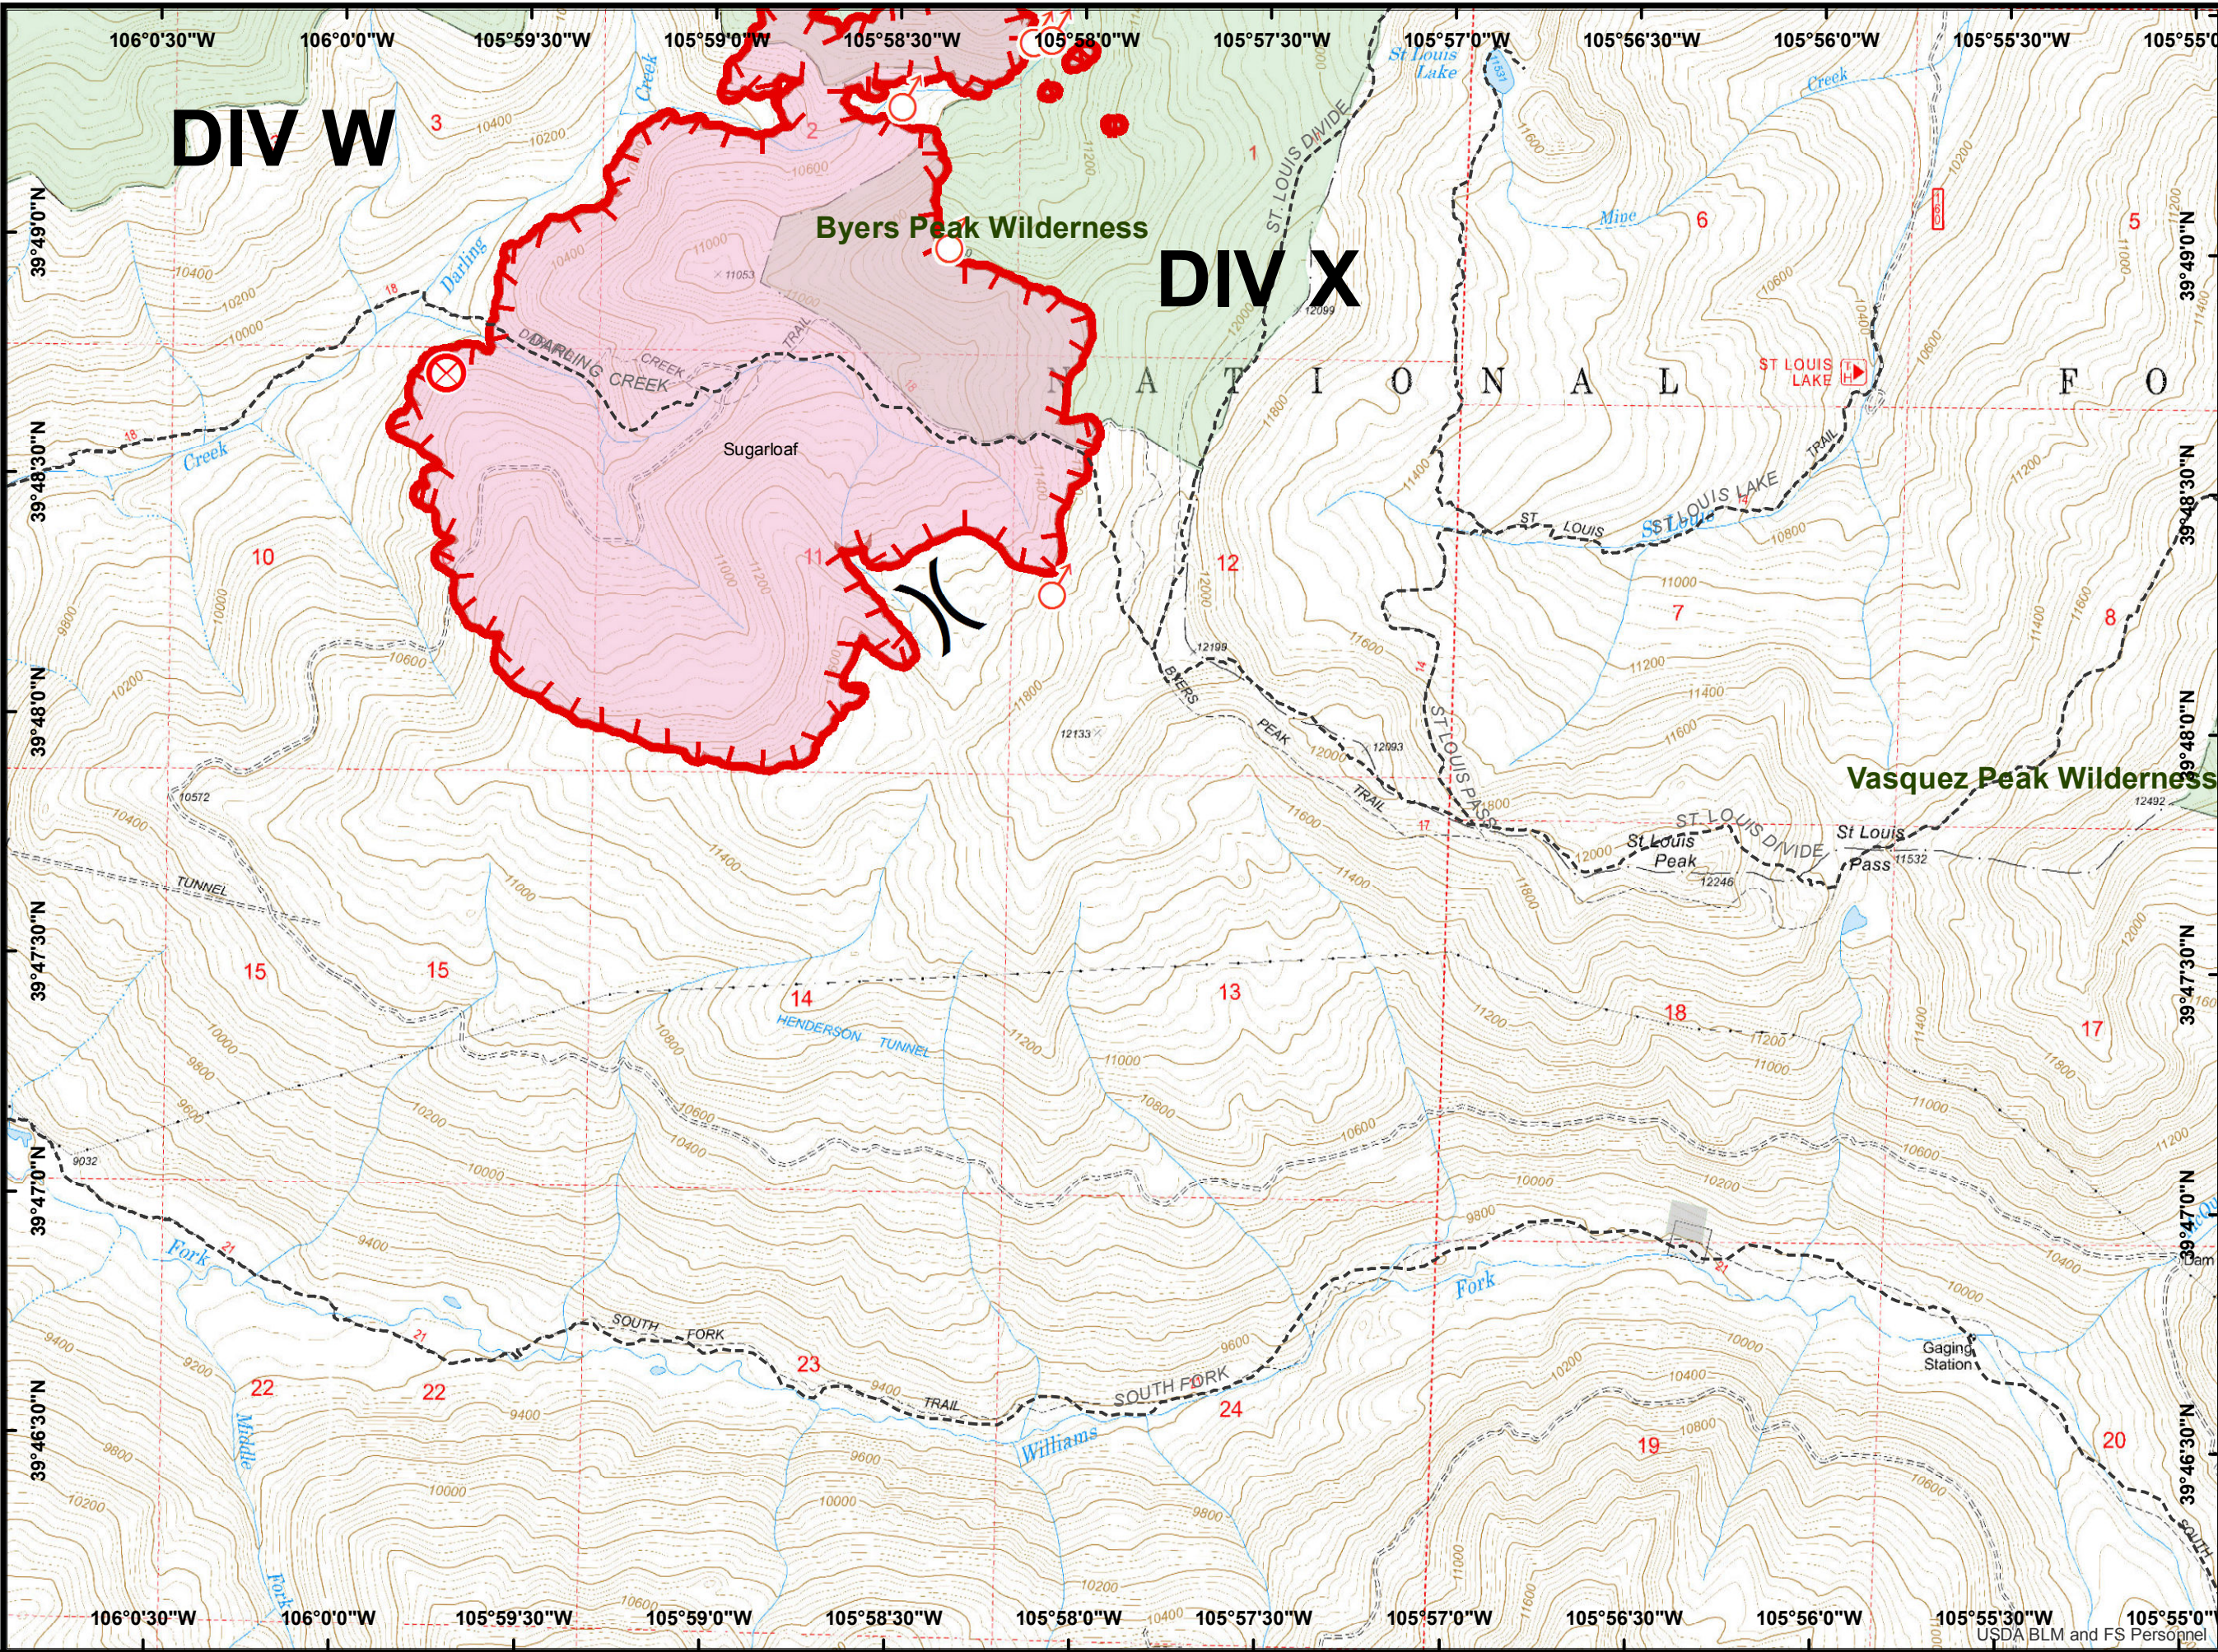

Sugarloaf Fire
CO-ARF-000354
1214 Acres
July 4, 2018
0700 Hours

Page 6 of 6

- Legend**
-  Fire Origin
 -  Spot Fire
 -  Division Break
 -  Uncontrolled Fire Edge
 -  Wildfire Daily Fire Perimeter
 -  Wilderness
 -  National Forest Land
 -  Non-Federal Land
 -  National Forest System Trail

1:24,000