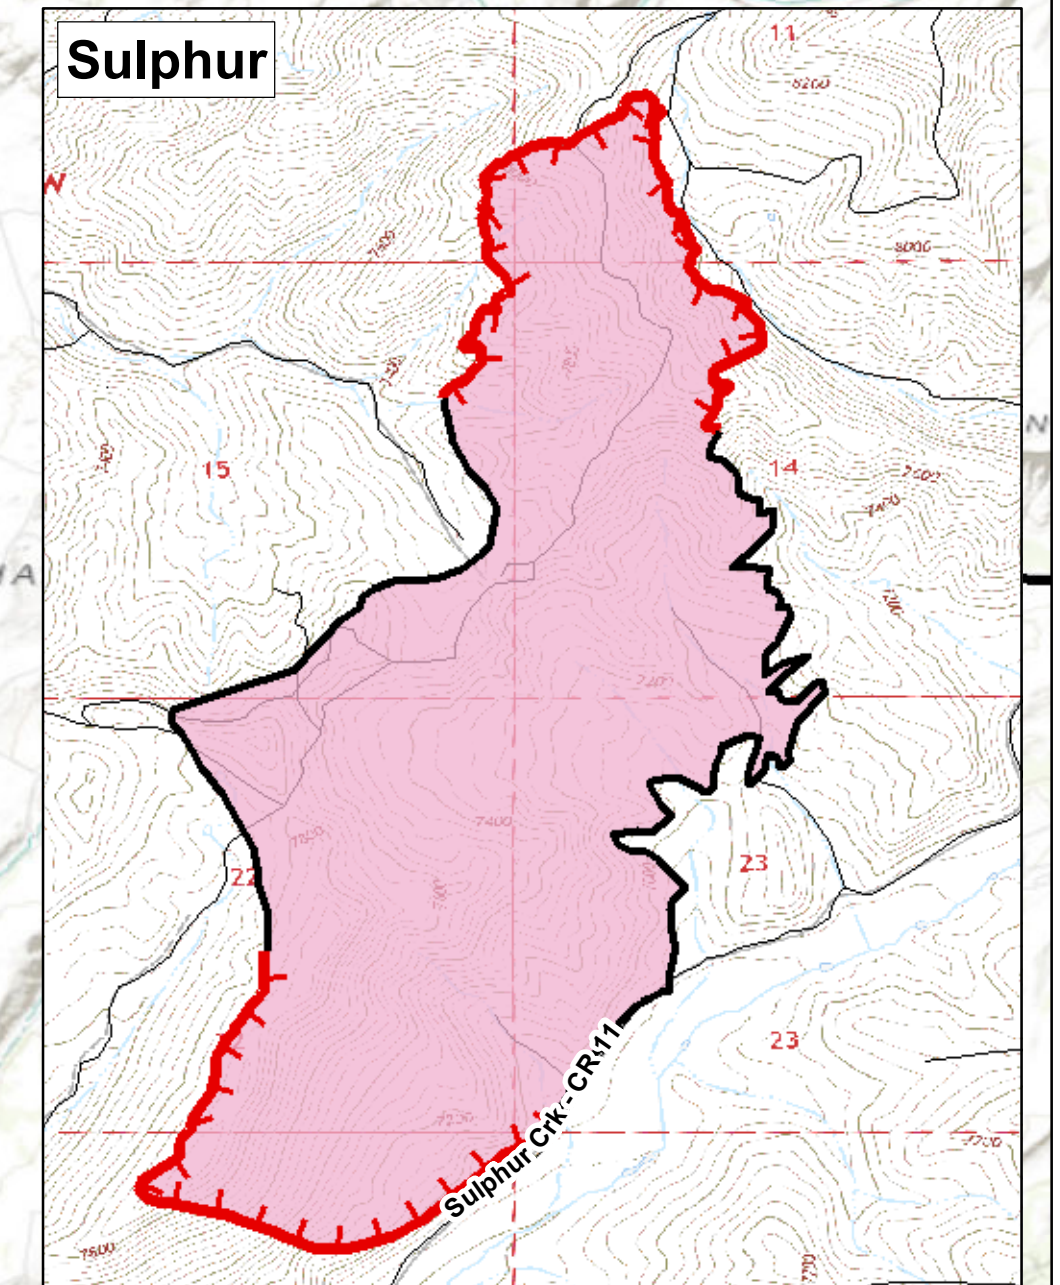

Indian Valley and Sulphur Fire Public Information July 27, 2018

Sulphur
 Fire Perimeter as of
 July 26, 2018 @ 18:30 MDT
 976 Acres

Indian Valley
 Fire Perimeter as of
 July 26, 2018 @ 18:30 MDT
 5467 Acres

SOUTHWEST AREA

INCIDENT MANAGEMENT TEAM 5

- Uncontrolled Fire Edge
- Completed Line
- Wildfire Daily Fire Perimeter

Frank Williams
 July 27, 2018
 06:00 MDT

0 2.5 5 Miles

Sources: Esri, HERE, DeLorme, Intermap, increment P Corp., GEBCO, USGS, FAO, NPS, NRCAN, GeoBase, IGN, Kadaster NL, Ordnance Survey, Esri Japan, METI, Esri China (Hong Kong), Swisstopo, MapmyIndia, © OpenStreetMap contributors, and the GIS User Community