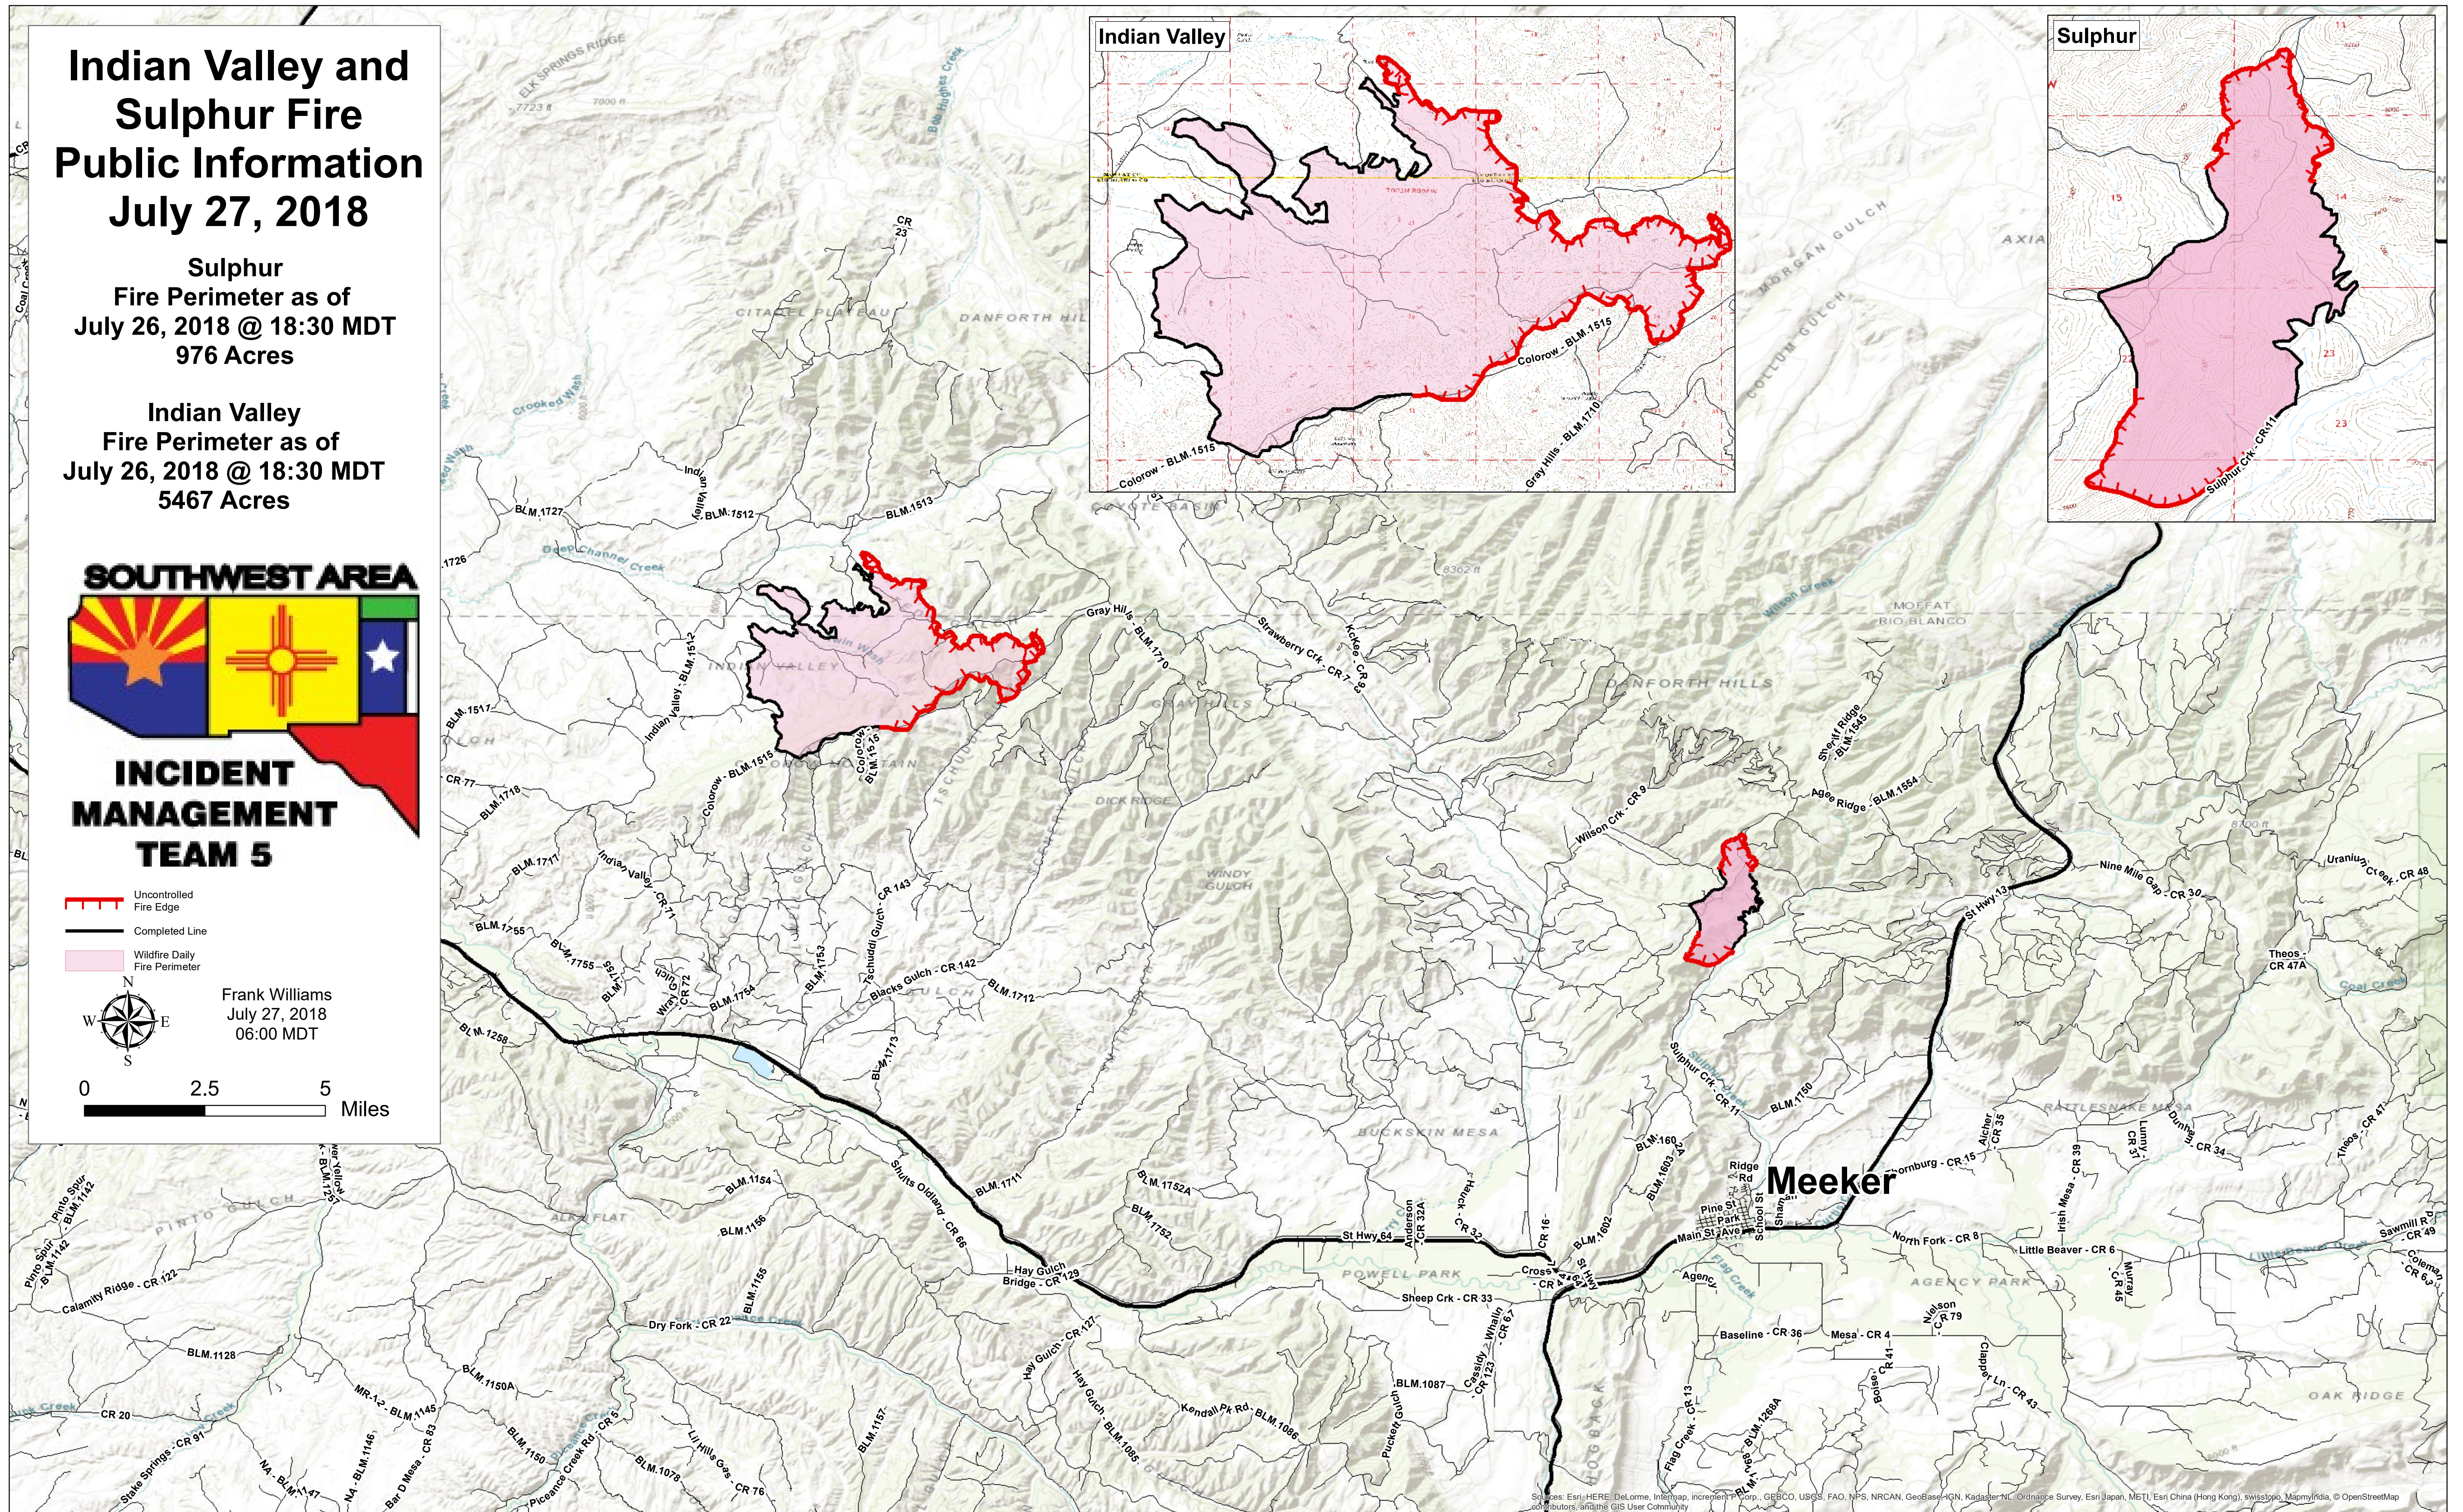

Indian Valley and Sulphur Fire Public Information July 27, 2018

Sulphur
 Fire Perimeter as of
 July 26, 2018 @ 18:30 MDT
 976 Acres

Indian Valley
 Fire Perimeter as of
 July 26, 2018 @ 18:30 MDT
 5467 Acres

SOUTHWEST AREA

INCIDENT MANAGEMENT TEAM 5

- Uncontrolled Fire Edge
- Completed Line
- Wildfire Daily Fire Perimeter

Frank Williams
 July 27, 2018
 06:00 MDT

0 2.5 5 Miles

Sources: Esri, HERE, DeLorme, Intermap, increment P Corp., GEBCO, USGS, FAO, NPS, NRCAN, GeoBase, IGN, Kadaster NL, Ordnance Survey, Esri Japan, METI, Esri China (Hong Kong), Swisstopo, MapmyIndia, © OpenStreetMap contributors, and the GIS User Community