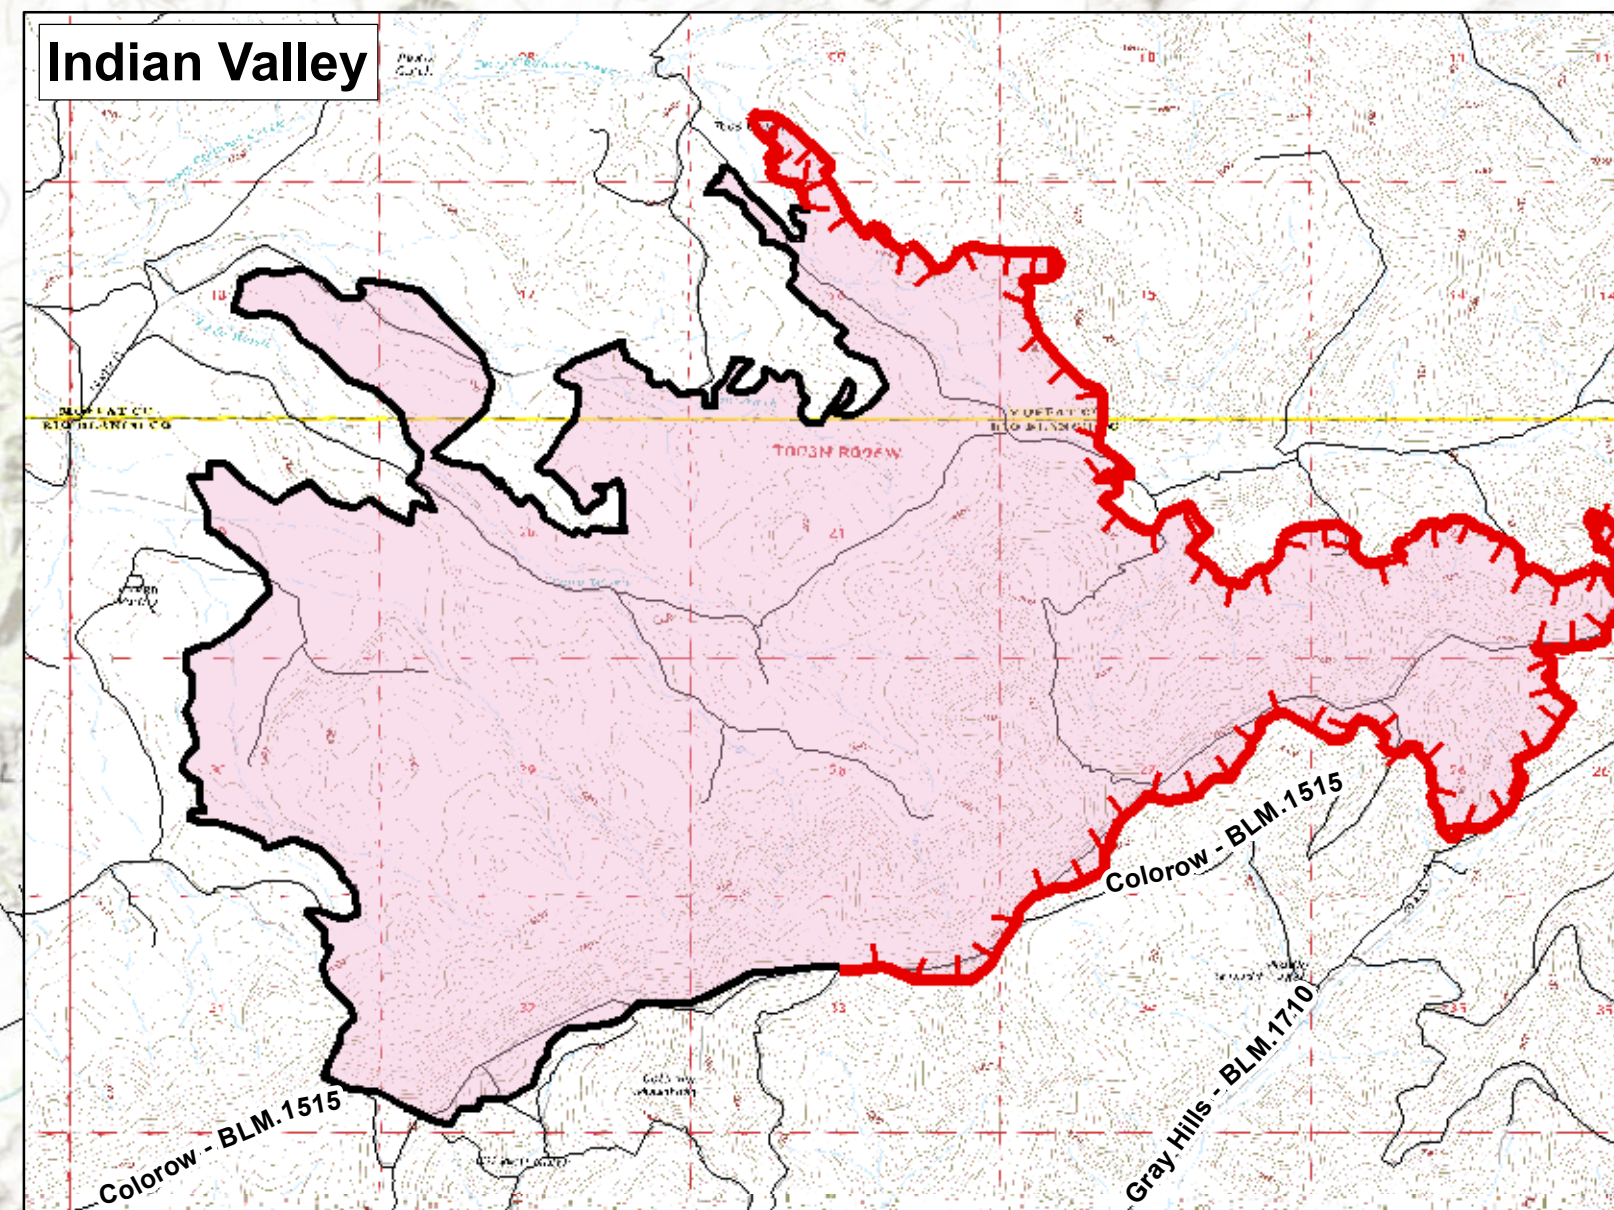

Indian Valley and Sulphur Fire Public Information July 27, 2018

Sulphur
 Fire Perimeter as of
 July 26, 2018 @ 18:30 MDT
 976 Acres

Indian Valley
 Fire Perimeter as of
 July 26, 2018 @ 18:30 MDT
 5467 Acres

SOUTHWEST AREA

INCIDENT MANAGEMENT TEAM 5

- Uncontrolled Fire Edge
- Completed Line
- Wildfire Daily Fire Perimeter

Frank Williams
 July 27, 2018
 06:00 MDT

0 2.5 5 Miles

Sources: Esri, HERE, DeLorme, Intermap, increment P Corp., GEBCO, USGS, FAO, NPS, NRCAN, GeoBase, IGN, Kadaster NL, Ordnance Survey, Esri Japan, METI, Esri China (Hong Kong), Swisstopo, MapmyIndia, © OpenStreetMap contributors, and the GIS User Community