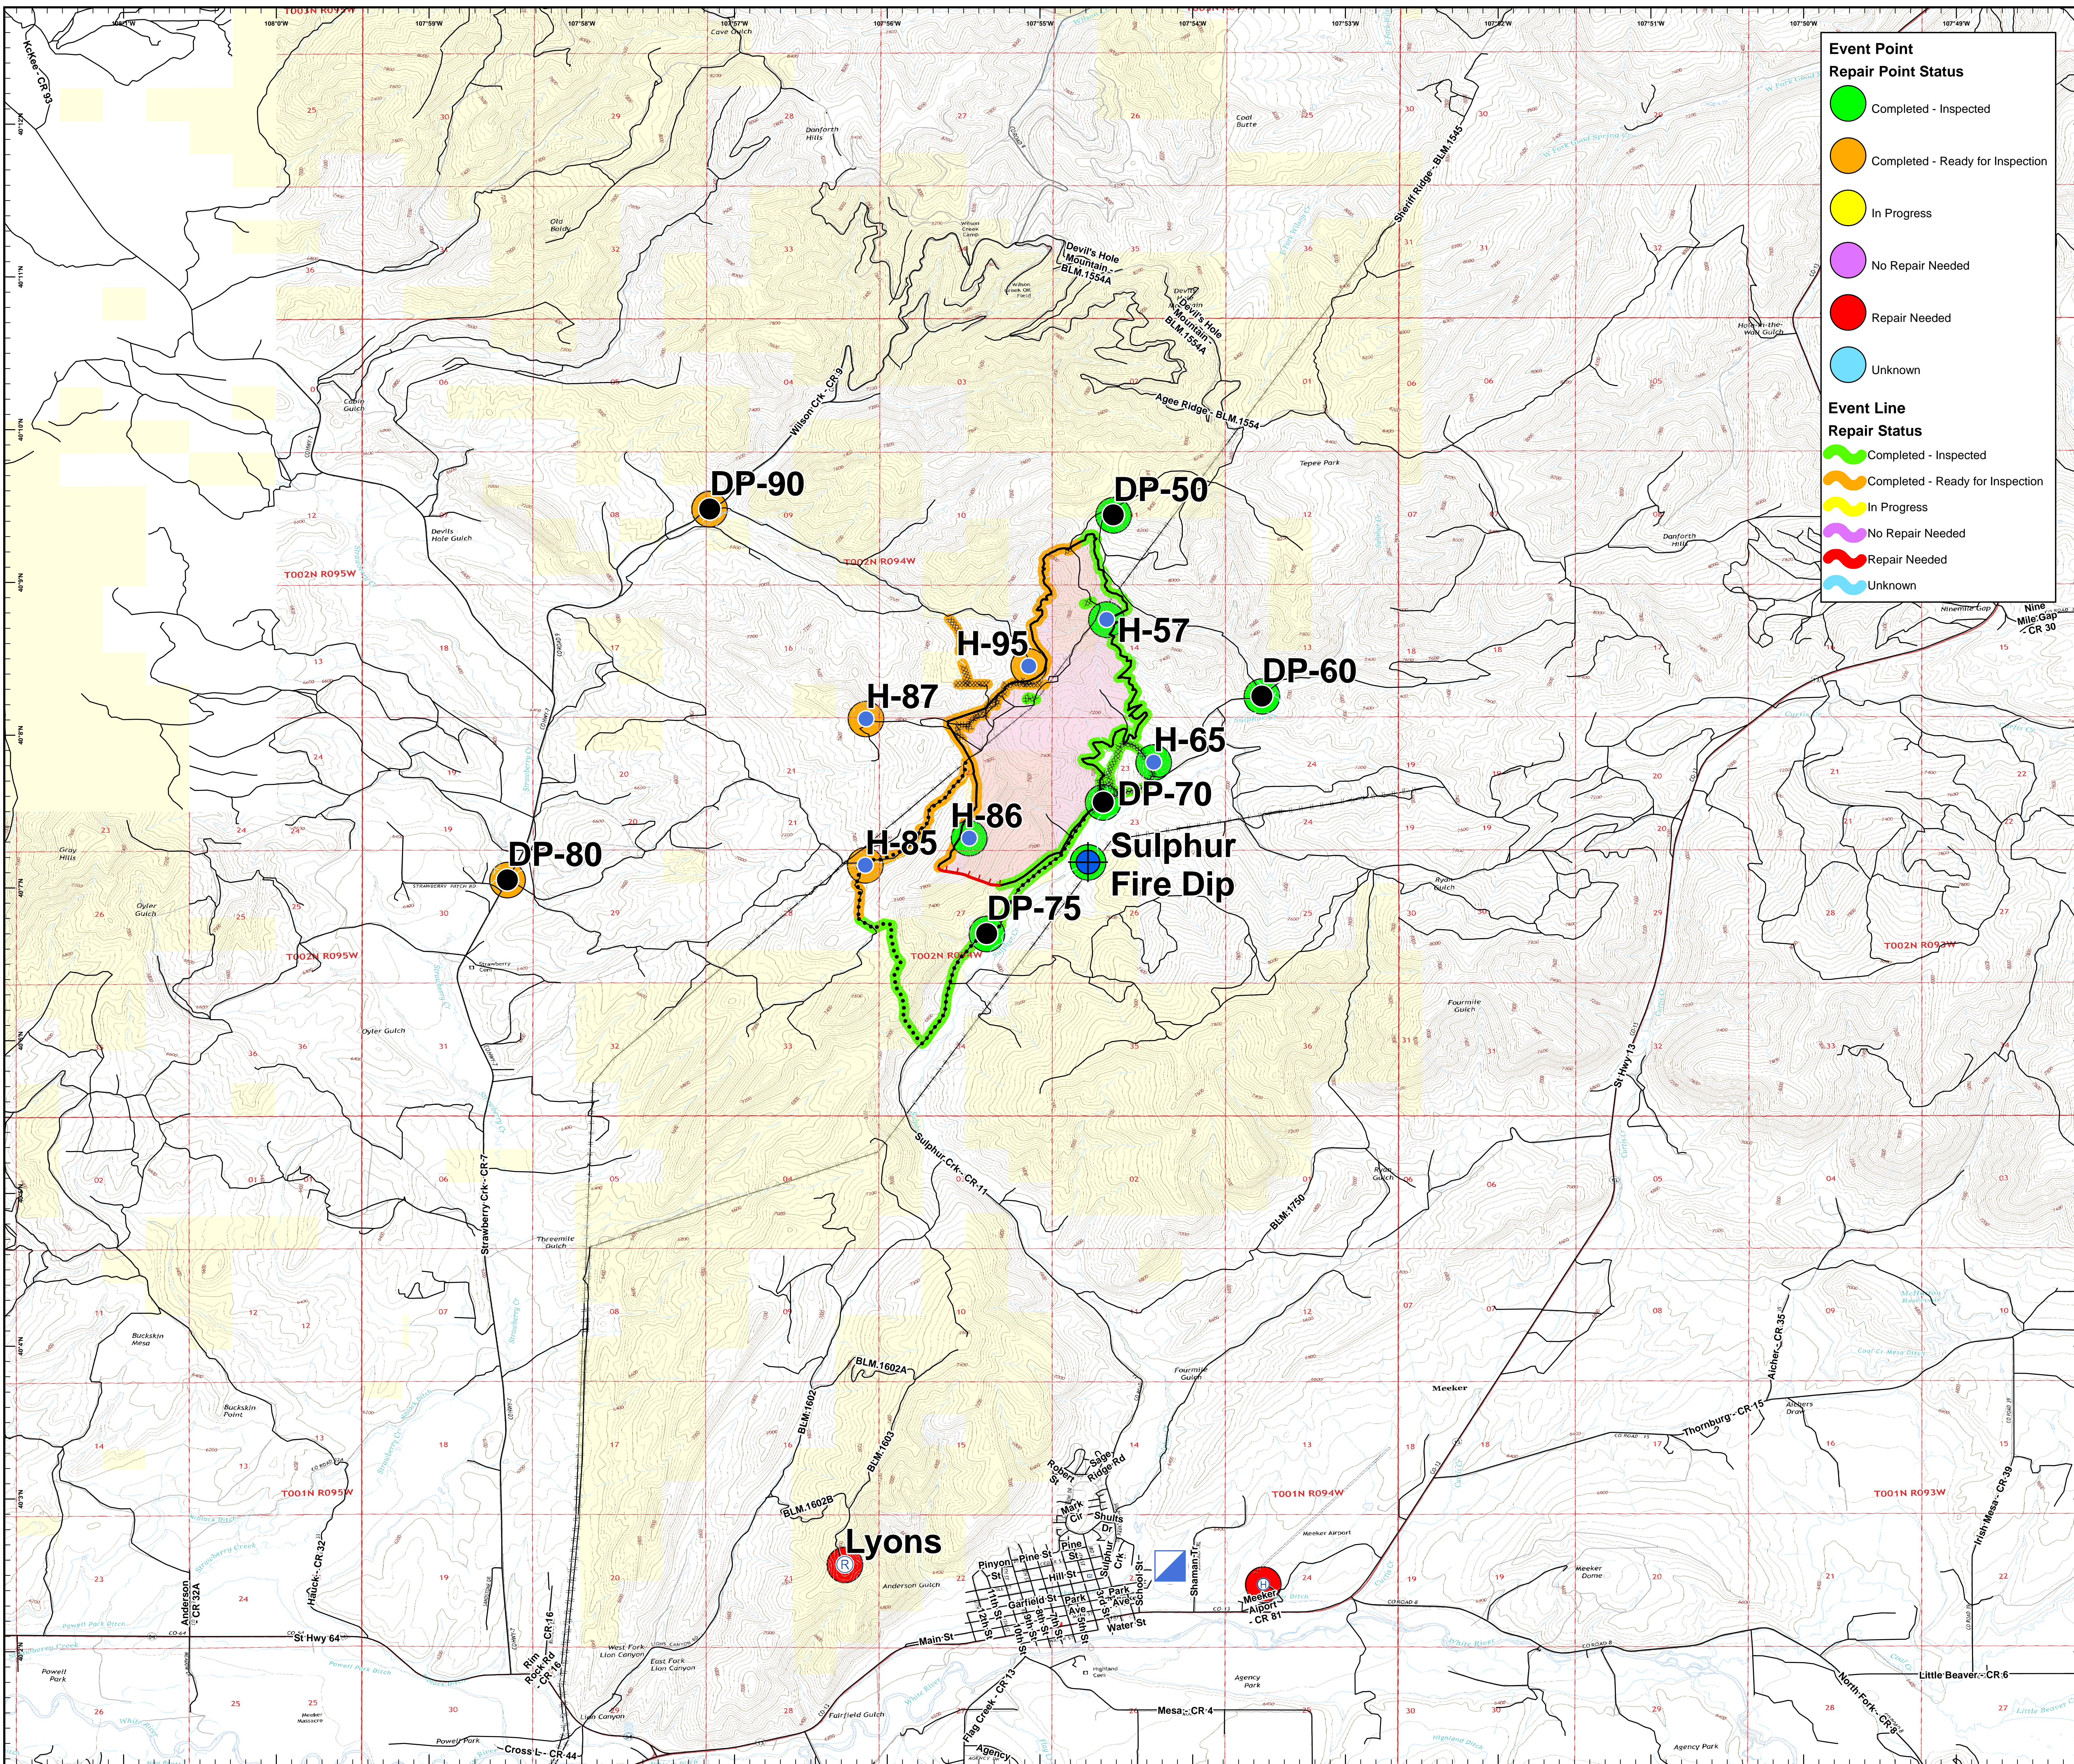

Repair Map

July 30, 2018

Sulphur
CO-WRD-000326
977 Acres
Fire Perimeter as of
July 27, 2018
02:30 MDT

-  Dip Site
-  Drop Point
-  Helibase
-  Helispot
-  Incident Command Post
-  Repeater
-  Uncontrolled Fire Edge
-  Completed Line
-  Completed Dozer Line
-  Planned Secondary Line
-  Roads
-  Wildfire Daily Fire Perimeter
- Ownership**
-  BLM
-  STATE
-  PRIVATE
-  345KV Powerline

- Event Point**
- Repair Point Status**
-  Completed - Inspected
-  Completed - Ready for Inspection
-  In Progress
-  No Repair Needed
-  Repair Needed
-  Unknown
- Event Line**
- Repair Status**
-  Completed - Inspected
-  Completed - Ready for Inspection
-  In Progress
-  No Repair Needed
-  Repair Needed
-  Unknown