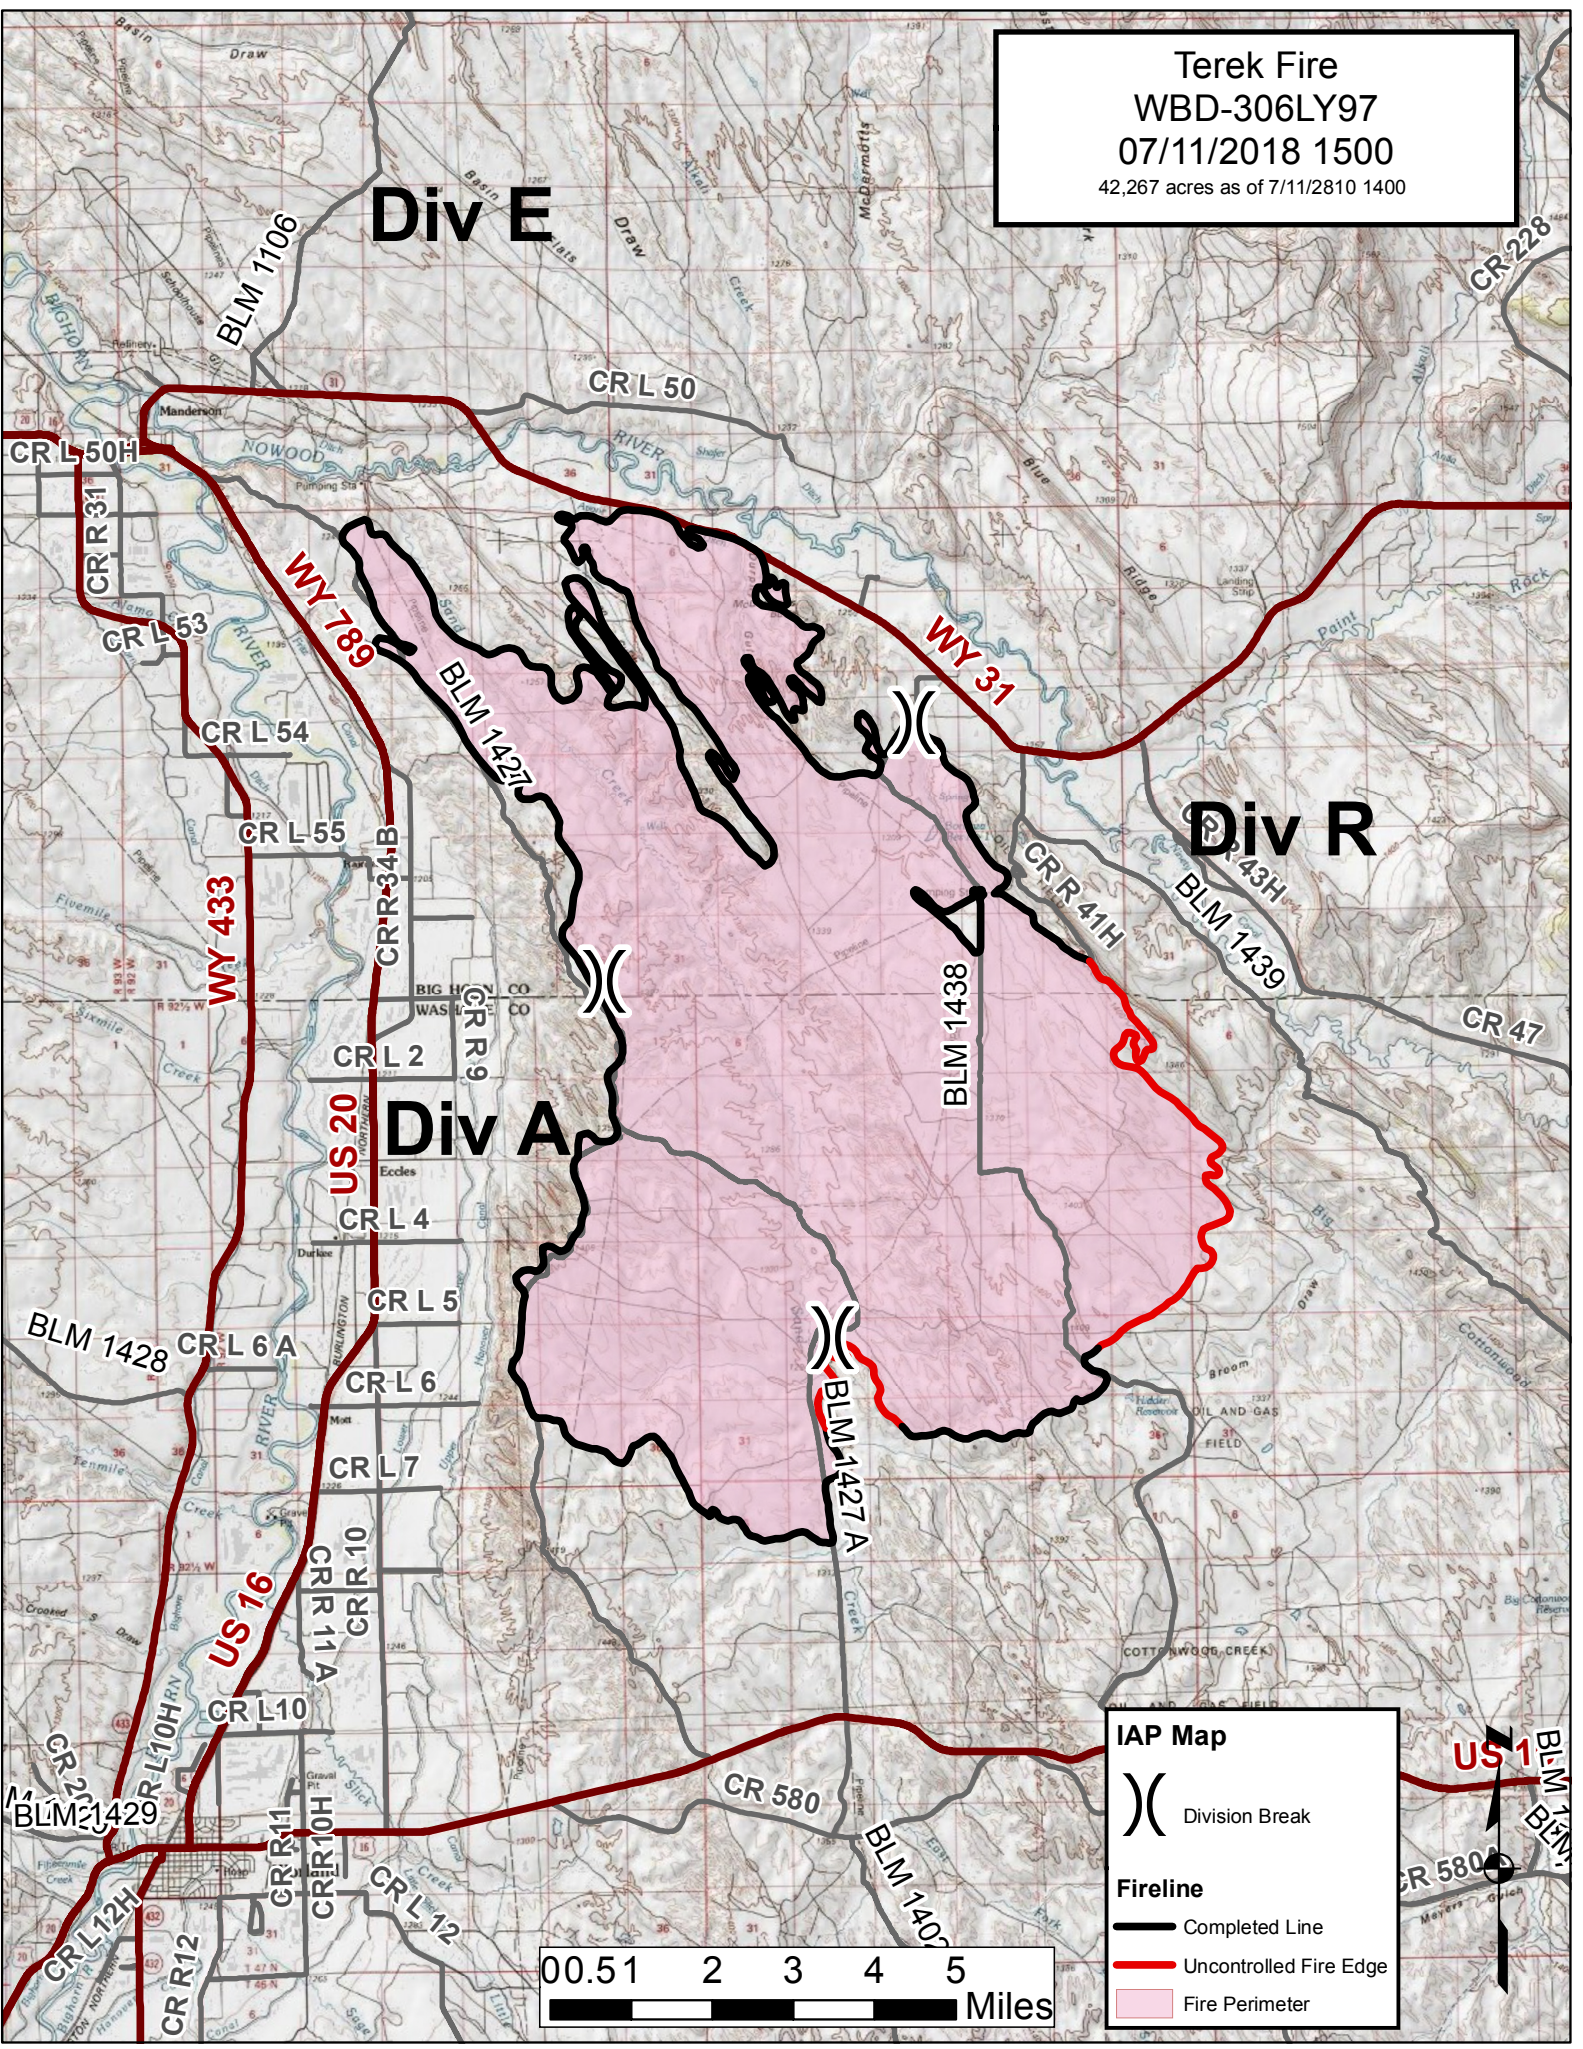

Terek Fire
 WBD-306LY97
 07/11/2018 1500
 42,267 acres as of 7/11/2810 1400

IAP Map

- Division Break
- Fireline**
- Completed Line
- Uncontrolled Fire Edge
- Fire Perimeter