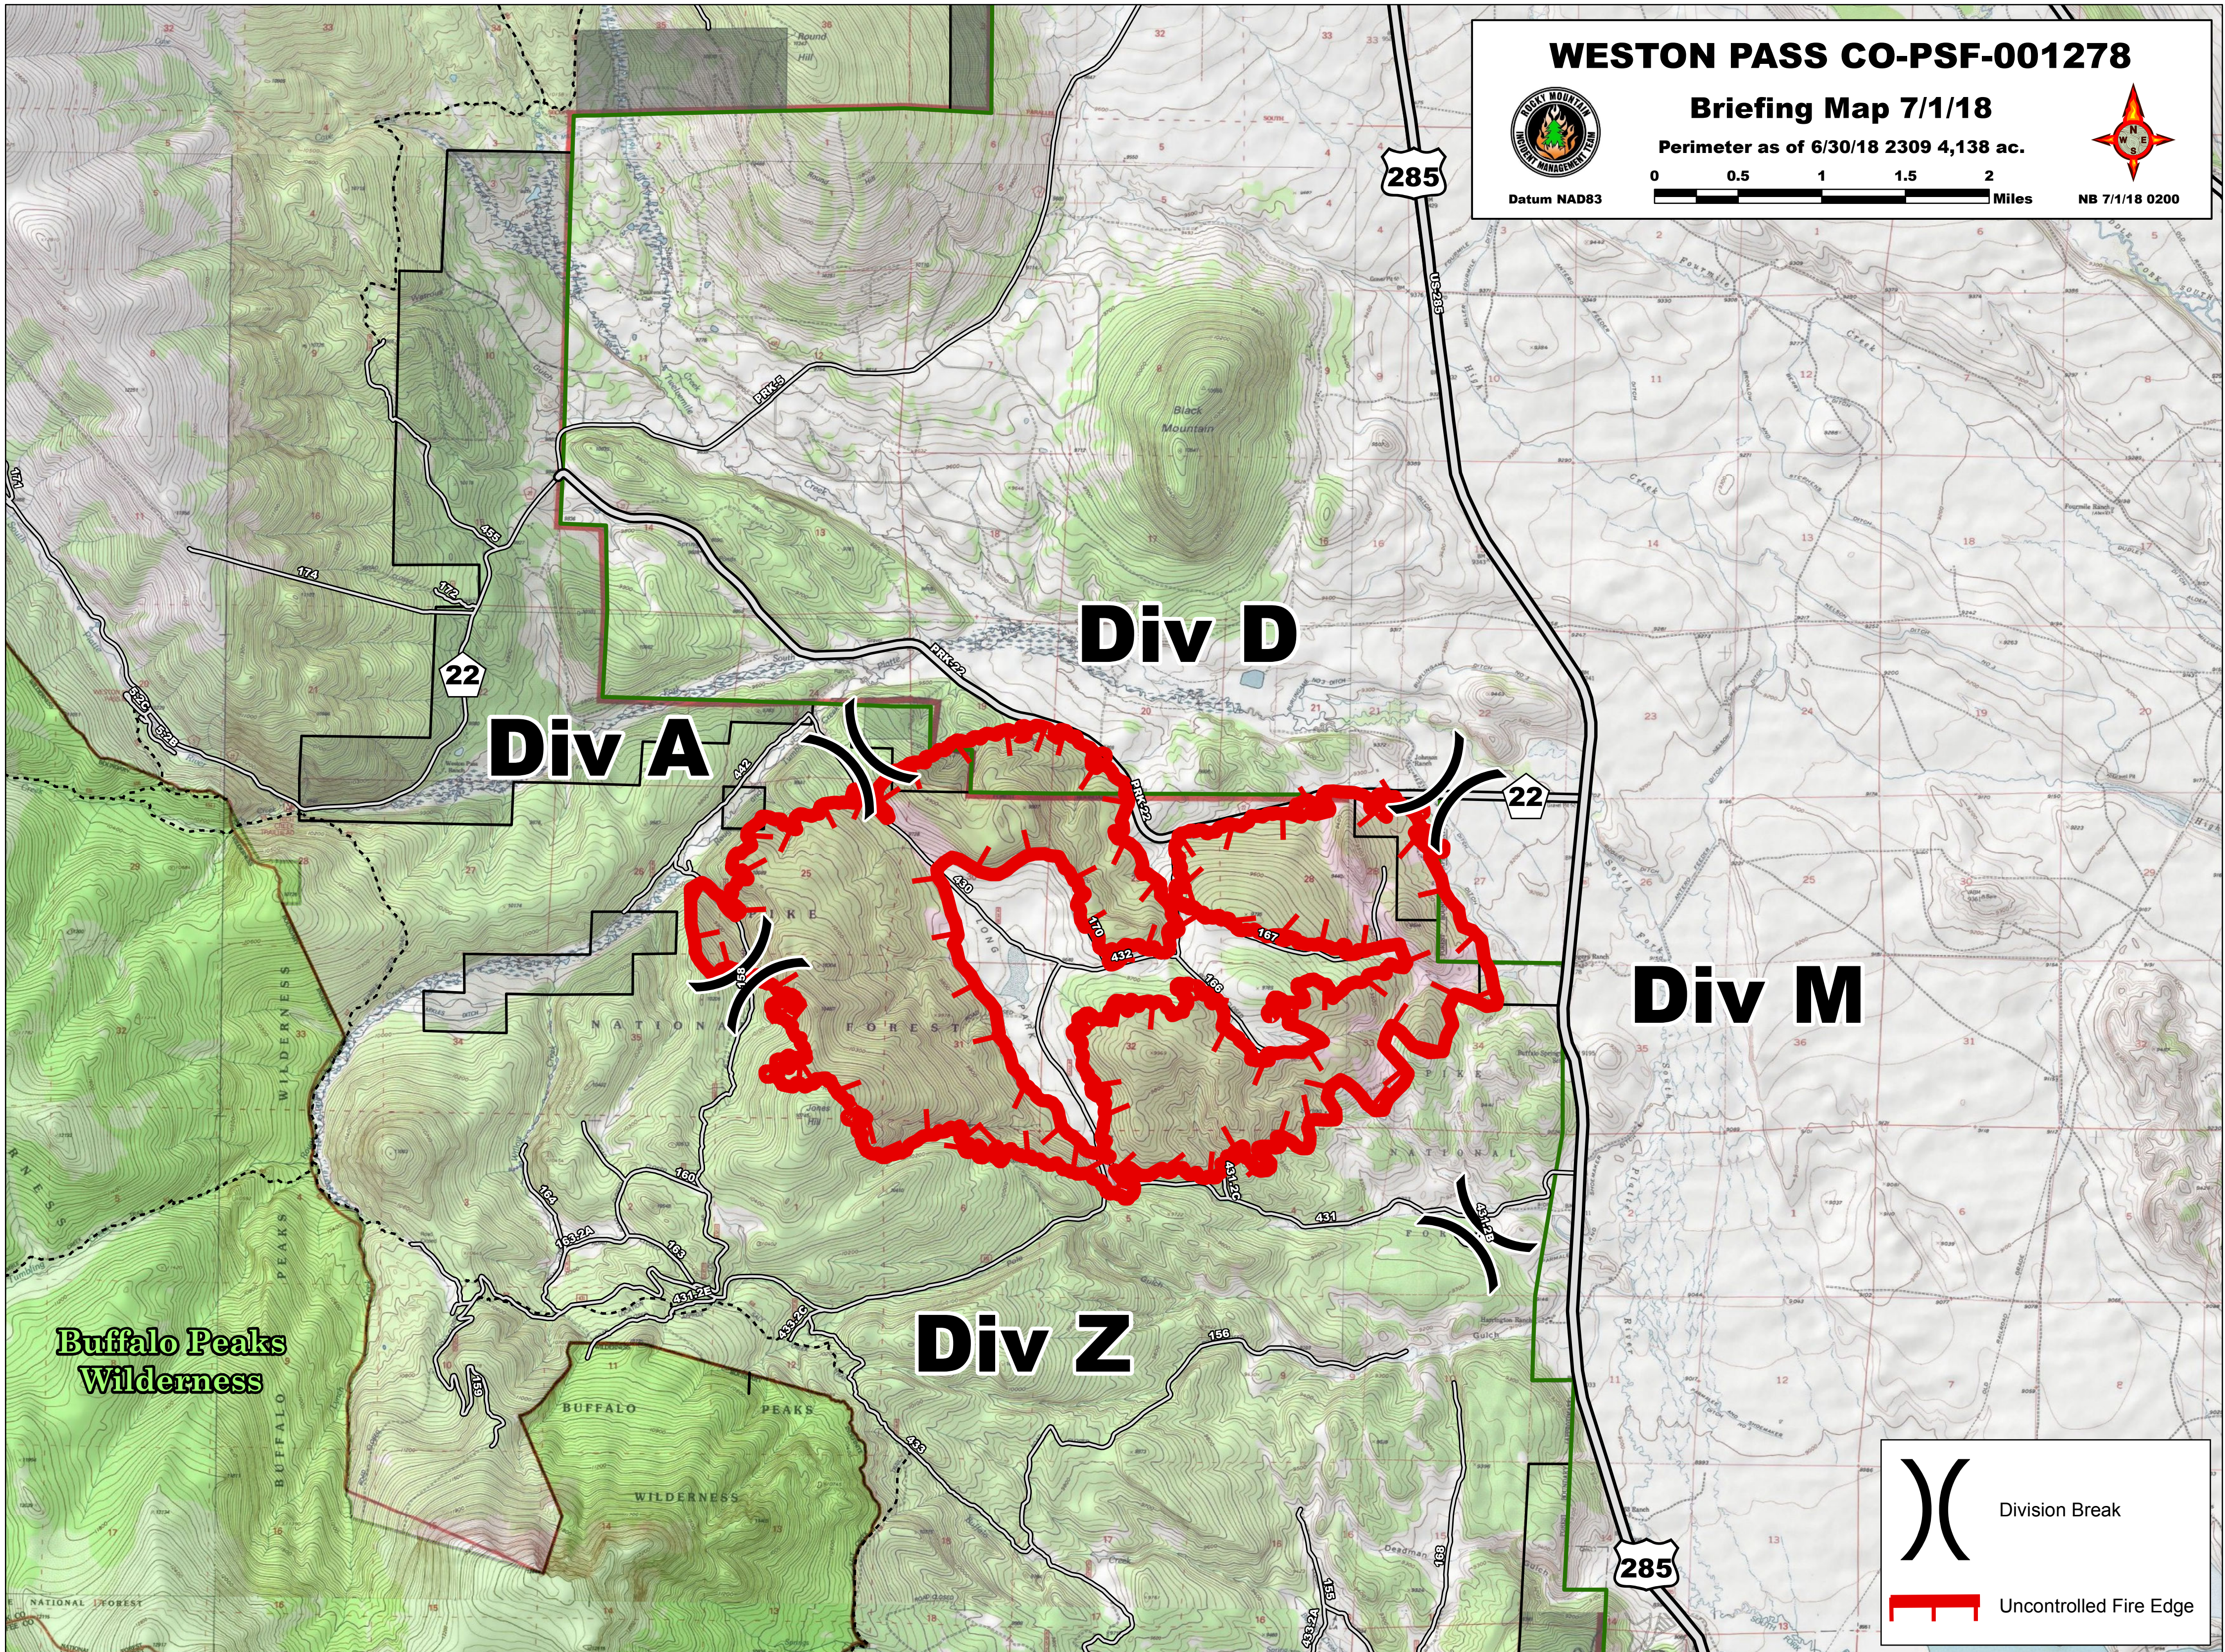

WESTON PASS CO-PSF-001278

Briefing Map 7/1/18

Perimeter as of 6/30/18 2309 4,138 ac.

Datum NAD83

NB 7/1/18 0200

Div D

Div A

Div M

Div Z

Buffalo Peaks Wilderness

)) Division Break

└─┘ Uncontrolled Fire Edge