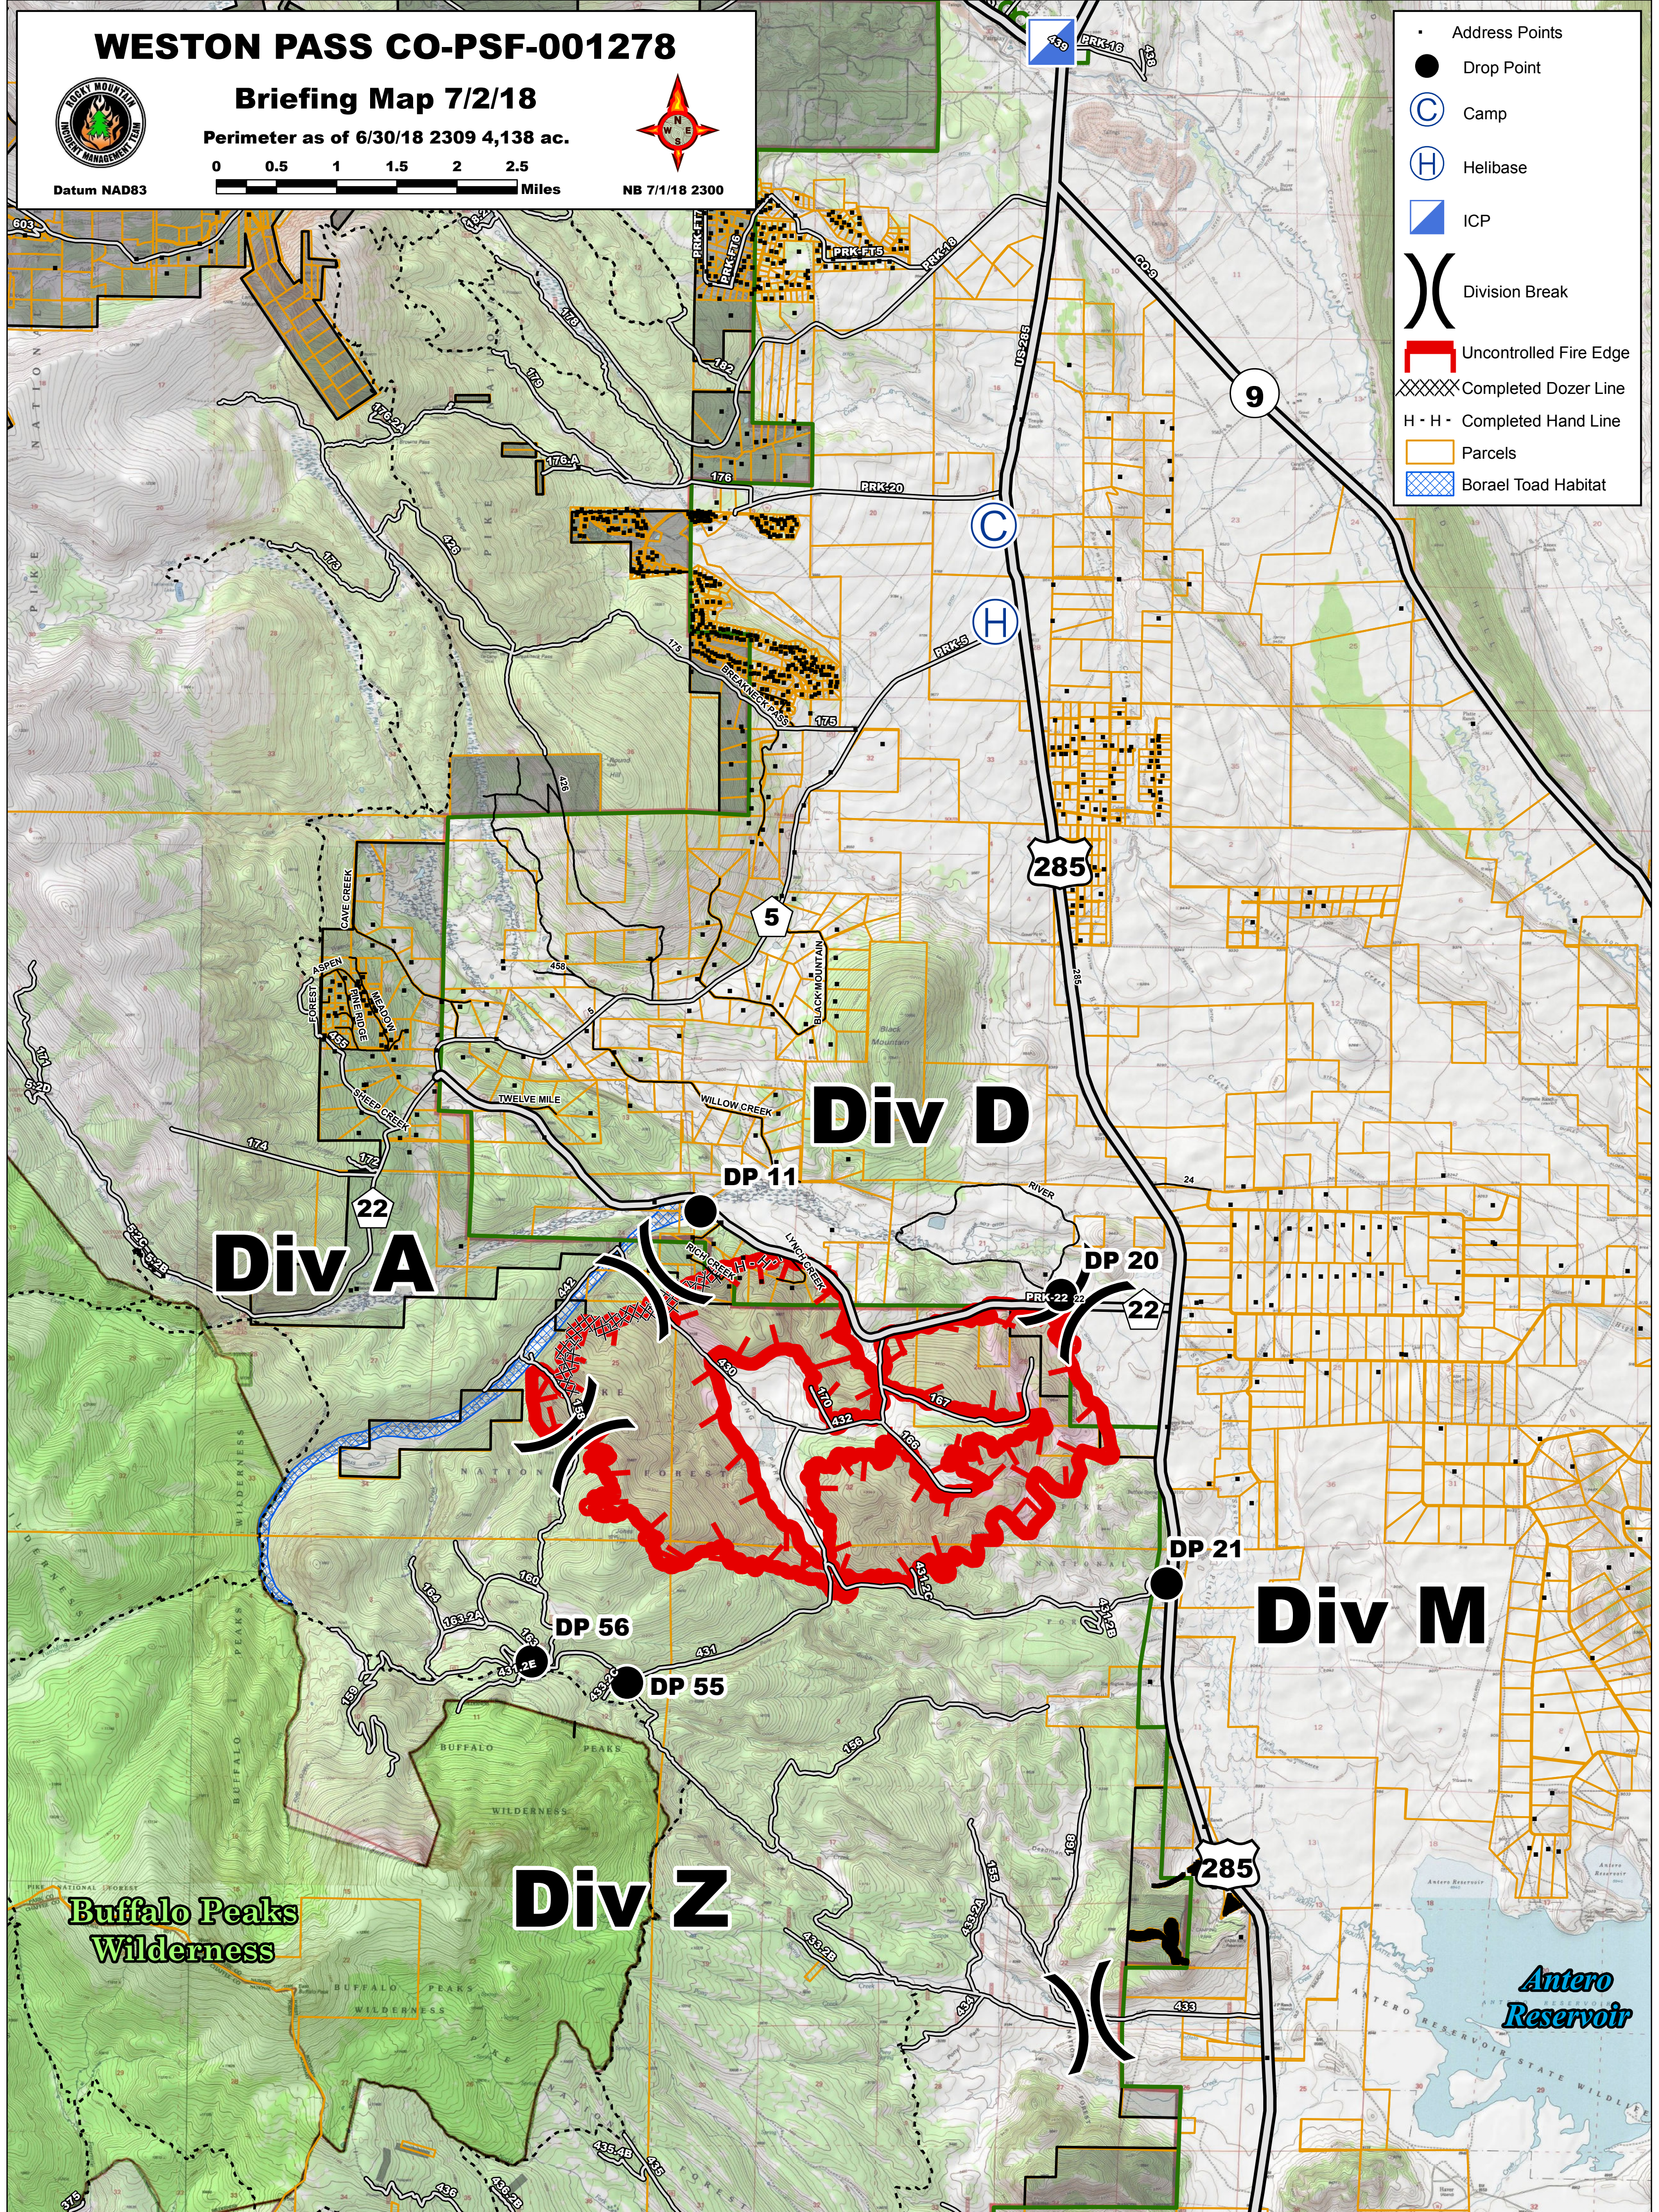

## Briefing Map 7/2/18

Perimeter as of 6/30/18 2309 4,138 ac.

Datum NAD83

NB 7/1/18 2300

- Address Points
- Drop Point
- Ⓒ Camp
- Ⓗ Helibase
- ▢ ICP
- ⎓ Division Break
- ▬ Uncontrolled Fire Edge
- ▨ Completed Dozer Line
- H - H - Completed Hand Line
- ▭ Parcels
- ▩ Boreal Toad Habitat

### Div A

### Div D

### Div Z

Buffalo Peaks Wilderness

Antero Reservoir