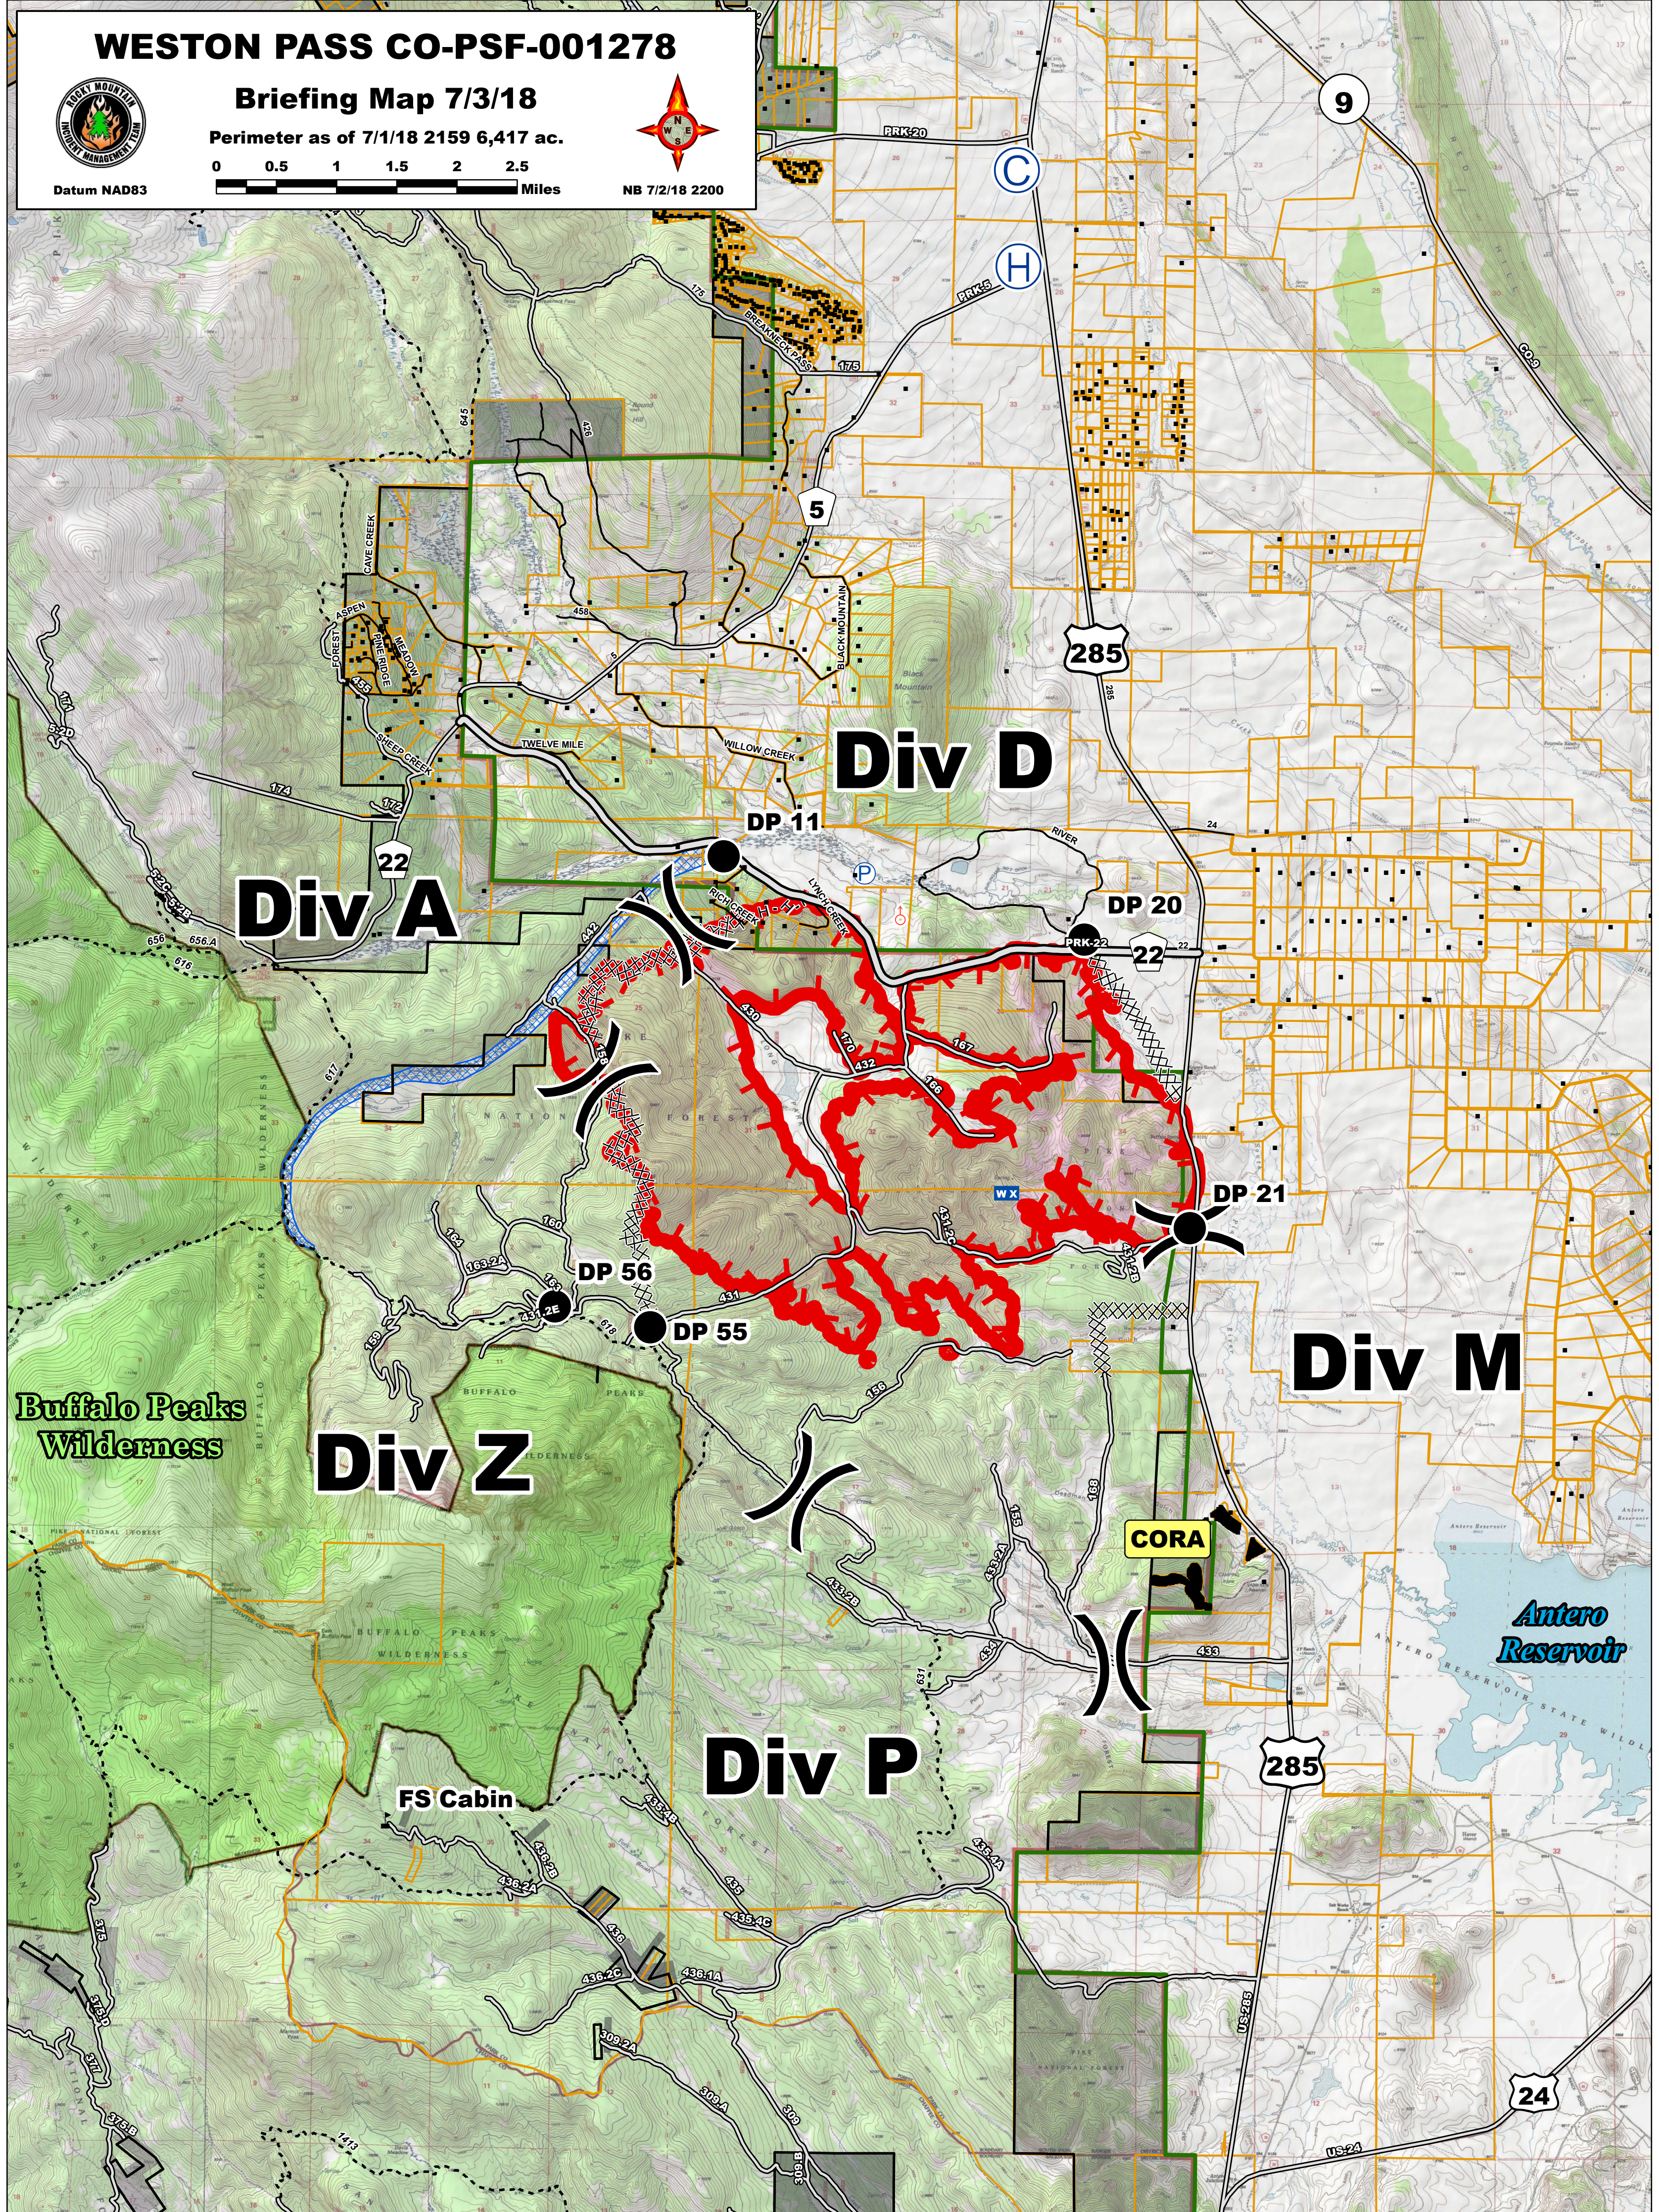

WESTON PASS CO-PSF-001278

Briefing Map 7/3/18

Perimeter as of 7/1/18 2159 6,417 ac.

NB 7/2/18 2200

Datum NAD83

Div A

Div D

Div M

Div P

Div Z

Buffalo Peaks Wilderness

Antero Reservoir

FS Cabin

CORA

DP 11

DP 20