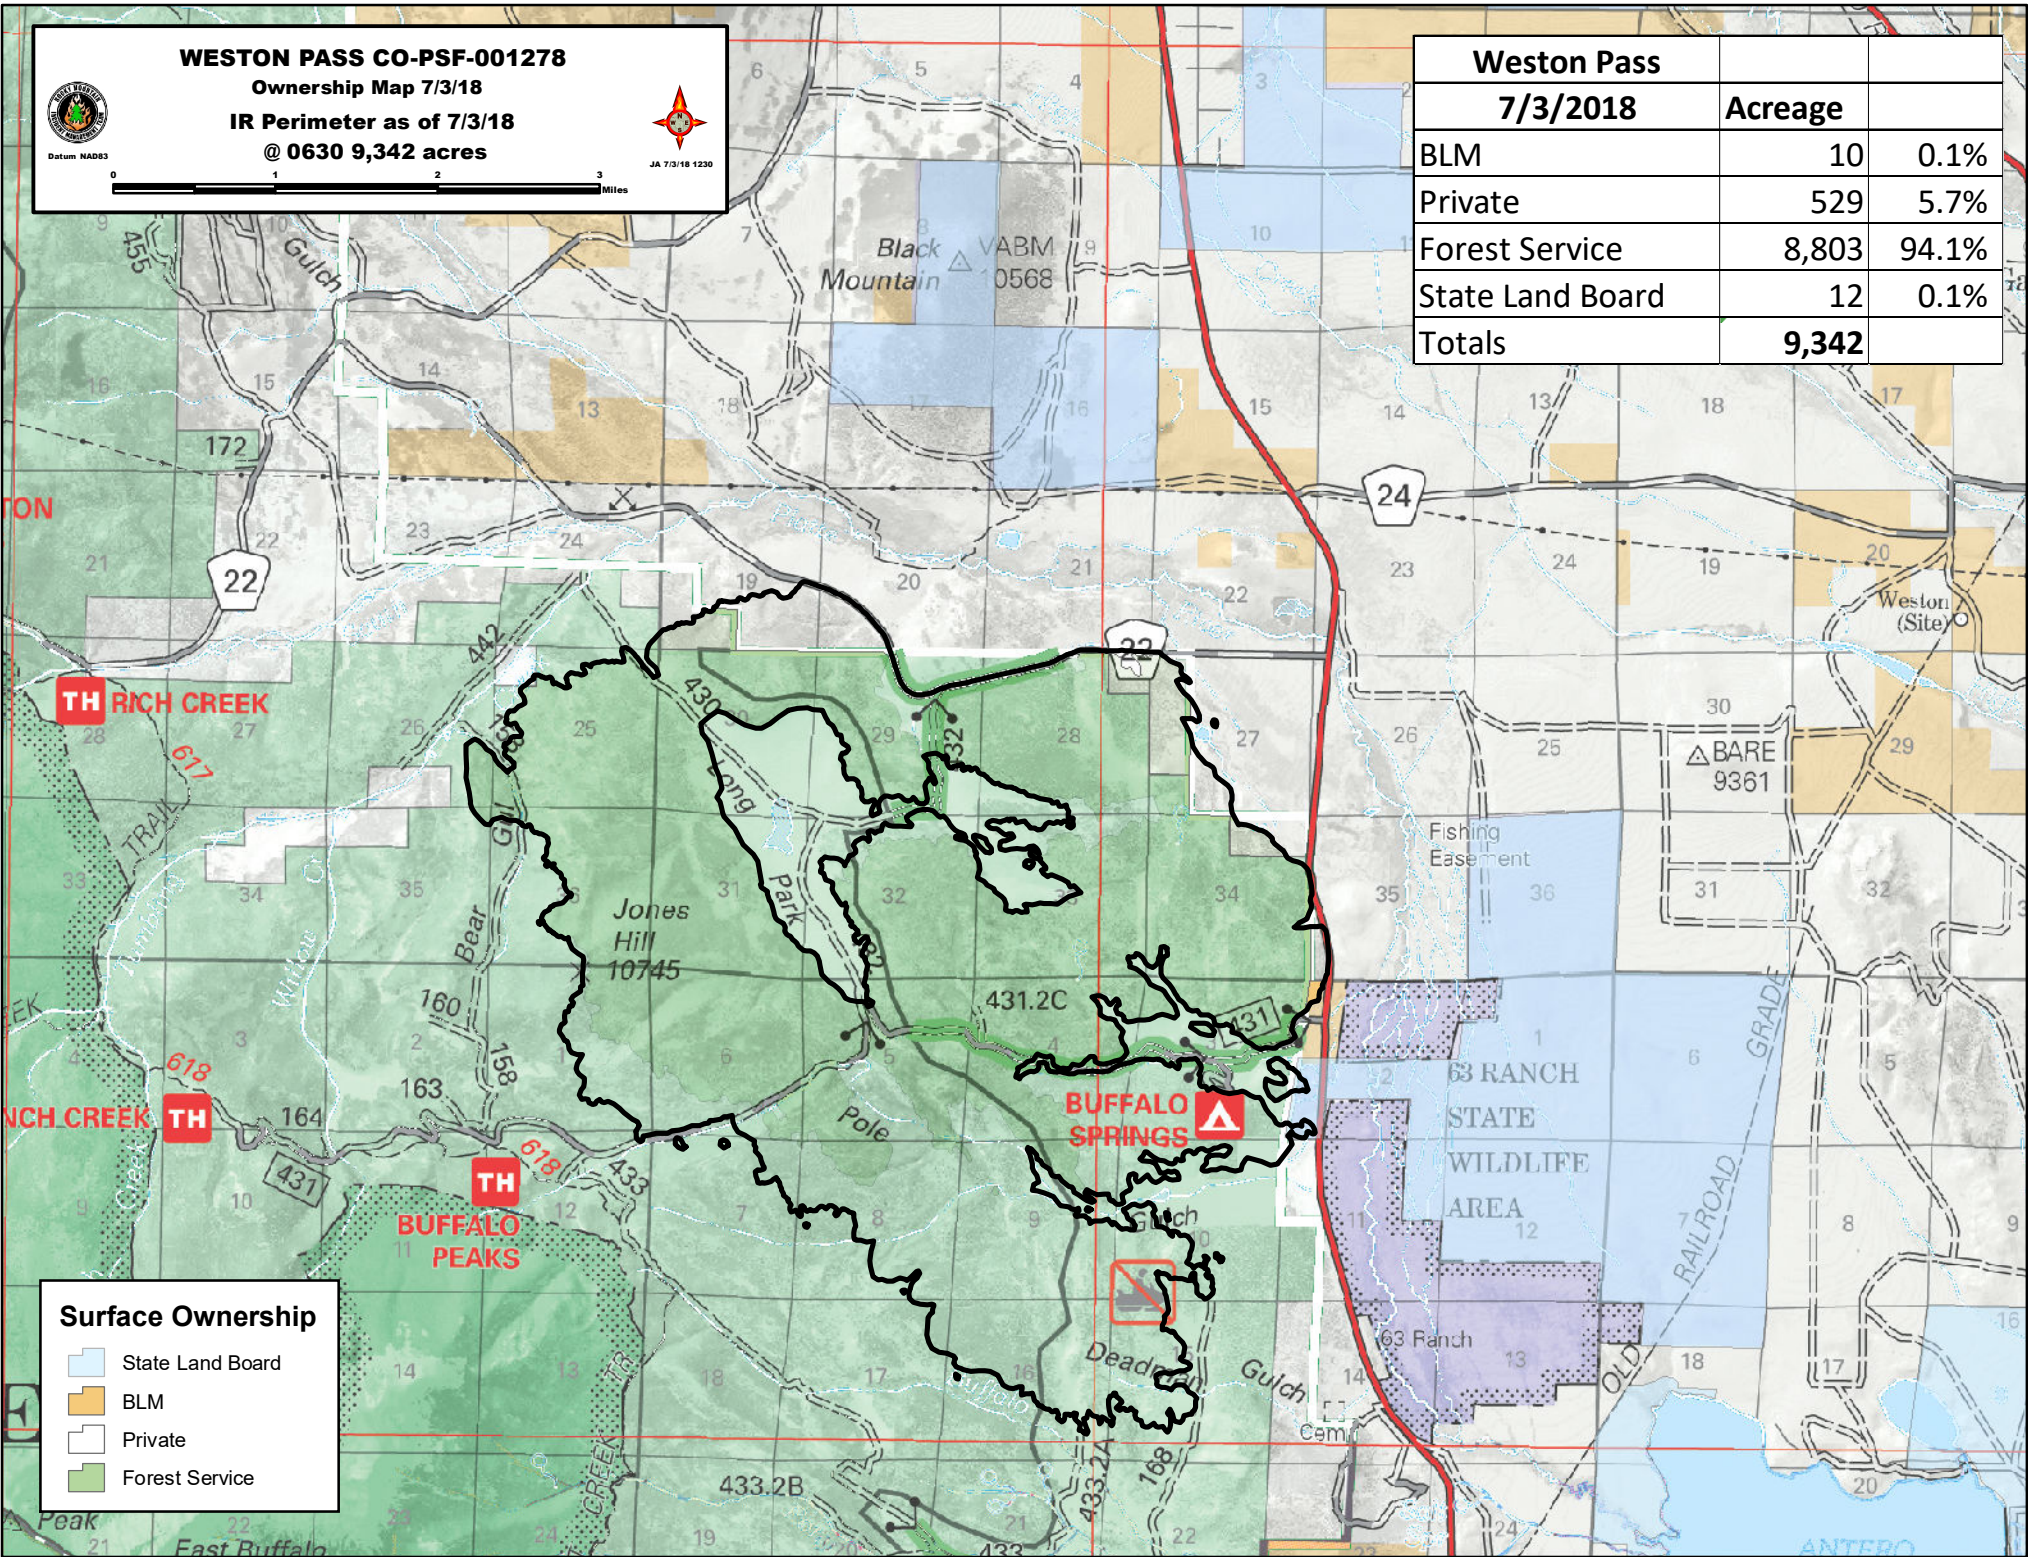

**WESTON PASS CO-PSF-001278**  
**Ownership Map 7/3/18**  
**IR Perimeter as of 7/3/18**  
**@ 0630 9,342 acres**

Datum NAD83  
 JA 7/3/18 1230

Weston Pass		
7/3/2018	Acreage	
BLM	10	0.1%
Private	529	5.7%
Forest Service	8,803	94.1%
State Land Board	12	0.1%
<b>Totals</b>	<b>9,342</b>	

**Surface Ownership**

- State Land Board
- BLM
- Private
- Forest Service