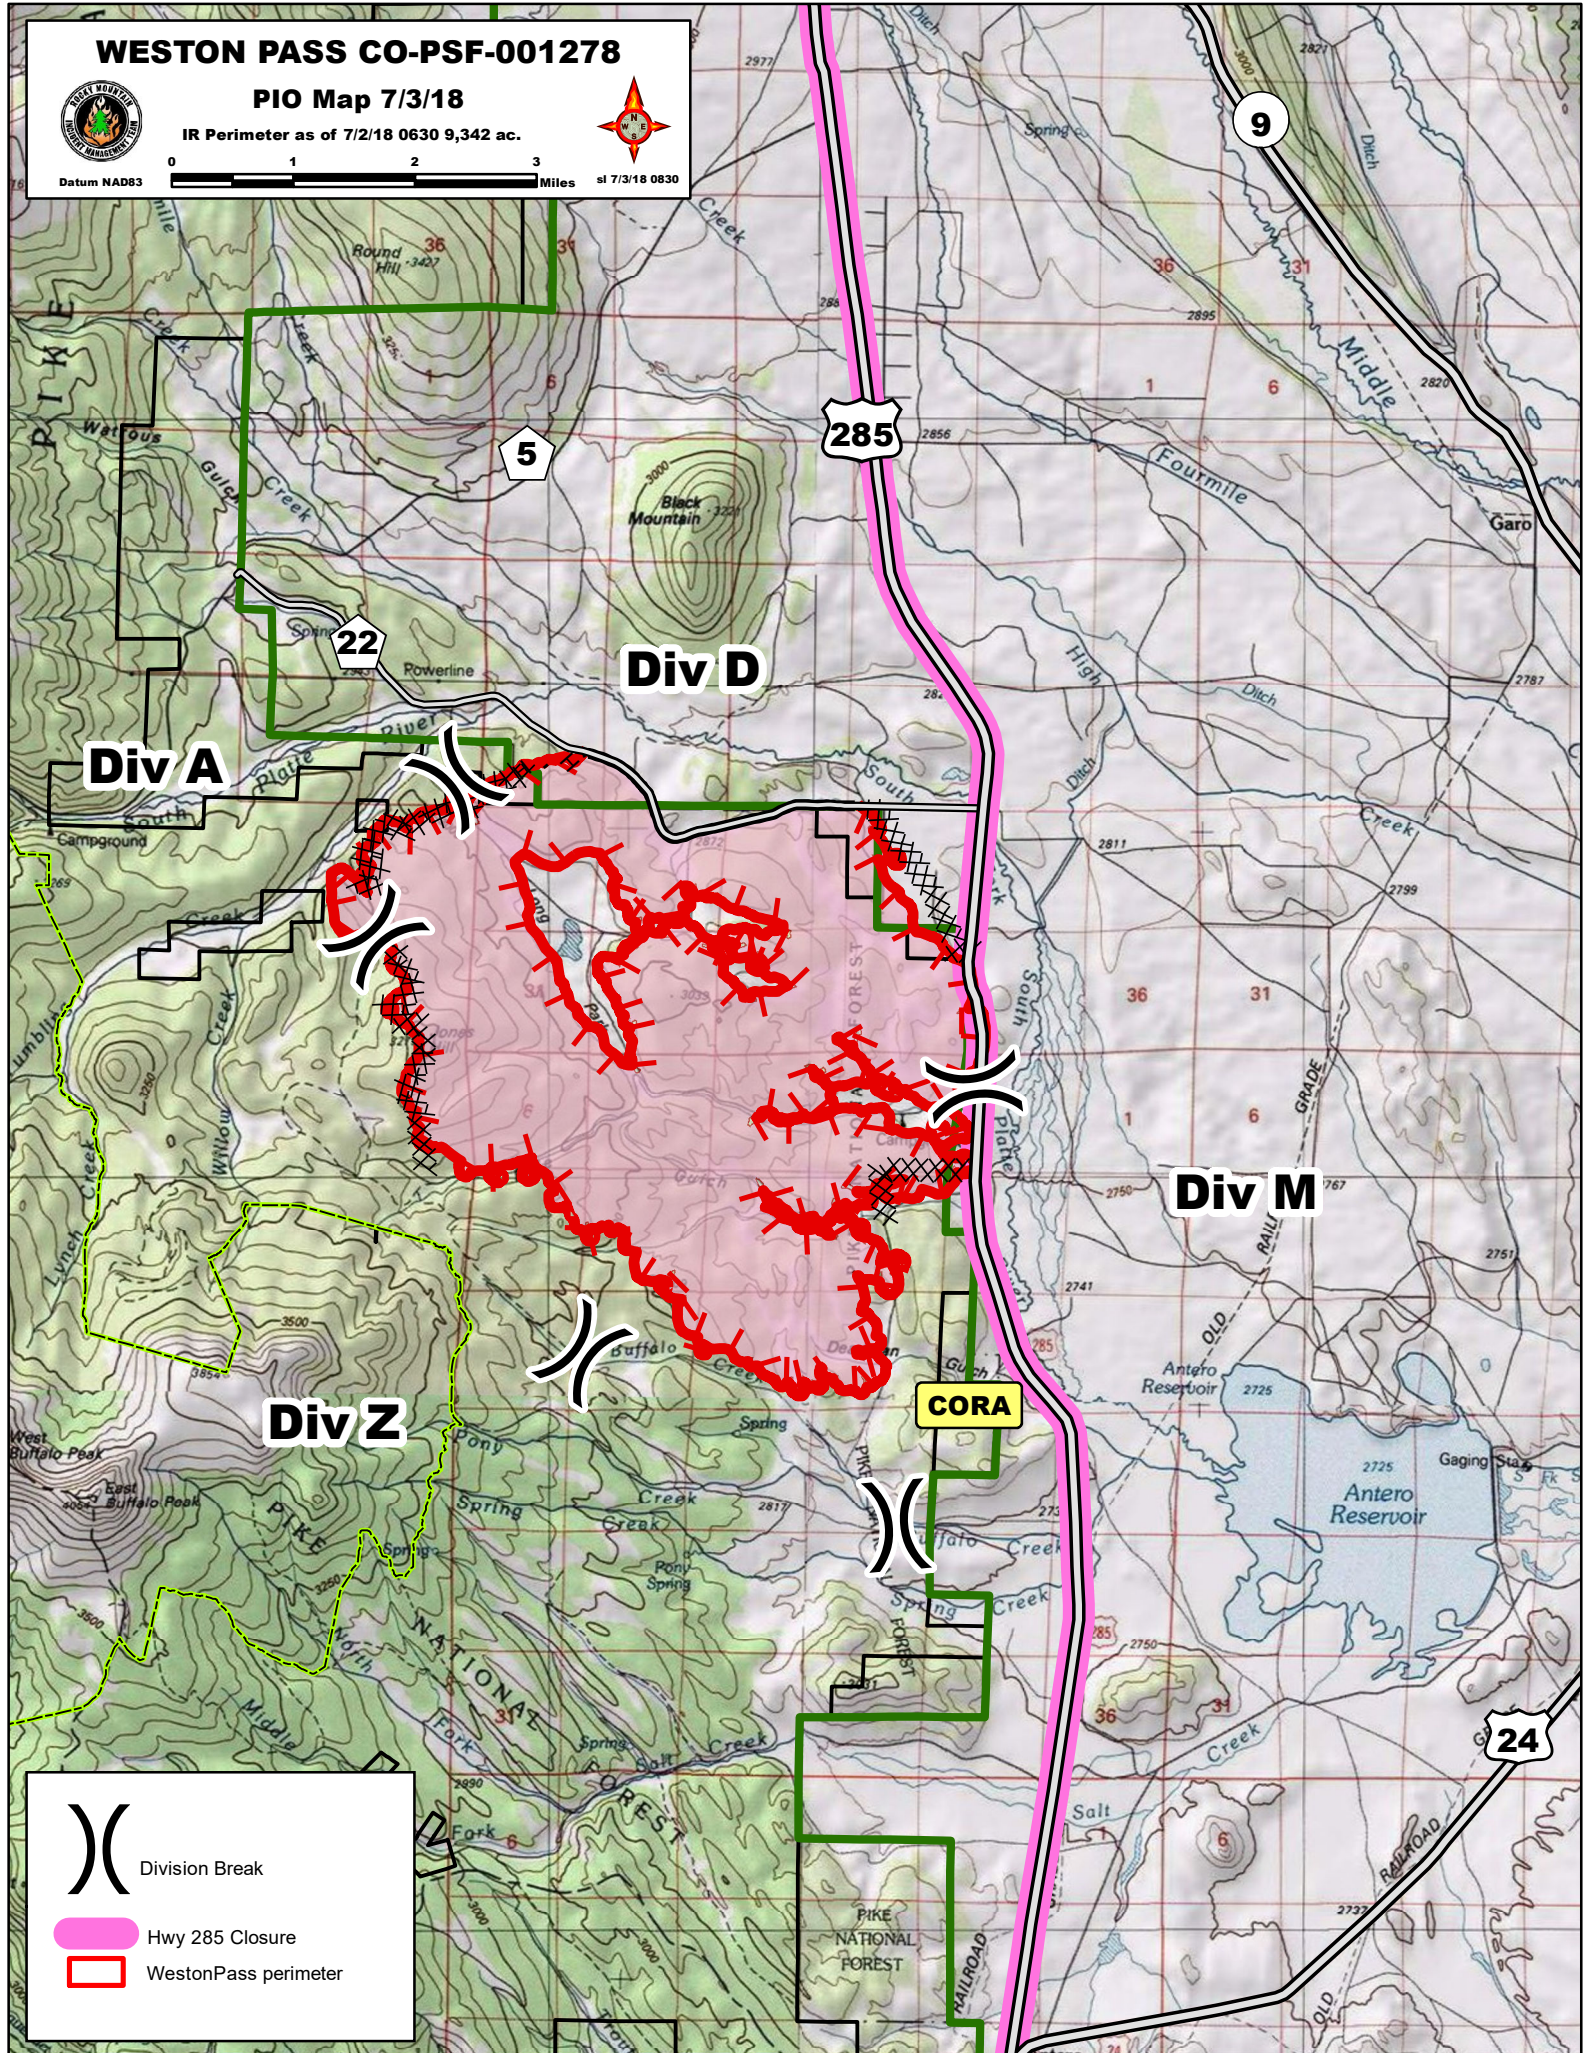

# WESTON PASS CO-PSF-001278

PIO Map 7/3/18

IR Perimeter as of 7/2/18 0630 9,342 ac.

Datum NAD83

sl 7/3/18 0630

Division Break

Hwy 285 Closure

WestonPass perimeter