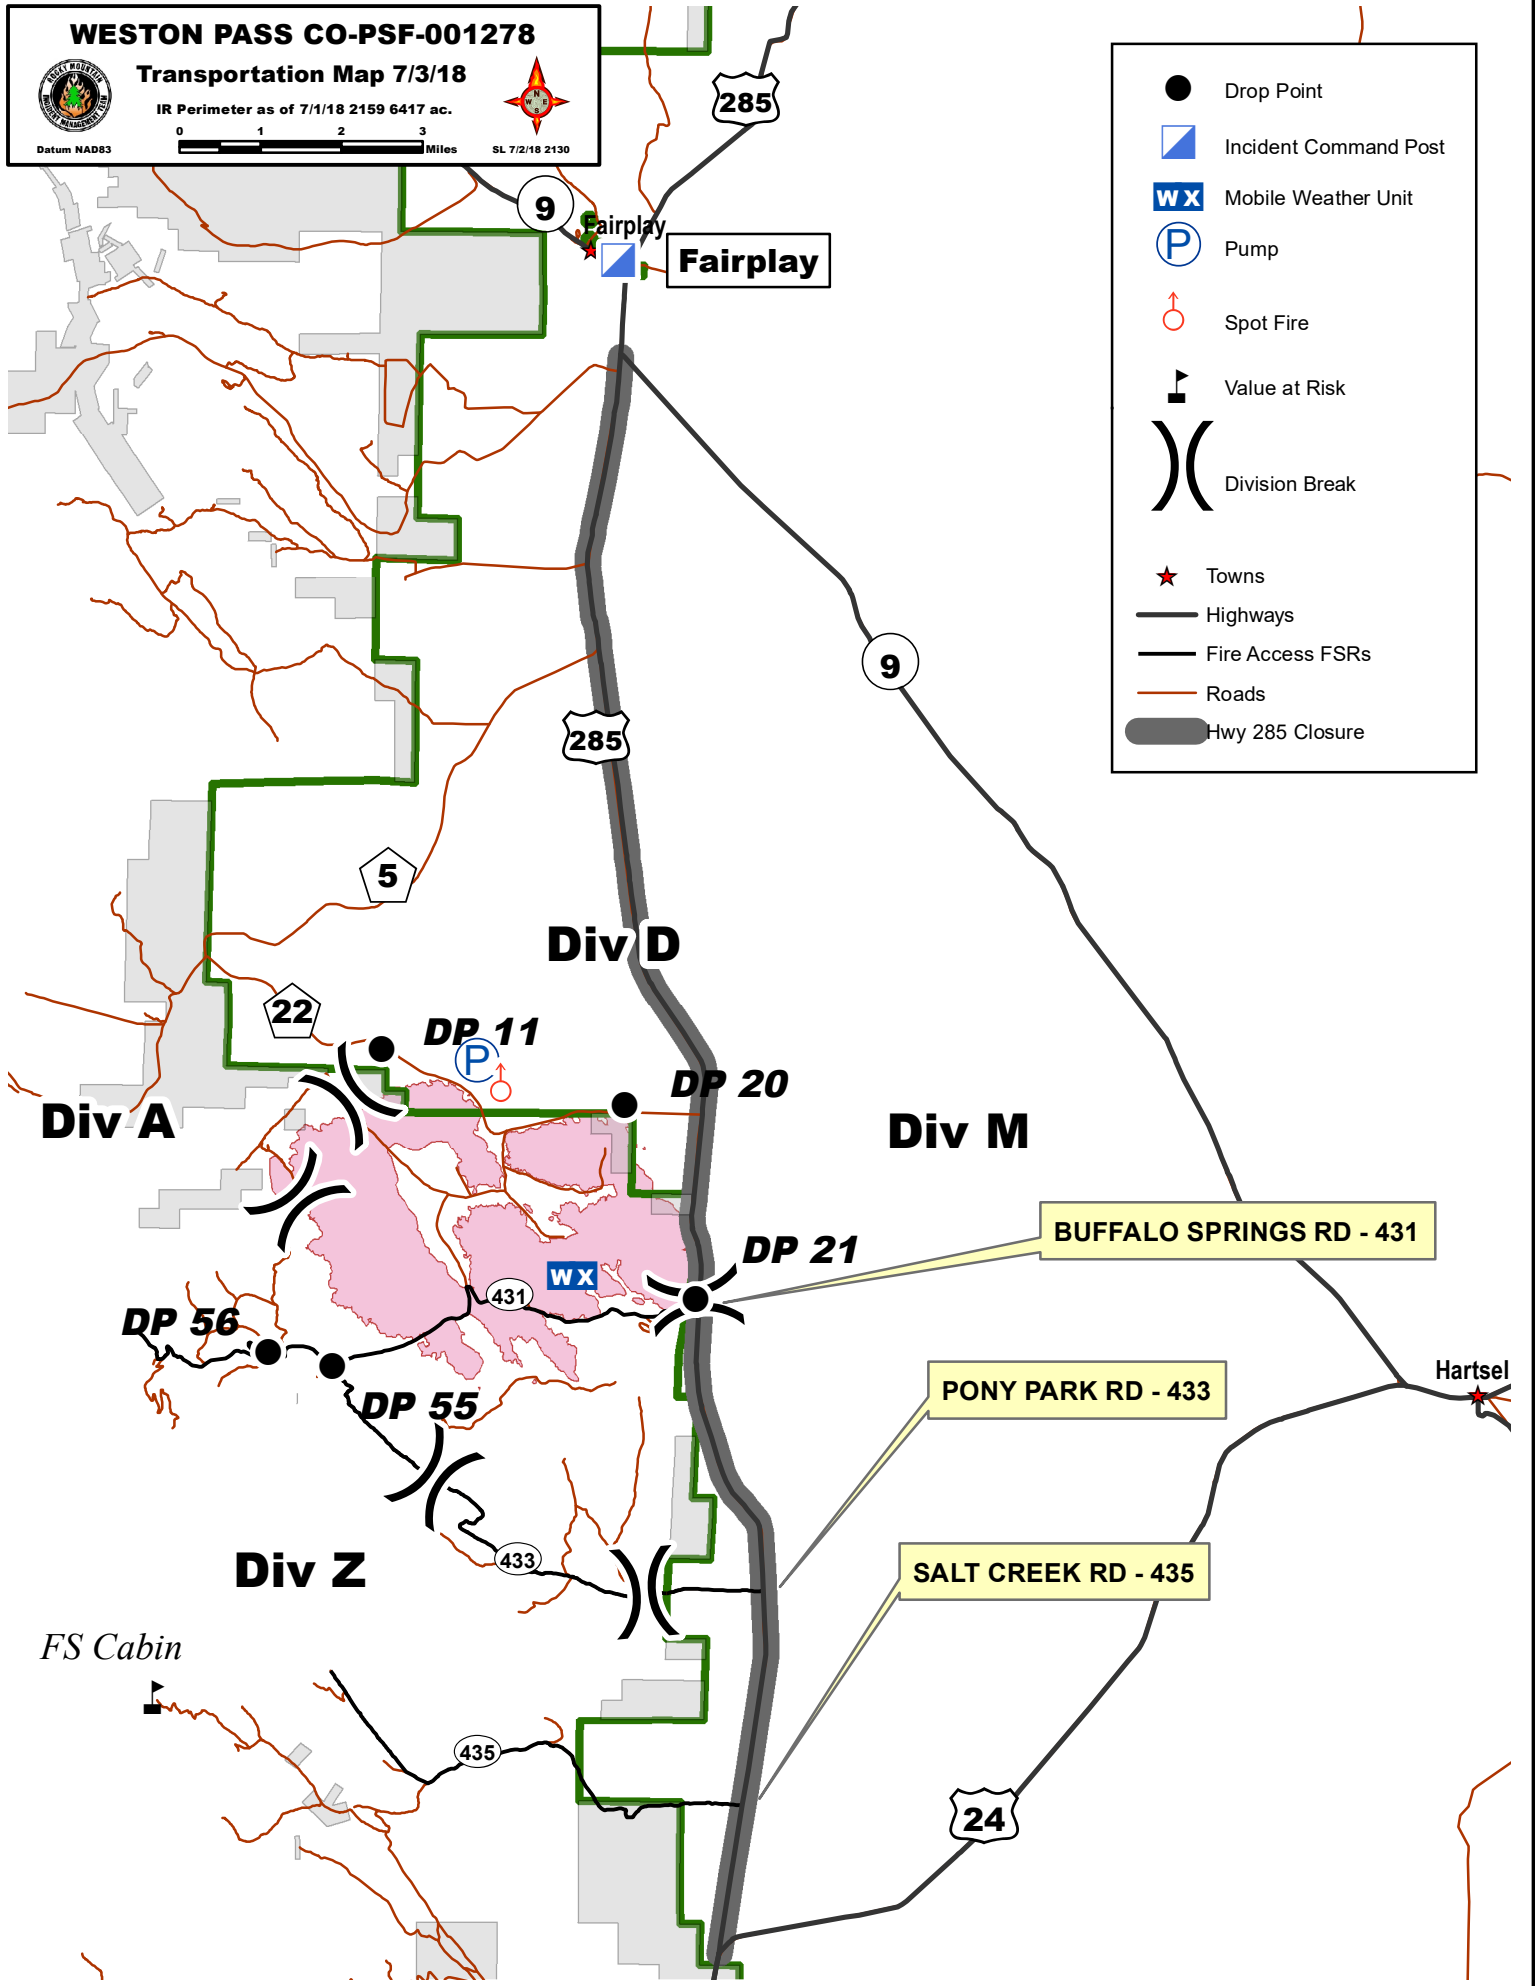

**WESTON PASS CO-PSF-001278**

**Transportation Map 7/3/18**

IR Perimeter as of 7/1/18 2159 6417 ac.

Datum NAD83

0 1 2 3 Miles

SL 7/2/18 2130

- Drop Point
- ▣ Incident Command Post
- WX Mobile Weather Unit
- P Pump
- ♂ Spot Fire
- 🚩 Value at Risk
- ) Division Break
- ★ Towns
- Highways
- Fire Access FSRs
- Roads
- ▬ Hwy 285 Closure

**Div A**

**Div D**

**Div M**

**Div Z**

**Fairplay**

Hartsel

FS Cabin

BUFFALO SPRINGS RD - 431

DP 21

DP 56

DP 55

431

433

435

24