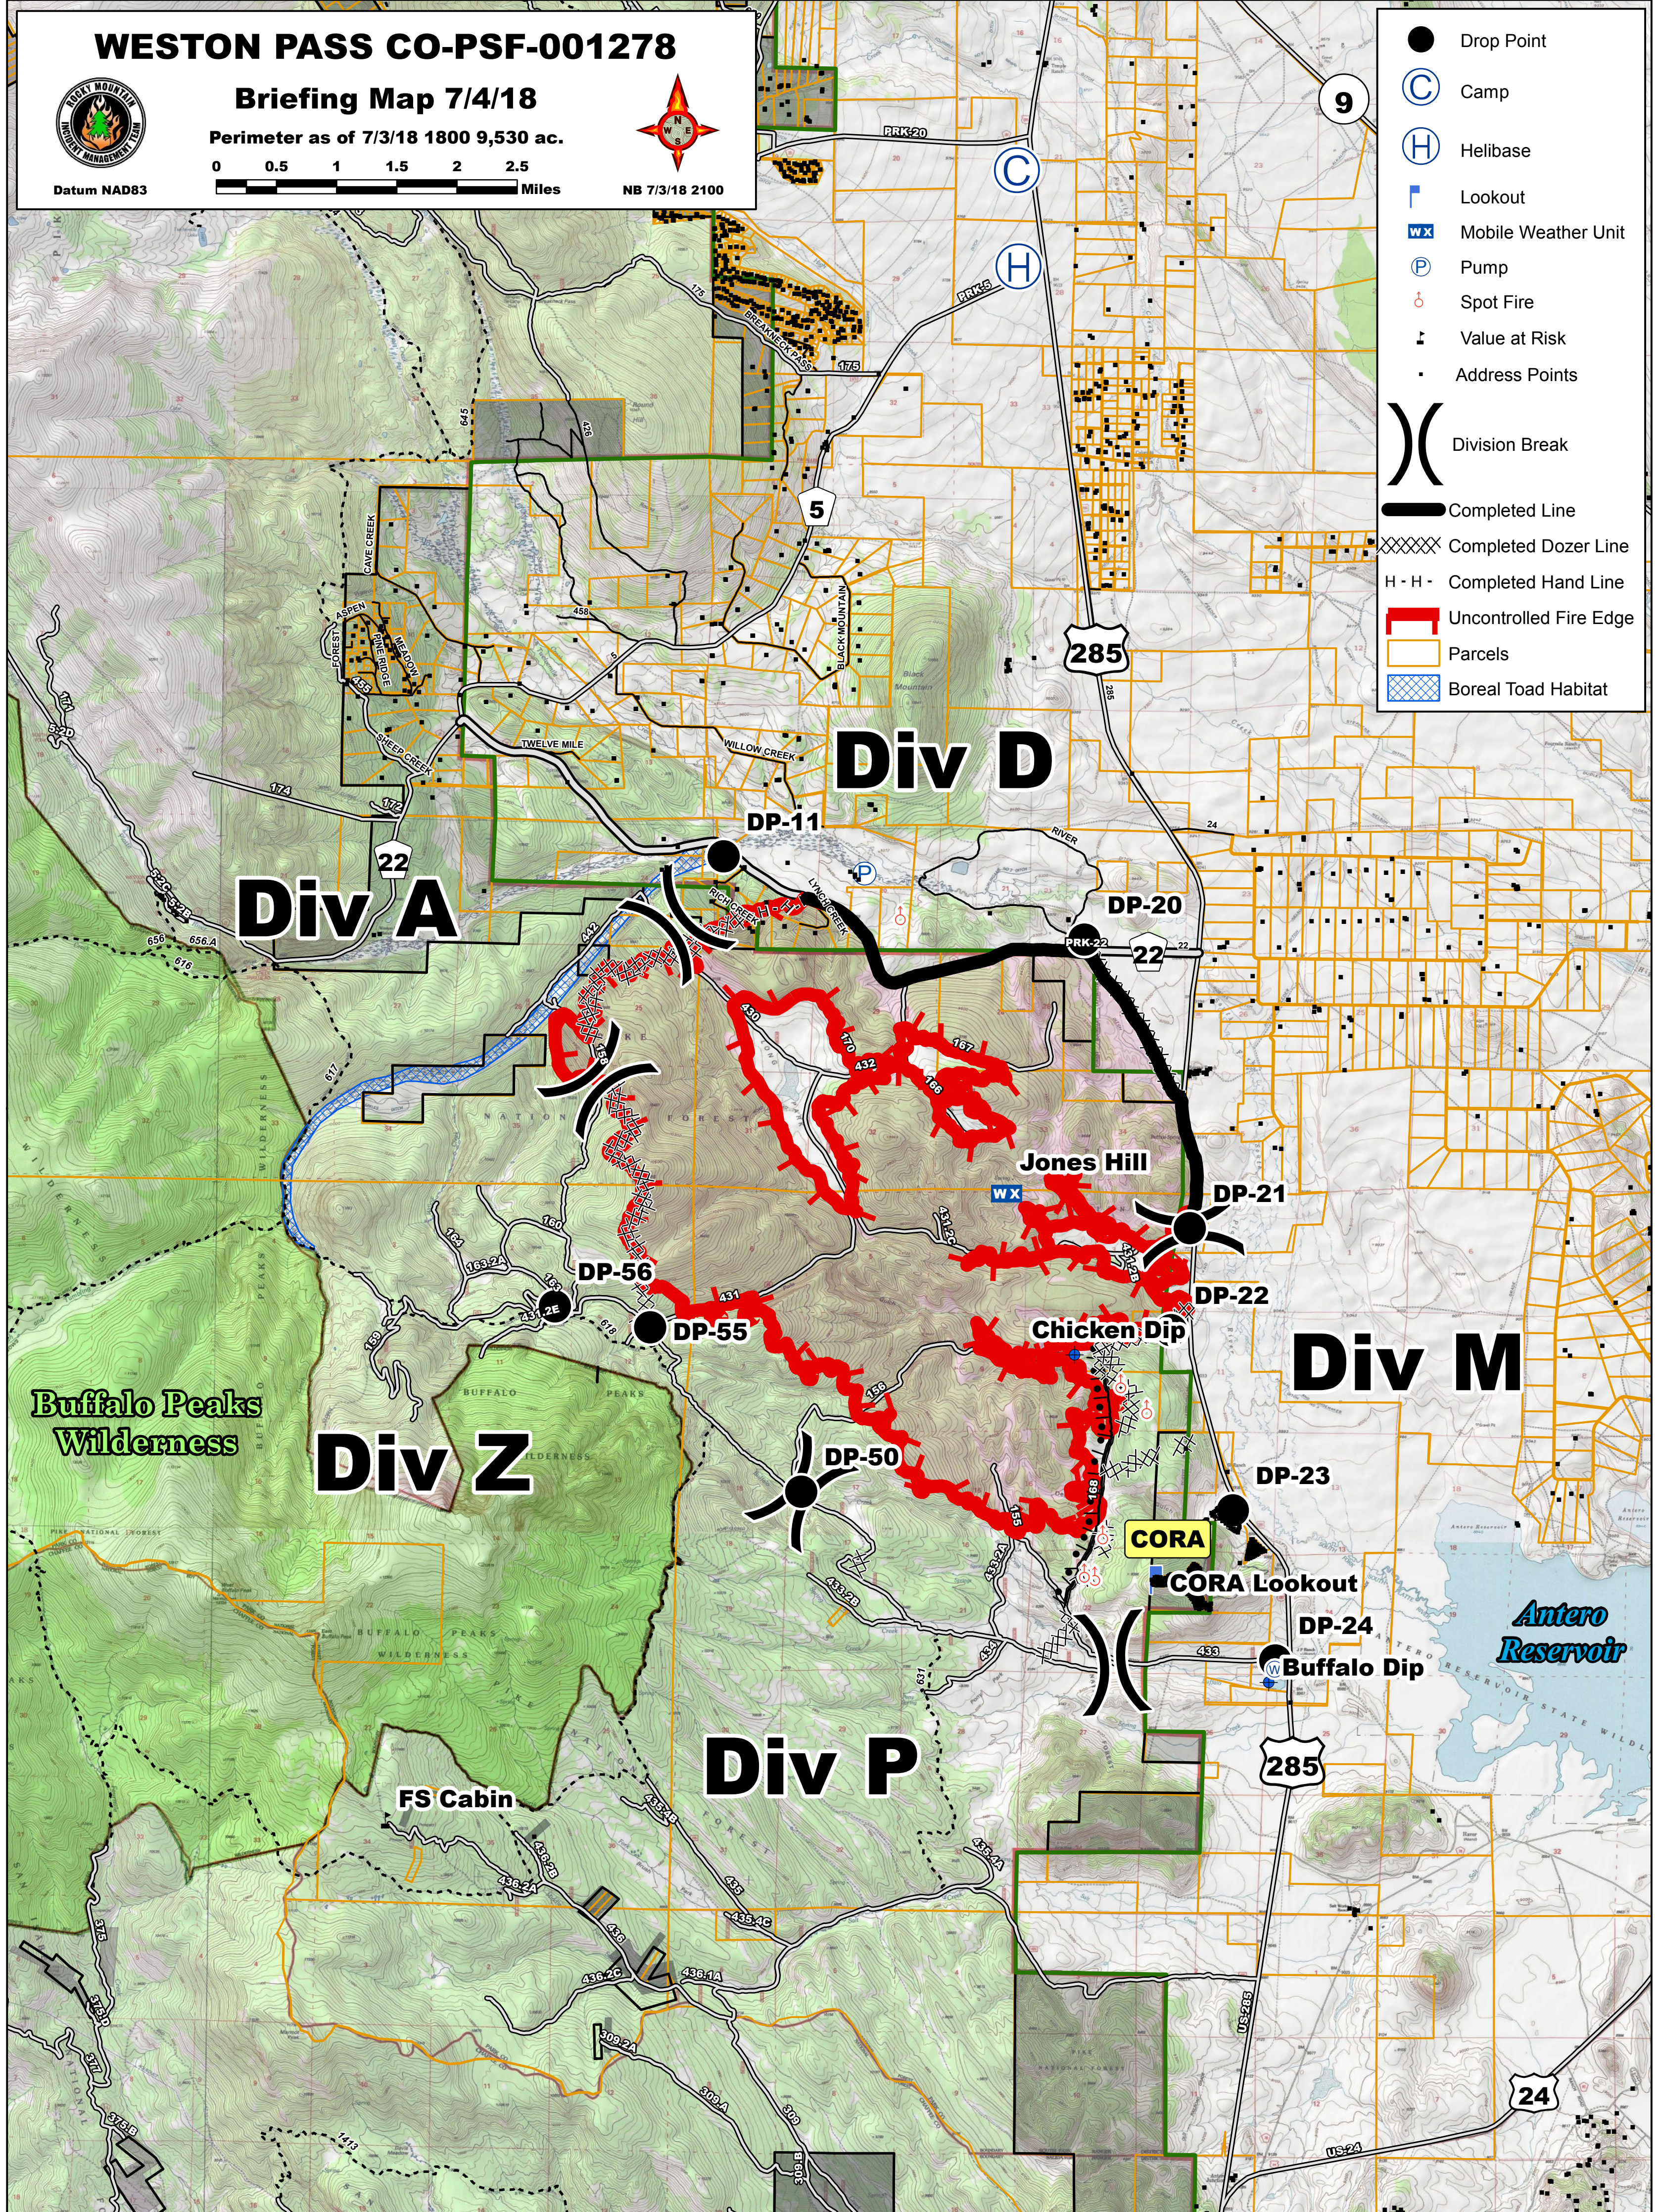

WESTON PASS CO-PSF-001278

Briefing Map 7/4/18

Perimeter as of 7/3/18 1800 9,530 ac.

0 0.5 1 1.5 2 2.5 Miles

NB 7/3/18 2100

Datum NAD83

- Drop Point
- ⊙ Camp
- ⊙ Helibase
- ⊙ Lookout
- WX Mobile Weather Unit
- ⊙ Pump
- ⊙ Spot Fire
- ▲ Value at Risk
- Address Points
-) Division Break
- Completed Line
- XXXXX Completed Dozer Line
- H - H - Completed Hand Line
- █ Uncontrolled Fire Edge
- ▭ Parcels
- ▨ Boreal Toad Habitat

Div A

Div D

Div M

Div Z

Div P

Buffalo Peaks Wilderness

Antero Reservoir

FS Cabin

Jones Hill

Chicken Dip

CORA

CORA Lookout

Buffalo Dip

285

24

9

5

285

22

DP-20

DP-21

DP-22

DP-23

DP-24