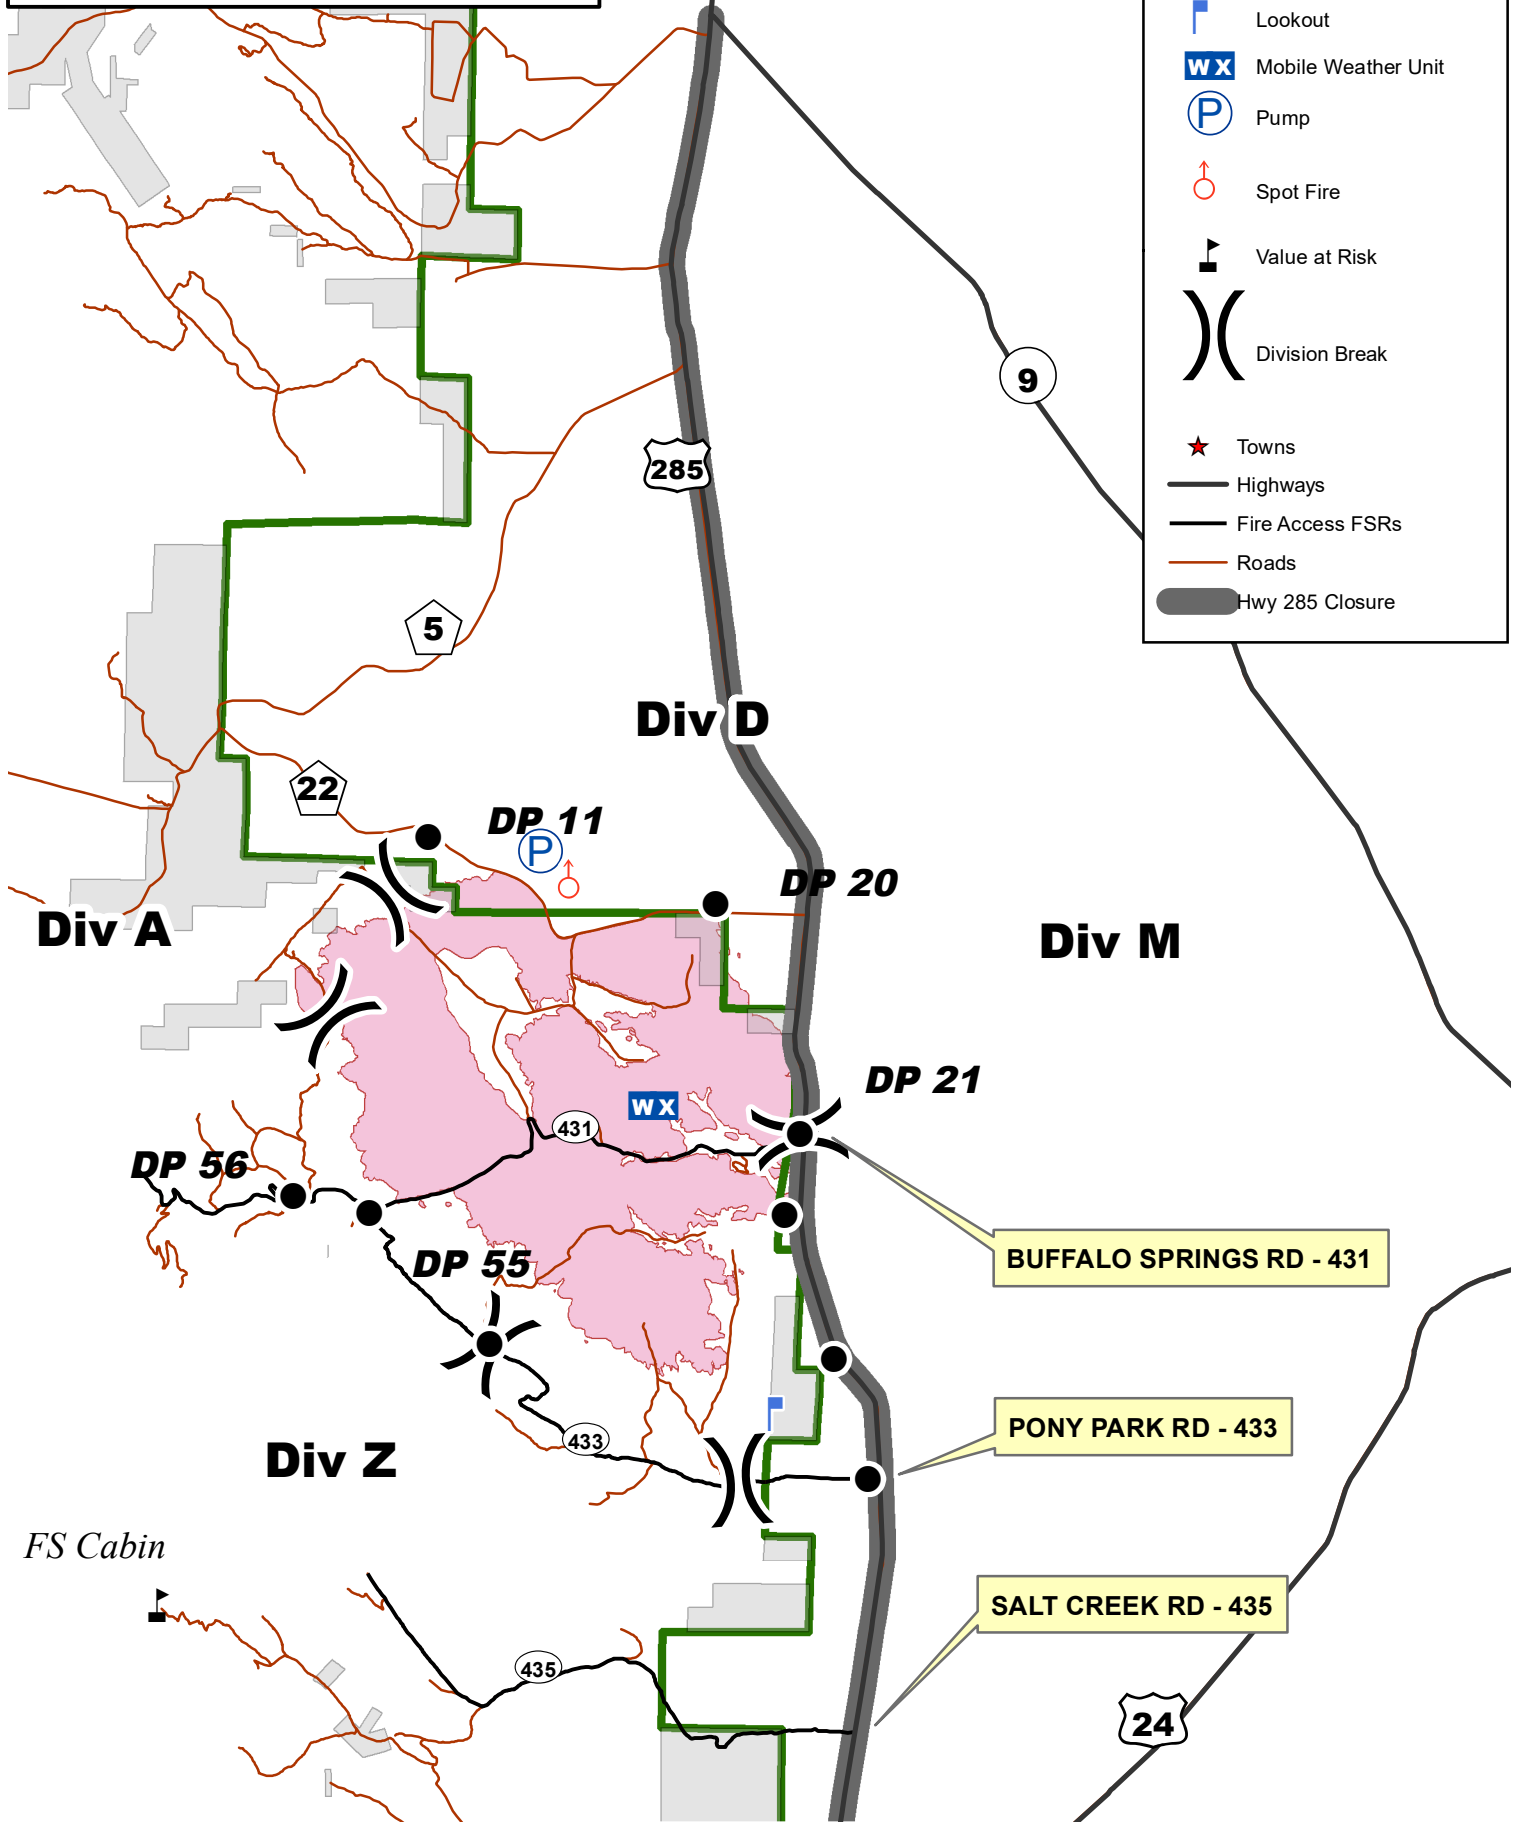

**WESTON PASS CO-PSF-001278**

**Transportation Map 7/4/18**

IR Perimeter as of 7/3/18 0630 9342 ac.

0 1 2 3 Miles

SL 7/3/18 1300

Datum NAD83

Fairplay

Fairplay

- Drop Point
- ▣ Incident Command Post
- ▮ Lookout
- WX Mobile Weather Unit
- P Pump
- ♂ Spot Fire
- ♂ Value at Risk
- ) Division Break
- ★ Towns
- Highways
- Fire Access FSRs
- Roads
- █ Hwy 285 Closure

FS Cabin

BUFFALO SPRINGS RD - 431

PONY PARK RD - 433

SALT CREEK RD - 435