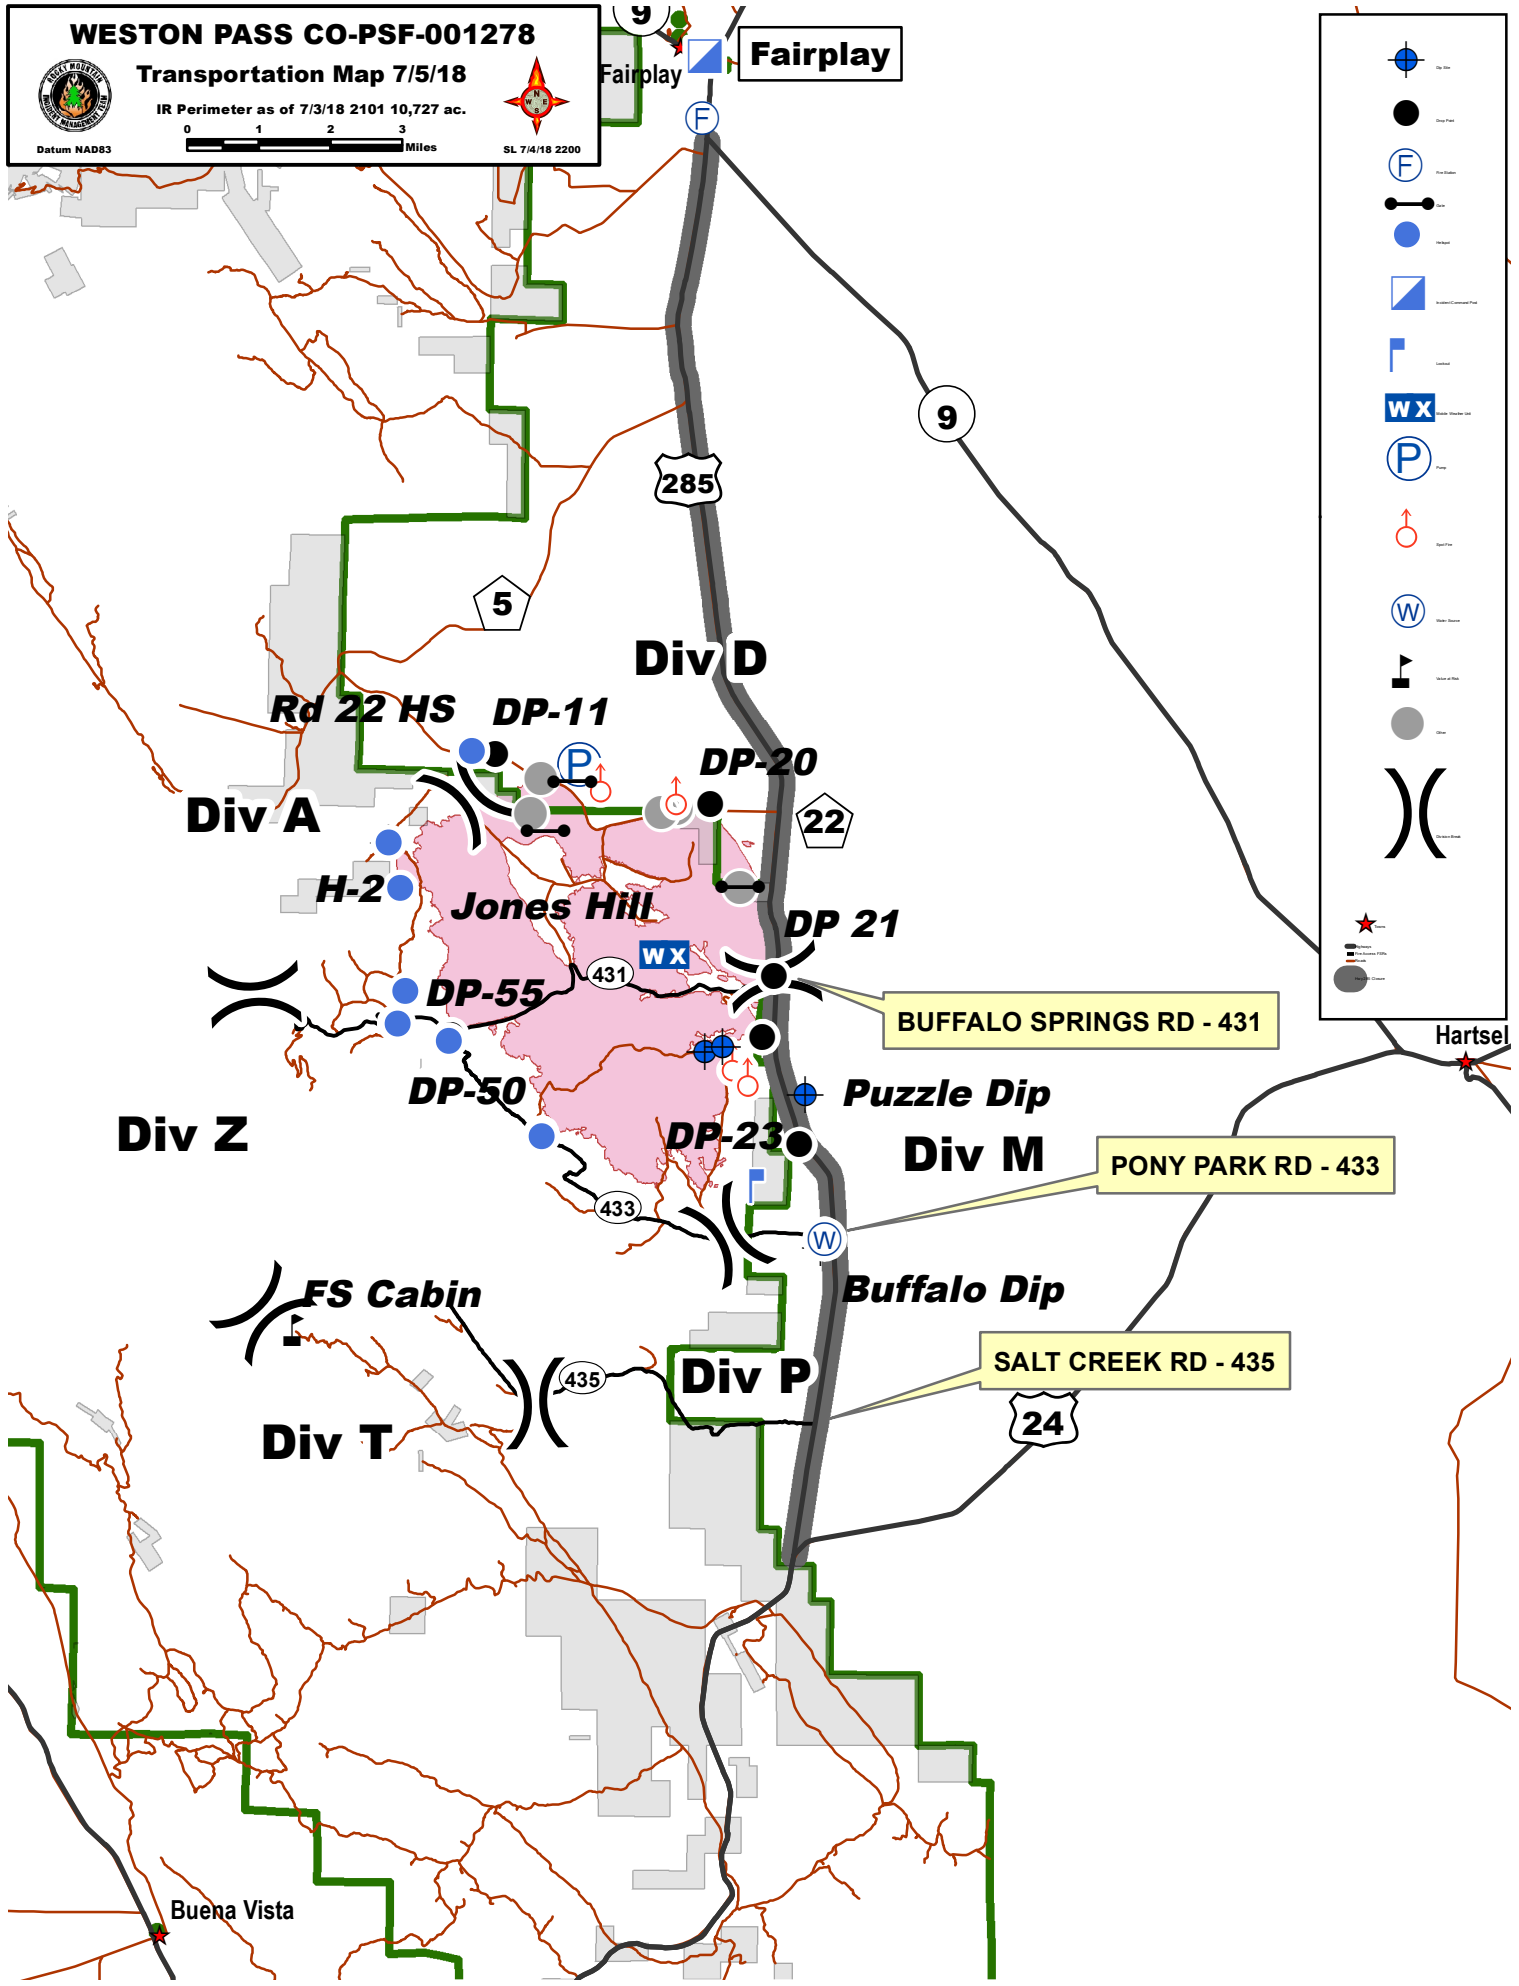

WESTON PASS CO-PSF-001278

Transportation Map 7/5/18

IR Perimeter as of 7/3/18 2101 10,727 ac.

Datum NAD83

0 1 2 3 Miles

SL 7/4/18 2200

Fairplay

BUFFALO SPRINGS RD - 431

PONY PARK RD - 433

SALT CREEK RD - 435

Div A

Div D

Div Z

Div T

Div P

Div M

Rd 22 HS DP-11

DP-20

DP 21

DP-55

DP-50

DP-23

H-2

FS Cabin

Puzzle Dip

Buffalo Dip

Jones Hill

Buena Vista

Hartse