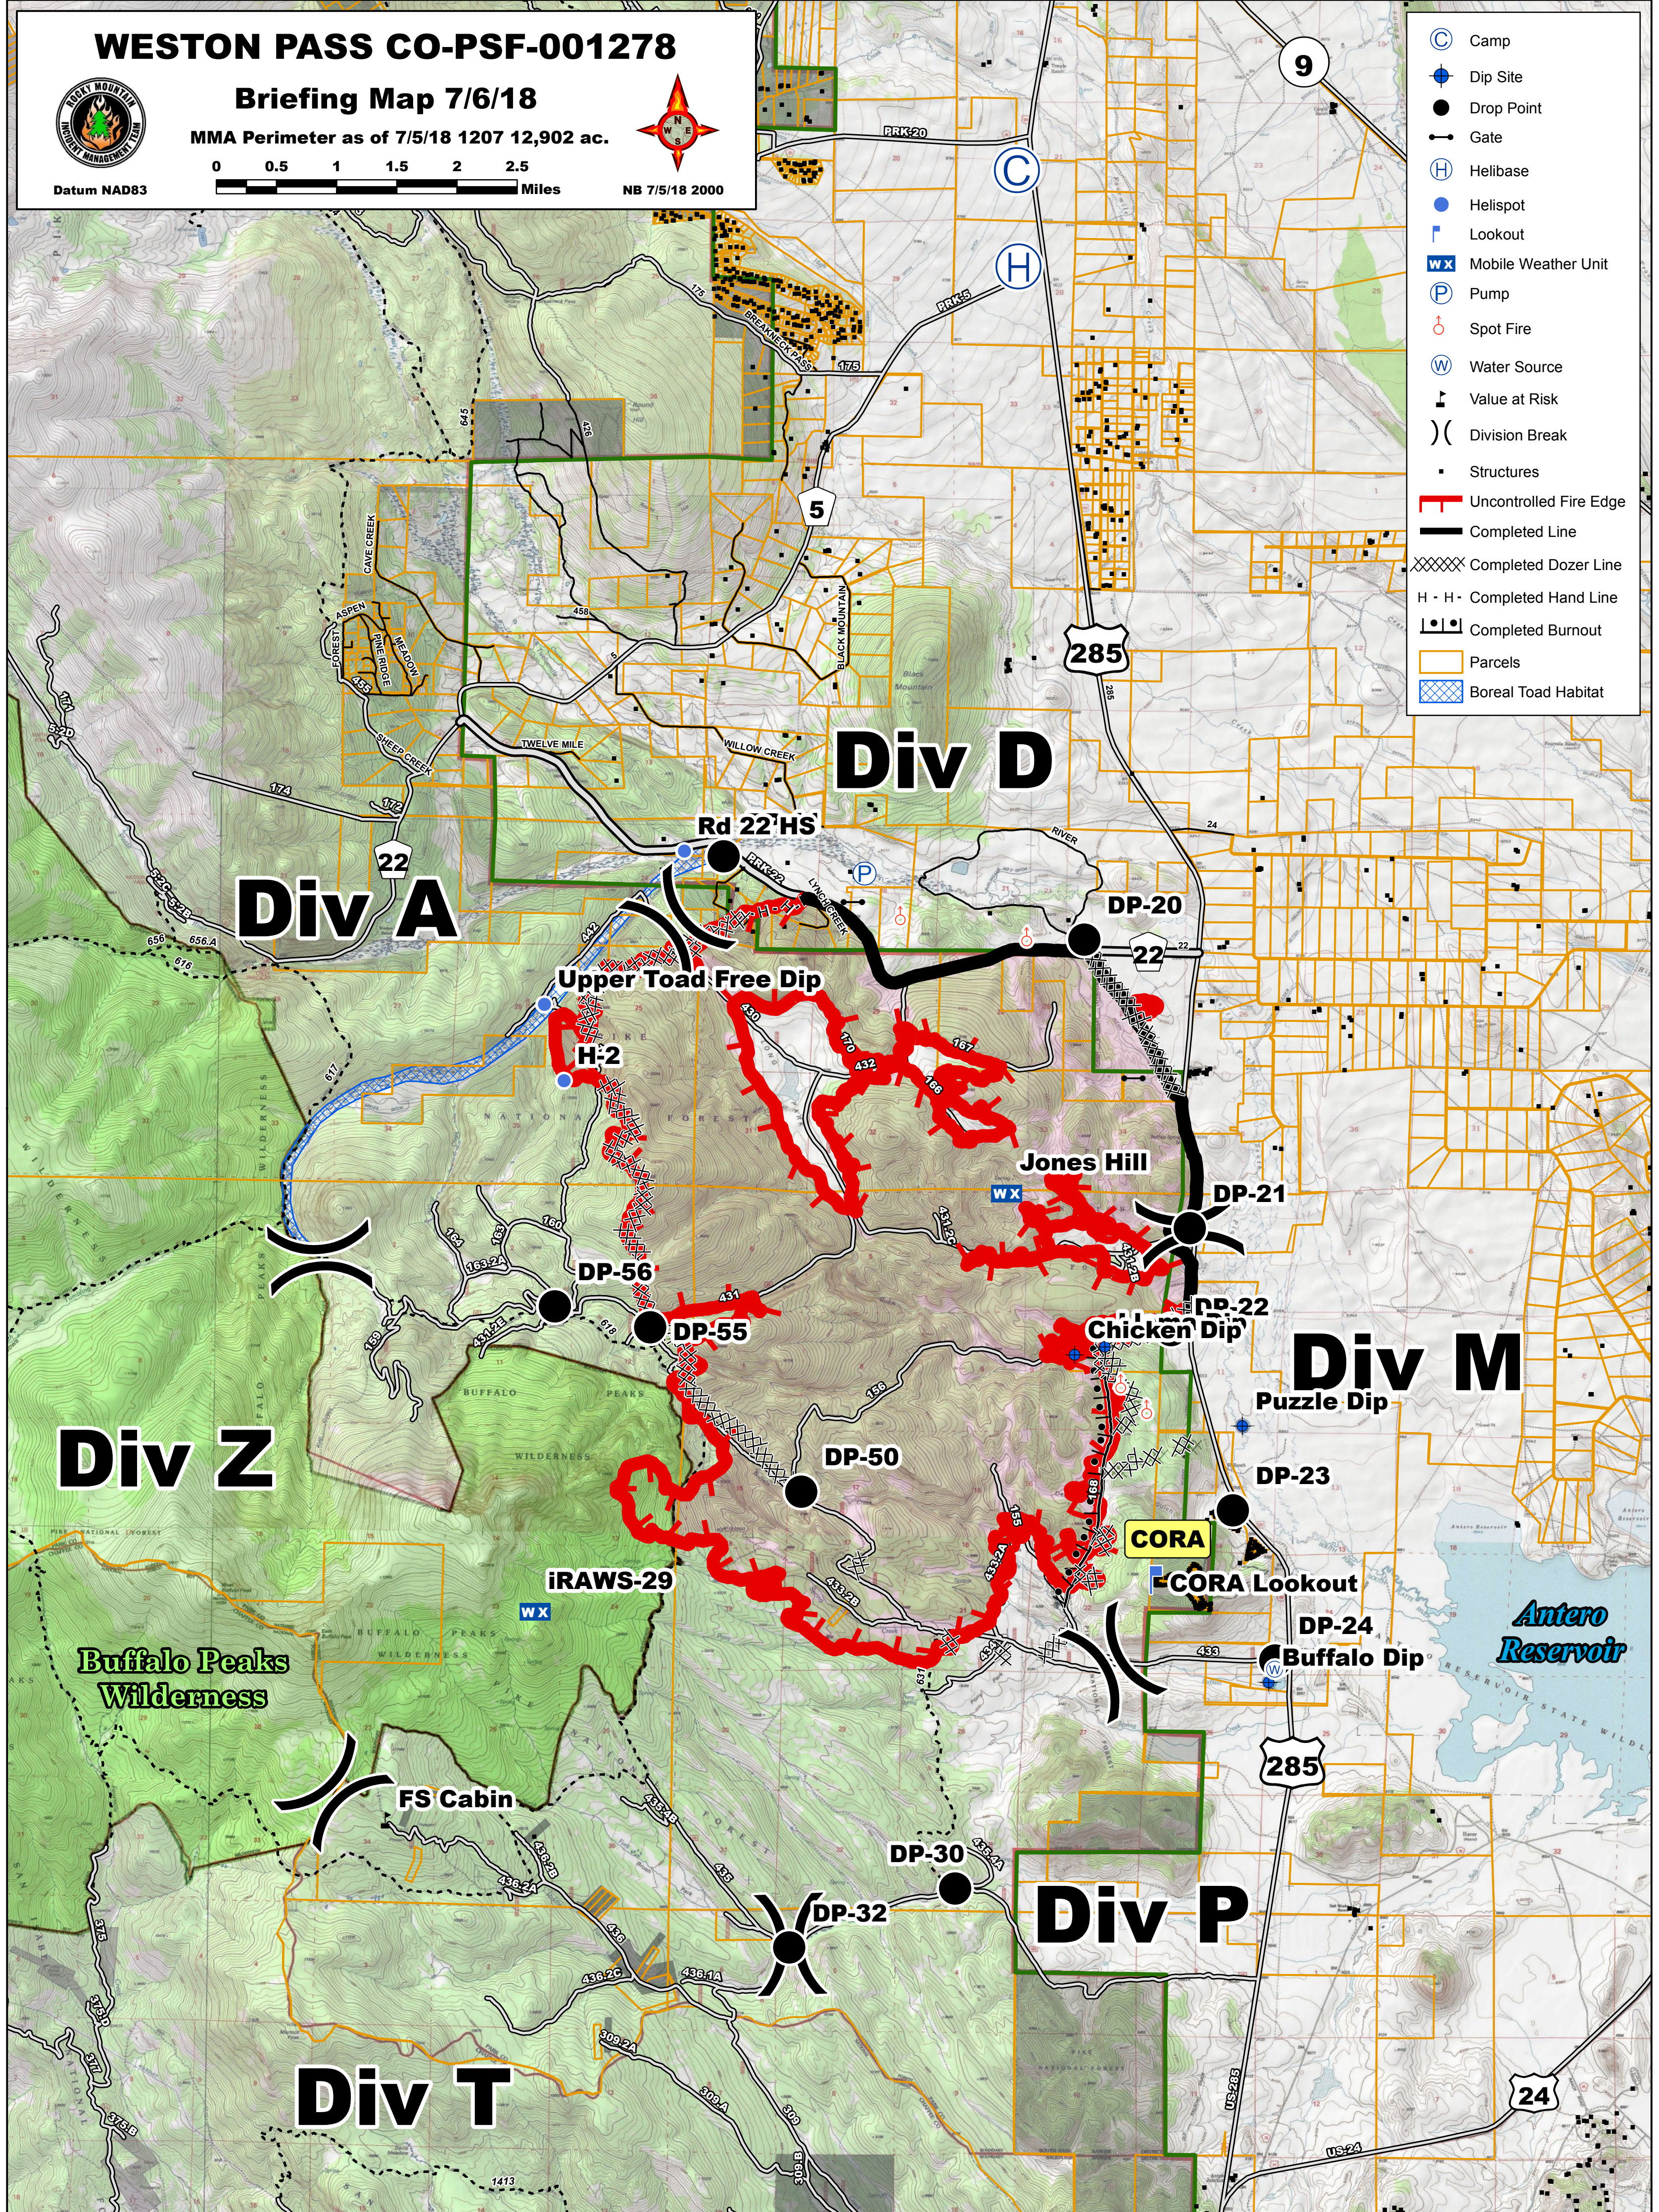

## Briefing Map 7/6/18

MMA Perimeter as of 7/5/18 1207 12,902 ac.

NB 7/5/18 2000

Datum NAD83

- Camp
- Dip Site
- Drop Point
- Gate
- Helibase
- Helispot
- Lookout
- Mobile Weather Unit
- Pump
- Spot Fire
- Water Source
- Value at Risk
- Division Break
- Structures
- Uncontrolled Fire Edge
- Completed Line
- Completed Dozer Line
- Completed Hand Line
- Completed Burnout
- Parcels
- Boreal Toad Habitat

### Div A

### Div D

### Div T

Buffalo Peaks Wilderness

Antero Reservoir

FS Cabin

CORA

CORA Lookout

iRAWS-29

Upper Toad Free Dip