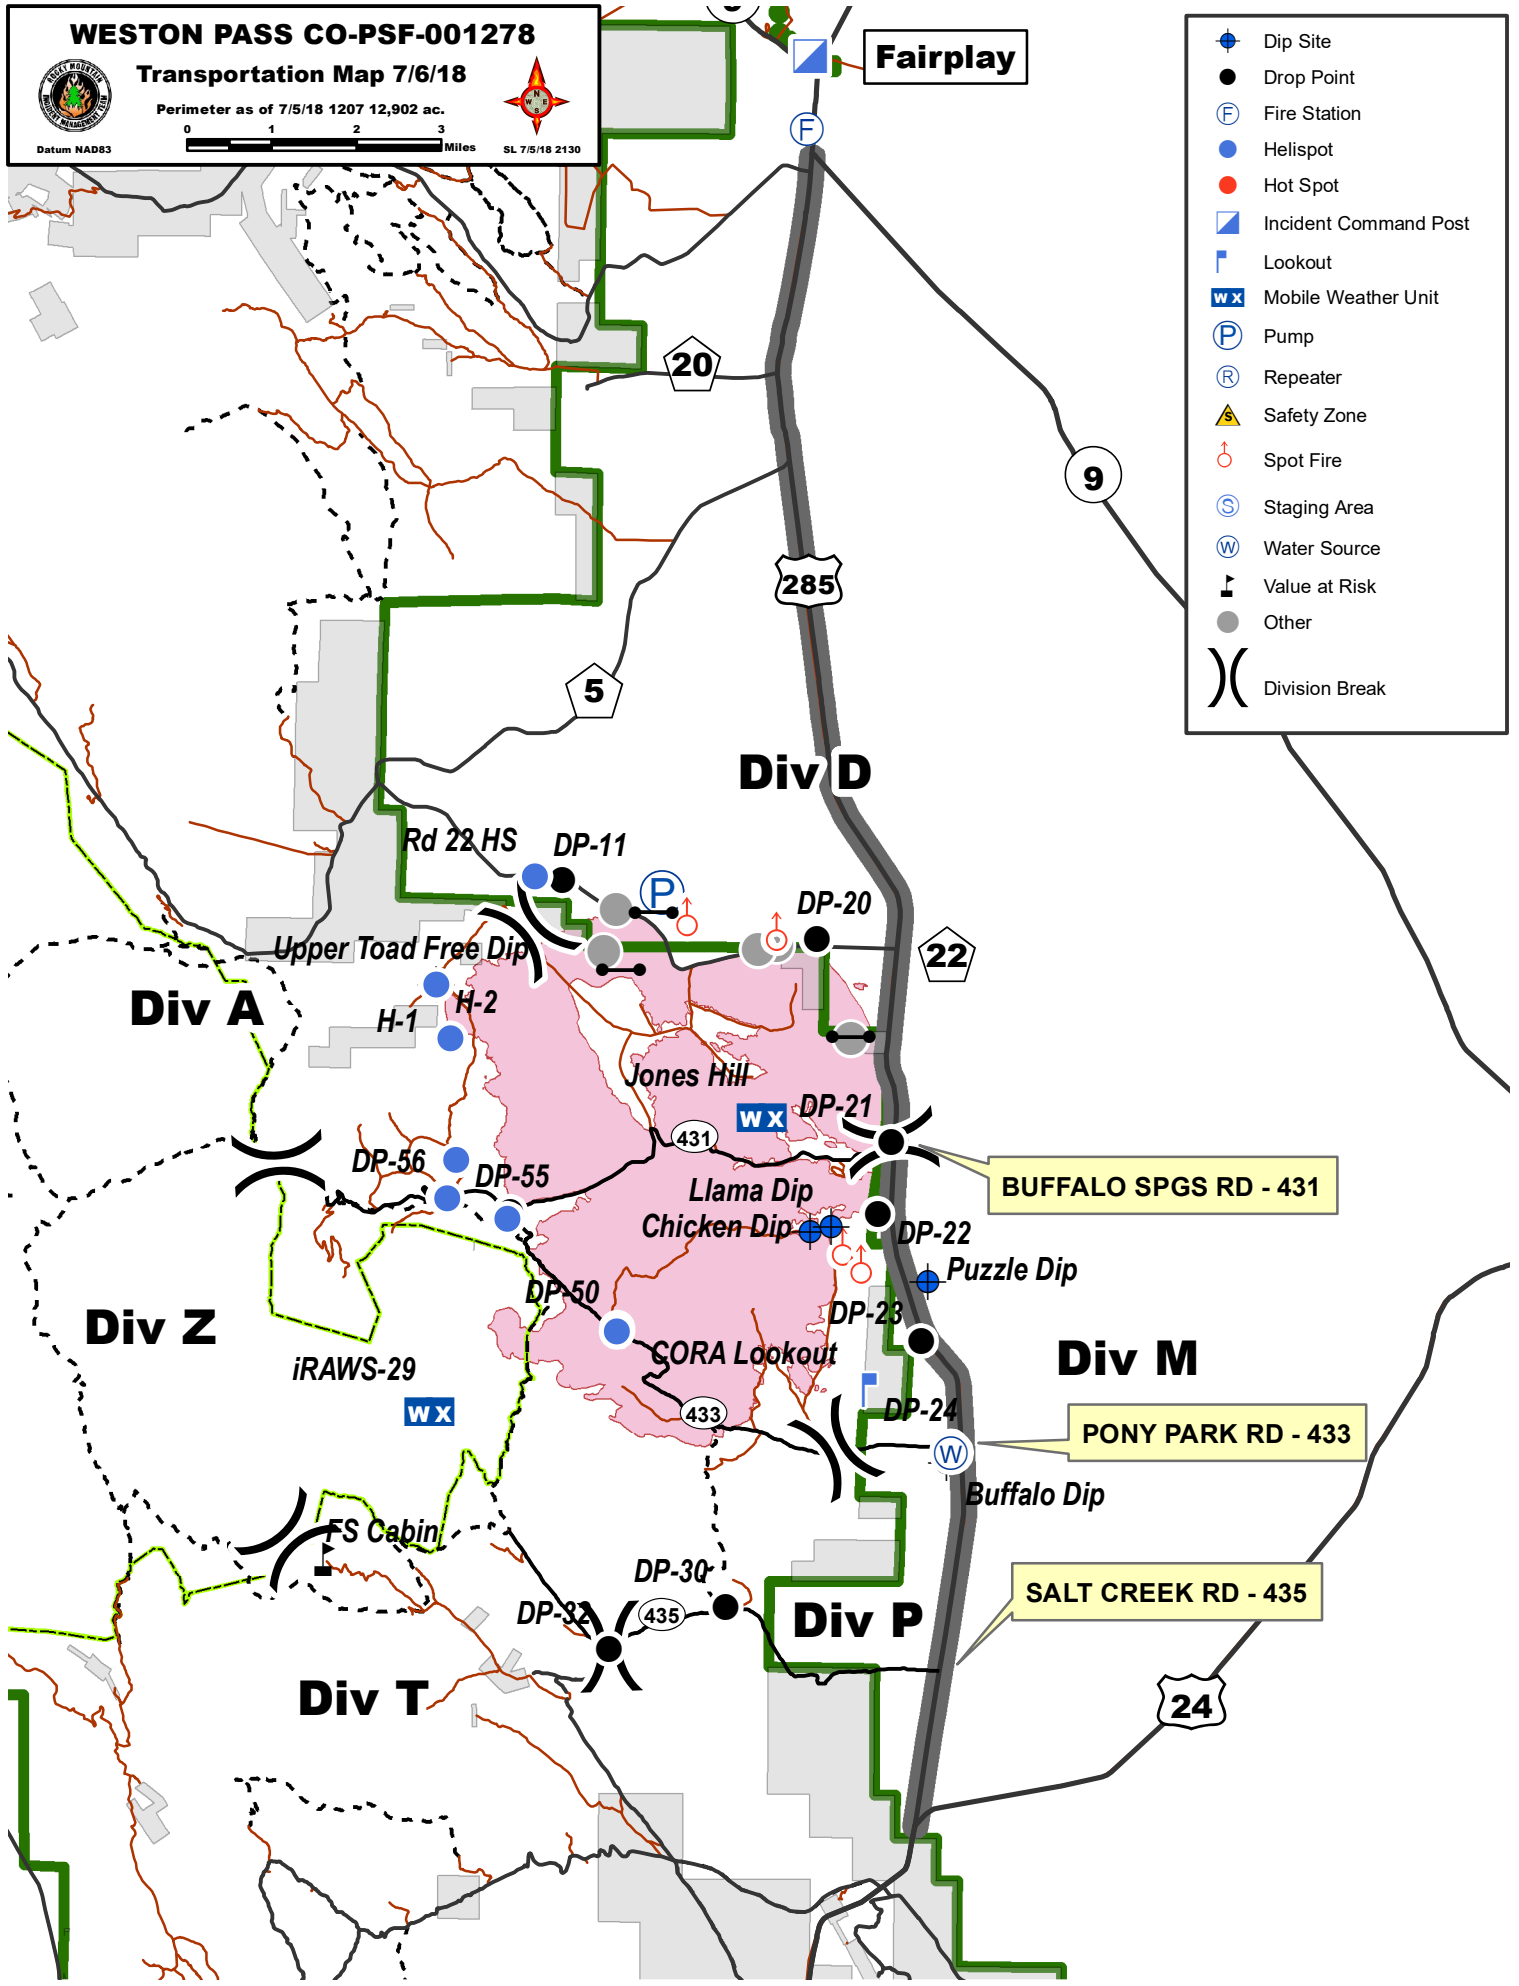

WESTON PASS CO-PSF-001278

Transportation Map 7/6/18

Perimeter as of 7/5/18 1207 12,902 ac.

Datum NAD83 0 1 2 3 Miles SL 7/5/18 2130

Fairplay

- Dip Site
- Drop Point
- Fire Station
- Helispot
- Hot Spot
- Incident Command Post
- Lookout
- Mobile Weather Unit
- Pump
- Repeater
- Safety Zone
- Spot Fire
- Staging Area
- Water Source
- Value at Risk
- Other
- Division Break

Div A

Div D

Div M

Div P

Div T

Div Z

BUFFALO SPGS RD - 431

PONY PARK RD - 433

SALT CREEK RD - 435