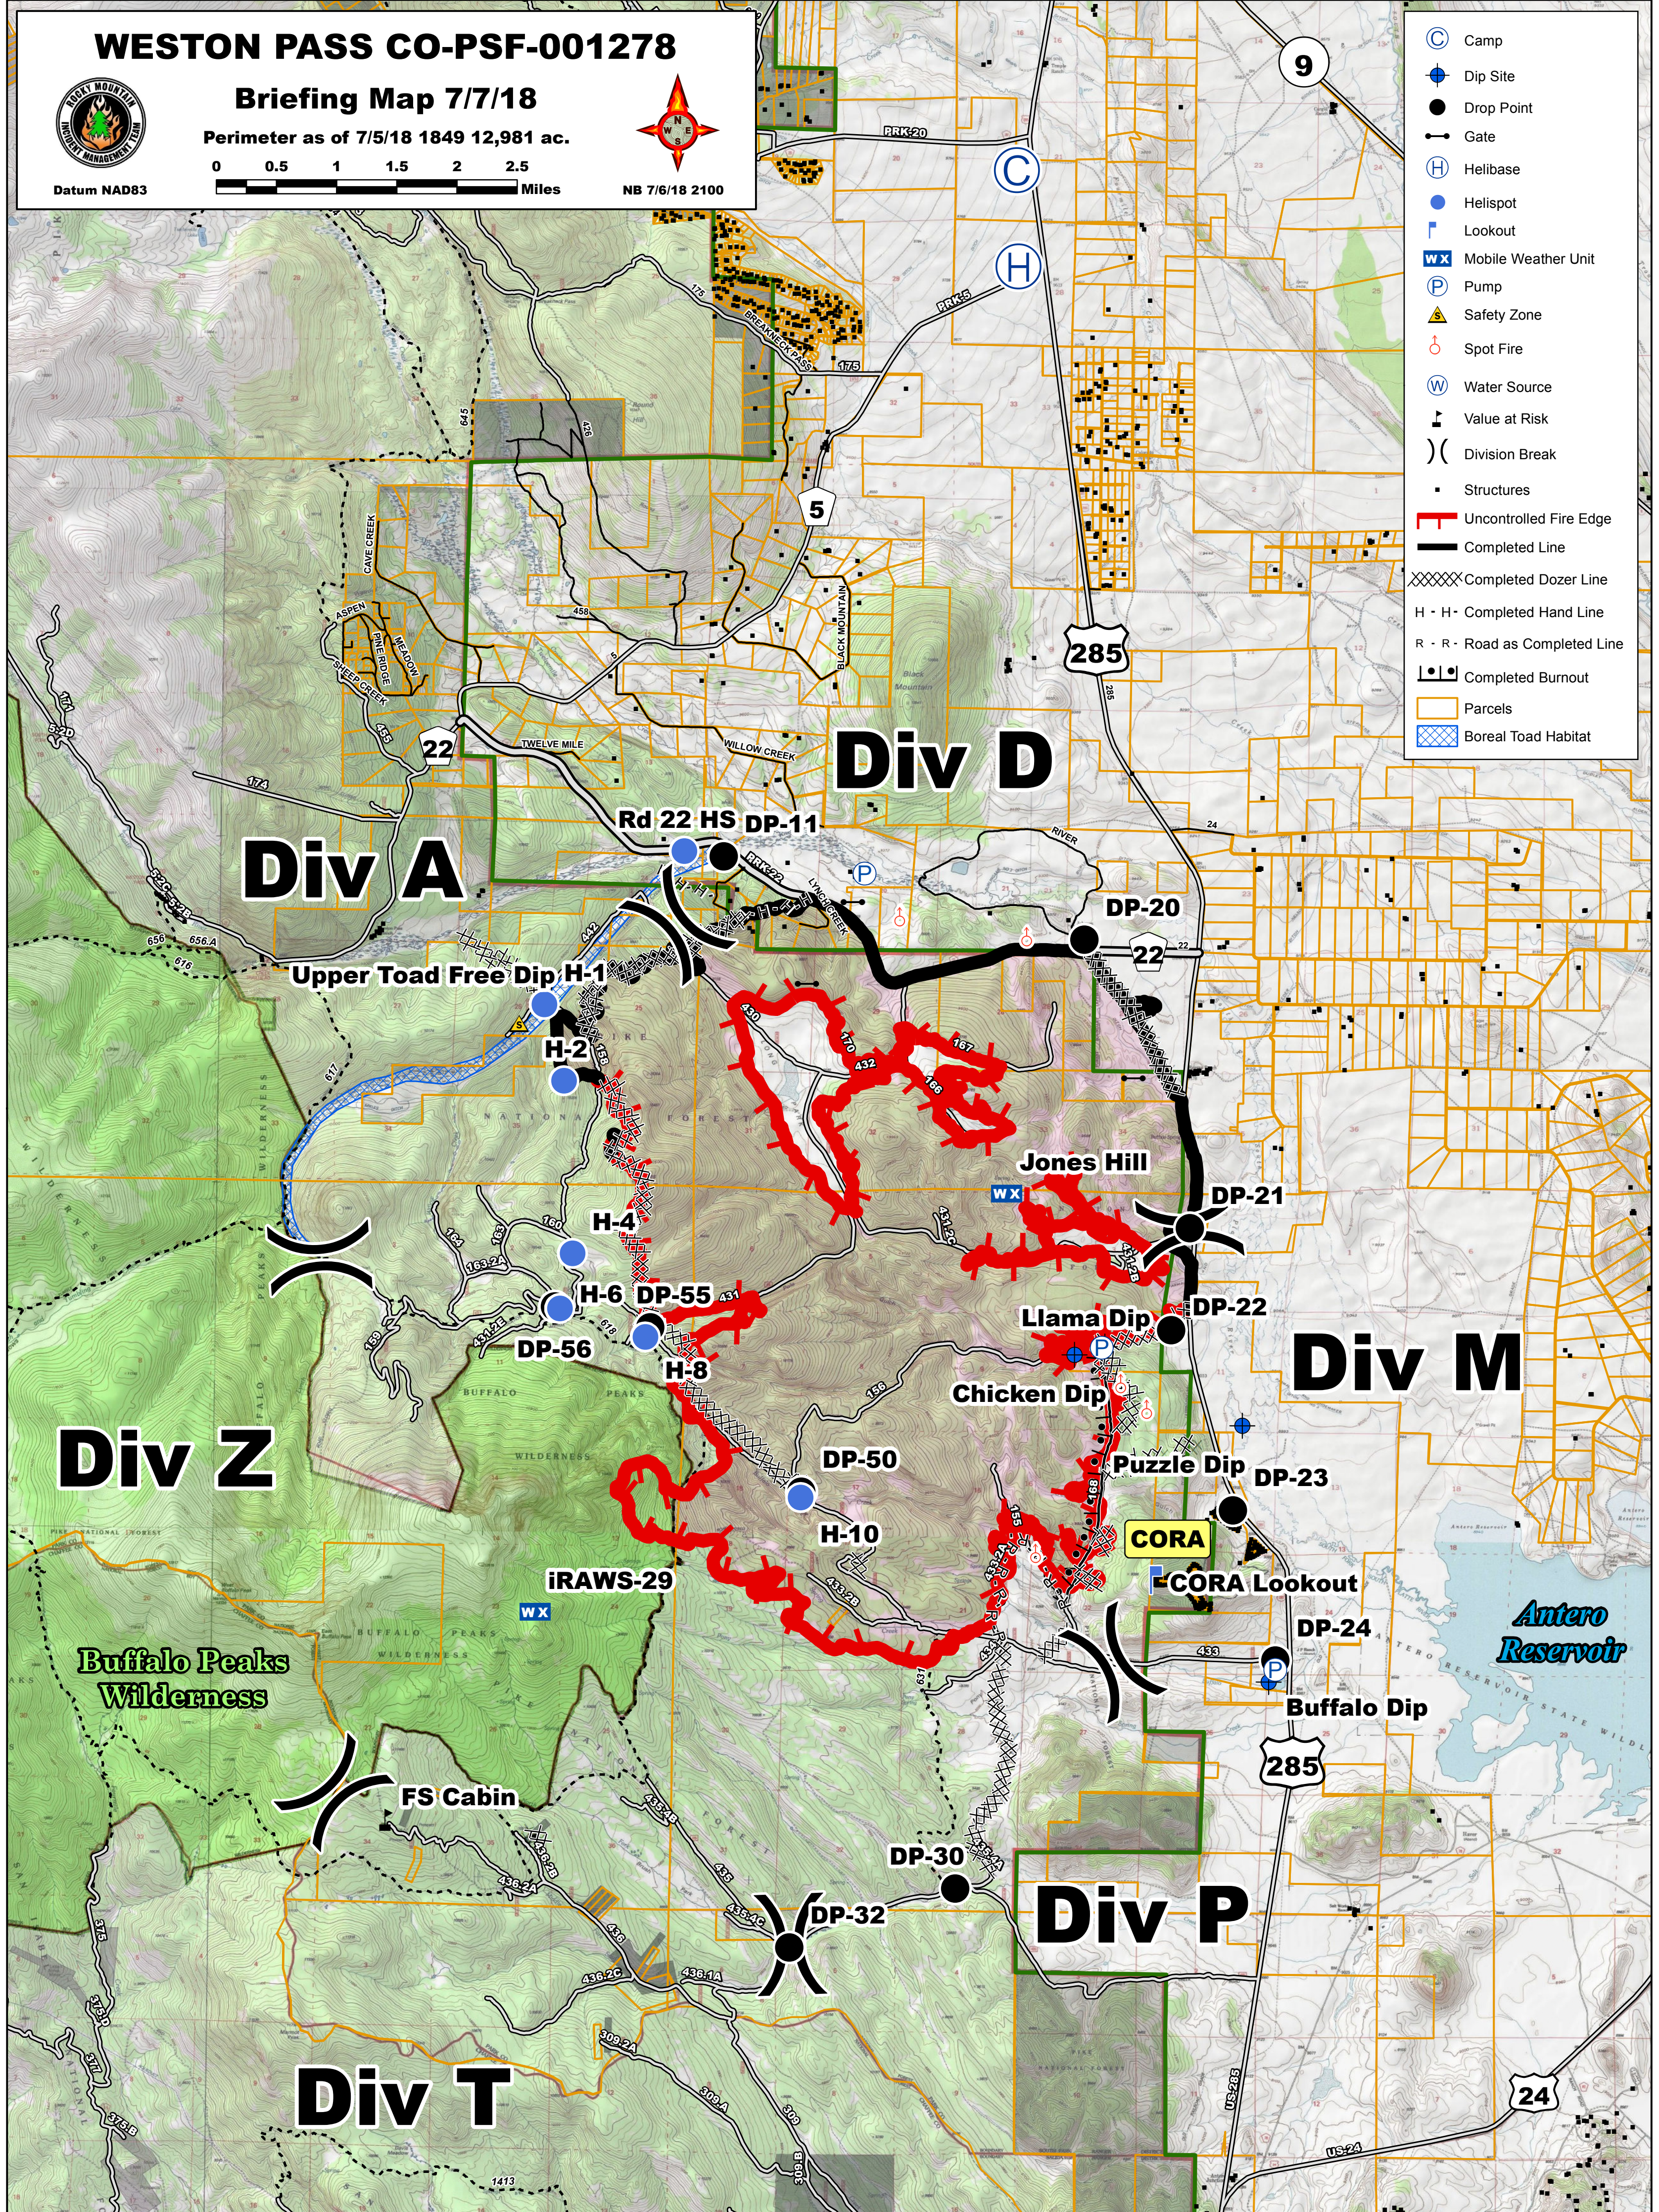

# WESTON PASS CO-PSF-001278

## Briefing Map 7/7/18

Perimeter as of 7/5/18 1849 12,981 ac.

Datum NAD83

NB 7/6/18 2100

- Camp
- Dip Site
- Drop Point
- Gate
- Helibase
- Helispot
- Lookout
- Mobile Weather Unit
- Pump
- Safety Zone
- Spot Fire
- Water Source
- Value at Risk
- Division Break
- Structures
- Uncontrolled Fire Edge
- Completed Line
- Completed Dozer Line
- Completed Hand Line
- Road as Completed Line
- Completed Burnout
- Parcels
- Boreal Toad Habitat

# Div D

# Div T

Buffalo Peaks Wilderness

Antero Reservoir

FS Cabin

CORA

CORA Lookout

Upper Toad Free Dip H-1

Rd 22 HS DP-11