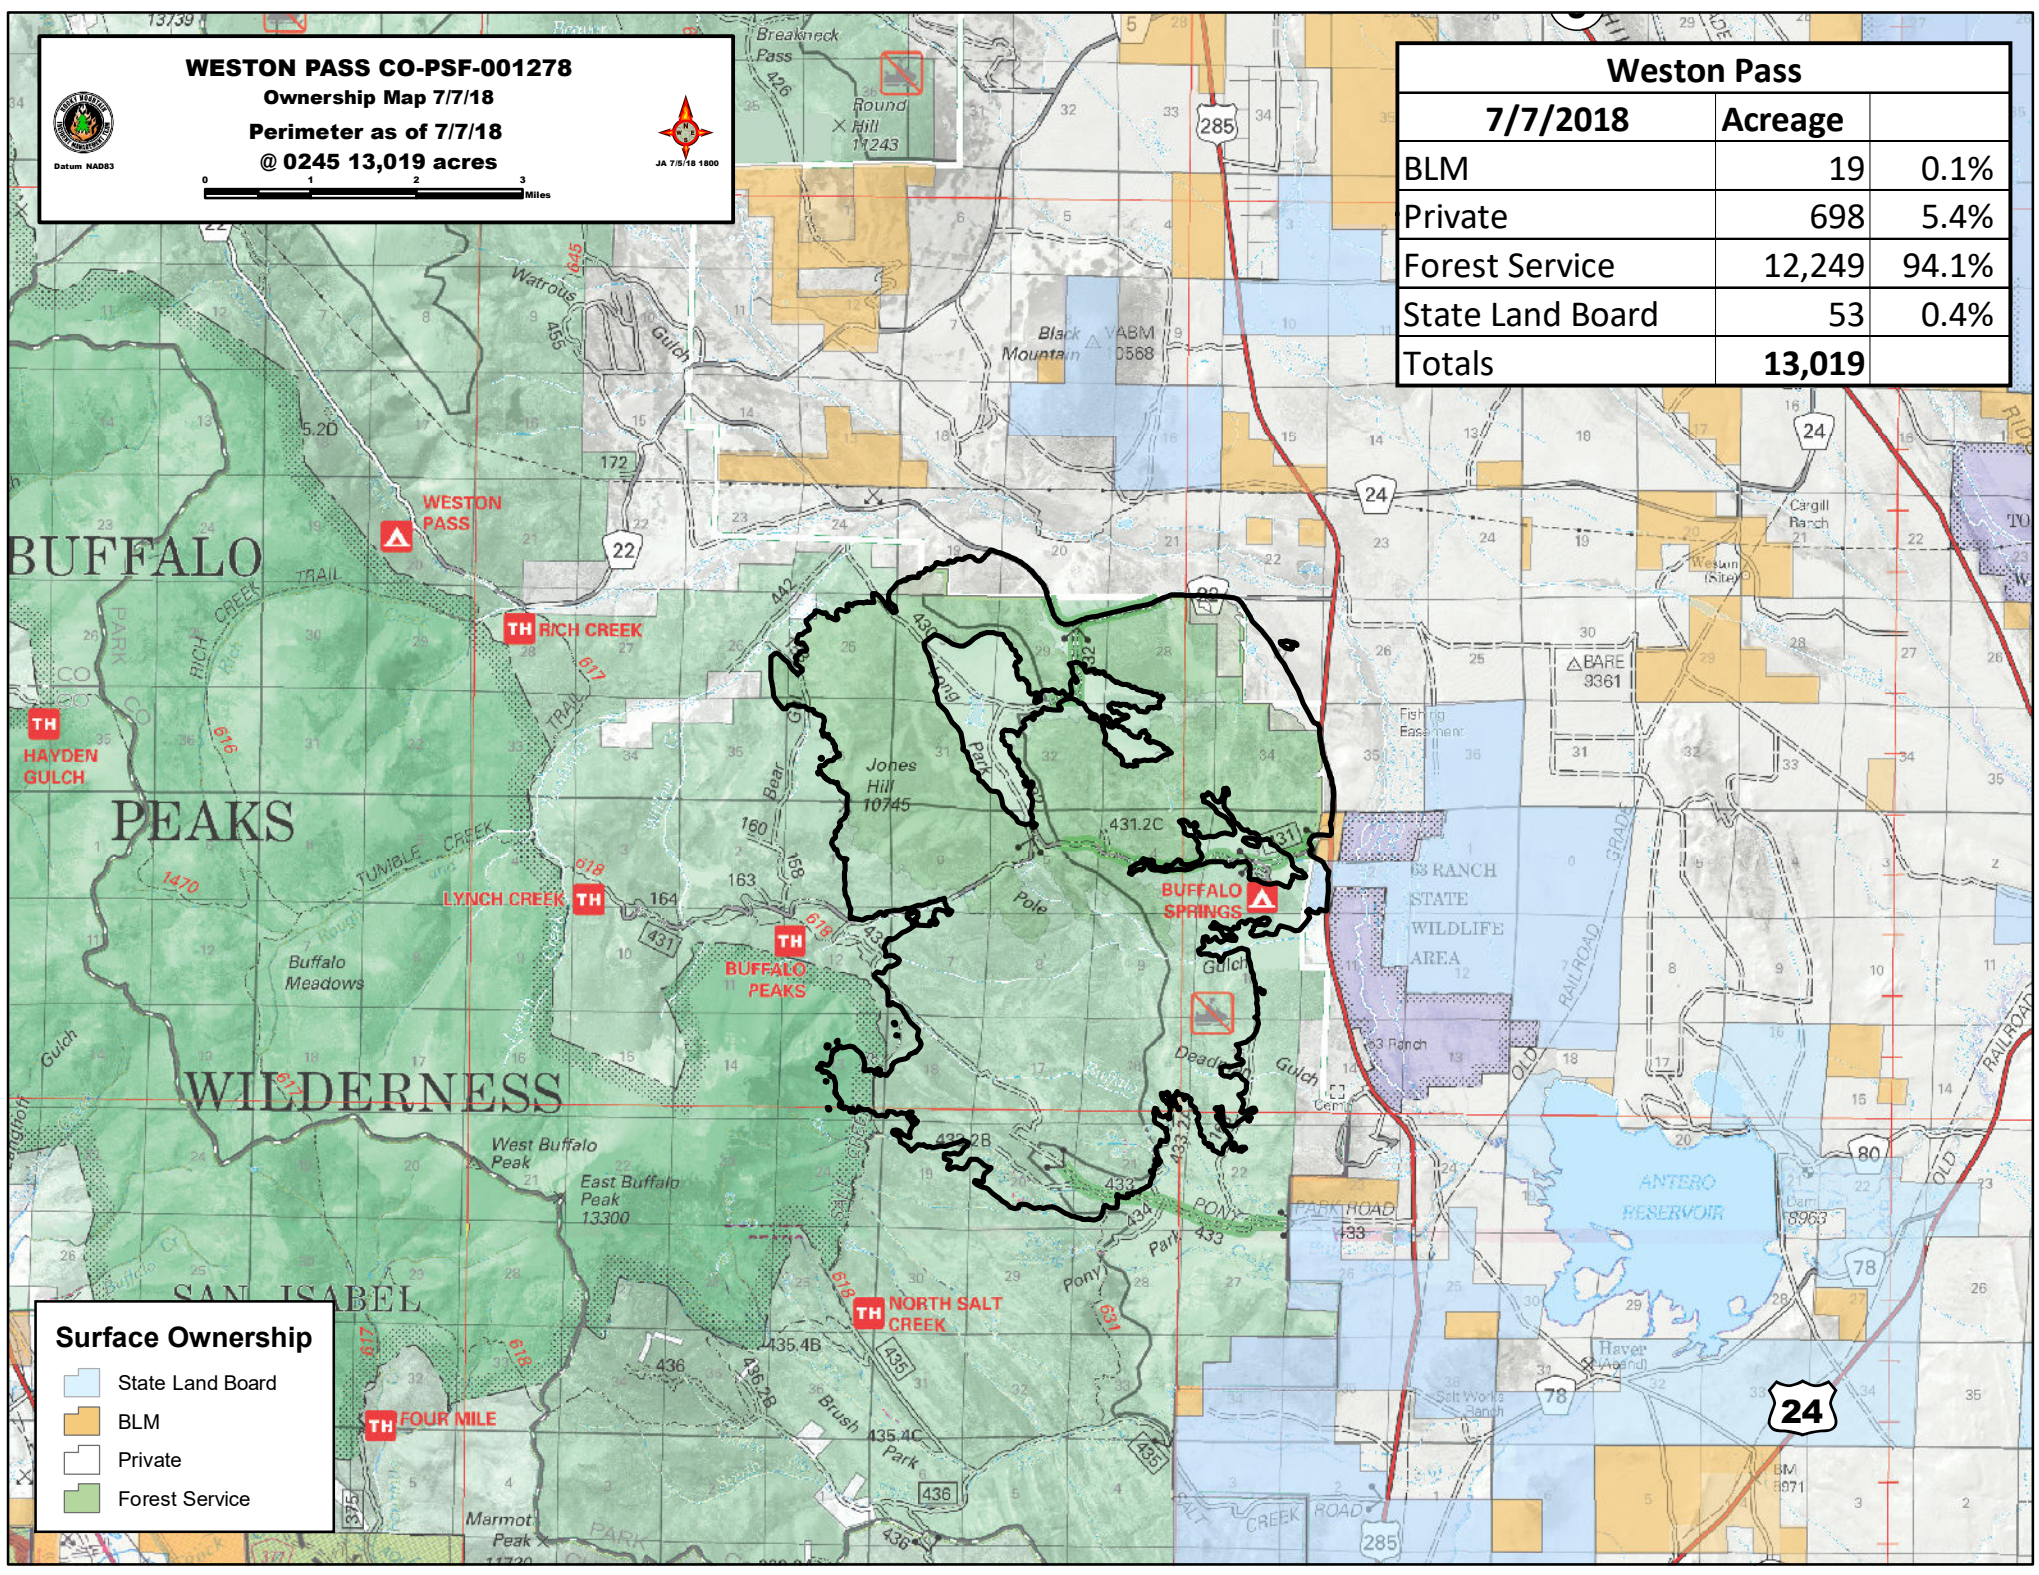

# WESTON PASS CO-PSF-001278

Ownership Map 7/7/18

Perimeter as of 7/7/18

@ 0245 13,019 acres

JA 7/6/18 1900

Weston Pass		
	7/7/2018	Acreage
BLM	19	0.1%
Private	698	5.4%
Forest Service	12,249	94.1%
State Land Board	53	0.4%
<b>Totals</b>	<b>13,019</b>	

### Surface Ownership

- State Land Board
- BLM
- Private
- Forest Service