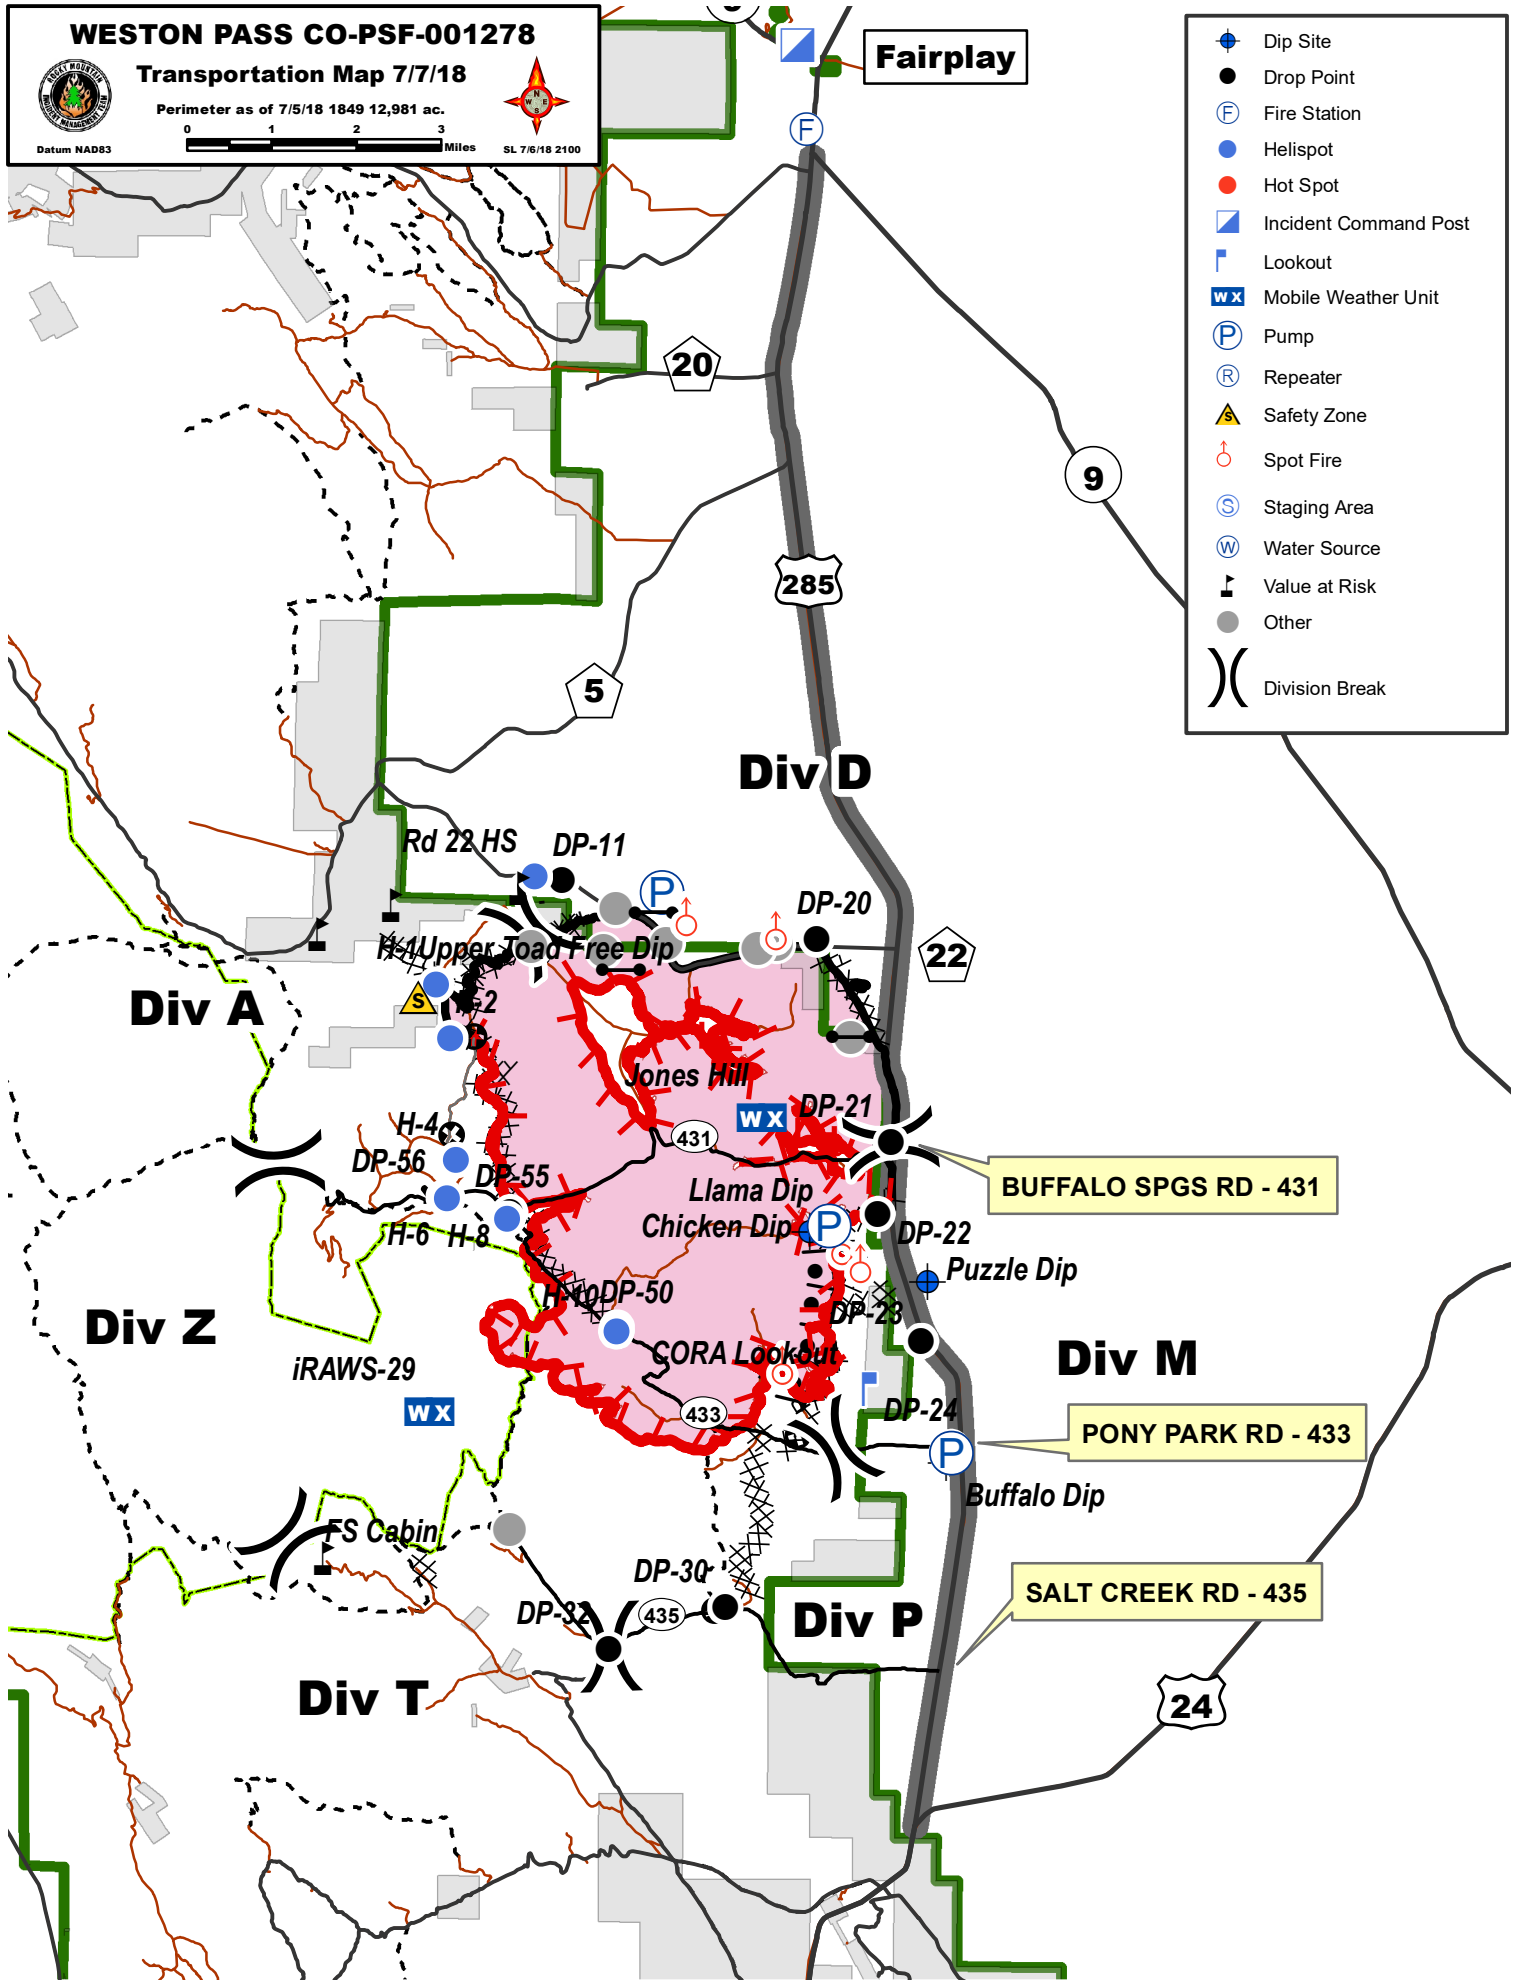

WESTON PASS CO-PSF-001278

Transportation Map 7/7/18

Perimeter as of 7/5/18 1849 12,981 ac.

Datum NAD83

0 1 2 3 Miles

SL 7/6/18 2100

Fairplay

- Dip Site
- Drop Point
- Fire Station
- Helispot
- Hot Spot
- Incident Command Post
- Lookout
- Mobile Weather Unit
- Pump
- Repeater
- Safety Zone
- Spot Fire
- Staging Area
- Water Source
- Value at Risk
- Other
- Division Break

Div A

Div D

Div M

Div P

Div T

Div Z

BUFFALO SPGS RD - 431

PONY PARK RD - 433

SALT CREEK RD - 435

Rd 22 HS

DP-11

DP-20

Upper Toad Free Dip

Jones Hill

431

Llama Dip

Chicken Dip

Puzzle Dip

DP-50

CORA Lookout

433

iRAWS-29

FS Cabin

DP-30