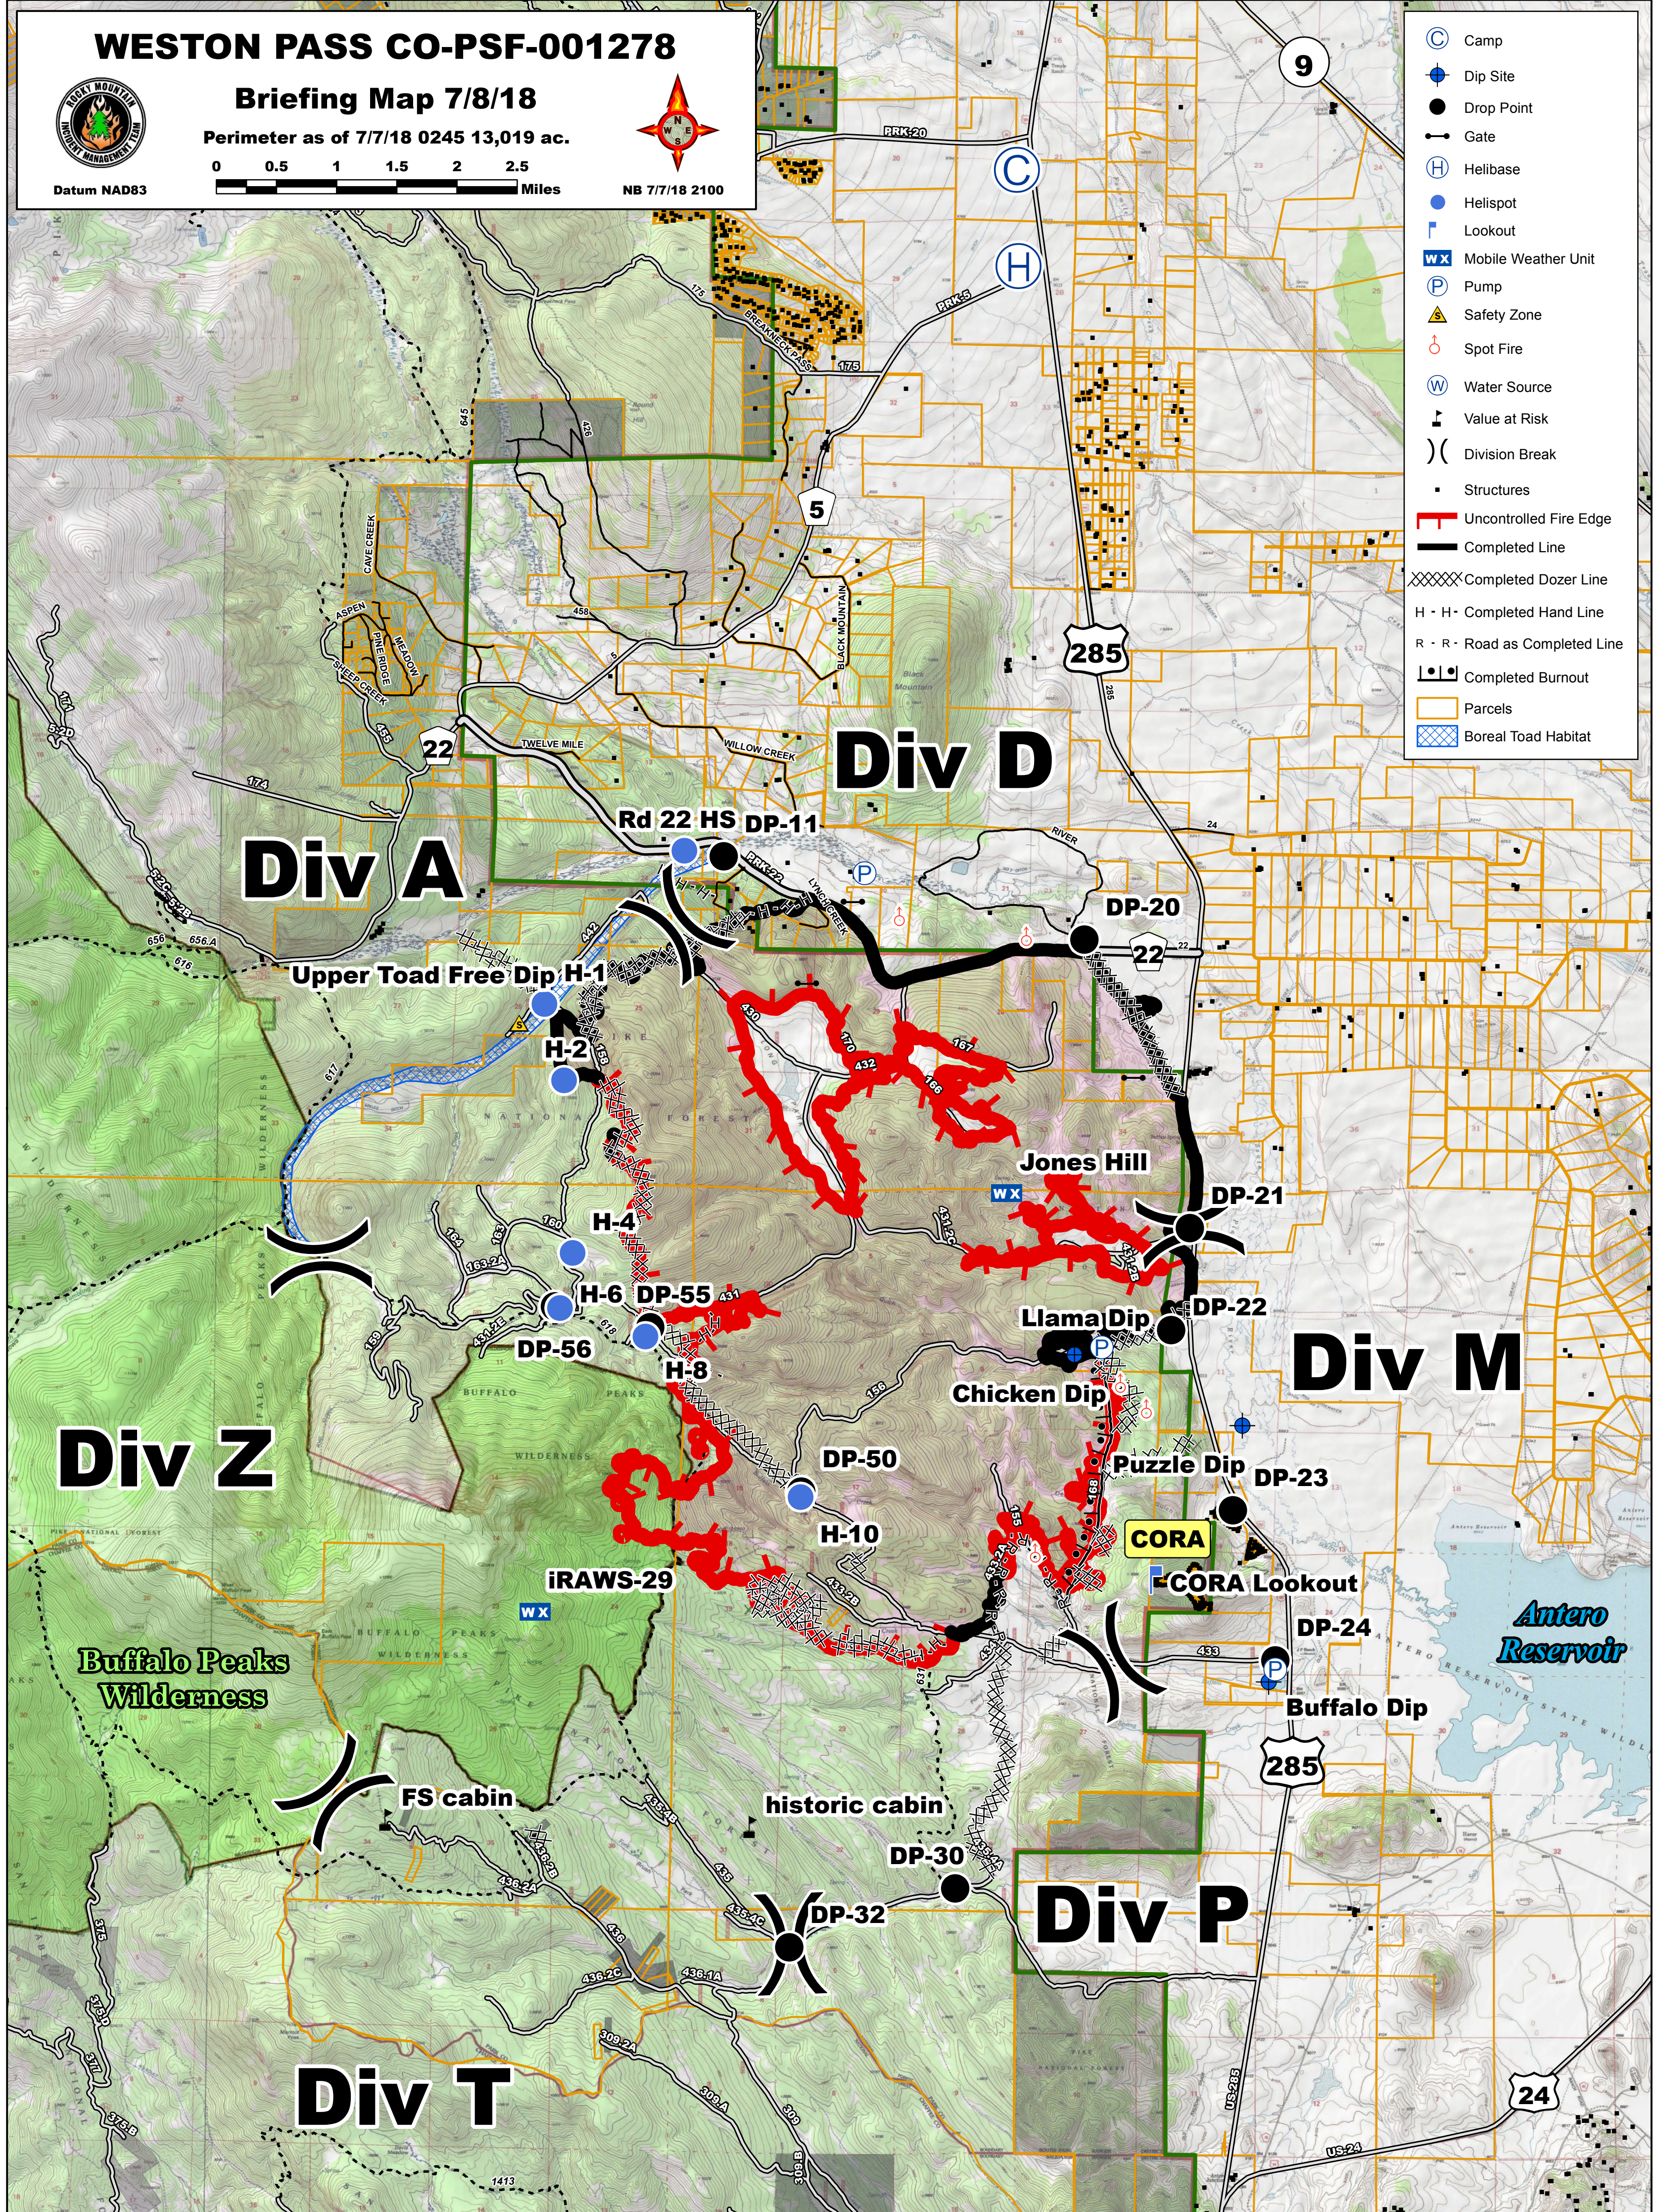

# WESTON PASS CO-PSF-001278

## Briefing Map 7/8/18

Perimeter as of 7/7/18 0245 13,019 ac.

Datum NAD83

NB 7/7/18 2100

- Camp
- Dip Site
- Drop Point
- Gate
- Helibase
- Helispot
- Lookout
- Mobile Weather Unit
- Pump
- Safety Zone
- Spot Fire
- Water Source
- Value at Risk
- Division Break
- Structures
- Uncontrolled Fire Edge
- Completed Line
- Completed Dozer Line
- Completed Hand Line
- Road as Completed Line
- Completed Burnout
- Parcels
- Boreal Toad Habitat

# Div D

# Div T

Buffalo Peaks Wilderness

Antero Reservoir

FS cabin

historic cabin

CORA

CORA Lookout

Upper Toad Free Dip H-1